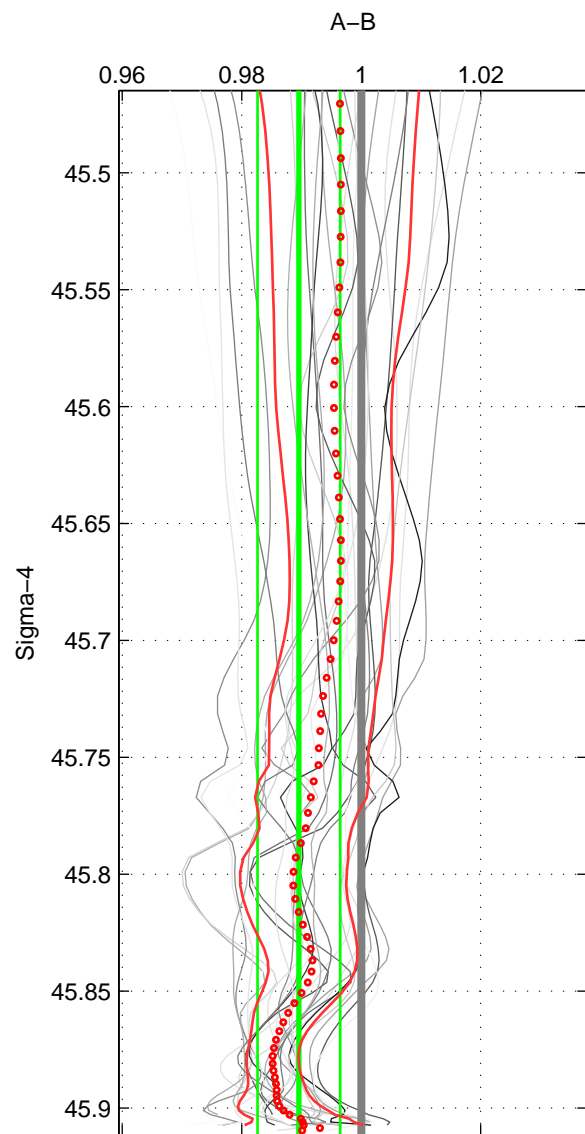

Cruise A (red). Date: Sep 1991 Cruisename: 487-31WT19910831
 Cruise B (blue). Date: Mar 1989 Cruisename: 507-32MW19890206

*** "Favourite" values are means of spaces 1 2 3.

	Offset	O.StDev	Ratio	R.Stdev	Rating
SIGMA:	-0.395	0.255	0.990	0.007	5
THETA:	-0.423	0.252	0.989	0.007	5
DEPTH:	-0.209	0.258	0.994	0.007	5
FAV. :	-0.342	0.255	0.991	0.007	5

Profiles of A: 7
 Profiles of B: 5
 Diff profs : 25
 WMoffset (A-B): -0.39531
 WMoffset stdev: 0.25513
 WMratio (A/B): 0.98957
 WMratio stdev: 0.0069184

Quality (1-5): 5

Profiles of A: 7
 Profiles of B: 5
 Diff profs : 25
 WMoffset (A-B): -0.42253
 WMoffset stdev: 0.25183
 WMratio (A/B): 0.9888
 WMratio stdev: 0.0068535

Quality (1-5): 5

Profiles of A: 7
 Profiles of B: 5
 Diff profs : 25
 WMoffset (A-B): -0.20883
 WMoffset stdev: 0.25754
 WMratio (A/B): 0.99425
 WMratio stdev: 0.0072211

Quality (1-5): 5