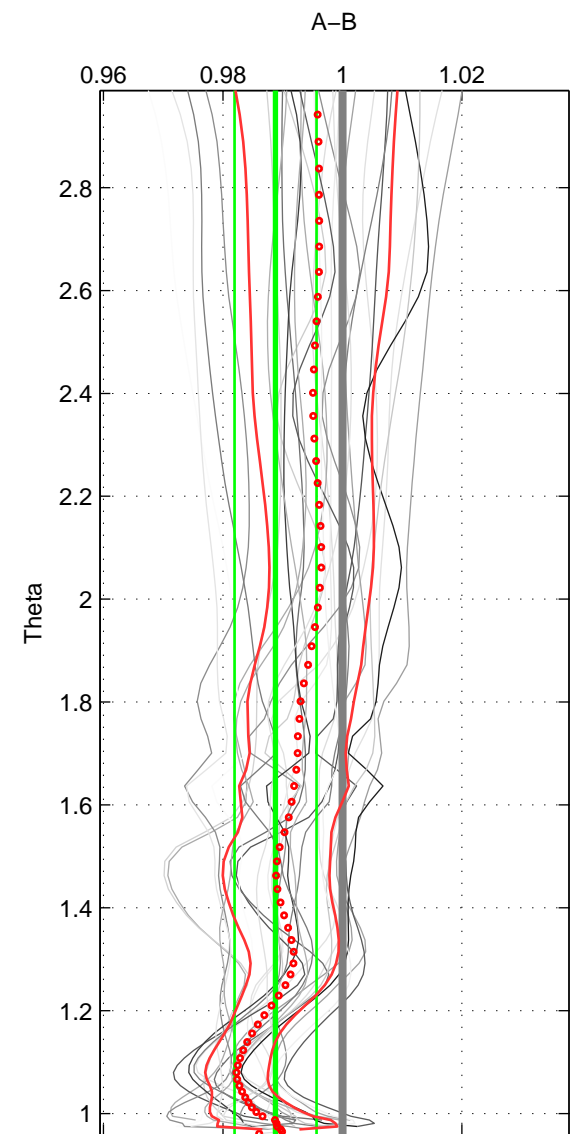

Cruise A (red). Date: Sep 1991 Cruisename: 487-31WT19910831
 Cruise B (blue). Date: Mar 1989 Cruisename: 507-32MW19890206

*** "Favourite" values are means of spaces 1 2 3.

	Offset	O.StDev	Ratio	R.Stdev	Rating
SIGMA:	-0.395	0.255	0.990	0.007	5
THETA:	-0.423	0.252	0.989	0.007	5
DEPTH:	-0.209	0.258	0.994	0.007	5
FAV. :	-0.342	0.255	0.991	0.007	5

Profiles of A: 7
 Profiles of B: 5
 Diff profs : 25
 WMoffset (A-B): -0.39531
 WMoffset stdev: 0.25513
 WMratio (A/B): 0.98957
 WMratio stdev: 0.0069184

Quality (1-5): 5

Profiles of A: 7
 Profiles of B: 5
 Diff profs : 25
 WMoffset (A-B): -0.42253
 WMoffset stdev: 0.25183
 WMratio (A/B): 0.9888
 WMratio stdev: 0.0068535

Quality (1-5): 5

Profiles of A: 7
 Profiles of B: 5
 Diff profs : 25
 WMoffset (A-B): -0.20883
 WMoffset stdev: 0.25754
 WMratio (A/B): 0.99425
 WMratio stdev: 0.0072211

Quality (1-5): 5