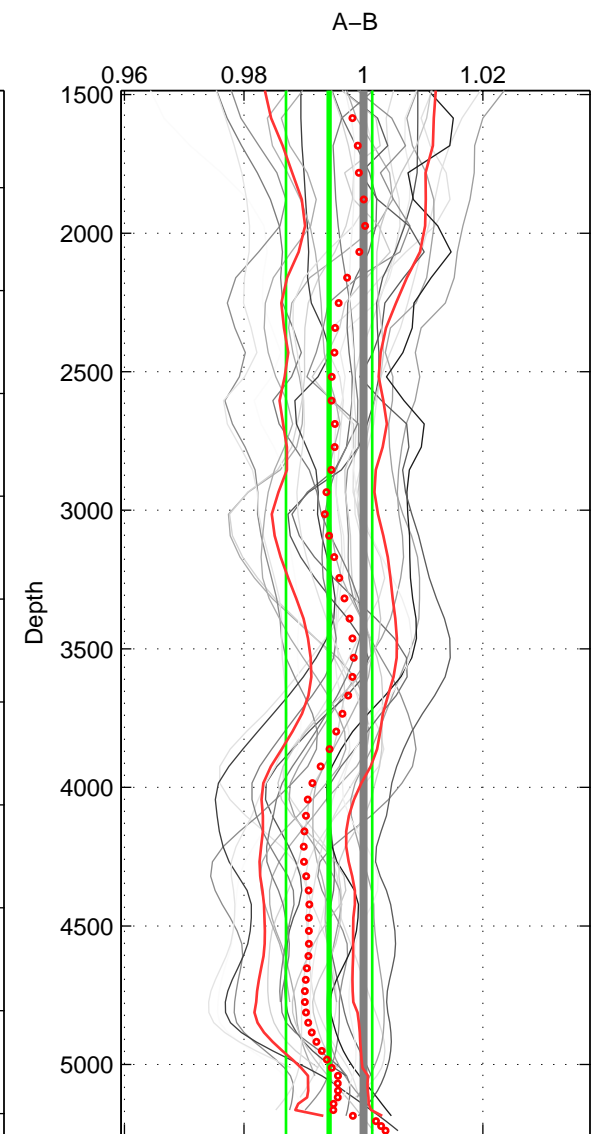

Cruise A (red). Date: Sep 1991 Cruisename: 487-31WT19910831
 Cruise B (blue). Date: Mar 1989 Cruisename: 507-32MW19890206

*** "Favourite" values are means of spaces 1 2 3.

	Offset	O.StDev	Ratio	R.Stdev	Rating
SIGMA:	-0.395	0.255	0.990	0.007	5
THETA:	-0.423	0.252	0.989	0.007	5
DEPTH:	-0.209	0.258	0.994	0.007	5
FAV. :	-0.342	0.255	0.991	0.007	5

Profiles of A: 7
 Profiles of B: 5
 Diff profs : 25
 WMoffset (A-B): -0.39531
 WMoffset stdev: 0.25513
 WMratio (A/B): 0.98957
 WMratio stdev: 0.0069184

Quality (1-5): 5

Profiles of A: 7
 Profiles of B: 5
 Diff profs : 25
 WMoffset (A-B): -0.42253
 WMoffset stdev: 0.25183
 WMratio (A/B): 0.9888
 WMratio stdev: 0.0068535

Quality (1-5): 5

Profiles of A: 7
 Profiles of B: 5
 Diff profs : 25
 WMoffset (A-B): -0.20883
 WMoffset stdev: 0.25754
 WMratio (A/B): 0.99425
 WMratio stdev: 0.0072211

Quality (1-5): 5