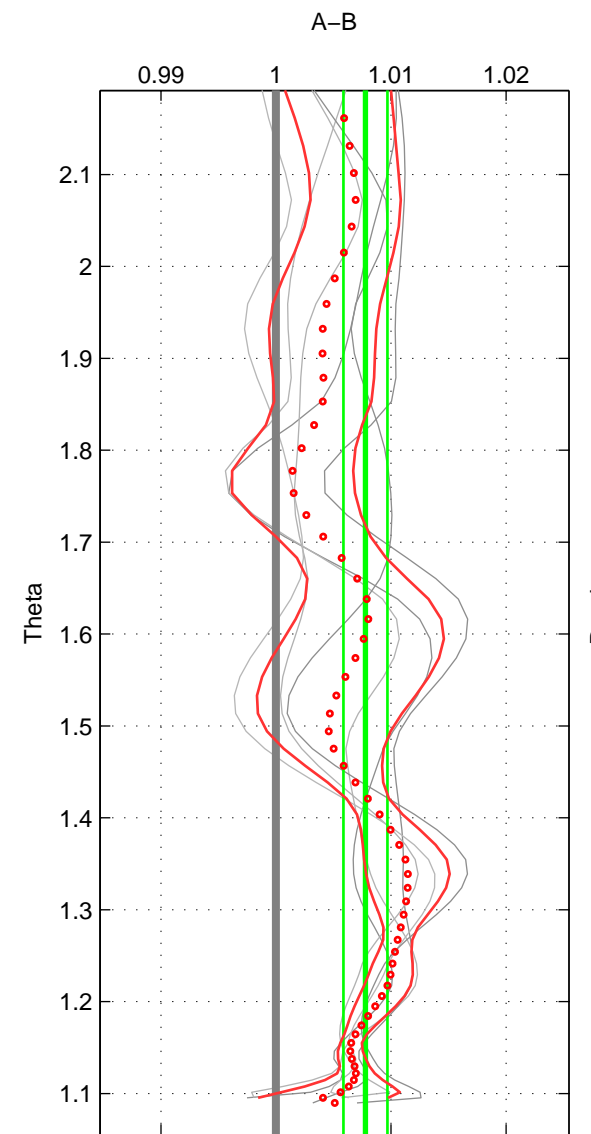

Cruise A (red). Date: Sep 2001 Cruisename: 556-49HG20010813

Cruise B (blue). Date: Jun 1999 Cruisename: 578-49K619990523

\*\*\* "Favourite" values are means of spaces 1 2 3.

	Offset	O.StDev	Ratio	R.Stdev	Rating
SIGMA:	0.260	0.116	1.007	0.003	3
THETA:	0.287	0.069	1.008	0.002	3
DEPTH:	0.168	0.157	1.005	0.004	3
FAV.:	0.238	0.114	1.006	0.003	3

Profiles of A: 3  
 Profiles of B: 3  
 Diff profs : 6  
 WMoffset (A-B): 0.26  
 WMoffset stdev: 0.11588  
 WMratio (A/B): 1.0067  
 WMratio stdev: 0.0030851

Quality (1-5): 3

Profiles of A: 3  
 Profiles of B: 3  
 Diff profs : 6  
 WMoffset (A-B): 0.2873  
 WMoffset stdev: 0.06863  
 WMratio (A/B): 1.0078  
 WMratio stdev: 0.0019156

Quality (1-5): 3

Profiles of A: 3  
 Profiles of B: 3  
 Diff profs : 6  
 WMoffset (A-B): 0.16754  
 WMoffset stdev: 0.1572  
 WMratio (A/B): 1.0045  
 WMratio stdev: 0.0042541

Quality (1-5): 3