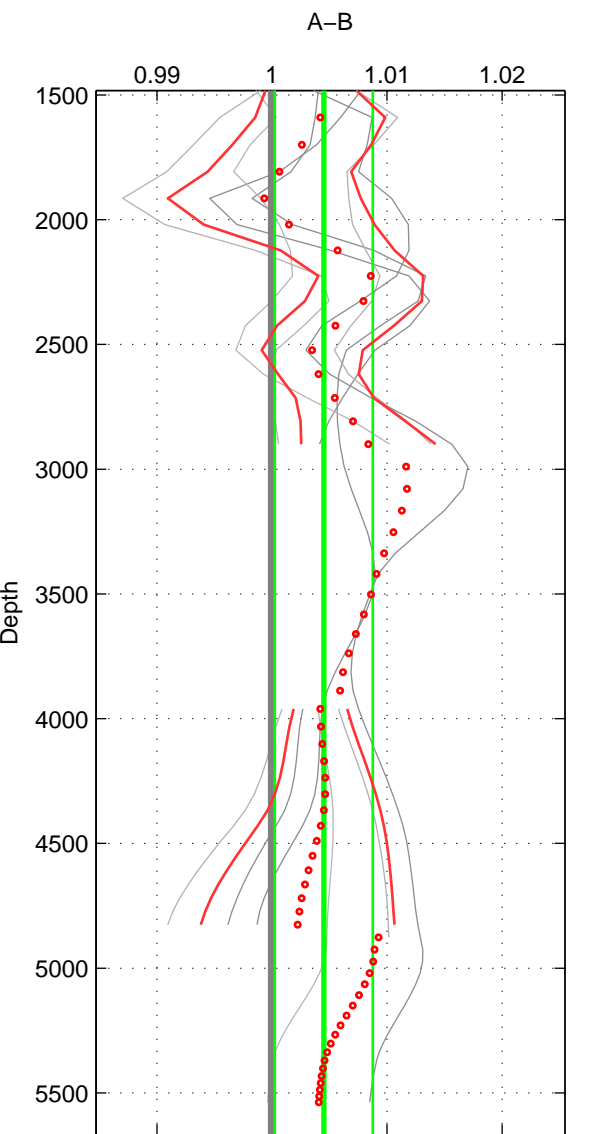

Cruise A (red). Date: Sep 2001 Cruisename: 556-49HG20010813

Cruise B (blue). Date: Jun 1999 Cruisename: 578-49K619990523

\*\*\* "Favourite" values are means of spaces 1 2 3.

	Offset	O.StDev	Ratio	R.Stdev	Rating
SIGMA:	0.260	0.116	1.007	0.003	3
THETA:	0.287	0.069	1.008	0.002	3
DEPTH:	0.168	0.157	1.005	0.004	3
FAV.:	0.238	0.114	1.006	0.003	3

Profiles of A: 3  
 Profiles of B: 3  
 Diff profs : 6  
 WMoffset (A-B): 0.26  
 WMoffset stdev: 0.11588  
 WMratio (A/B): 1.0067  
 WMratio stdev: 0.0030851

Quality (1-5): 3

Profiles of A: 3  
 Profiles of B: 3  
 Diff profs : 6  
 WMoffset (A-B): 0.2873  
 WMoffset stdev: 0.06863  
 WMratio (A/B): 1.0078  
 WMratio stdev: 0.0019156

Quality (1-5): 3

Profiles of A: 3  
 Profiles of B: 3  
 Diff profs : 6  
 WMoffset (A-B): 0.16754  
 WMoffset stdev: 0.1572  
 WMratio (A/B): 1.0045  
 WMratio stdev: 0.0042541

Quality (1-5): 3