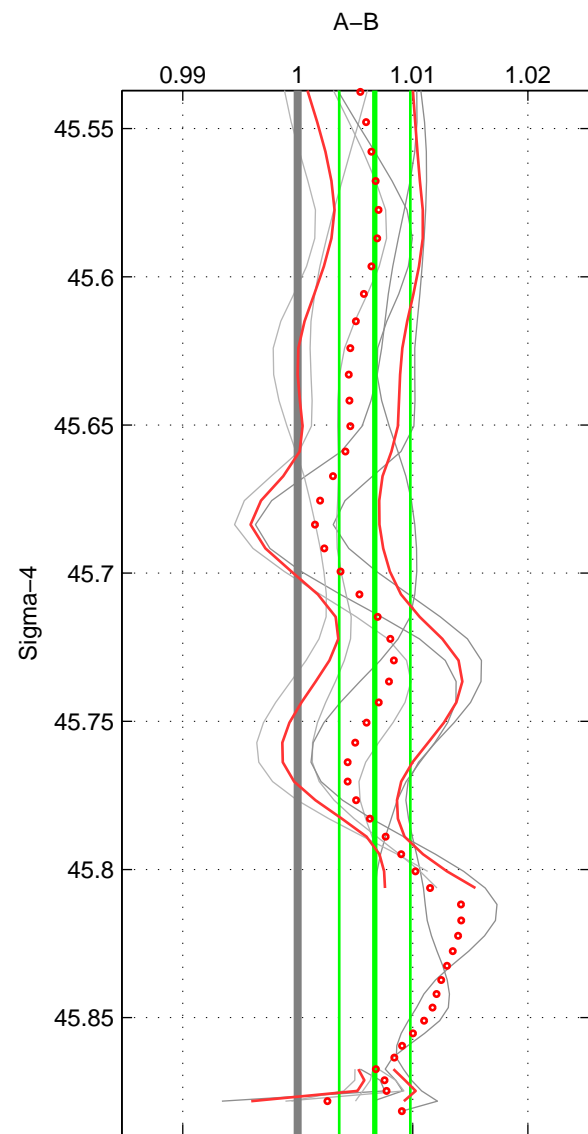

Cruise A (red). Date: Sep 2001 Cruisename: 556-49HG20010813

Cruise B (blue). Date: Jun 1999 Cruisename: 578-49K619990523

\*\*\* "Favourite" values are means of spaces 1 2 3.

	Offset	O.StDev	Ratio	R.Stdev	Rating
SIGMA:	0.260	0.116	1.007	0.003	3
THETA:	0.287	0.069	1.008	0.002	3
DEPTH:	0.168	0.157	1.005	0.004	3
FAV.:	0.238	0.114	1.006	0.003	3

Profiles of A: 3  
 Profiles of B: 3  
 Diff profs : 6  
 WMoffset (A-B): 0.26  
 WMoffset stdev: 0.11588  
 WMratio (A/B): 1.0067  
 WMratio stdev: 0.0030851

Quality (1-5): 3

Profiles of A: 3  
 Profiles of B: 3  
 Diff profs : 6  
 WMoffset (A-B): 0.2873  
 WMoffset stdev: 0.06863  
 WMratio (A/B): 1.0078  
 WMratio stdev: 0.0019156

Quality (1-5): 3

Profiles of A: 3  
 Profiles of B: 3  
 Diff profs : 6  
 WMoffset (A-B): 0.16754  
 WMoffset stdev: 0.1572  
 WMratio (A/B): 1.0045  
 WMratio stdev: 0.0042541

Quality (1-5): 3