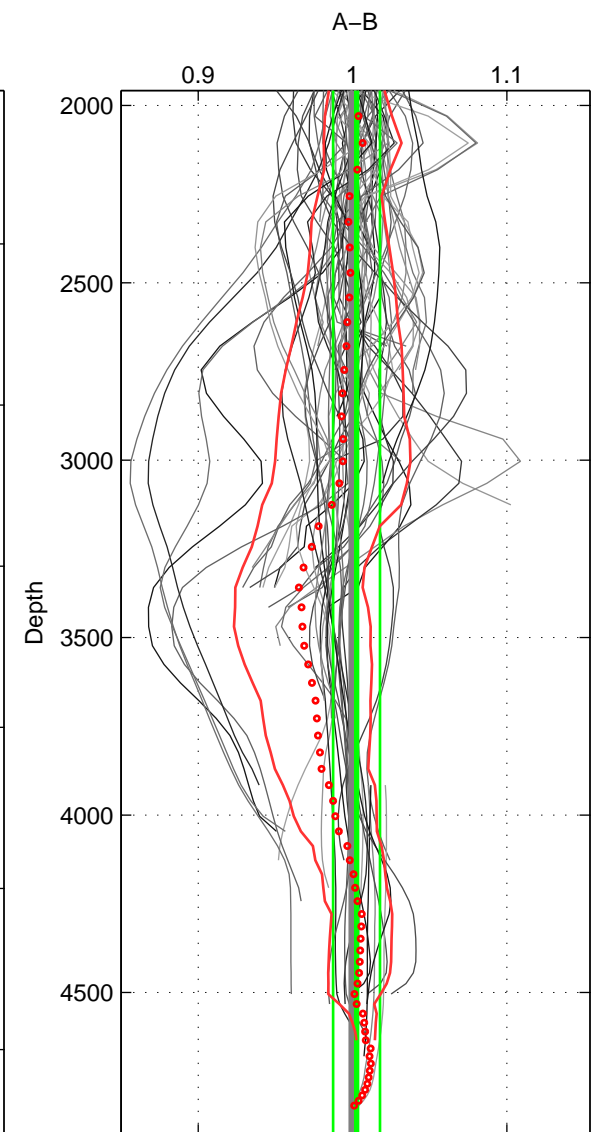

Cruise A (red). Date: Jul 2001 Cruisename: 161-06MT20010717

Cruise B (blue). Date: Aug 2003 Cruisename: 166-06MT20030723

*** "Favourite" values are means of spaces 1 2 3.

	Offset	O.StDev	Ratio	R.Stdev	Rating
SIGMA:	-0.015	0.420	0.999	0.022	5
THETA:	0.008	0.420	1.001	0.021	5
DEPTH:	0.051	0.331	1.003	0.015	5
FAV.:	0.015	0.390	1.001	0.019	5

Profiles of A: 26
 Profiles of B: 29
 Diff profs : 64
 WMoffset (A-B): -0.01487
 WMoffset stdev: 0.41989
 WMratio (A/B): 0.99923
 WMratio stdev: 0.021803

Quality (1-5): 5

Profiles of A: 26
 Profiles of B: 29
 Diff profs : 64
 WMoffset (A-B): 0.0081264
 WMoffset stdev: 0.41969
 WMratio (A/B): 1.0005
 WMratio stdev: 0.02094

Quality (1-5): 5

Profiles of A: 26
 Profiles of B: 29
 Diff profs : 64
 WMoffset (A-B): 0.05092
 WMoffset stdev: 0.33146
 WMratio (A/B): 1.0027
 WMratio stdev: 0.015207

Quality (1-5): 5