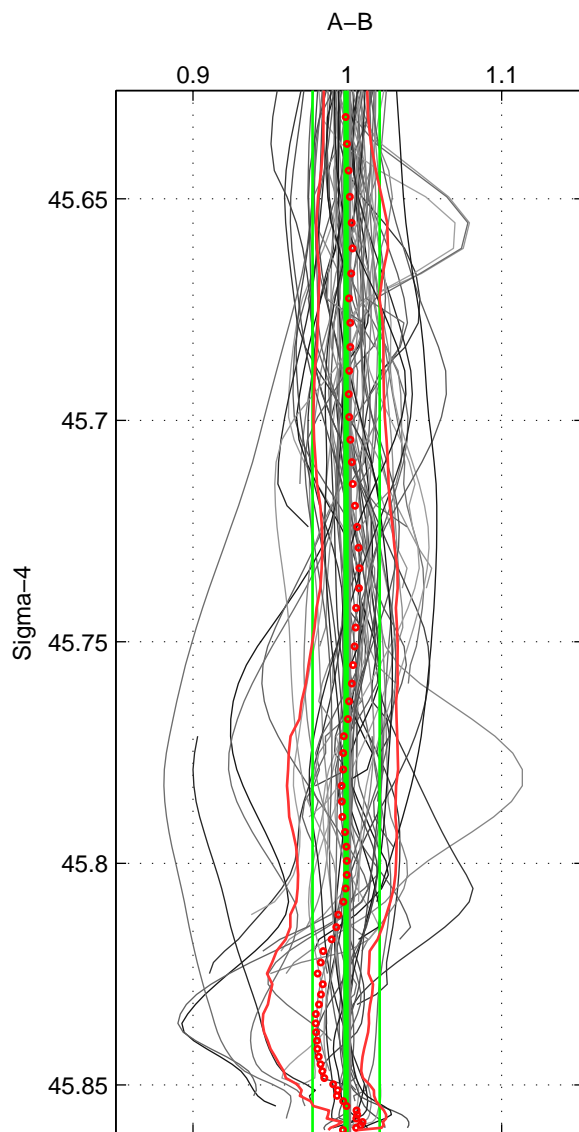

Cruise A (red). Date: Jul 2001 Cruisename: 161-06MT20010717

Cruise B (blue). Date: Aug 2003 Cruisename: 166-06MT20030723

*** "Favourite" values are means of spaces 1 2 3.

	Offset	O.StDev	Ratio	R.Stdev	Rating
SIGMA:	-0.015	0.420	0.999	0.022	5
THETA:	0.008	0.420	1.001	0.021	5
DEPTH:	0.051	0.331	1.003	0.015	5
FAV.:	0.015	0.390	1.001	0.019	5

Profiles of A: 26
 Profiles of B: 29
 Diff profs : 64
 WMoffset (A-B): -0.01487
 WMoffset stdev: 0.41989
 WMratio (A/B): 0.99923
 WMratio stdev: 0.021803

Quality (1-5): 5

Profiles of A: 26
 Profiles of B: 29
 Diff profs : 64
 WMoffset (A-B): 0.0081264
 WMoffset stdev: 0.41969
 WMratio (A/B): 1.0005
 WMratio stdev: 0.02094

Quality (1-5): 5

Profiles of A: 26
 Profiles of B: 29
 Diff profs : 64
 WMoffset (A-B): 0.05092
 WMoffset stdev: 0.33146
 WMratio (A/B): 1.0027
 WMratio stdev: 0.015207

Quality (1-5): 5