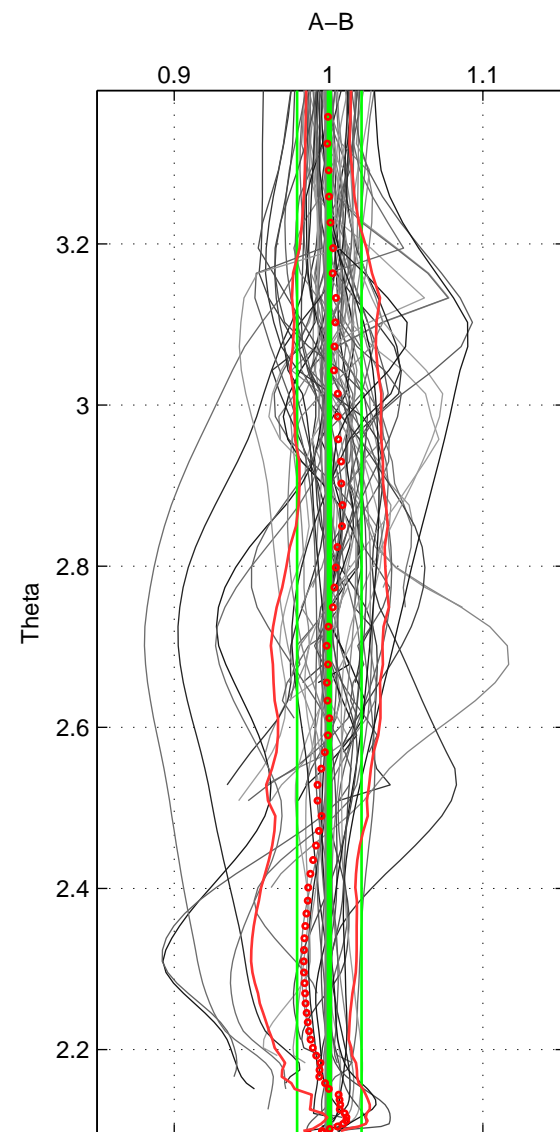

Cruise A (red). Date: Jul 2001 Cruisename: 161-06MT20010717

Cruise B (blue). Date: Aug 2003 Cruisename: 166-06MT20030723

*** "Favourite" values are means of spaces 1 2 3.

	Offset	O.StDev	Ratio	R.Stdev	Rating
SIGMA:	-0.015	0.420	0.999	0.022	5
THETA:	0.008	0.420	1.001	0.021	5
DEPTH:	0.051	0.331	1.003	0.015	5
FAV.:	0.015	0.390	1.001	0.019	5

Profiles of A: 26
 Profiles of B: 29
 Diff profs : 64
 WMoffset (A-B): -0.01487
 WMoffset stdev: 0.41989
 WMratio (A/B): 0.99923
 WMratio stdev: 0.021803

Quality (1-5): 5

Profiles of A: 26
 Profiles of B: 29
 Diff profs : 64
 WMoffset (A-B): 0.0081264
 WMoffset stdev: 0.41969
 WMratio (A/B): 1.0005
 WMratio stdev: 0.02094

Quality (1-5): 5

Profiles of A: 26
 Profiles of B: 29
 Diff profs : 64
 WMoffset (A-B): 0.05092
 WMoffset stdev: 0.33146
 WMratio (A/B): 1.0027
 WMratio stdev: 0.015207

Quality (1-5): 5