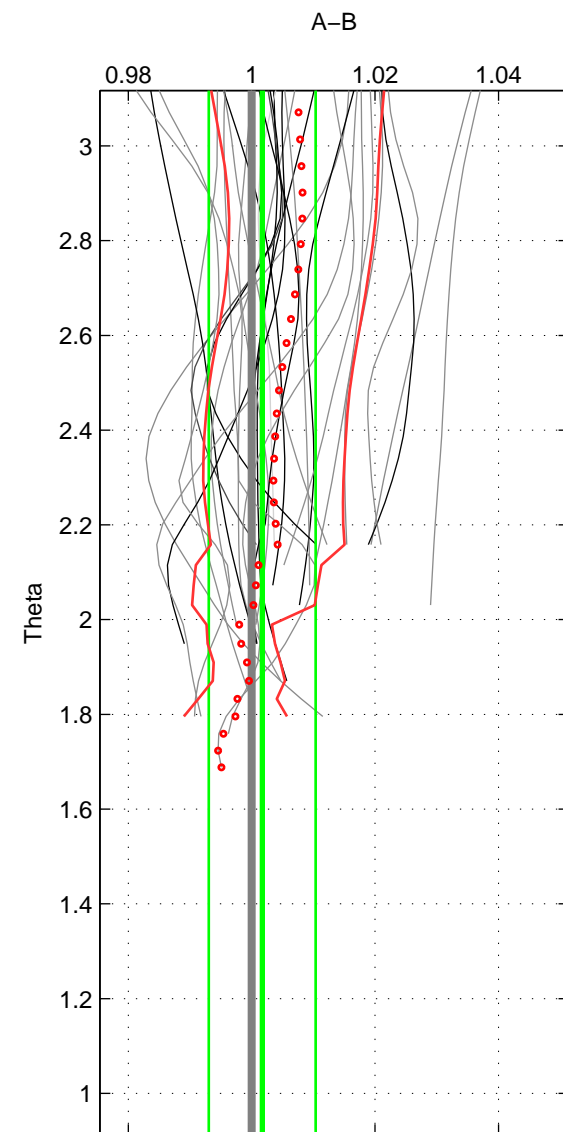

Cruise A (red). Date: Oct 1998 Cruisename: 686-49UP19980916
 Cruise B (blue). Date: Nov 2001 Cruisename: 695-49UP20011010

*** "Favourite" values are those of space 2.

	Offset	O.StDev	Ratio	R.Stdev	Rating
SIGMA:	-0.157	0.302	0.996	0.007	4
THETA:	0.068	0.352	1.002	0.009	5
DEPTH:	0.249	0.037	1.006	0.001	3
FAV.:	0.068	0.352	1.002	0.009	5

Profiles of A: 22
 Profiles of B: 3
 Diff profs: 5
 WMoffset (A-B): -0.15717
 WMoffset stdev: 0.30217
 WMratio (A/B): 0.99625
 WMratio stdev: 0.0072253

Quality (1-5): 4

Profiles of A: 22
 Profiles of B: 17
 Diff profs: 28
 WMoffset (A-B): 0.068451
 WMoffset stdev: 0.35171
 WMratio (A/B): 1.0017
 WMratio stdev: 0.0086684

Quality (1-5): 5

Profiles of A: 22
 Profiles of B: 17
 Diff profs: 28
 WMoffset (A-B): 0.24931
 WMoffset stdev: 0.037015
 WMratio (A/B): 1.0064
 WMratio stdev: 0.00096803

Quality (1-5): 3

Please note that statistics are bad.