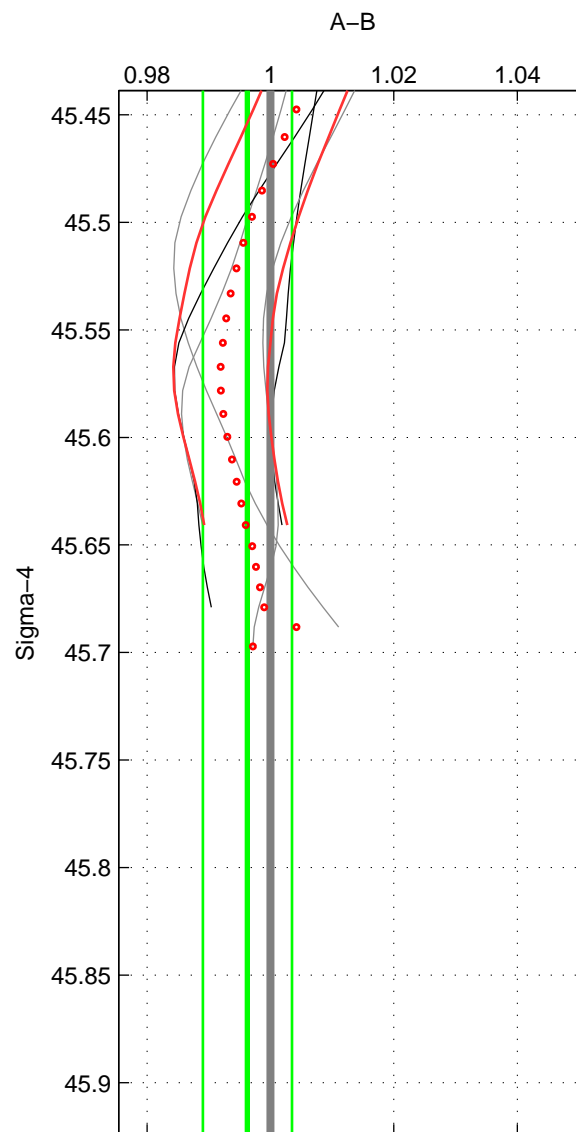

Cruise A (red). Date: Oct 1998 Cruisename: 686-49UP19980916
 Cruise B (blue). Date: Nov 2001 Cruisename: 695-49UP20011010

*** "Favourite" values are those of space 2.

	Offset	O.StDev	Ratio	R.Stdev	Rating
SIGMA:	-0.157	0.302	0.996	0.007	4
THETA:	0.068	0.352	1.002	0.009	5
DEPTH:	0.249	0.037	1.006	0.001	3
FAV.:	0.068	0.352	1.002	0.009	5

Profiles of A: 22
 Profiles of B: 3
 Diff profs: 5
 WMoffset (A-B): -0.15717
 WMoffset stdev: 0.30217
 WMratio (A/B): 0.99625
 WMratio stdev: 0.0072253

Quality (1-5): 4

Profiles of A: 22
 Profiles of B: 17
 Diff profs: 28
 WMoffset (A-B): 0.068451
 WMoffset stdev: 0.35171
 WMratio (A/B): 1.0017
 WMratio stdev: 0.0086684

Quality (1-5): 5

Profiles of A: 22
 Profiles of B: 17
 Diff profs: 28
 WMoffset (A-B): 0.24931
 WMoffset stdev: 0.037015
 WMratio (A/B): 1.0064
 WMratio stdev: 0.00096803

Quality (1-5): 3

Please note that statistics are bad.