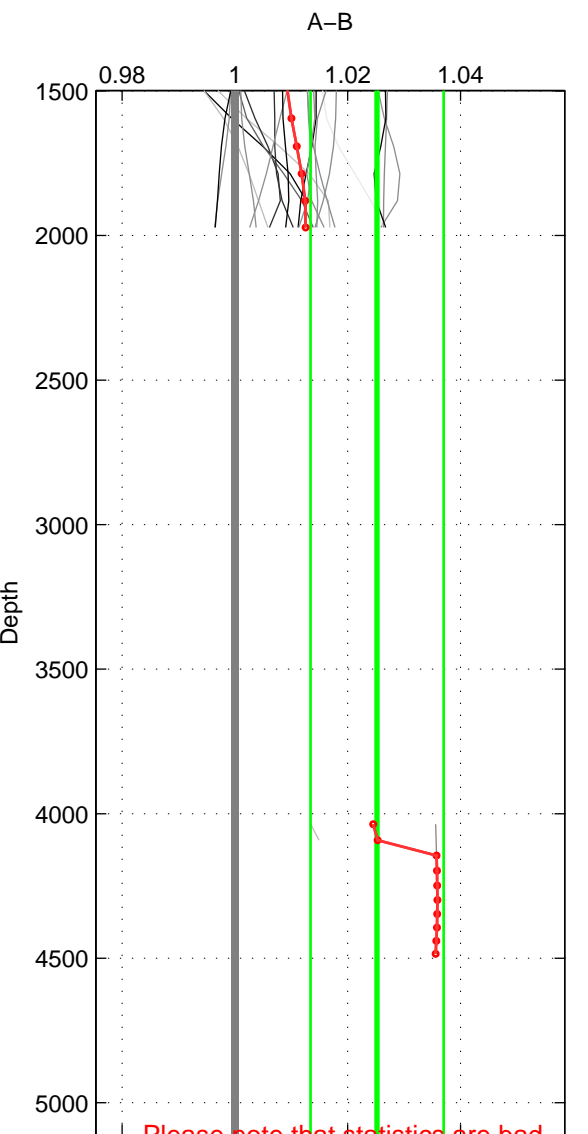

Cruise A (red). Date: Jul 2001 Cruisename: 656-49UF20010710

Cruise B (blue). Date: Jul 1998 Cruisename: 685-49UP19980703

*** "Favourite" values are means of spaces 1 2.

	Offset	O.StDev	Ratio	R.Stdev	Rating
SIGMA:	0.475	0.390	1.012	0.010	5
THETA:	0.529	0.429	1.014	0.011	5
DEPTH:	0.910	0.403	1.025	0.012	3
FAV.:	0.502	0.409	1.013	0.011	5

Profiles of A: 34
 Profiles of B: 7
 Diff profs: 21
 WMoffset (A-B): 0.47534
 WMoffset stdev: 0.38967
 WMratio (A/B): 1.0122
 WMratio stdev: 0.01005

Quality (1-5): 5

Profiles of A: 34
 Profiles of B: 7
 Diff profs: 21
 WMoffset (A-B): 0.52855
 WMoffset stdev: 0.42877
 WMratio (A/B): 1.0139
 WMratio stdev: 0.011361

Quality (1-5): 5

Profiles of A: 34
 Profiles of B: 7
 Diff profs: 21
 WMoffset (A-B): 0.91009
 WMoffset stdev: 0.40296
 WMratio (A/B): 1.0252
 WMratio stdev: 0.011796

Quality (1-5): 3

Please note that statistics are bad.