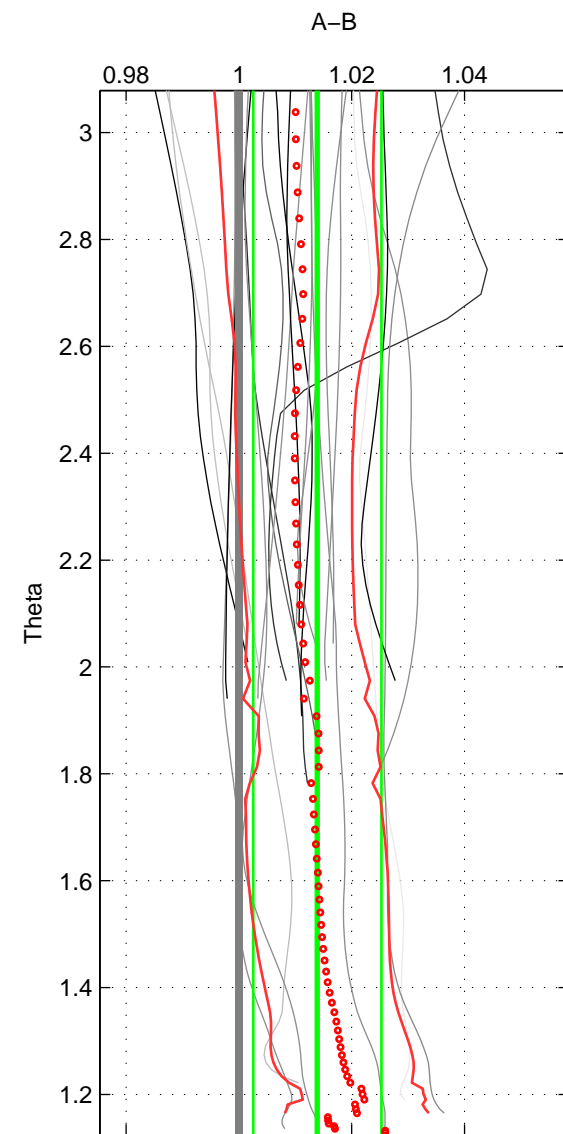

Cruise A (red). Date: Jul 2001 Cruisename: 656-49UF20010710

Cruise B (blue). Date: Jul 1998 Cruisename: 685-49UP19980703

*** "Favourite" values are means of spaces 1 2.

	Offset	O.StDev	Ratio	R.Stdev	Rating
SIGMA:	0.475	0.390	1.012	0.010	5
THETA:	0.529	0.429	1.014	0.011	5
DEPTH:	0.910	0.403	1.025	0.012	3
FAV.:	0.502	0.409	1.013	0.011	5

Profiles of A: 34
 Profiles of B: 7
 Diff profs: 21
 WMoffset (A-B): 0.47534
 WMoffset stdev: 0.38967
 WMratio (A/B): 1.0122
 WMratio stdev: 0.01005

Quality (1-5): 5

Profiles of A: 34
 Profiles of B: 7
 Diff profs: 21
 WMoffset (A-B): 0.52855
 WMoffset stdev: 0.42877
 WMratio (A/B): 1.0139
 WMratio stdev: 0.011361

Quality (1-5): 5

Profiles of A: 34
 Profiles of B: 7
 Diff profs: 21
 WMoffset (A-B): 0.91009
 WMoffset stdev: 0.40296
 WMratio (A/B): 1.0252
 WMratio stdev: 0.011796

Quality (1-5): 3

Please note that statistics are bad.