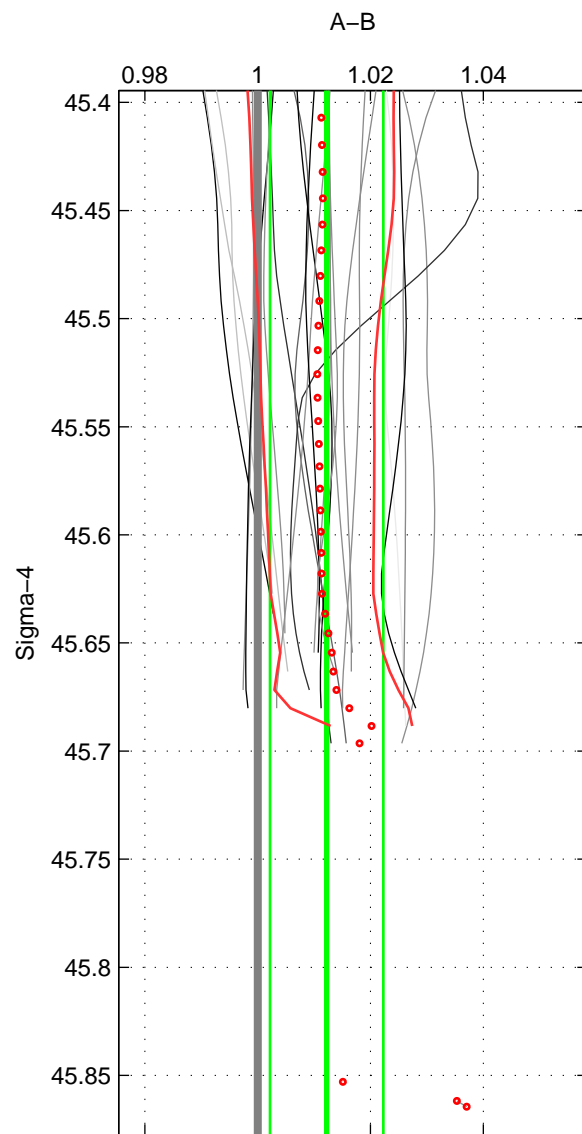

Cruise A (red). Date: Jul 2001 Cruisename: 656-49UF20010710

Cruise B (blue). Date: Jul 1998 Cruisename: 685-49UP19980703

*** "Favourite" values are means of spaces 1 2.

	Offset	O.StDev	Ratio	R.Stdev	Rating
SIGMA:	0.475	0.390	1.012	0.010	5
THETA:	0.529	0.429	1.014	0.011	5
DEPTH:	0.910	0.403	1.025	0.012	3
FAV.:	0.502	0.409	1.013	0.011	5

Profiles of A: 34
 Profiles of B: 7
 Diff profs: 21
 WMoffset (A-B): 0.47534
 WMoffset stdev: 0.38967
 WMratio (A/B): 1.0122
 WMratio stdev: 0.01005

Quality (1-5): 5

Profiles of A: 34
 Profiles of B: 7
 Diff profs: 21
 WMoffset (A-B): 0.52855
 WMoffset stdev: 0.42877
 WMratio (A/B): 1.0139
 WMratio stdev: 0.011361

Quality (1-5): 5

Profiles of A: 34
 Profiles of B: 7
 Diff profs: 21
 WMoffset (A-B): 0.91009
 WMoffset stdev: 0.40296
 WMratio (A/B): 1.0252
 WMratio stdev: 0.011796

Quality (1-5): 3

Please note that statistics are bad.