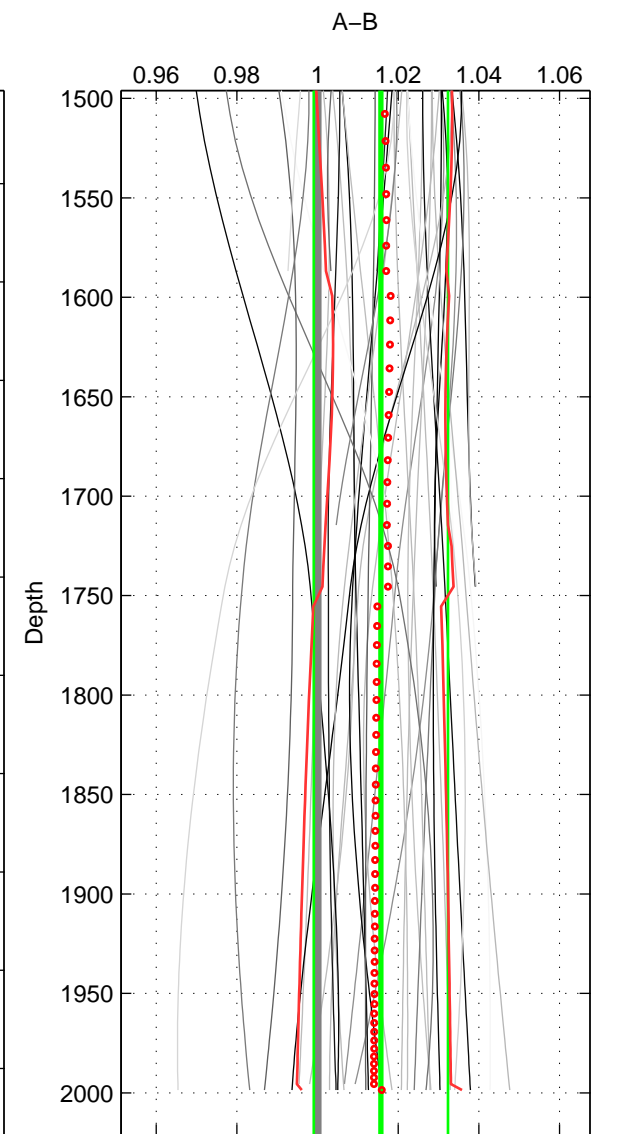

Cruise A (red). Date: Jul 2005 Cruisename: 669-49UF20050615

Cruise B (blue). Date: May 2002 Cruisename: 696-49UP20020424

\*\*\* "Favourite" values are means of spaces 1 2 3.

	Offset	O.StDev	Ratio	R.Stdev	Rating
SIGMA:	0.627	0.480	1.015	0.012	4
THETA:	0.624	0.507	1.015	0.012	4
DEPTH:	0.639	0.682	1.016	0.017	4
FAV.:	0.630	0.556	1.015	0.014	4

Profiles of A: 11  
 Profiles of B: 11  
 Diff profs : 37  
 WMoffset (A-B): 0.6268  
 WMoffset stdev: 0.47954  
 WMratio (A/B): 1.0153  
 WMratio stdev: 0.011807

Quality (1-5): 4

Profiles of A: 11  
 Profiles of B: 11  
 Diff profs : 37  
 WMoffset (A-B): 0.62363  
 WMoffset stdev: 0.50731  
 WMratio (A/B): 1.0152  
 WMratio stdev: 0.012475

Quality (1-5): 4

Profiles of A: 11  
 Profiles of B: 11  
 Diff profs : 37  
 WMoffset (A-B): 0.63902  
 WMoffset stdev: 0.68194  
 WMratio (A/B): 1.0157  
 WMratio stdev: 0.016641

Quality (1-5): 4