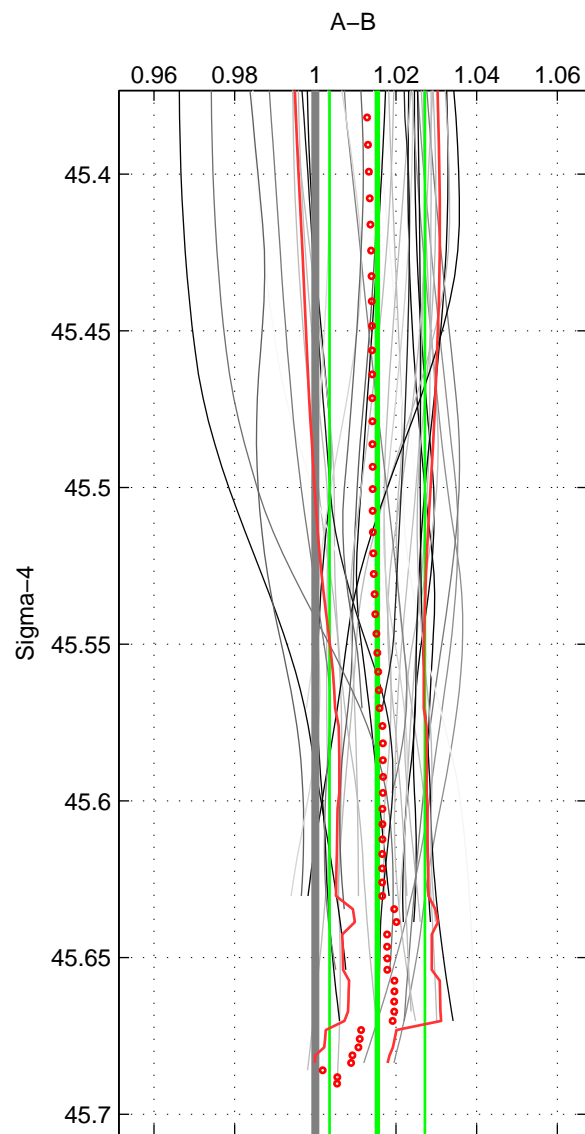

Cruise A (red). Date: Jul 2005 Cruisename: 669-49UF20050615

Cruise B (blue). Date: May 2002 Cruisename: 696-49UP20020424

\*\*\* "Favourite" values are means of spaces 1 2 3.

	Offset	O.StDev	Ratio	R.Stdev	Rating
SIGMA:	0.627	0.480	1.015	0.012	4
THETA:	0.624	0.507	1.015	0.012	4
DEPTH:	0.639	0.682	1.016	0.017	4
FAV.:	0.630	0.556	1.015	0.014	4

Profiles of A: 11  
 Profiles of B: 11  
 Diff profs : 37  
 WMoffset (A-B): 0.6268  
 WMoffset stdev: 0.47954  
 WMratio (A/B): 1.0153  
 WMratio stdev: 0.011807

Quality (1-5): 4

Profiles of A: 11  
 Profiles of B: 11  
 Diff profs : 37  
 WMoffset (A-B): 0.62363  
 WMoffset stdev: 0.50731  
 WMratio (A/B): 1.0152  
 WMratio stdev: 0.012475

Quality (1-5): 4

Profiles of A: 11  
 Profiles of B: 11  
 Diff profs : 37  
 WMoffset (A-B): 0.63902  
 WMoffset stdev: 0.68194  
 WMratio (A/B): 1.0157  
 WMratio stdev: 0.016641

Quality (1-5): 4