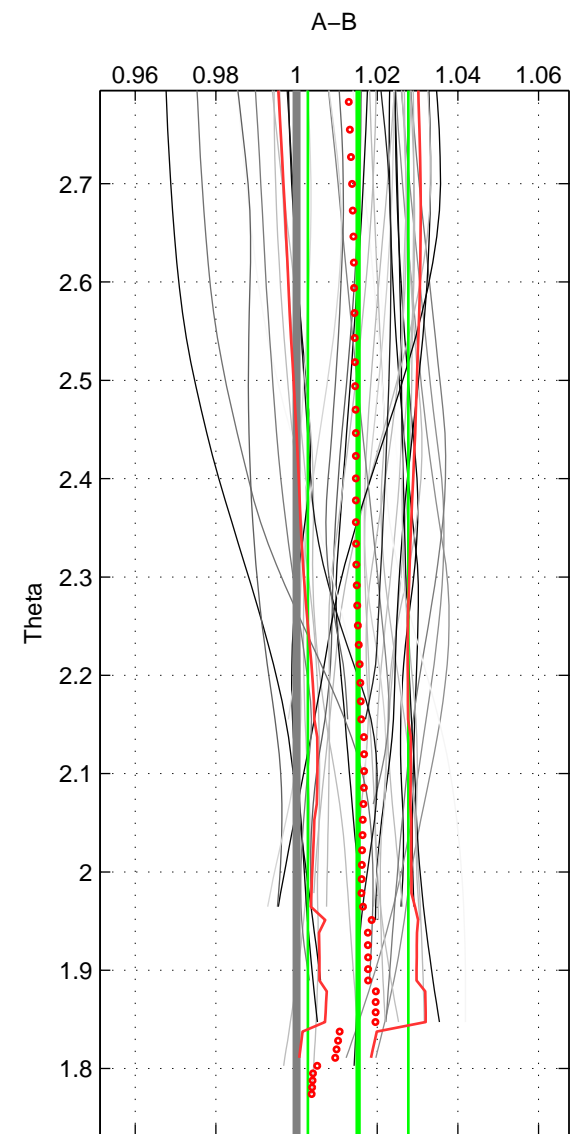

Cruise A (red). Date: Jul 2005 Cruisename: 669-49UF20050615

Cruise B (blue). Date: May 2002 Cruisename: 696-49UP20020424

\*\*\* "Favourite" values are means of spaces 1 2 3.

	Offset	O.StDev	Ratio	R.Stdev	Rating
SIGMA:	0.627	0.480	1.015	0.012	4
THETA:	0.624	0.507	1.015	0.012	4
DEPTH:	0.639	0.682	1.016	0.017	4
FAV.:	0.630	0.556	1.015	0.014	4

Profiles of A: 11  
 Profiles of B: 11  
 Diff profs : 37  
 WMoffset (A-B): 0.6268  
 WMoffset stdev: 0.47954  
 WMratio (A/B): 1.0153  
 WMratio stdev: 0.011807

Quality (1-5): 4

Profiles of A: 11  
 Profiles of B: 11  
 Diff profs : 37  
 WMoffset (A-B): 0.62363  
 WMoffset stdev: 0.50731  
 WMratio (A/B): 1.0152  
 WMratio stdev: 0.012475

Quality (1-5): 4

Profiles of A: 11  
 Profiles of B: 11  
 Diff profs : 37  
 WMoffset (A-B): 0.63902  
 WMoffset stdev: 0.68194  
 WMratio (A/B): 1.0157  
 WMratio stdev: 0.016641

Quality (1-5): 4