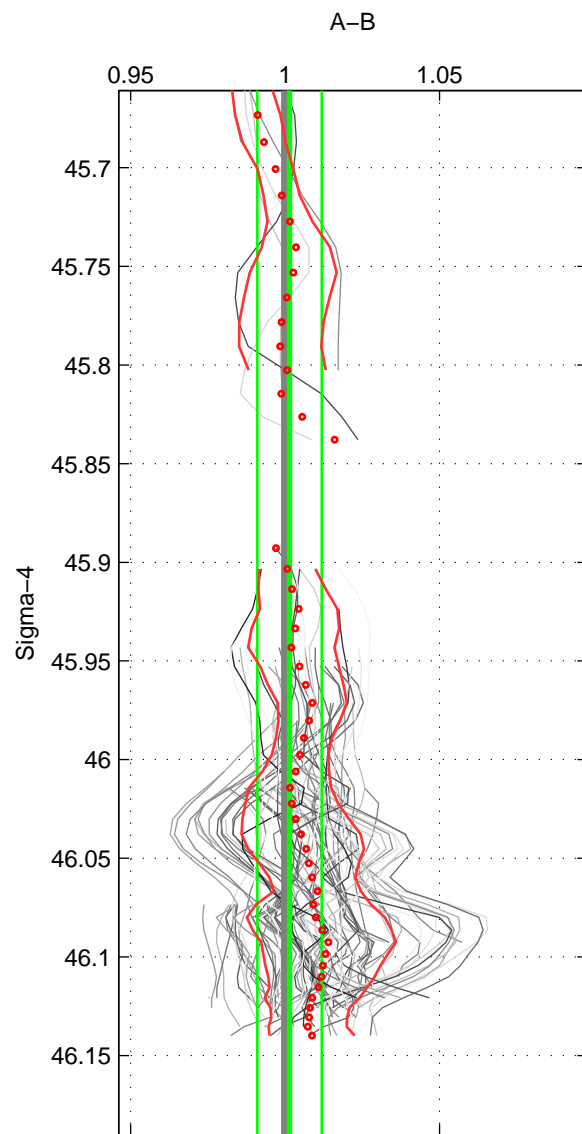

Cruise A (red). Date: Sep 1996 Cruisename: 332-09AR19960822
 Cruise B (blue). Date: Jan 2008 Cruisename: 338-09AR20071216

*** "Favourite" values are means of spaces 1 2 3.

	Offset	O.StDev	Ratio	R.Stdev	Rating
SIGMA:	0.046	0.335	1.001	0.010	5
THETA:	0.100	0.362	1.003	0.011	5
DEPTH:	0.017	0.254	1.001	0.008	5
FAV.:	0.054	0.317	1.002	0.010	5

Profiles of A: 20
 Profiles of B: 16
 Diff profs : 88
 WMoffset (A-B): 0.045717
 WMoffset stdev: 0.33507
 WMratio (A/B): 1.0014
 WMratio stdev: 0.010439

Quality (1-5): 5

Profiles of A: 20
 Profiles of B: 16
 Diff profs : 88
 WMoffset (A-B): 0.09979
 WMoffset stdev: 0.36197
 WMratio (A/B): 1.0031
 WMratio stdev: 0.011301

Quality (1-5): 5

Profiles of A: 20
 Profiles of B: 16
 Diff profs : 87
 WMoffset (A-B): 0.017139
 WMoffset stdev: 0.25407
 WMratio (A/B): 1.0005
 WMratio stdev: 0.0078901

Quality (1-5): 5