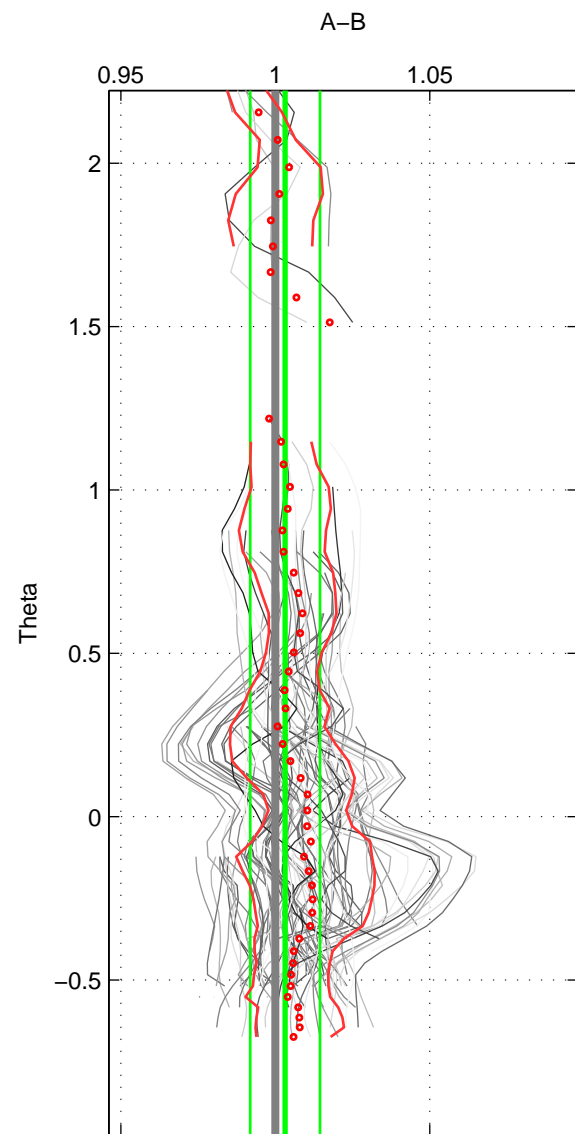

Cruise A (red). Date: Sep 1996 Cruisename: 332-09AR19960822
 Cruise B (blue). Date: Jan 2008 Cruisename: 338-09AR20071216

*** "Favourite" values are means of spaces 1 2 3.

	Offset	O.StDev	Ratio	R.Stdev	Rating
SIGMA:	0.046	0.335	1.001	0.010	5
THETA:	0.100	0.362	1.003	0.011	5
DEPTH:	0.017	0.254	1.001	0.008	5
FAV.:	0.054	0.317	1.002	0.010	5

Profiles of A: 20
 Profiles of B: 16
 Diff profs : 88
 WMoffset (A-B): 0.045717
 WMoffset stdev: 0.33507
 WMratio (A/B): 1.0014
 WMratio stdev: 0.010439

Quality (1-5): 5

Profiles of A: 20
 Profiles of B: 16
 Diff profs : 88
 WMoffset (A-B): 0.09979
 WMoffset stdev: 0.36197
 WMratio (A/B): 1.0031
 WMratio stdev: 0.011301

Quality (1-5): 5

Profiles of A: 20
 Profiles of B: 16
 Diff profs : 87
 WMoffset (A-B): 0.017139
 WMoffset stdev: 0.25407
 WMratio (A/B): 1.0005
 WMratio stdev: 0.0078901

Quality (1-5): 5