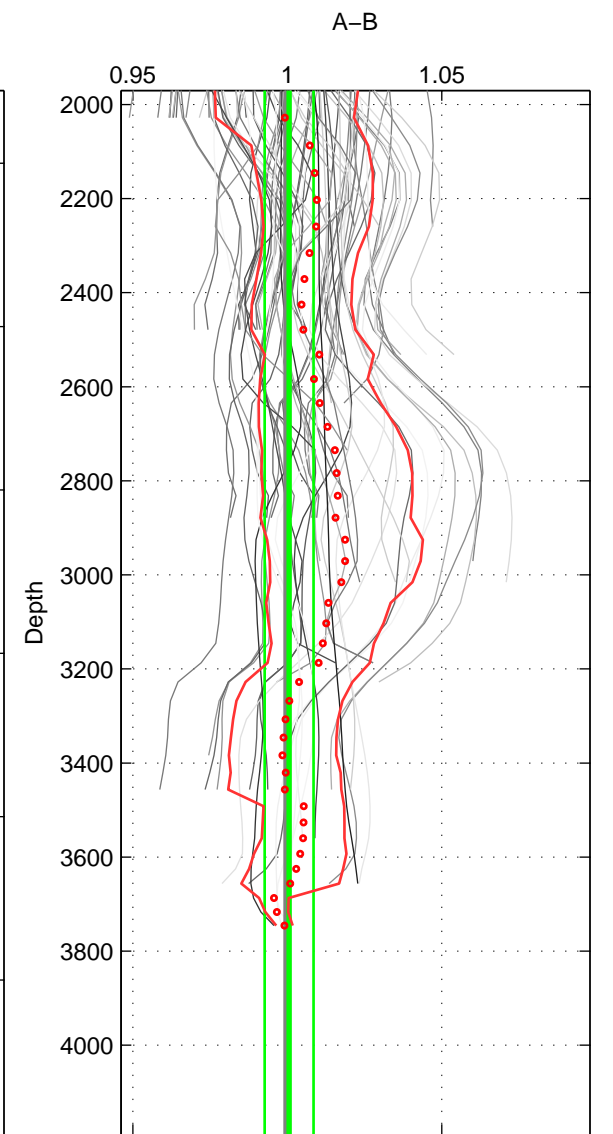

Cruise A (red). Date: Sep 1996 Cruisename: 332-09AR19960822
 Cruise B (blue). Date: Jan 2008 Cruisename: 338-09AR20071216

*** "Favourite" values are means of spaces 1 2 3.

	Offset	O.StDev	Ratio	R.Stdev	Rating
SIGMA:	0.046	0.335	1.001	0.010	5
THETA:	0.100	0.362	1.003	0.011	5
DEPTH:	0.017	0.254	1.001	0.008	5
FAV.:	0.054	0.317	1.002	0.010	5

Profiles of A: 20
 Profiles of B: 16
 Diff profs : 88
 WMoffset (A-B): 0.045717
 WMoffset stdev: 0.33507
 WMratio (A/B): 1.0014
 WMratio stdev: 0.010439

Quality (1-5): 5

Profiles of A: 20
 Profiles of B: 16
 Diff profs : 88
 WMoffset (A-B): 0.09979
 WMoffset stdev: 0.36197
 WMratio (A/B): 1.0031
 WMratio stdev: 0.011301

Quality (1-5): 5

Profiles of A: 20
 Profiles of B: 16
 Diff profs : 87
 WMoffset (A-B): 0.017139
 WMoffset stdev: 0.25407
 WMratio (A/B): 1.0005
 WMratio stdev: 0.0078901

Quality (1-5): 5