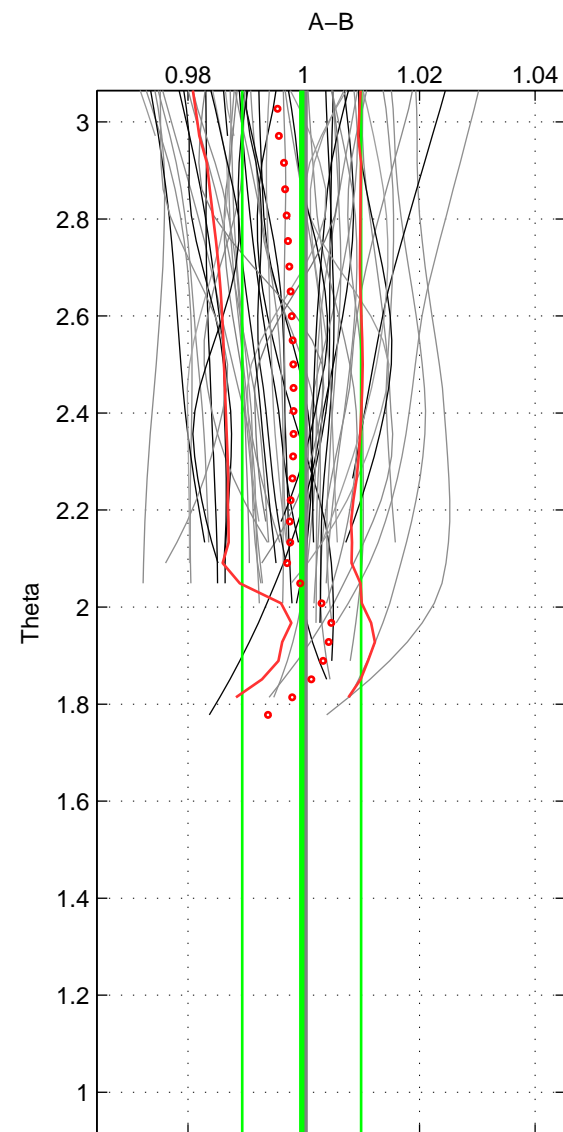

Cruise A (red). Date: Feb 2003 Cruisename: 660-49UF20030225

Cruise B (blue). Date: Oct 1998 Cruisename: 686-49UP19980916

*** "Favourite" values are those of space 2.

	Offset	O.StDev	Ratio	R.Stdev	Rating
SIGMA:	-0.076	0.428	0.998	0.011	4
THETA:	-0.014	0.415	1.000	0.010	5
DEPTH:	-0.144	0.037	0.996	0.001	3
FAV. :	-0.014	0.415	1.000	0.010	5

Profiles of A: 34
 Profiles of B: 20
 Diff profs : 56
 WMoffset (A-B): -0.075957
 WMoffset stdev: 0.42764
 WMratio (A/B): 0.99811
 WMratio stdev: 0.010663

Quality (1-5): 4

Profiles of A: 34
 Profiles of B: 20
 Diff profs : 56
 WMoffset (A-B): -0.014388
 WMoffset stdev: 0.4148
 WMratio (A/B): 0.99964
 WMratio stdev: 0.010283

Quality (1-5): 5

Profiles of A: 34
 Profiles of B: 20
 Diff profs : 56
 WMoffset (A-B): -0.14401
 WMoffset stdev: 0.0372
 WMratio (A/B): 0.9964
 WMratio stdev: 0.00094288

Quality (1-5): 3

Please note that statistics are bad.