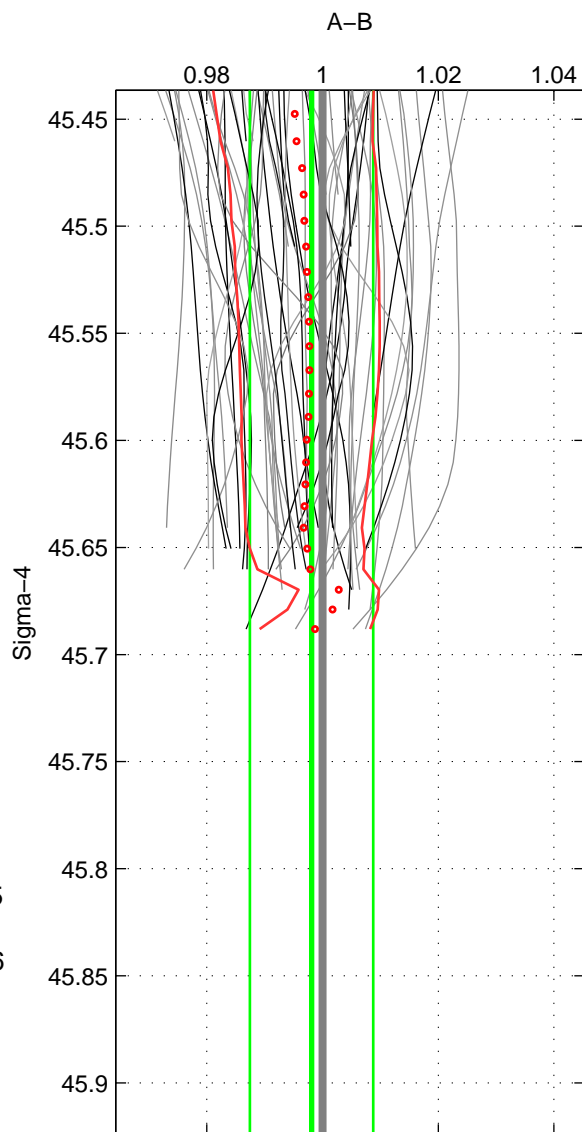

Cruise A (red). Date: Feb 2003 Cruisename: 660-49UF20030225

Cruise B (blue). Date: Oct 1998 Cruisename: 686-49UP19980916

*** "Favourite" values are those of space 2.

	Offset	O.StDev	Ratio	R.Stdev	Rating
SIGMA:	-0.076	0.428	0.998	0.011	4
THETA:	-0.014	0.415	1.000	0.010	5
DEPTH:	-0.144	0.037	0.996	0.001	3
FAV. :	-0.014	0.415	1.000	0.010	5

Profiles of A: 34
 Profiles of B: 20
 Diff profs : 56
 WMoffset (A-B): -0.075957
 WMoffset stdev: 0.42764
 WMratio (A/B): 0.99811
 WMratio stdev: 0.010663

Quality (1-5): 4

Profiles of A: 34
 Profiles of B: 20
 Diff profs : 56
 WMoffset (A-B): -0.014388
 WMoffset stdev: 0.4148
 WMratio (A/B): 0.99964
 WMratio stdev: 0.010283

Quality (1-5): 5

Profiles of A: 34
 Profiles of B: 20
 Diff profs : 56
 WMoffset (A-B): -0.14401
 WMoffset stdev: 0.0372
 WMratio (A/B): 0.9964
 WMratio stdev: 0.00094288

Quality (1-5): 3

Please note that statistics are bad.