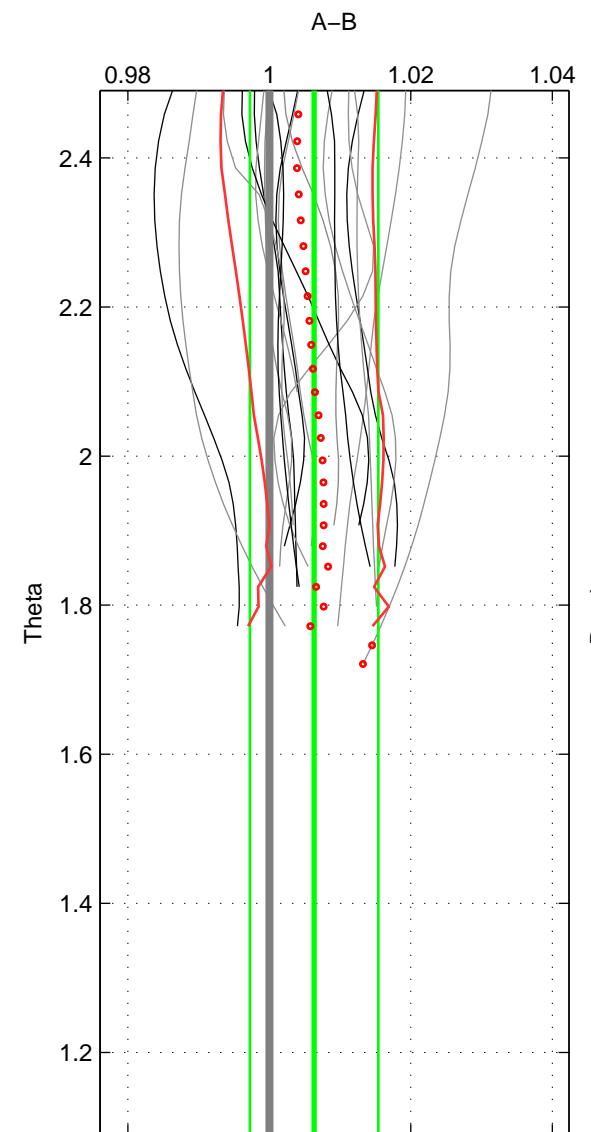

Cruise A (red). Date: Oct 1998 Cruisename: 686-49UP19980916

Cruise B (blue). Date: Jun 2003 Cruisename: 700-49UP20030620

\*\*\* "Favourite" values are means of spaces 1 2.

	Offset	O.StDev	Ratio	R.Stdev	Rating
SIGMA:	0.232	0.360	1.006	0.009	4
THETA:	0.264	0.381	1.006	0.009	4
DEPTH:	0.024	0.015	1.001	0.000	3
FAV.:	0.248	0.370	1.006	0.009	4

Profiles of A: 15  
 Profiles of B: 9  
 Diff profs : 18  
 WMoffset (A-B): 0.23242  
 WMoffset stdev: 0.35953  
 WMratio (A/B): 1.0056  
 WMratio stdev: 0.0085564

Quality (1-5): 4

Profiles of A: 15  
 Profiles of B: 9  
 Diff profs : 18  
 WMoffset (A-B): 0.26422  
 WMoffset stdev: 0.38122  
 WMratio (A/B): 1.0063  
 WMratio stdev: 0.009086

Quality (1-5): 4

Profiles of A: 15  
 Profiles of B: 9  
 Diff profs : 18  
 WMoffset (A-B): 0.023574  
 WMoffset stdev: 0.014717  
 WMratio (A/B): 1.0006  
 WMratio stdev: 0.00035

Quality (1-5): 3

Please note that statistics are bad.