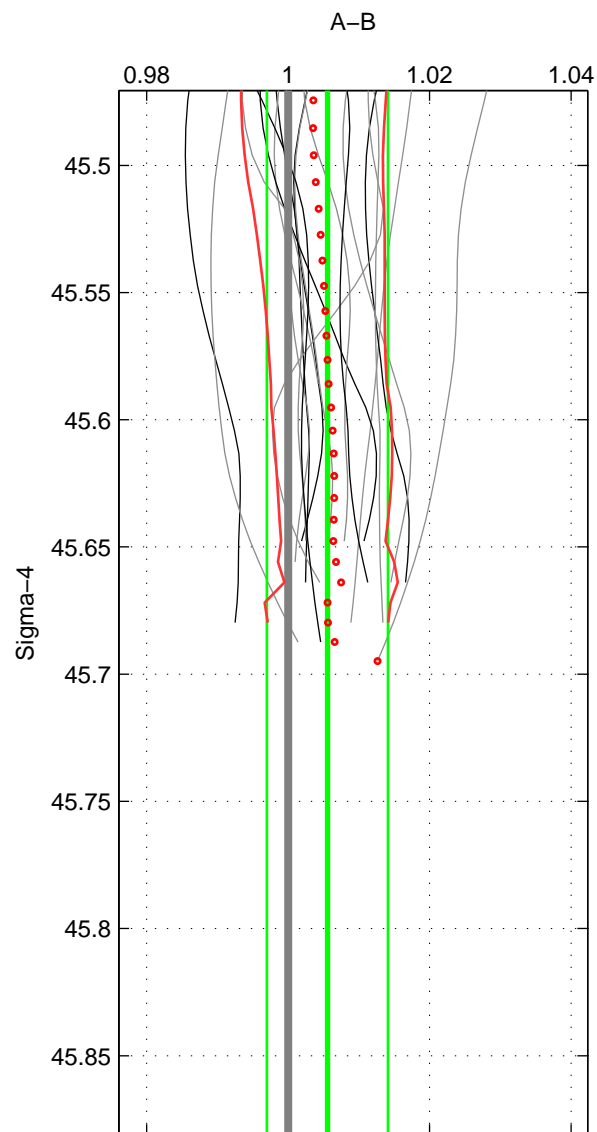

Cruise A (red). Date: Oct 1998 Cruisename: 686-49UP19980916

Cruise B (blue). Date: Jun 2003 Cruisename: 700-49UP20030620

\*\*\* "Favourite" values are means of spaces 1 2.

	Offset	O.StDev	Ratio	R.Stdev	Rating
SIGMA:	0.232	0.360	1.006	0.009	4
THETA:	0.264	0.381	1.006	0.009	4
DEPTH:	0.024	0.015	1.001	0.000	3
FAV.:	0.248	0.370	1.006	0.009	4

Profiles of A: 15  
 Profiles of B: 9  
 Diff profs : 18  
 WMoffset (A-B): 0.23242  
 WMoffset stdev: 0.35953  
 WMratio (A/B): 1.0056  
 WMratio stdev: 0.0085564

Quality (1-5): 4

Profiles of A: 15  
 Profiles of B: 9  
 Diff profs : 18  
 WMoffset (A-B): 0.26422  
 WMoffset stdev: 0.38122  
 WMratio (A/B): 1.0063  
 WMratio stdev: 0.009086

Quality (1-5): 4

Profiles of A: 15  
 Profiles of B: 9  
 Diff profs : 18  
 WMoffset (A-B): 0.023574  
 WMoffset stdev: 0.014717  
 WMratio (A/B): 1.0006  
 WMratio stdev: 0.00035

Quality (1-5): 3

Please note that statistics are bad.