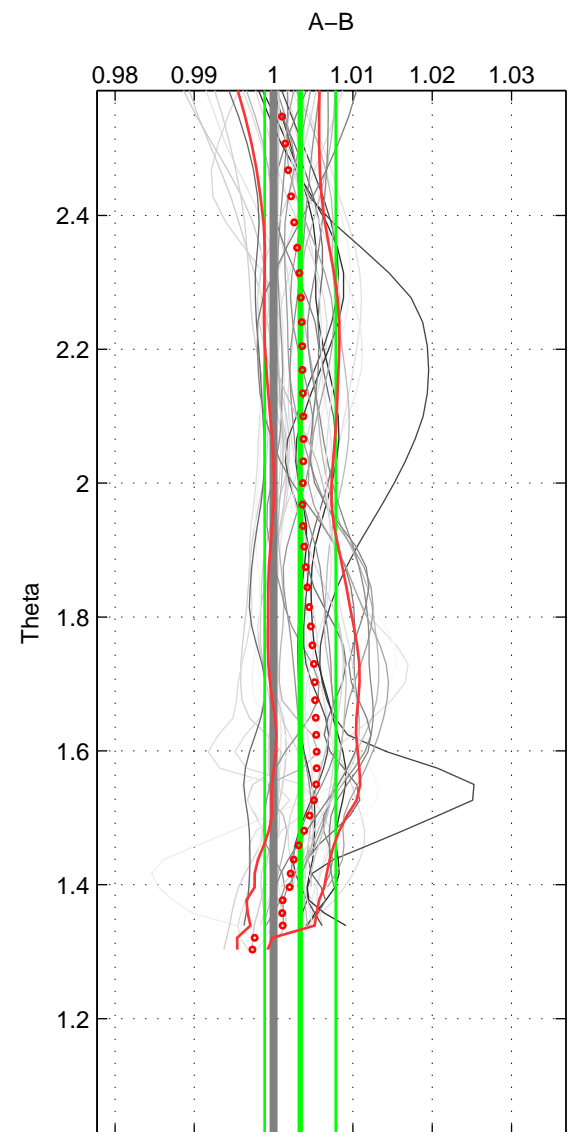

Cruise A (red). Date: Jan 2000 Cruisename: 588-49NZ20000105  
 Cruise B (blue). Date: Jun 2005 Cruisename: 605-49NZ20050525

\*\*\* "Favourite" values are means of spaces 1 2.

	Offset	O.StDev	Ratio	R.Stdev	Rating
SIGMA:	0.103	0.152	1.002	0.004	5
THETA:	0.137	0.183	1.003	0.004	5
DEPTH:	-0.042	0.073	0.999	0.002	3
FAV.:	0.120	0.167	1.003	0.004	5

Profiles of A: 4  
 Profiles of B: 30  
 Diff profs : 36  
 WMoffset (A-B): 0.10265  
 WMoffset stdev: 0.15173  
 WMratio (A/B): 1.0025  
 WMratio stdev: 0.0036173

Quality (1-5): 5

Profiles of A: 4  
 Profiles of B: 30  
 Diff profs : 36  
 WMoffset (A-B): 0.13697  
 WMoffset stdev: 0.18282  
 WMratio (A/B): 1.0034  
 WMratio stdev: 0.0044793

Quality (1-5): 5

Profiles of A: 4  
 Profiles of B: 30  
 Diff profs : 36  
 WMoffset (A-B): -0.042358  
 WMoffset stdev: 0.073017  
 WMratio (A/B): 0.999  
 WMratio stdev: 0.001736

Quality (1-5): 3

Please note that statistics are bad.