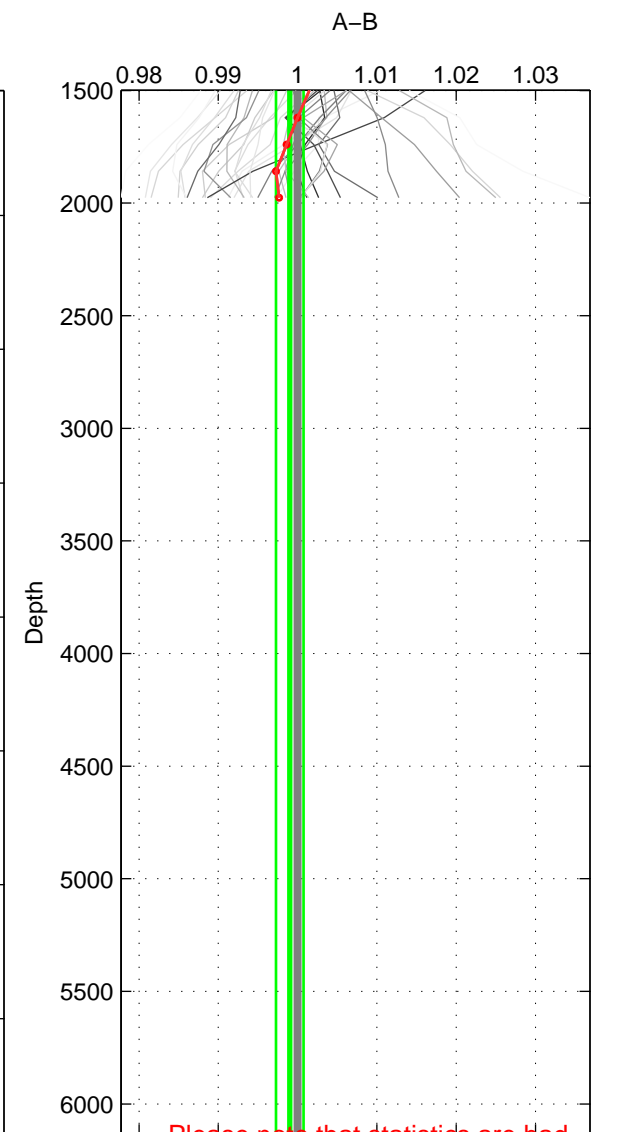

Cruise A (red). Date: Jan 2000 Cruisename: 588-49NZ20000105  
 Cruise B (blue). Date: Jun 2005 Cruisename: 605-49NZ20050525

\*\*\* "Favourite" values are means of spaces 1 2.

	Offset	O.StDev	Ratio	R.Stdev	Rating
SIGMA:	0.103	0.152	1.002	0.004	5
THETA:	0.137	0.183	1.003	0.004	5
DEPTH:	-0.042	0.073	0.999	0.002	3
FAV.:	0.120	0.167	1.003	0.004	5

Profiles of A: 4  
 Profiles of B: 30  
 Diff profs : 36  
 WMoffset (A-B): 0.10265  
 WMoffset stdev: 0.15173  
 WMratio (A/B): 1.0025  
 WMratio stdev: 0.0036173

Quality (1-5): 5

Profiles of A: 4  
 Profiles of B: 30  
 Diff profs : 36  
 WMoffset (A-B): 0.13697  
 WMoffset stdev: 0.18282  
 WMratio (A/B): 1.0034  
 WMratio stdev: 0.0044793

Quality (1-5): 5

Profiles of A: 4  
 Profiles of B: 30  
 Diff profs : 36  
 WMoffset (A-B): -0.042358  
 WMoffset stdev: 0.073017  
 WMratio (A/B): 0.999  
 WMratio stdev: 0.001736

Quality (1-5): 3

Please note that statistics are bad.