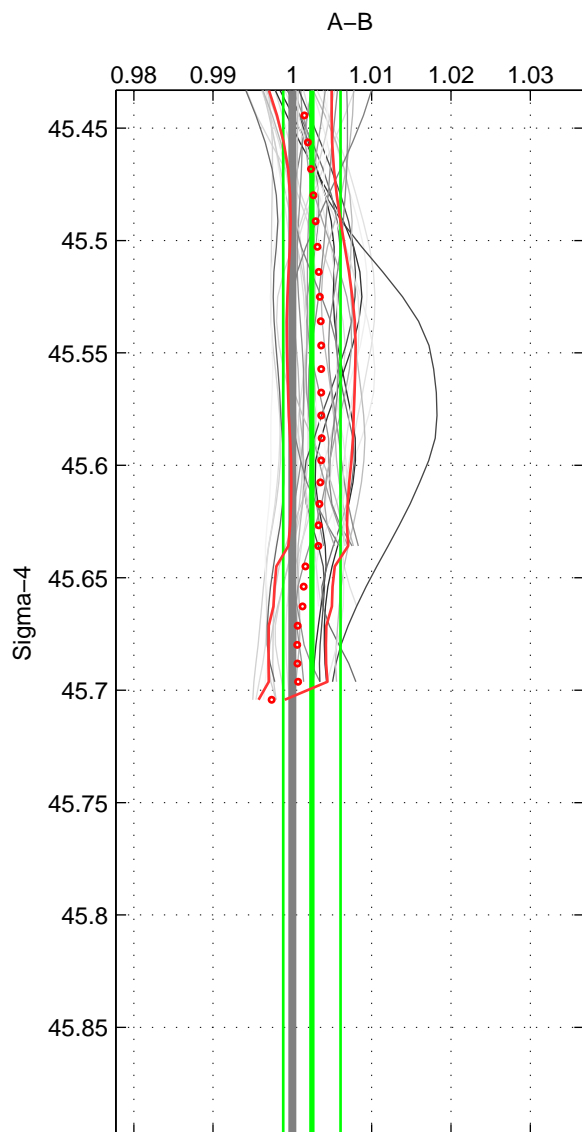

Cruise A (red). Date: Jan 2000 Cruisename: 588-49NZ20000105  
 Cruise B (blue). Date: Jun 2005 Cruisename: 605-49NZ20050525

\*\*\* "Favourite" values are means of spaces 1 2.

	Offset	O.StDev	Ratio	R.Stdev	Rating
SIGMA:	0.103	0.152	1.002	0.004	5
THETA:	0.137	0.183	1.003	0.004	5
DEPTH:	-0.042	0.073	0.999	0.002	3
FAV.:	0.120	0.167	1.003	0.004	5

Profiles of A: 4  
 Profiles of B: 30  
 Diff profs : 36  
 WMoffset (A-B): 0.10265  
 WMoffset stdev: 0.15173  
 WMratio (A/B): 1.0025  
 WMratio stdev: 0.0036173

Quality (1-5): 5

Profiles of A: 4  
 Profiles of B: 30  
 Diff profs : 36  
 WMoffset (A-B): 0.13697  
 WMoffset stdev: 0.18282  
 WMratio (A/B): 1.0034  
 WMratio stdev: 0.0044793

Quality (1-5): 5

Profiles of A: 4  
 Profiles of B: 30  
 Diff profs : 36  
 WMoffset (A-B): -0.042358  
 WMoffset stdev: 0.073017  
 WMratio (A/B): 0.999  
 WMratio stdev: 0.001736

Quality (1-5): 3

Please note that statistics are bad.