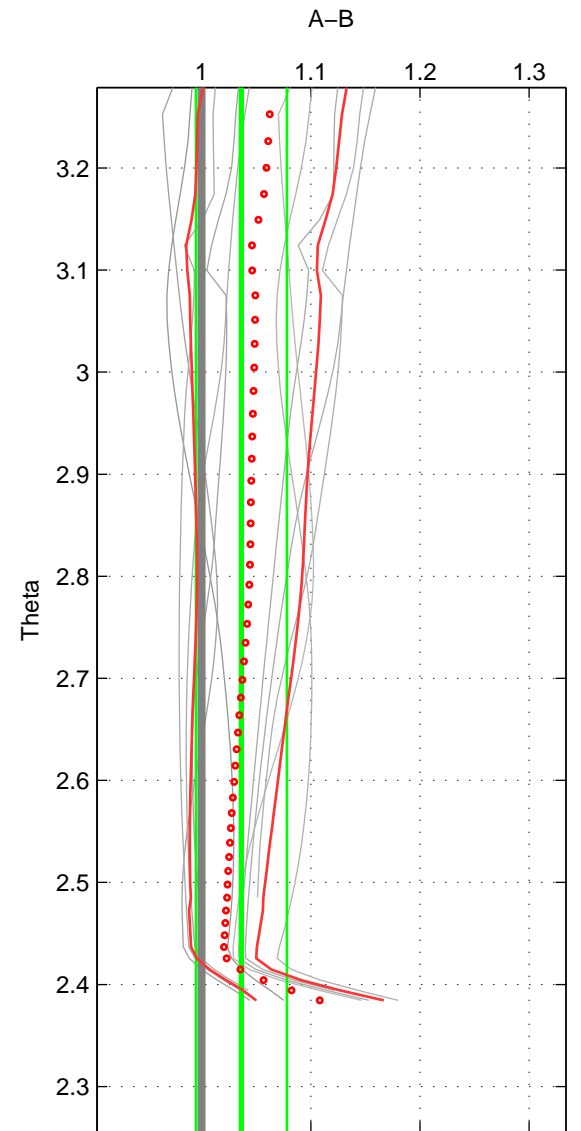

Cruise A (red). Date: Jul 2001 Cruisename: 161-06MT20010717

Cruise B (blue). Date: Jul 1991 Cruisename: 305-74AB19910712

*** "Favourite" values are means of spaces 1 2 3.

	Offset	O.StDev	Ratio	R.Stdev	Rating
SIGMA:	0.505	0.585	1.034	0.040	2
THETA:	0.537	0.610	1.036	0.042	2
DEPTH:	1.290	0.715	1.085	0.050	2
FAV.:	0.777	0.637	1.052	0.044	2

Profiles of A: 5
 Profiles of B: 2
 Diff profs : 10
 WMoffset (A-B): 0.50548
 WMoffset stdev: 0.58482
 WMratio (A/B): 1.0343
 WMratio stdev: 0.040028

Quality (1-5): 2

Profiles of A: 5
 Profiles of B: 2
 Diff profs : 10
 WMoffset (A-B): 0.53653
 WMoffset stdev: 0.60952
 WMratio (A/B): 1.0364
 WMratio stdev: 0.041648

Quality (1-5): 2

Profiles of A: 5
 Profiles of B: 2
 Diff profs : 10
 WMoffset (A-B): 1.2901
 WMoffset stdev: 0.71533
 WMratio (A/B): 1.0852
 WMratio stdev: 0.050436

Quality (1-5): 2