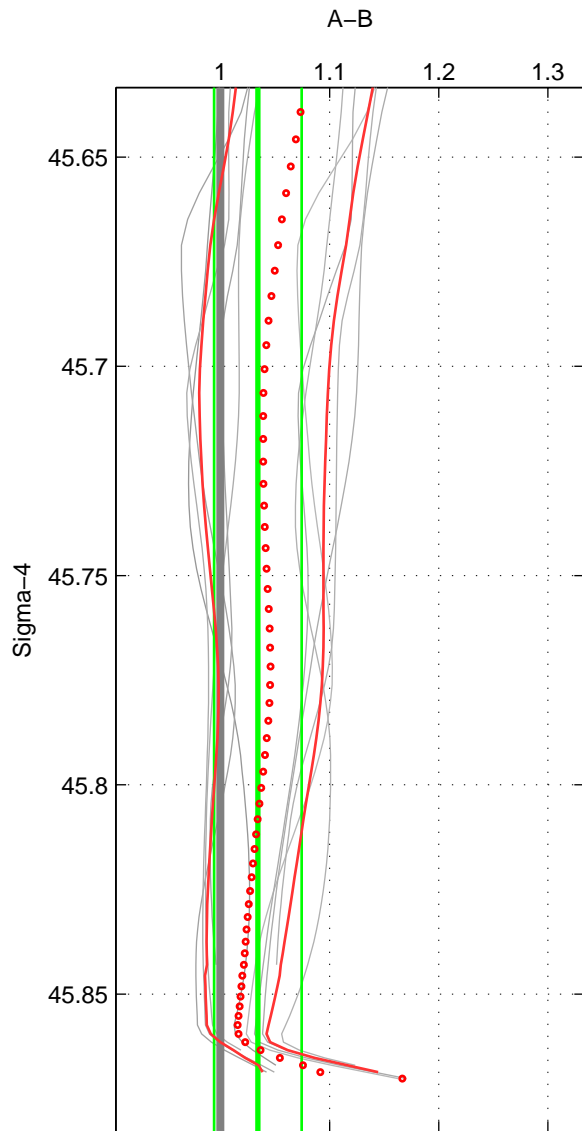

Cruise A (red). Date: Jul 2001 Cruisename: 161-06MT20010717

Cruise B (blue). Date: Jul 1991 Cruisename: 305-74AB19910712

*** "Favourite" values are means of spaces 1 2 3.

	Offset	O.StDev	Ratio	R.Stdev	Rating
SIGMA:	0.505	0.585	1.034	0.040	2
THETA:	0.537	0.610	1.036	0.042	2
DEPTH:	1.290	0.715	1.085	0.050	2
FAV.:	0.777	0.637	1.052	0.044	2

Profiles of A: 5
 Profiles of B: 2
 Diff profs : 10
 WMoffset (A-B): 0.50548
 WMoffset stdev: 0.58482
 WMratio (A/B): 1.0343
 WMratio stdev: 0.040028

Quality (1-5): 2

Profiles of A: 5
 Profiles of B: 2
 Diff profs : 10
 WMoffset (A-B): 0.53653
 WMoffset stdev: 0.60952
 WMratio (A/B): 1.0364
 WMratio stdev: 0.041648

Quality (1-5): 2

Profiles of A: 5
 Profiles of B: 2
 Diff profs : 10
 WMoffset (A-B): 1.2901
 WMoffset stdev: 0.71533
 WMratio (A/B): 1.0852
 WMratio stdev: 0.050436

Quality (1-5): 2