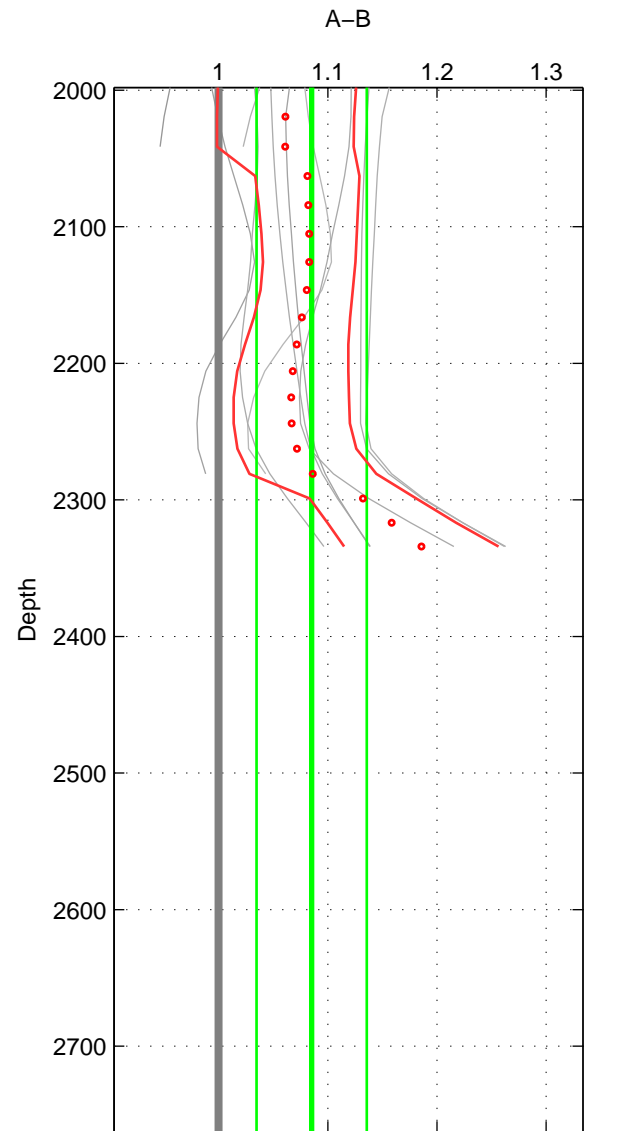

Cruise A (red). Date: Jul 2001 Cruisename: 161-06MT20010717

Cruise B (blue). Date: Jul 1991 Cruisename: 305-74AB19910712

*** "Favourite" values are means of spaces 1 2 3.

	Offset	O.StDev	Ratio	R.Stdev	Rating
SIGMA:	0.505	0.585	1.034	0.040	2
THETA:	0.537	0.610	1.036	0.042	2
DEPTH:	1.290	0.715	1.085	0.050	2
FAV.:	0.777	0.637	1.052	0.044	2

Profiles of A: 5
 Profiles of B: 2
 Diff profs : 10
 WMoffset (A-B): 0.50548
 WMoffset stdev: 0.58482
 WMratio (A/B): 1.0343
 WMratio stdev: 0.040028

Quality (1-5): 2

Profiles of A: 5
 Profiles of B: 2
 Diff profs : 10
 WMoffset (A-B): 0.53653
 WMoffset stdev: 0.60952
 WMratio (A/B): 1.0364
 WMratio stdev: 0.041648

Quality (1-5): 2

Profiles of A: 5
 Profiles of B: 2
 Diff profs : 10
 WMoffset (A-B): 1.2901
 WMoffset stdev: 0.71533
 WMratio (A/B): 1.0852
 WMratio stdev: 0.050436

Quality (1-5): 2