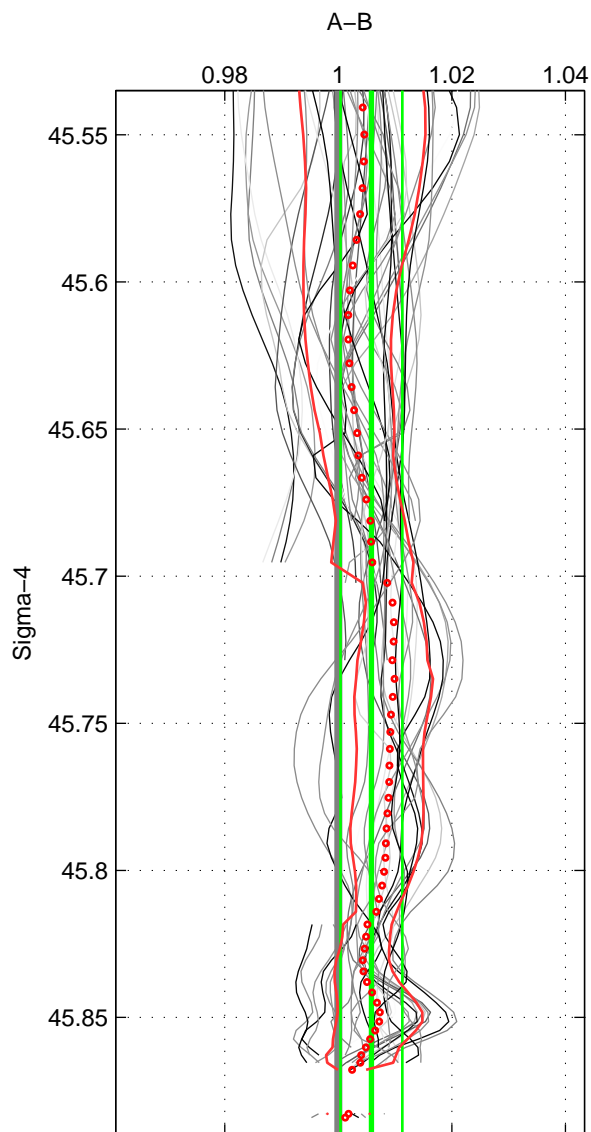

Cruise A (red). Date: Jul 2011 Cruisename: 626-49RY20110515

Cruise B (blue). Date: May 1999 Cruisename: 687-49UP19990419

\*\*\* "Favourite" values are means of spaces 1 2 3.

	Offset	O.StDev	Ratio	R.Stdev	Rating
SIGMA:	0.224	0.207	1.006	0.005	5
THETA:	0.185	0.222	1.005	0.006	5
DEPTH:	0.076	0.189	1.002	0.005	5
FAV.:	0.162	0.206	1.004	0.006	5

Profiles of A: 25  
 Profiles of B: 10  
 Diff profs : 41  
 WMoffset (A-B): 0.22359  
 WMoffset stdev: 0.20675  
 WMratio (A/B): 1.0058  
 WMratio stdev: 0.0054369

Quality (1-5): 5

Profiles of A: 25  
 Profiles of B: 10  
 Diff profs : 41  
 WMoffset (A-B): 0.18524  
 WMoffset stdev: 0.22223  
 WMratio (A/B): 1.0049  
 WMratio stdev: 0.005855

Quality (1-5): 5

Profiles of A: 25  
 Profiles of B: 10  
 Diff profs : 41  
 WMoffset (A-B): 0.076026  
 WMoffset stdev: 0.18872  
 WMratio (A/B): 1.0022  
 WMratio stdev: 0.0052546

Quality (1-5): 5