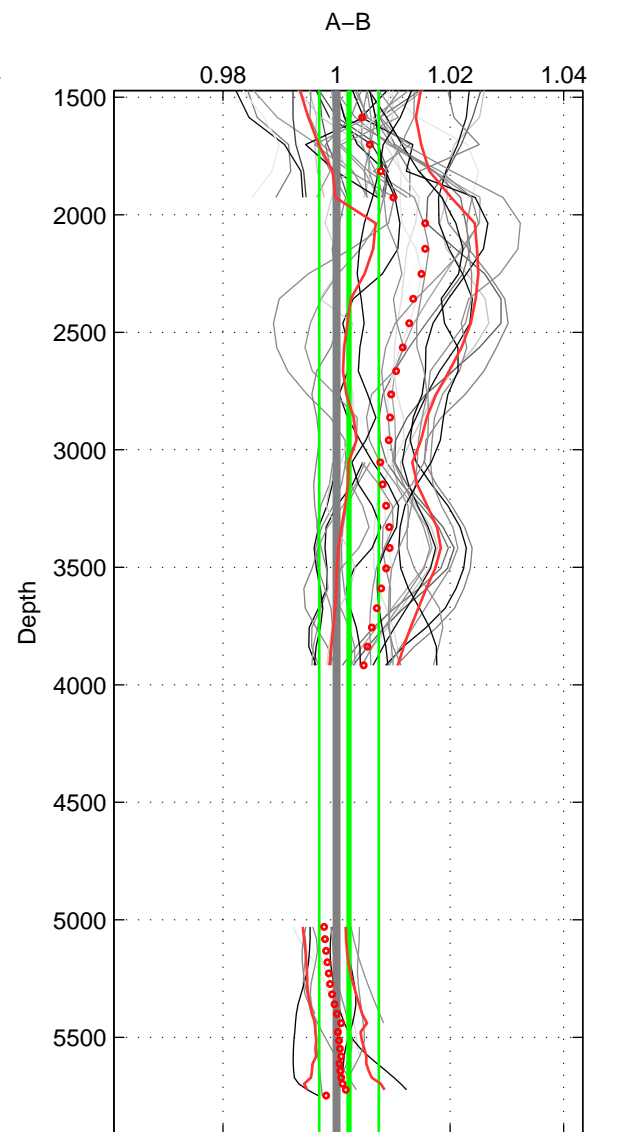

Cruise A (red). Date: Jul 2011 Cruisename: 626-49RY20110515

Cruise B (blue). Date: May 1999 Cruisename: 687-49UP19990419

\*\*\* "Favourite" values are means of spaces 1 2 3.

	Offset	O.StDev	Ratio	R.Stdev	Rating
SIGMA:	0.224	0.207	1.006	0.005	5
THETA:	0.185	0.222	1.005	0.006	5
DEPTH:	0.076	0.189	1.002	0.005	5
FAV.:	0.162	0.206	1.004	0.006	5

Profiles of A: 25  
 Profiles of B: 10  
 Diff profs : 41  
 WMoffset (A-B): 0.22359  
 WMoffset stdev: 0.20675  
 WMratio (A/B): 1.0058  
 WMratio stdev: 0.0054369

Quality (1-5): 5

Profiles of A: 25  
 Profiles of B: 10  
 Diff profs : 41  
 WMoffset (A-B): 0.18524  
 WMoffset stdev: 0.22223  
 WMratio (A/B): 1.0049  
 WMratio stdev: 0.005855

Quality (1-5): 5

Profiles of A: 25  
 Profiles of B: 10  
 Diff profs : 41  
 WMoffset (A-B): 0.076026  
 WMoffset stdev: 0.18872  
 WMratio (A/B): 1.0022  
 WMratio stdev: 0.0052546

Quality (1-5): 5