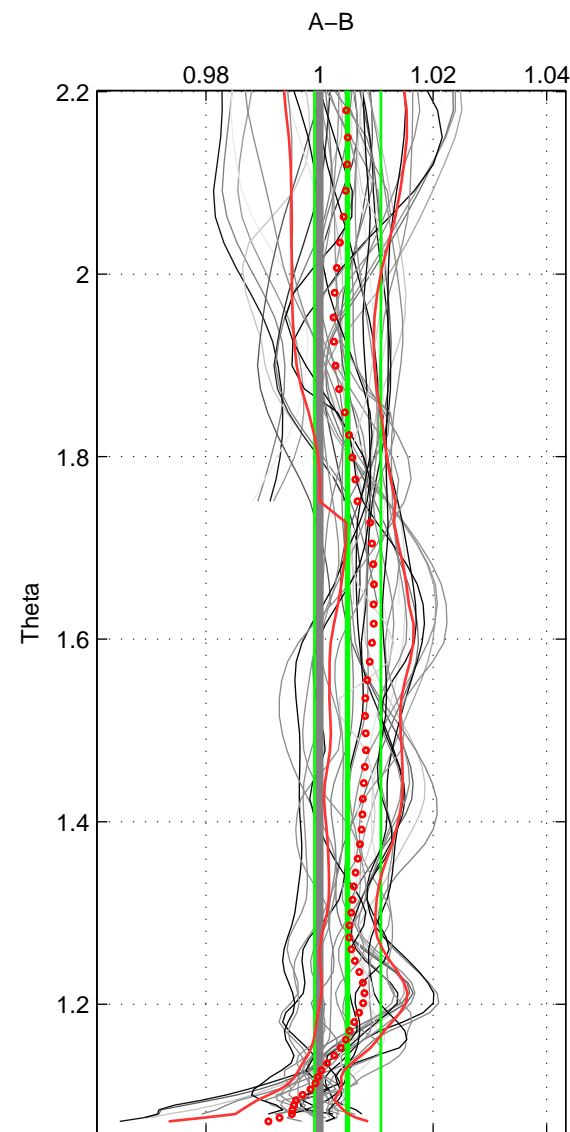

Cruise A (red). Date: Jul 2011 Cruisename: 626-49RY20110515

Cruise B (blue). Date: May 1999 Cruisename: 687-49UP19990419

\*\*\* "Favourite" values are means of spaces 1 2 3.

	Offset	O.StDev	Ratio	R.Stdev	Rating
SIGMA:	0.224	0.207	1.006	0.005	5
THETA:	0.185	0.222	1.005	0.006	5
DEPTH:	0.076	0.189	1.002	0.005	5
FAV.:	0.162	0.206	1.004	0.006	5

Profiles of A: 25  
 Profiles of B: 10  
 Diff profs : 41  
 WMoffset (A-B): 0.22359  
 WMoffset stdev: 0.20675  
 WMratio (A/B): 1.0058  
 WMratio stdev: 0.0054369

Quality (1-5): 5

Profiles of A: 25  
 Profiles of B: 10  
 Diff profs : 41  
 WMoffset (A-B): 0.18524  
 WMoffset stdev: 0.22223  
 WMratio (A/B): 1.0049  
 WMratio stdev: 0.005855

Quality (1-5): 5

Profiles of A: 25  
 Profiles of B: 10  
 Diff profs : 41  
 WMoffset (A-B): 0.076026  
 WMoffset stdev: 0.18872  
 WMratio (A/B): 1.0022  
 WMratio stdev: 0.0052546

Quality (1-5): 5