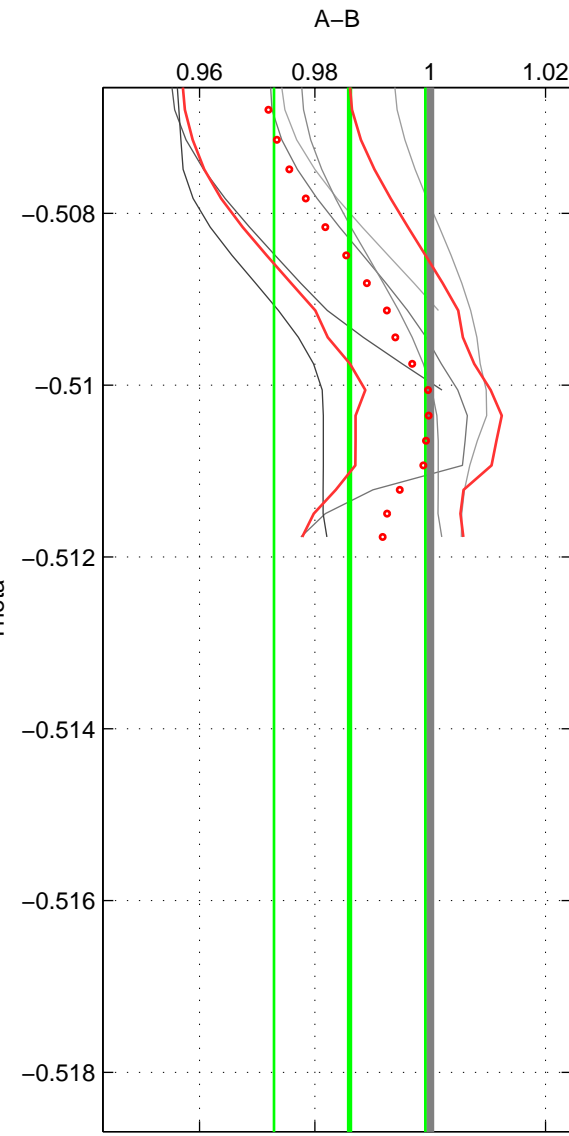

Cruise A (red). Date: Aug 2008 Cruisename: 46-18SN20080717

Cruise B (blue). Date: Aug 2004 Cruisename: 56-32H120040718

\*\*\* "Favourite" values are those of space 2.

	Offset	O.StDev	Ratio	R.Stdev	Rating
SIGMA:	-0.344	0.021	0.976	0.001	2
THETA:	-0.202	0.192	0.986	0.013	3
DEPTH:	-0.333	0.026	0.977	0.002	2
FAV.:	-0.202	0.192	0.986	0.013	3

Please note that statistics are bad.

Profiles of A: 3  
 Profiles of B: 2  
 Diff profs : 2  
 WMoffset (A-B): -0.34378  
 WMoffset stdev: 0.020913  
 WMratio (A/B): 0.9763  
 WMratio stdev: 0.0013293

Quality (1-5): 2

Profiles of A: 3  
 Profiles of B: 5  
 Diff profs : 6  
 WMoffset (A-B): -0.20174  
 WMoffset stdev: 0.19156  
 WMratio (A/B): 0.98603  
 WMratio stdev: 0.013112

Quality (1-5): 3

Please note that statistics are bad.

Profiles of A: 3  
 Profiles of B: 4  
 Diff profs : 4  
 WMoffset (A-B): -0.33307  
 WMoffset stdev: 0.026471  
 WMratio (A/B): 0.97694  
 WMratio stdev: 0.0017444

Quality (1-5): 2