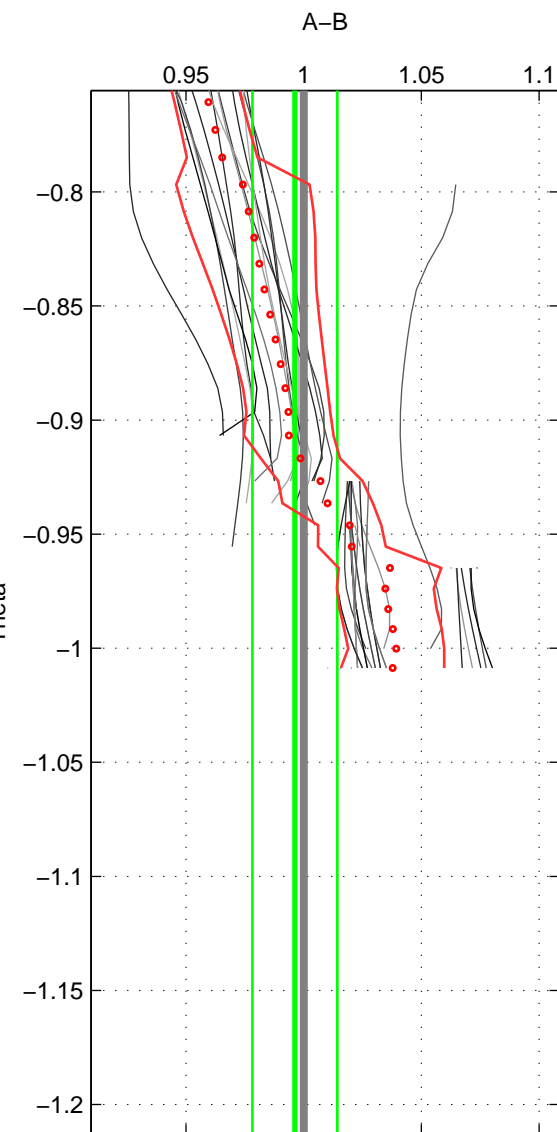

Cruise A (red). Date: Jun 2009 Cruisename: 83-58GS20090528

Cruise B (blue). Date: Aug 1993 Cruisename: 87-58JH19930730

*** "Favourite" values are means of spaces 2 3.

	Offset	O.StDev	Ratio	R.Stdev	Rating
SIGMA:	-0.009	0.341	0.999	0.024	3
THETA:	-0.043	0.261	0.996	0.018	4
DEPTH:	-0.017	0.098	0.999	0.007	4
FAV.:	-0.030	0.180	0.998	0.012	4

Profiles of A: 37
 Profiles of B: 9
 Diff profs: 53
 WMoffset (A-B): -0.0086461
 WMoffset stdev: 0.34088
 WMratio (A/B): 0.99878
 WMratio stdev: 0.023897

Quality (1-5): 3

Profiles of A: 37
 Profiles of B: 9
 Diff profs: 44
 WMoffset (A-B): -0.043037
 WMoffset stdev: 0.26127
 WMratio (A/B): 0.99628
 WMratio stdev: 0.018052

Quality (1-5): 4

Profiles of A: 37
 Profiles of B: 9
 Diff profs: 61
 WMoffset (A-B): -0.016707
 WMoffset stdev: 0.097945
 WMratio (A/B): 0.99889
 WMratio stdev: 0.0066063

Quality (1-5): 4