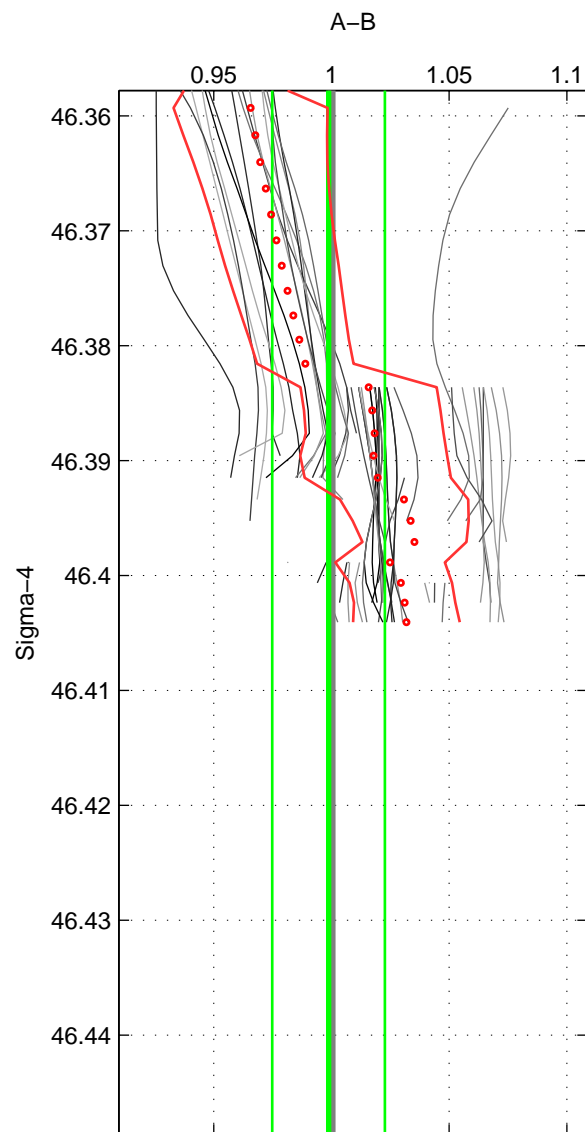

Cruise A (red). Date: Jun 2009 Cruisename: 83-58GS20090528

Cruise B (blue). Date: Aug 1993 Cruisename: 87-58JH19930730

*** "Favourite" values are means of spaces 2 3.

	Offset	O.StDev	Ratio	R.Stdev	Rating
SIGMA:	-0.009	0.341	0.999	0.024	3
THETA:	-0.043	0.261	0.996	0.018	4
DEPTH:	-0.017	0.098	0.999	0.007	4
FAV.:	-0.030	0.180	0.998	0.012	4

Profiles of A: 37
 Profiles of B: 9
 Diff profs: 53
 WMoffset (A-B): -0.0086461
 WMoffset stdev: 0.34088
 WMratio (A/B): 0.99878
 WMratio stdev: 0.023897

Quality (1-5): 3

Profiles of A: 37
 Profiles of B: 9
 Diff profs: 44
 WMoffset (A-B): -0.043037
 WMoffset stdev: 0.26127
 WMratio (A/B): 0.99628
 WMratio stdev: 0.018052

Quality (1-5): 4

Profiles of A: 37
 Profiles of B: 9
 Diff profs: 61
 WMoffset (A-B): -0.016707
 WMoffset stdev: 0.097945
 WMratio (A/B): 0.99889
 WMratio stdev: 0.0066063

Quality (1-5): 4