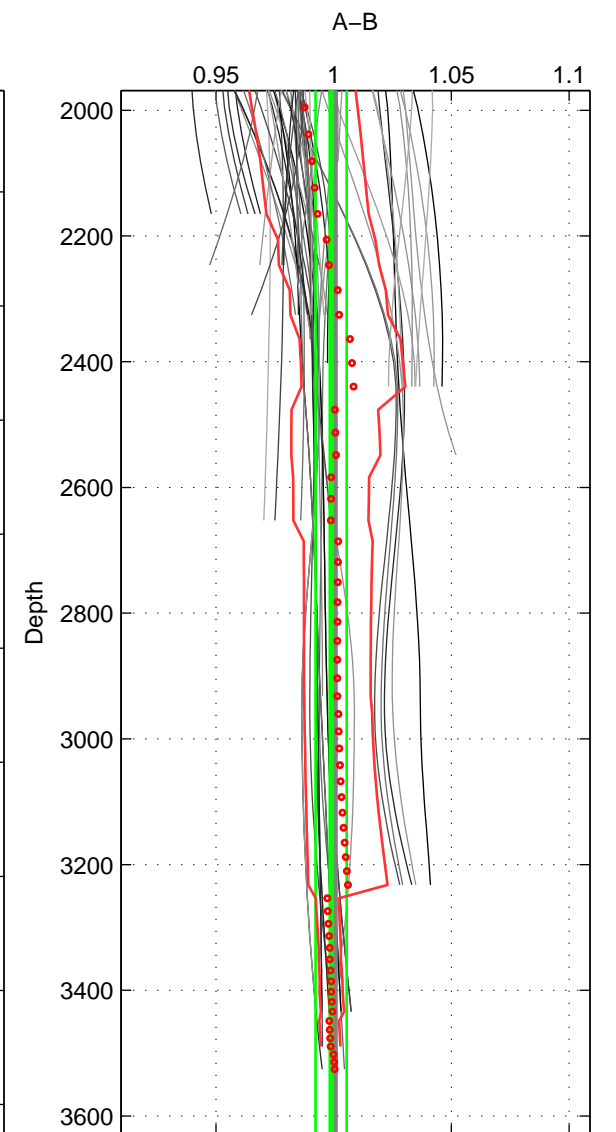

Cruise A (red). Date: Jun 2009 Cruisename: 83-58GS20090528

Cruise B (blue). Date: Aug 1993 Cruisename: 87-58JH19930730

*** "Favourite" values are means of spaces 2 3.

	Offset	O.StDev	Ratio	R.Stdev	Rating
SIGMA:	-0.009	0.341	0.999	0.024	3
THETA:	-0.043	0.261	0.996	0.018	4
DEPTH:	-0.017	0.098	0.999	0.007	4
FAV.:	-0.030	0.180	0.998	0.012	4

Profiles of A: 37
 Profiles of B: 9
 Diff profs: 53
 WMoffset (A-B): -0.0086461
 WMoffset stdev: 0.34088
 WMratio (A/B): 0.99878
 WMratio stdev: 0.023897

Quality (1-5): 3

Profiles of A: 37
 Profiles of B: 9
 Diff profs: 44
 WMoffset (A-B): -0.043037
 WMoffset stdev: 0.26127
 WMratio (A/B): 0.99628
 WMratio stdev: 0.018052

Quality (1-5): 4

Profiles of A: 37
 Profiles of B: 9
 Diff profs: 61
 WMoffset (A-B): -0.016707
 WMoffset stdev: 0.097945
 WMratio (A/B): 0.99889
 WMratio stdev: 0.0066063

Quality (1-5): 4