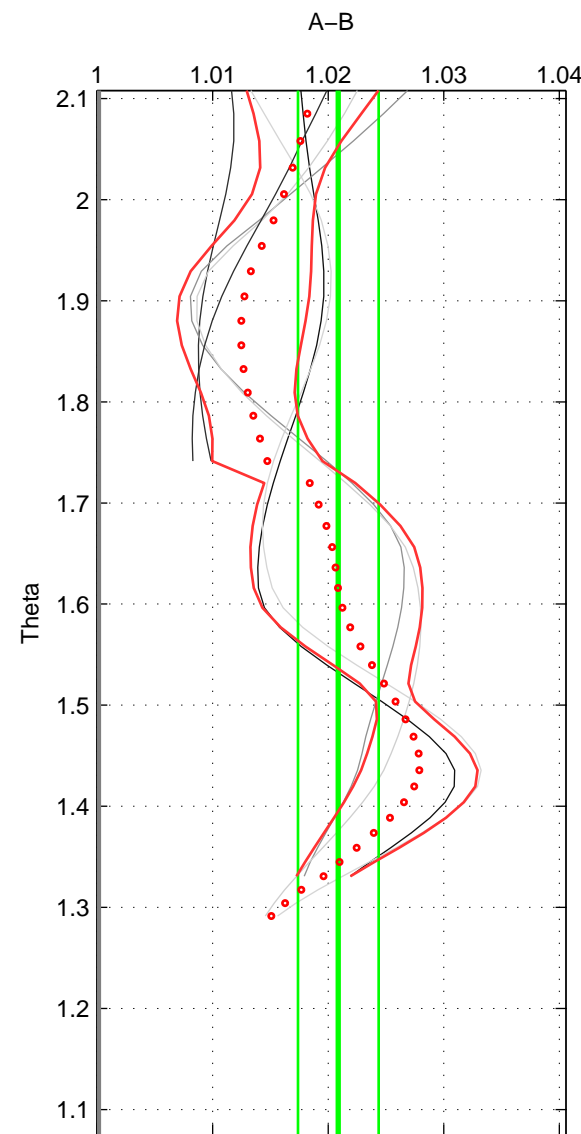

Cruise A (red). Date: Aug 1999 Cruisename: 570-49HO19990719
 Cruise B (blue). Date: May 1999 Cruisename: 687-49UP19990419

*** "Favourite" values are means of spaces 1 2.

	Offset	O.StDev	Ratio	R.Stdev	Rating
SIGMA:	0.622	0.192	1.015	0.005	3
THETA:	0.839	0.137	1.021	0.003	3
DEPTH:	0.938	0.266	1.024	0.007	2
FAV.:	0.730	0.165	1.018	0.004	3

Profiles of A: 4
 Profiles of B: 3
 Diff profs : 6
 WMoffset (A-B): 0.62212
 WMoffset stdev: 0.19234
 WMratio (A/B): 1.0153
 WMratio stdev: 0.0047764

Quality (1-5): 3

Profiles of A: 4
 Profiles of B: 3
 Diff profs : 6
 WMoffset (A-B): 0.83858
 WMoffset stdev: 0.13718
 WMratio (A/B): 1.0209
 WMratio stdev: 0.0034892

Quality (1-5): 3

Profiles of A: 4
 Profiles of B: 3
 Diff profs : 6
 WMoffset (A-B): 0.93828
 WMoffset stdev: 0.26598
 WMratio (A/B): 1.0239
 WMratio stdev: 0.007208

Quality (1-5): 2

Please note that statistics are bad.