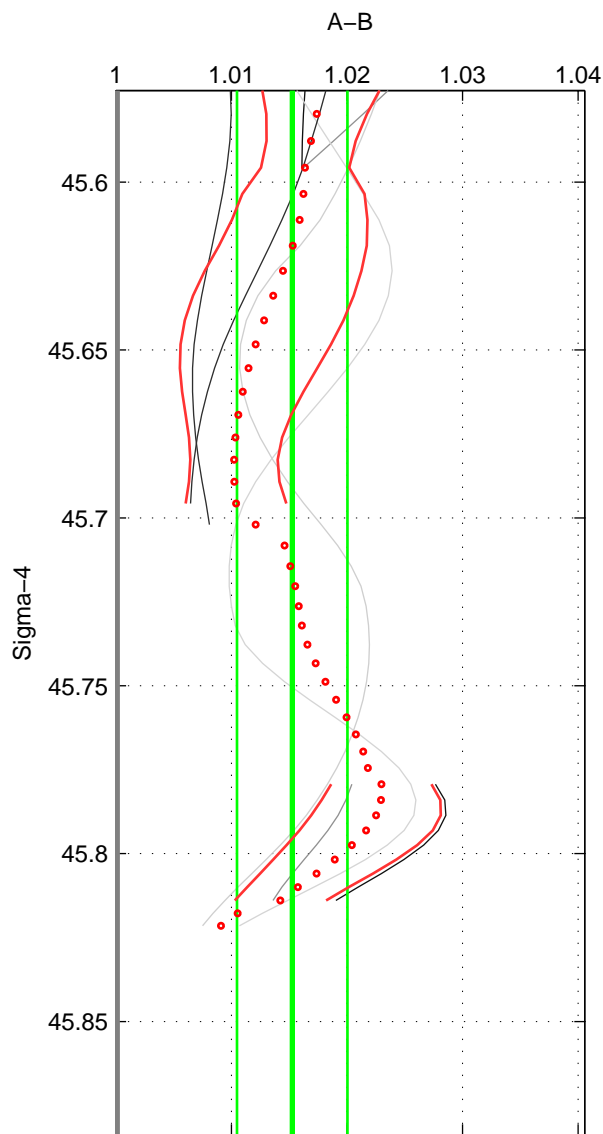

Cruise A (red). Date: Aug 1999 Cruisename: 570-49HO19990719
 Cruise B (blue). Date: May 1999 Cruisename: 687-49UP19990419

*** "Favourite" values are means of spaces 1 2.

	Offset	O.StDev	Ratio	R.Stdev	Rating
SIGMA:	0.622	0.192	1.015	0.005	3
THETA:	0.839	0.137	1.021	0.003	3
DEPTH:	0.938	0.266	1.024	0.007	2
FAV.:	0.730	0.165	1.018	0.004	3

Profiles of A: 4
 Profiles of B: 3
 Diff profs : 6
 WMoffset (A-B): 0.62212
 WMoffset stdev: 0.19234
 WMratio (A/B): 1.0153
 WMratio stdev: 0.0047764

Quality (1-5): 3

Profiles of A: 4
 Profiles of B: 3
 Diff profs : 6
 WMoffset (A-B): 0.83858
 WMoffset stdev: 0.13718
 WMratio (A/B): 1.0209
 WMratio stdev: 0.0034892

Quality (1-5): 3

Profiles of A: 4
 Profiles of B: 3
 Diff profs : 6
 WMoffset (A-B): 0.93828
 WMoffset stdev: 0.26598
 WMratio (A/B): 1.0239
 WMratio stdev: 0.007208

Quality (1-5): 2

Please note that statistics are bad.