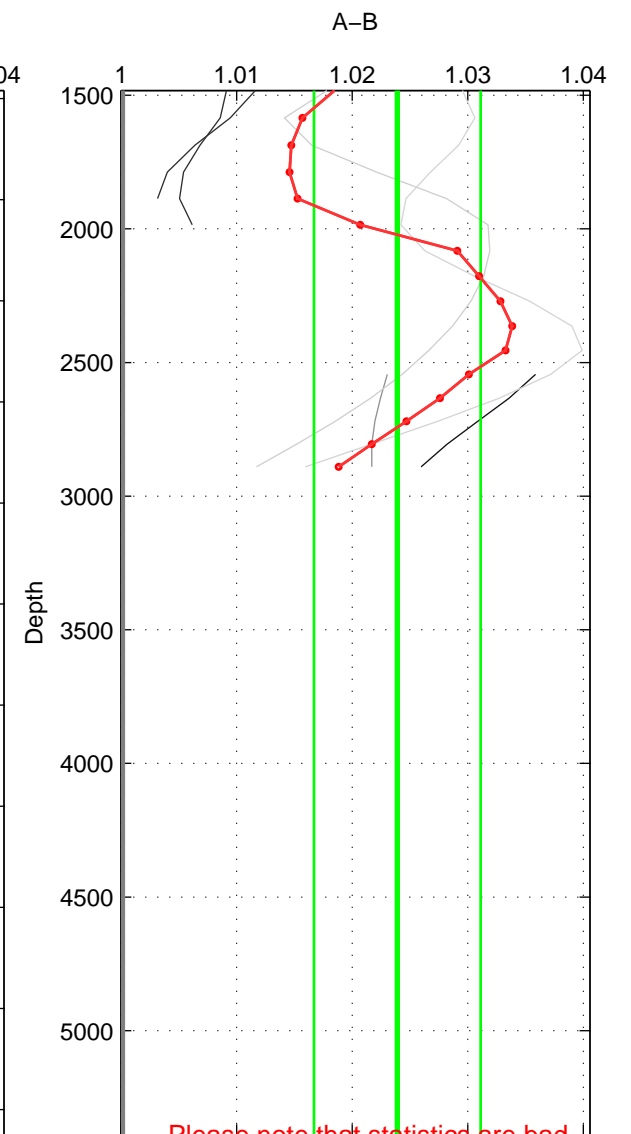

Cruise A (red). Date: Aug 1999 Cruisename: 570-49HO19990719
 Cruise B (blue). Date: May 1999 Cruisename: 687-49UP19990419

*** "Favourite" values are means of spaces 1 2.

	Offset	O.StDev	Ratio	R.Stdev	Rating
SIGMA:	0.622	0.192	1.015	0.005	3
THETA:	0.839	0.137	1.021	0.003	3
DEPTH:	0.938	0.266	1.024	0.007	2
FAV.:	0.730	0.165	1.018	0.004	3

Profiles of A: 4
 Profiles of B: 3
 Diff profs : 6
 WMoffset (A-B): 0.62212
 WMoffset stdev: 0.19234
 WMratio (A/B): 1.0153
 WMratio stdev: 0.0047764

Quality (1-5): 3

Profiles of A: 4
 Profiles of B: 3
 Diff profs : 6
 WMoffset (A-B): 0.83858
 WMoffset stdev: 0.13718
 WMratio (A/B): 1.0209
 WMratio stdev: 0.0034892

Quality (1-5): 3

Profiles of A: 4
 Profiles of B: 3
 Diff profs : 6
 WMoffset (A-B): 0.93828
 WMoffset stdev: 0.26598
 WMratio (A/B): 1.0239
 WMratio stdev: 0.007208

Quality (1-5): 2

Please note that statistics are bad.