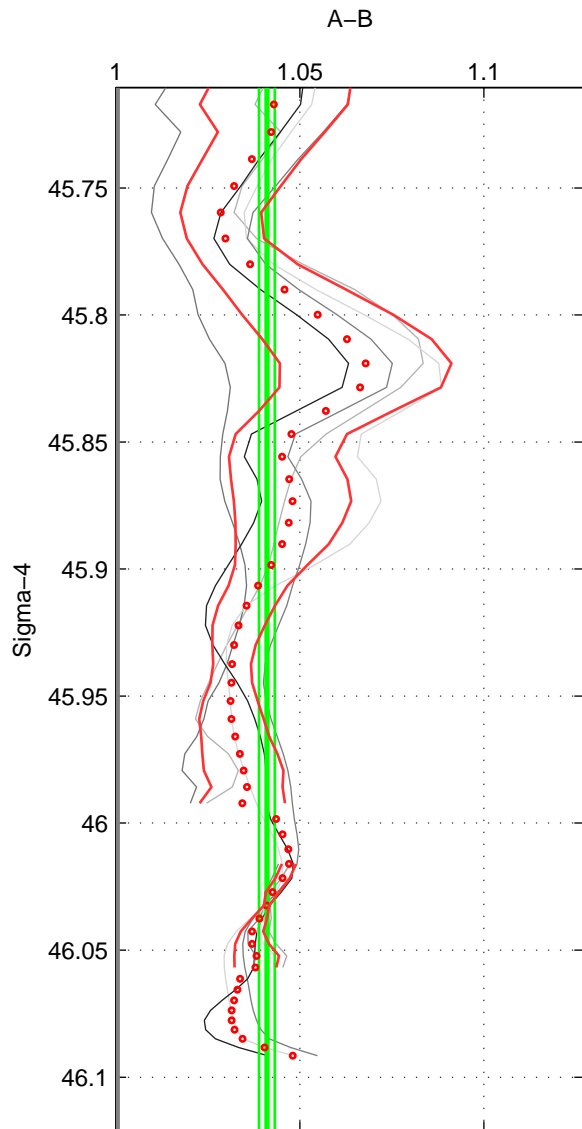

Cruise A (red). Date: Feb 1986 Cruisename: 363-35MF19850224

Cruise B (blue). Date: Mar 1994 Cruisename: 392-74DI19940219

*** "Favourite" values are means of spaces 1 2 3.

	Offset	O.StDev	Ratio	R.Stdev	Rating
SIGMA:	1.281	0.066	1.041	0.002	4
THETA:	1.295	0.049	1.041	0.002	4
DEPTH:	1.234	0.187	1.039	0.006	4
FAV.:	1.270	0.101	1.040	0.003	4

Profiles of A: 6
 Profiles of B: 5
 Diff profs : 8
 WMOffset (A-B): 1.2813
 WMOffset stdev: 0.06619
 WMratio (A/B): 1.041
 WMratio stdev: 0.0021522

Quality (1-5): 4

Profiles of A: 6
 Profiles of B: 5
 Diff profs : 8
 WMOffset (A-B): 1.2954
 WMOffset stdev: 0.048816
 WMratio (A/B): 1.0414
 WMratio stdev: 0.0016031

Quality (1-5): 4

Profiles of A: 6
 Profiles of B: 5
 Diff profs : 8
 WMOffset (A-B): 1.2337
 WMOffset stdev: 0.18727
 WMratio (A/B): 1.0389
 WMratio stdev: 0.0063348

Quality (1-5): 4