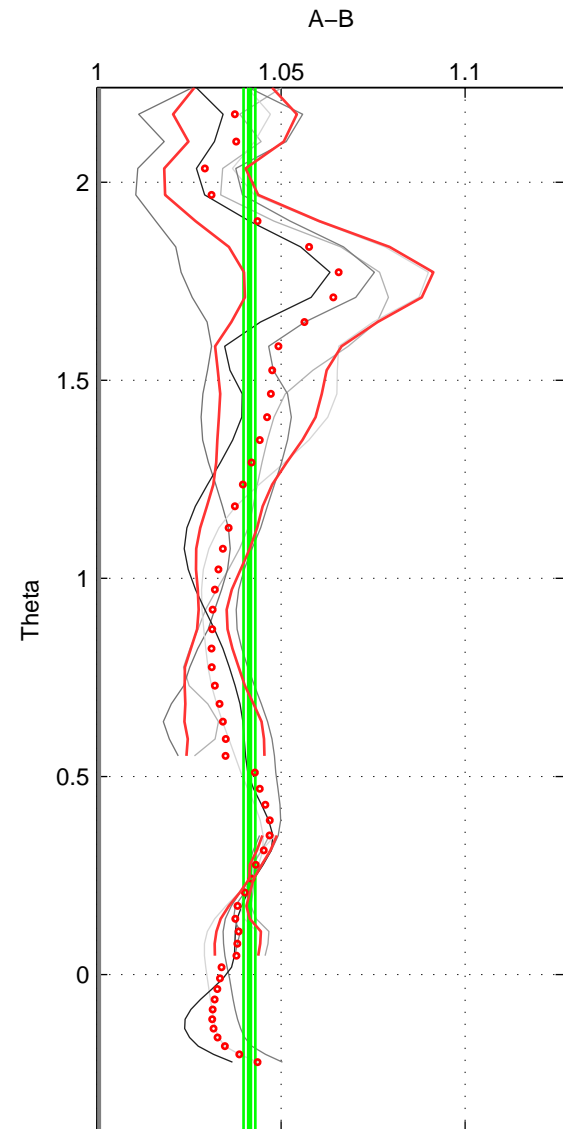

Cruise A (red). Date: Feb 1986 Cruisename: 363-35MF19850224

Cruise B (blue). Date: Mar 1994 Cruisename: 392-74DI19940219

*** "Favourite" values are means of spaces 1 2 3.

	Offset	O.StDev	Ratio	R.Stdev	Rating
SIGMA:	1.281	0.066	1.041	0.002	4
THETA:	1.295	0.049	1.041	0.002	4
DEPTH:	1.234	0.187	1.039	0.006	4
FAV.:	1.270	0.101	1.040	0.003	4

Profiles of A: 6
 Profiles of B: 5
 Diff profs : 8
 WMOffset (A-B): 1.2813
 WMOffset stdev: 0.06619
 WMratio (A/B): 1.041
 WMratio stdev: 0.0021522

Quality (1-5): 4

Profiles of A: 6
 Profiles of B: 5
 Diff profs : 8
 WMOffset (A-B): 1.2954
 WMOffset stdev: 0.048816
 WMratio (A/B): 1.0414
 WMratio stdev: 0.0016031

Quality (1-5): 4

Profiles of A: 6
 Profiles of B: 5
 Diff profs : 8
 WMOffset (A-B): 1.2337
 WMOffset stdev: 0.18727
 WMratio (A/B): 1.0389
 WMratio stdev: 0.0063348

Quality (1-5): 4