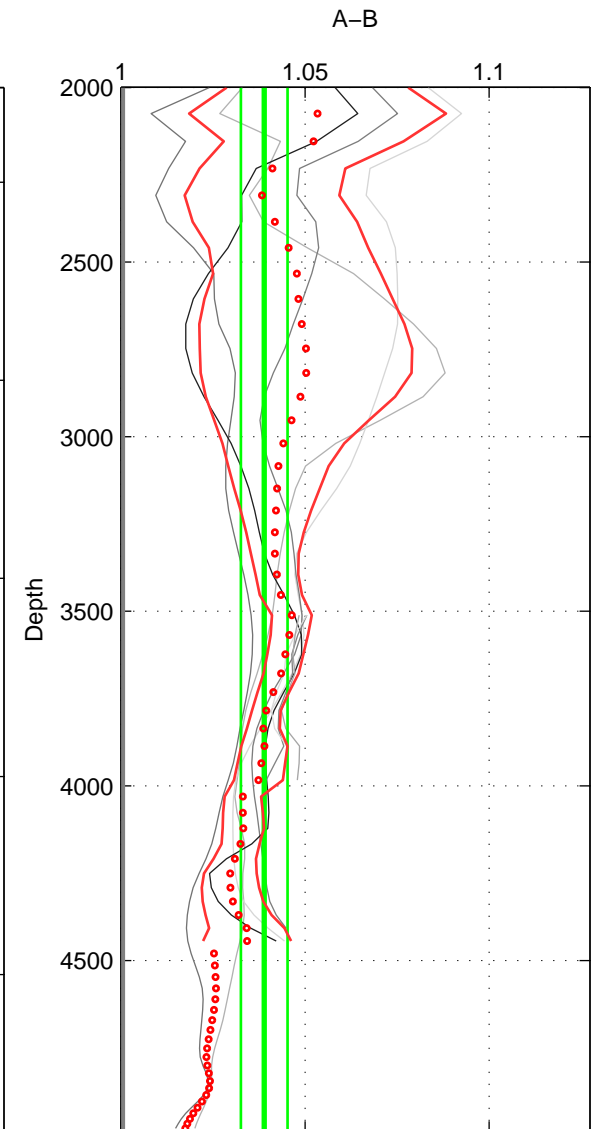

Cruise A (red). Date: Feb 1986 Cruisename: 363-35MF19850224

Cruise B (blue). Date: Mar 1994 Cruisename: 392-74DI19940219

*** "Favourite" values are means of spaces 1 2 3.

	Offset	O.StDev	Ratio	R.Stdev	Rating
SIGMA:	1.281	0.066	1.041	0.002	4
THETA:	1.295	0.049	1.041	0.002	4
DEPTH:	1.234	0.187	1.039	0.006	4
FAV.:	1.270	0.101	1.040	0.003	4

Profiles of A: 6
 Profiles of B: 5
 Diff profs : 8
 WMOffset (A-B): 1.2813
 WMOffset stdev: 0.06619
 WMratio (A/B): 1.041
 WMratio stdev: 0.0021522

Quality (1-5): 4

Profiles of A: 6
 Profiles of B: 5
 Diff profs : 8
 WMOffset (A-B): 1.2954
 WMOffset stdev: 0.048816
 WMratio (A/B): 1.0414
 WMratio stdev: 0.0016031

Quality (1-5): 4

Profiles of A: 6
 Profiles of B: 5
 Diff profs : 8
 WMOffset (A-B): 1.2337
 WMOffset stdev: 0.18727
 WMratio (A/B): 1.0389
 WMratio stdev: 0.0063348

Quality (1-5): 4