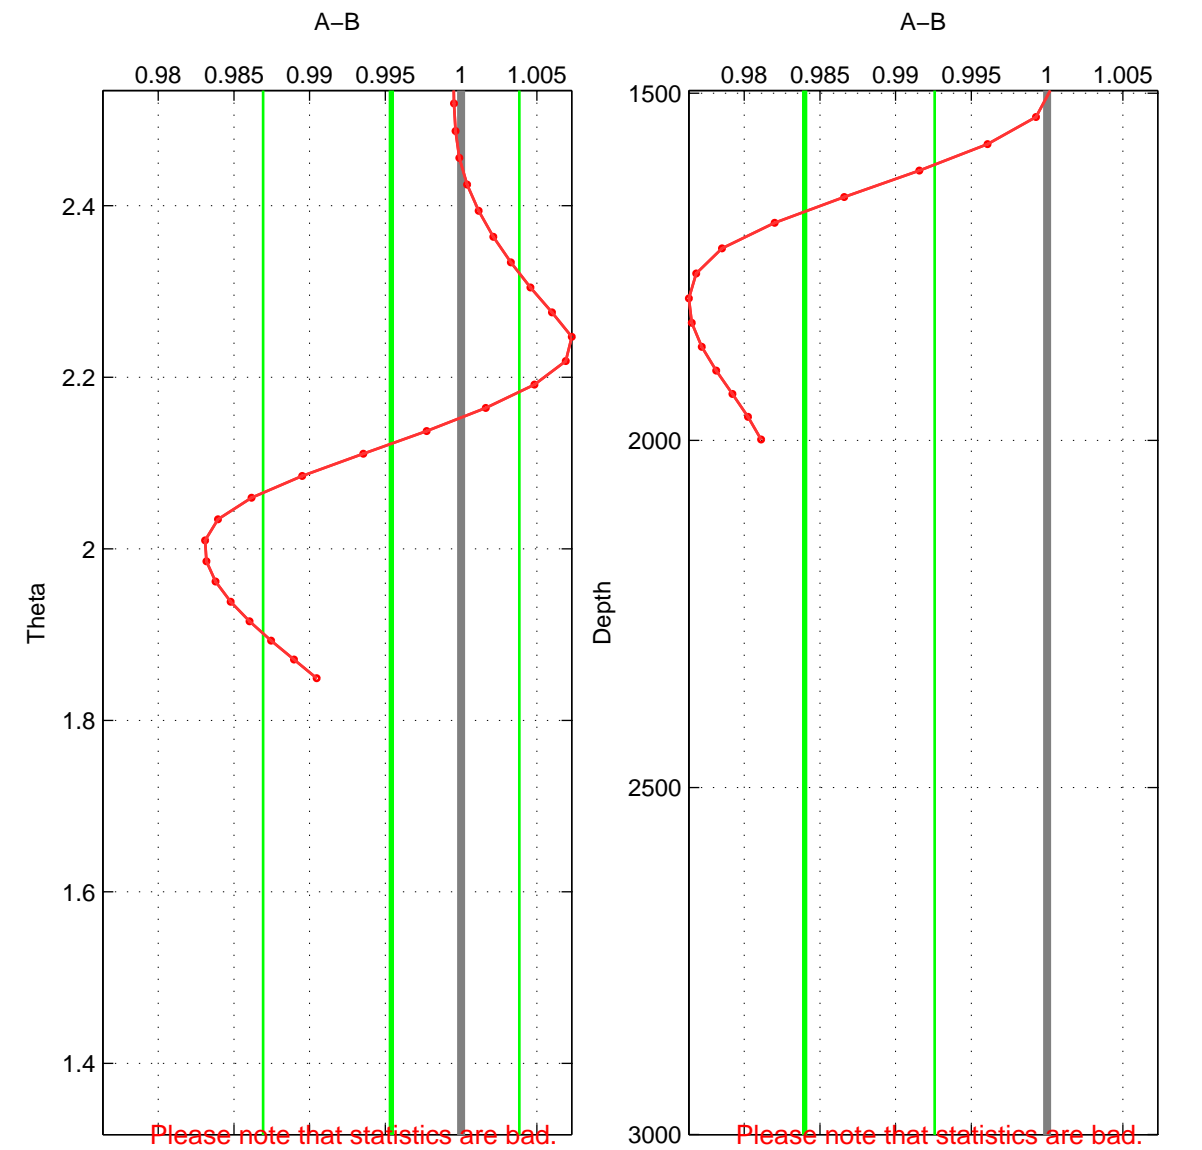

Cruise A (red). Date: Sep 1995 Cruisename: 549-49HG19950807

Cruise B (blue). Date: Nov 2001 Cruisename: 695-49UP20011010

*** "Favourite" values are means of spaces 2 3.

	Offset	O.StDev	Ratio	R.Stdev	Rating
SIGMA:	NaN	NaN	NaN	NaN	NaN
THETA:	-0.191	0.354	0.995	0.008	1
DEPTH:	-0.668	0.357	0.984	0.009	1
FAV.:	-0.430	0.355	0.990	0.009	1

Please note that statistics are bad.

Profiles of A: 4
 Profiles of B: 1
 Diff profs : 1
 WMoffset (A-B): -0.19067
 WMoffset stdev: 0.35352
 WMratio (A/B): 0.99539
 WMratio stdev: 0.0084592

Quality (1-5): 1

Please note that statistics are bad.

Profiles of A: 4
 Profiles of B: 1
 Diff profs : 1
 WMoffset (A-B): -0.66834
 WMoffset stdev: 0.35688
 WMratio (A/B): 0.984
 WMratio stdev: 0.0085812

Quality (1-5): 1