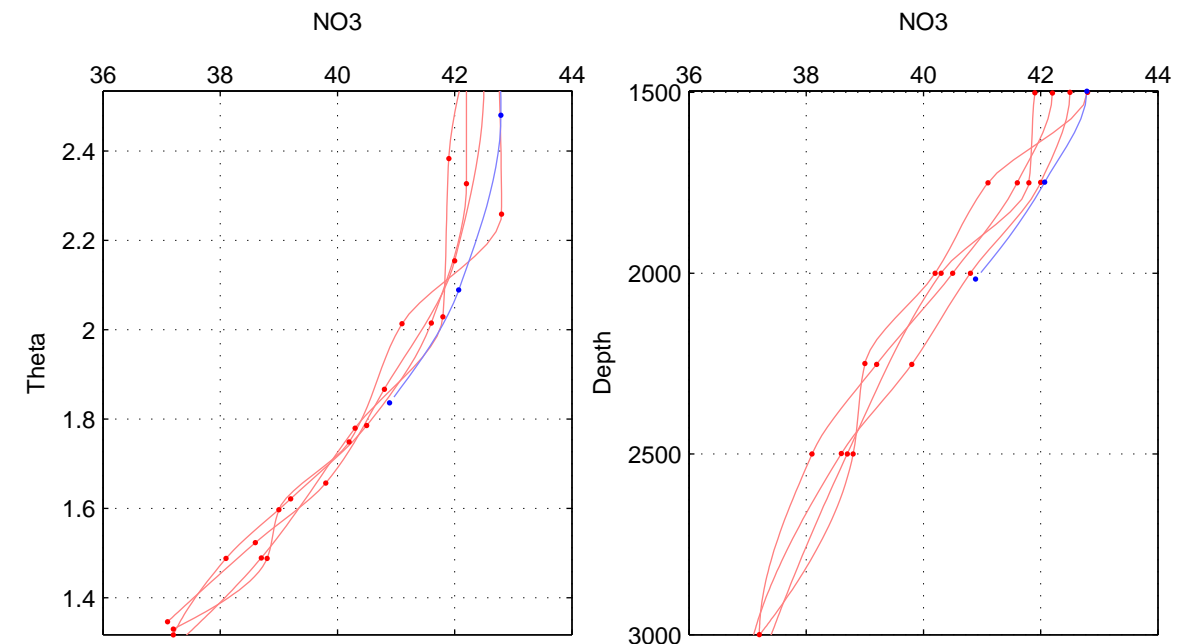

Cruise A (red). Date: Sep 1995 Cruisename: 549-49HG19950807

Cruise B (blue). Date: Nov 2001 Cruisename: 695-49UP20011010

*** "Favourite" values are means of spaces 2 3.

	Offset	O.StDev	Ratio	R.Stdev	Rating
SIGMA:	NaN	NaN	NaN	NaN	NaN
THETA:	-0.191	0.354	0.995	0.008	1
DEPTH:	-0.668	0.357	0.984	0.009	1
FAV.:	-0.430	0.355	0.990	0.009	1

Please note that statistics are bad.

Profiles of A: 4
 Profiles of B: 1
 Diff profs : 1
 WMoffset (A-B): -0.19067
 WMoffset stdev: 0.35352
 WMratio (A/B): 0.99539
 WMratio stdev: 0.0084592

Quality (1-5): 1

Please note that statistics are bad.

Profiles of A: 4
 Profiles of B: 1
 Diff profs : 1
 WMoffset (A-B): -0.66834
 WMoffset stdev: 0.35688
 WMratio (A/B): 0.984
 WMratio stdev: 0.0085812

Quality (1-5): 1