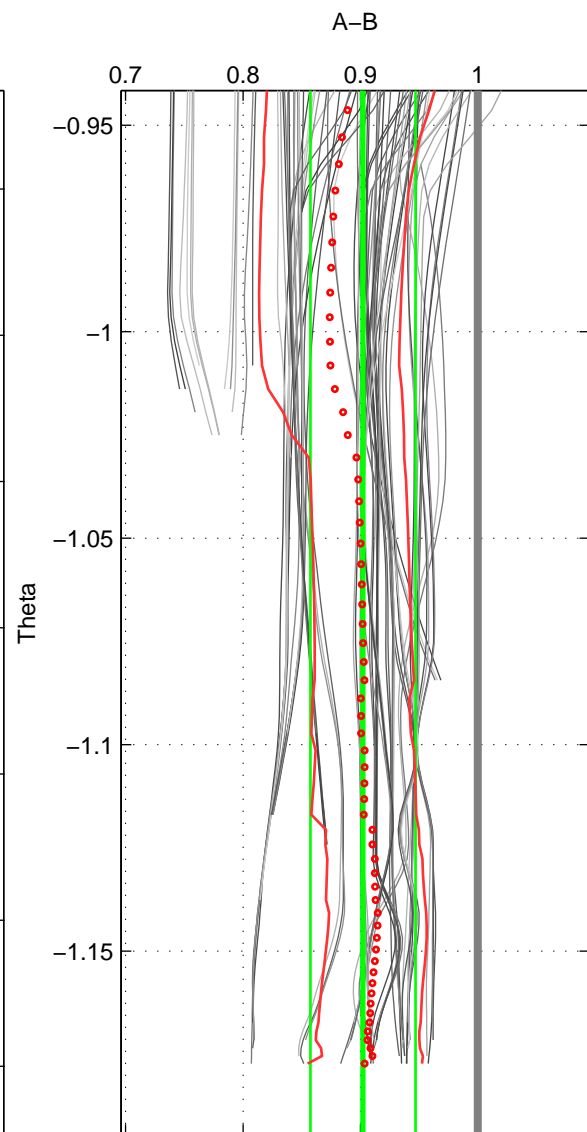

Cruise A (red). Date: Mar 1995 Cruisename: 73-58AA19950217

Cruise B (blue). Date: Nov 1996 Cruisename: 95-58JH19961030

*** "Favourite" values are means of spaces 1 2 3.

	Offset	O.StDev	Ratio	R.Stdev	Rating
SIGMA:	-1.259	0.450	0.912	0.031	4
THETA:	-1.402	0.642	0.902	0.045	4
DEPTH:	-1.152	0.433	0.920	0.030	4
FAV.:	-1.271	0.508	0.911	0.035	4

Profiles of A: 14
 Profiles of B: 13
 Diff profs : 74
 WMoffset (A-B): -1.2591
 WMoffset stdev: 0.45013
 WMratio (A/B): 0.91219
 WMratio stdev: 0.031341

Quality (1-5): 4

Profiles of A: 15
 Profiles of B: 13
 Diff profs : 77
 WMoffset (A-B): -1.4017
 WMoffset stdev: 0.64177
 WMratio (A/B): 0.9022
 WMratio stdev: 0.044692

Quality (1-5): 4

Profiles of A: 14
 Profiles of B: 13
 Diff profs : 74
 WMoffset (A-B): -1.1518
 WMoffset stdev: 0.43257
 WMratio (A/B): 0.91976
 WMratio stdev: 0.030102

Quality (1-5): 4