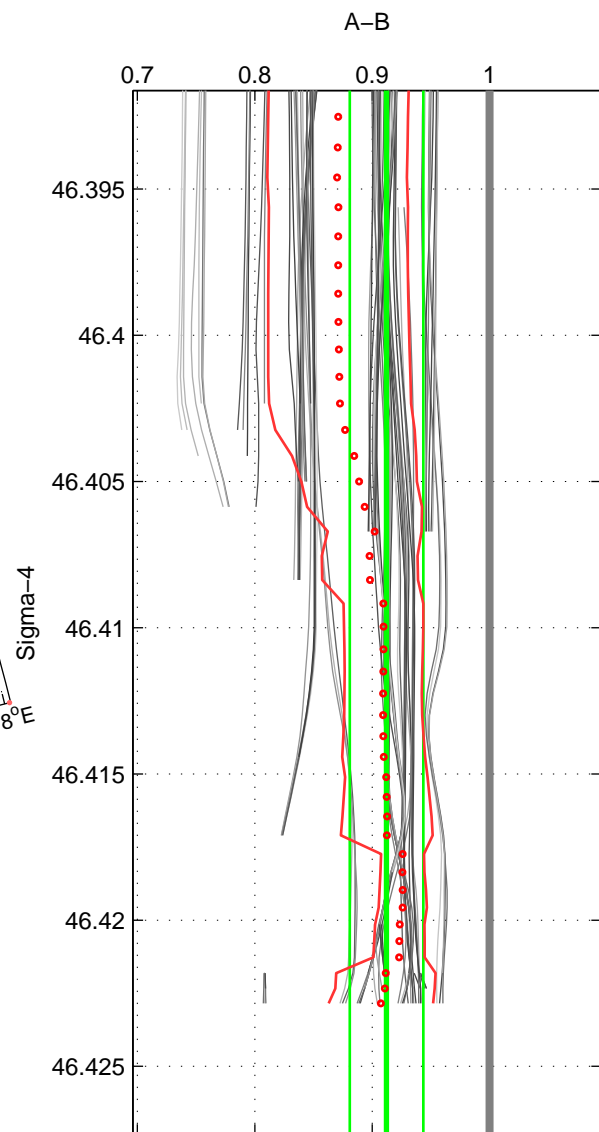

Cruise A (red). Date: Mar 1995 Cruisename: 73-58AA19950217

Cruise B (blue). Date: Nov 1996 Cruisename: 95-58JH19961030

*** "Favourite" values are means of spaces 1 2 3.

	Offset	O.StDev	Ratio	R.Stdev	Rating
SIGMA:	-1.259	0.450	0.912	0.031	4
THETA:	-1.402	0.642	0.902	0.045	4
DEPTH:	-1.152	0.433	0.920	0.030	4
FAV.:	-1.271	0.508	0.911	0.035	4

Profiles of A: 14
 Profiles of B: 13
 Diff profs : 74
 WMoffset (A-B): -1.2591
 WMoffset stdev: 0.45013
 WMratio (A/B): 0.91219
 WMratio stdev: 0.031341

Quality (1-5): 4

Profiles of A: 15
 Profiles of B: 13
 Diff profs : 77
 WMoffset (A-B): -1.4017
 WMoffset stdev: 0.64177
 WMratio (A/B): 0.9022
 WMratio stdev: 0.044692

Quality (1-5): 4

Profiles of A: 14
 Profiles of B: 13
 Diff profs : 74
 WMoffset (A-B): -1.1518
 WMoffset stdev: 0.43257
 WMratio (A/B): 0.91976
 WMratio stdev: 0.030102

Quality (1-5): 4