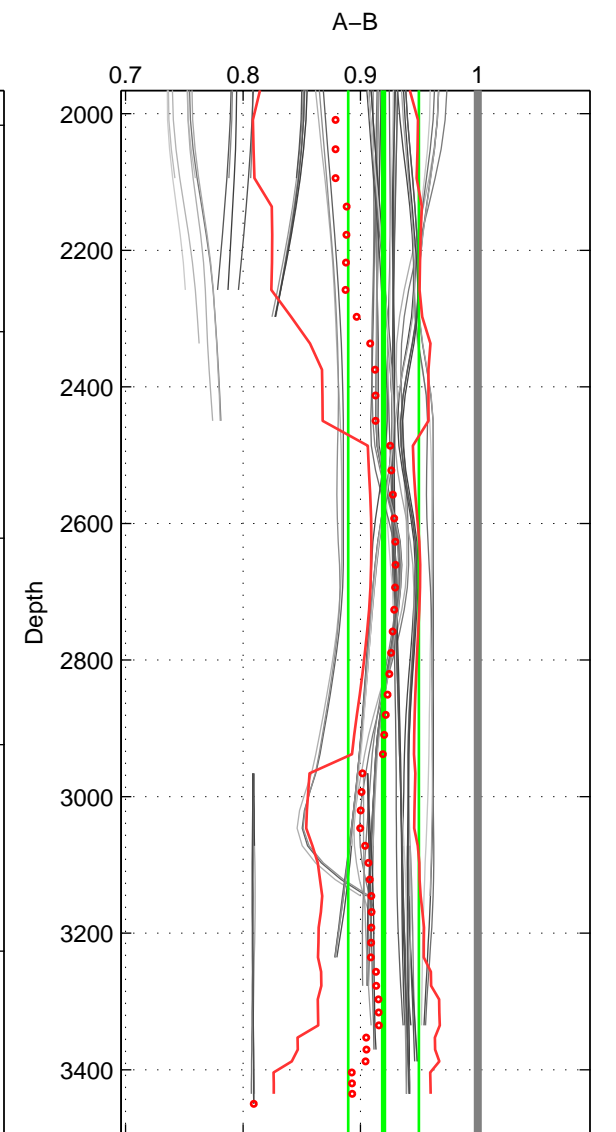

Cruise A (red). Date: Mar 1995 Cruisename: 73-58AA19950217

Cruise B (blue). Date: Nov 1996 Cruisename: 95-58JH19961030

*** "Favourite" values are means of spaces 1 2 3.

	Offset	O.StDev	Ratio	R.Stdev	Rating
SIGMA:	-1.259	0.450	0.912	0.031	4
THETA:	-1.402	0.642	0.902	0.045	4
DEPTH:	-1.152	0.433	0.920	0.030	4
FAV.:	-1.271	0.508	0.911	0.035	4

Profiles of A: 14
 Profiles of B: 13
 Diff profs : 74
 WMoffset (A-B): -1.2591
 WMoffset stdev: 0.45013
 WMratio (A/B): 0.91219
 WMratio stdev: 0.031341

Quality (1-5): 4

Profiles of A: 15
 Profiles of B: 13
 Diff profs : 77
 WMoffset (A-B): -1.4017
 WMoffset stdev: 0.64177
 WMratio (A/B): 0.9022
 WMratio stdev: 0.044692

Quality (1-5): 4

Profiles of A: 14
 Profiles of B: 13
 Diff profs : 74
 WMoffset (A-B): -1.1518
 WMoffset stdev: 0.43257
 WMratio (A/B): 0.91976
 WMratio stdev: 0.030102

Quality (1-5): 4