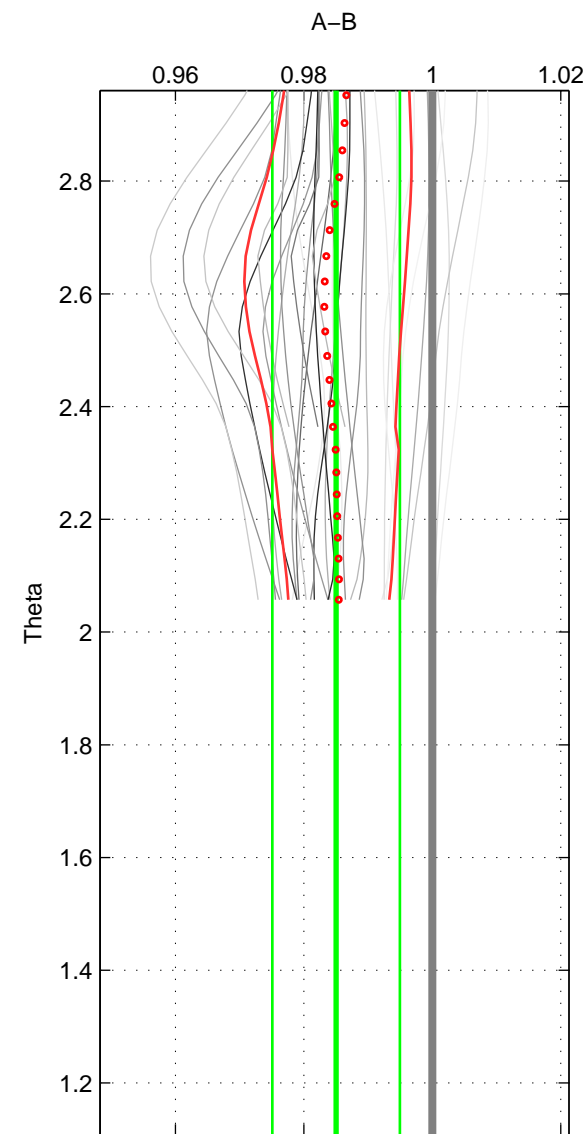

Cruise A (red). Date: Mar 1989 Cruisename: 507-32MW19890206

Cruise B (blue). Date: May 2001 Cruisename: 655-49UF20010509

\*\*\* "Favourite" values are means of spaces 1 2.

	Offset	O.StDev	Ratio	R.Stdev	Rating
SIGMA:	-0.597	0.393	0.985	0.010	4
THETA:	-0.594	0.394	0.985	0.010	4
DEPTH:	-0.593	0.035	0.985	0.001	3
FAV.:	-0.595	0.393	0.985	0.010	4

Profiles of A: 11  
 Profiles of B: 3  
 Diff profs : 29  
 WMoffset (A-B): -0.5968  
 WMoffset stdev: 0.39256  
 WMratio (A/B): 0.98494  
 WMratio stdev: 0.0098982

Quality (1-5): 4

Profiles of A: 11  
 Profiles of B: 3  
 Diff profs : 29  
 WMoffset (A-B): -0.59384  
 WMoffset stdev: 0.39358  
 WMratio (A/B): 0.98502  
 WMratio stdev: 0.0099231

Quality (1-5): 4

Profiles of A: 11  
 Profiles of B: 3  
 Diff profs : 29  
 WMoffset (A-B): -0.59335  
 WMoffset stdev: 0.034815  
 WMratio (A/B): 0.98505  
 WMratio stdev: 0.00084923

Quality (1-5): 3

Please note that statistics are bad.