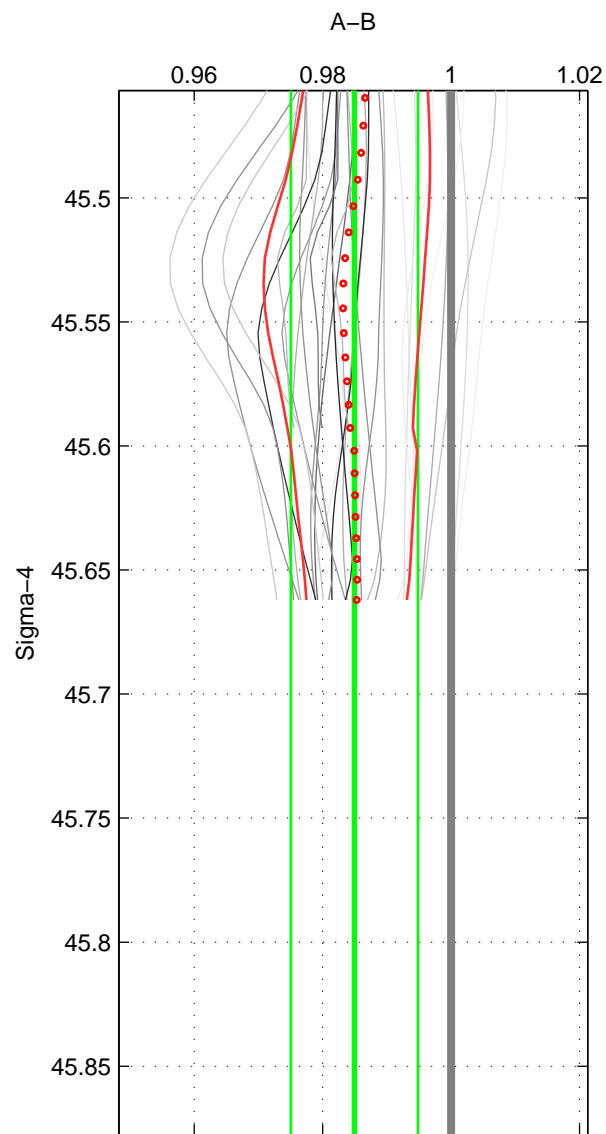

Cruise A (red). Date: Mar 1989 Cruisename: 507-32MW19890206

Cruise B (blue). Date: May 2001 Cruisename: 655-49UF20010509

\*\*\* "Favourite" values are means of spaces 1 2.

	Offset	O.StDev	Ratio	R.Stdev	Rating
SIGMA:	-0.597	0.393	0.985	0.010	4
THETA:	-0.594	0.394	0.985	0.010	4
DEPTH:	-0.593	0.035	0.985	0.001	3
FAV.:	-0.595	0.393	0.985	0.010	4

Profiles of A: 11  
 Profiles of B: 3  
 Diff profs : 29  
 WMoffset (A-B): -0.5968  
 WMoffset stdev: 0.39256  
 WMratio (A/B): 0.98494  
 WMratio stdev: 0.0098982

Quality (1-5): 4

Profiles of A: 11  
 Profiles of B: 3  
 Diff profs : 29  
 WMoffset (A-B): -0.59384  
 WMoffset stdev: 0.39358  
 WMratio (A/B): 0.98502  
 WMratio stdev: 0.0099231

Quality (1-5): 4

Profiles of A: 11  
 Profiles of B: 3  
 Diff profs : 29  
 WMoffset (A-B): -0.59335  
 WMoffset stdev: 0.034815  
 WMratio (A/B): 0.98505  
 WMratio stdev: 0.00084923

Quality (1-5): 3

Please note that statistics are bad.