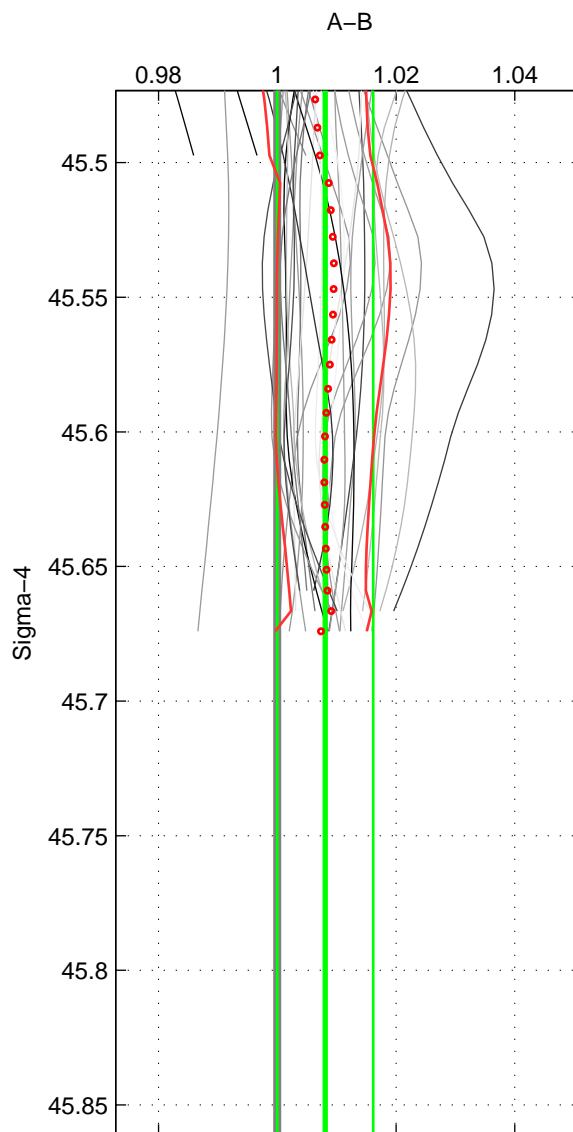

Cruise A (red). Date: Feb 2003 Cruisename: 660-49UF20030225

Cruise B (blue). Date: Feb 2004 Cruisename: 664-49UF20040120

*** "Favourite" values are means of spaces 1 2.

	Offset	O.StDev	Ratio	R.Stdev	Rating
SIGMA:	0.315	0.315	1.008	0.008	5
THETA:	0.306	0.344	1.008	0.009	5
DEPTH:	0.218	0.018	1.006	0.000	3
FAV.:	0.311	0.330	1.008	0.008	5

Profiles of A: 9
 Profiles of B: 12
 Diff profs : 31
 WMoffset (A-B): 0.31492
 WMoffset stdev: 0.31539
 WMratio (A/B): 1.0081
 WMratio stdev: 0.0080958

Quality (1-5): 5

Profiles of A: 9
 Profiles of B: 12
 Diff profs : 31
 WMoffset (A-B): 0.3063
 WMoffset stdev: 0.34372
 WMratio (A/B): 1.0079
 WMratio stdev: 0.0088269

Quality (1-5): 5

Profiles of A: 9
 Profiles of B: 12
 Diff profs : 31
 WMoffset (A-B): 0.21777
 WMoffset stdev: 0.017918
 WMratio (A/B): 1.0056
 WMratio stdev: 0.00049218

Quality (1-5): 3

Please note that statistics are bad.