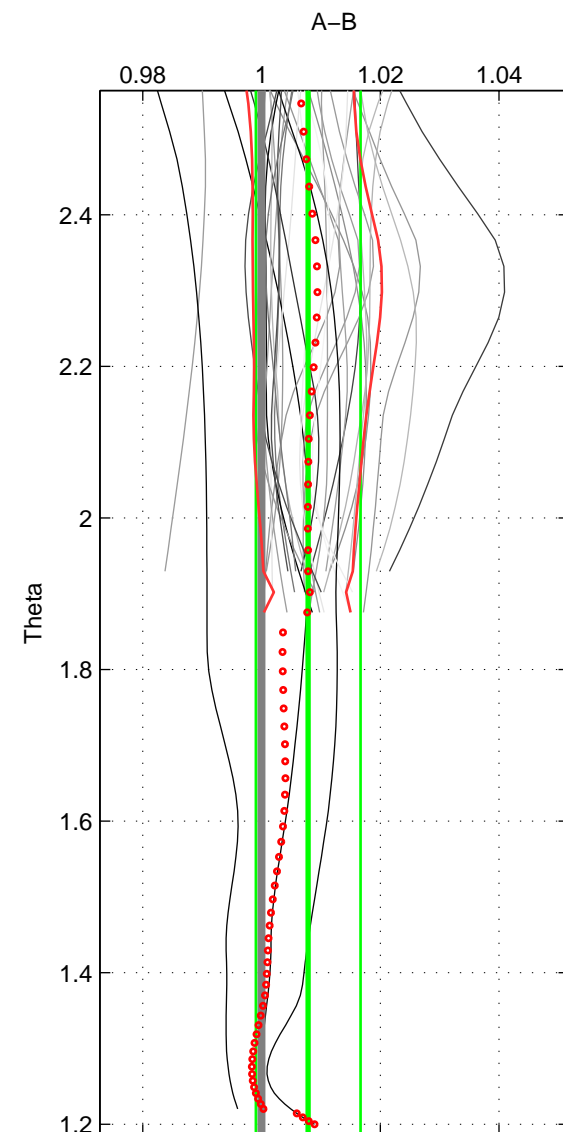

Cruise A (red). Date: Feb 2003 Cruisename: 660-49UF20030225

Cruise B (blue). Date: Feb 2004 Cruisename: 664-49UF20040120

*** "Favourite" values are means of spaces 1 2.

	Offset	O.StDev	Ratio	R.Stdev	Rating
SIGMA:	0.315	0.315	1.008	0.008	5
THETA:	0.306	0.344	1.008	0.009	5
DEPTH:	0.218	0.018	1.006	0.000	3
FAV.:	0.311	0.330	1.008	0.008	5

Profiles of A: 9
 Profiles of B: 12
 Diff profs : 31
 WMoffset (A-B): 0.31492
 WMoffset stdev: 0.31539
 WMratio (A/B): 1.0081
 WMratio stdev: 0.0080958

Quality (1-5): 5

Profiles of A: 9
 Profiles of B: 12
 Diff profs : 31
 WMoffset (A-B): 0.3063
 WMoffset stdev: 0.34372
 WMratio (A/B): 1.0079
 WMratio stdev: 0.0088269

Quality (1-5): 5

Profiles of A: 9
 Profiles of B: 12
 Diff profs : 31
 WMoffset (A-B): 0.21777
 WMoffset stdev: 0.017918
 WMratio (A/B): 1.0056
 WMratio stdev: 0.00049218

Quality (1-5): 3

Please note that statistics are bad.