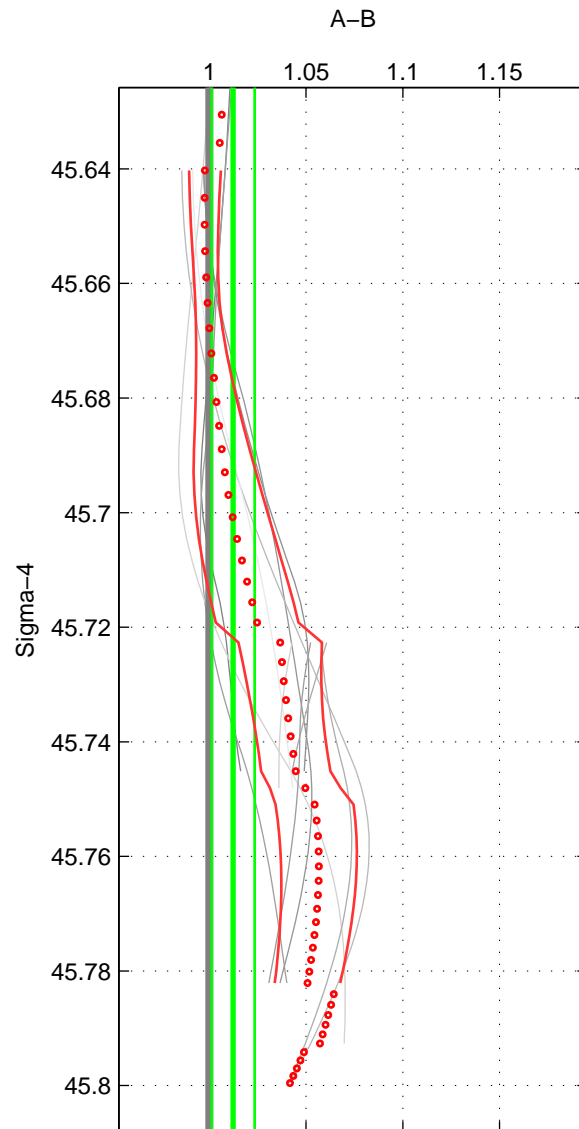

Cruise A (red). Date: Jan 2011 Cruisename: 280-45CE20110103

Cruise B (blue). Date: Sep 2005 Cruisename: 291-64PE20050907

*** "Favourite" values are means of spaces 1 2 3.

	Offset	O.StDev	Ratio	R.Stdev	Rating
SIGMA:	0.221	0.195	1.012	0.011	2
THETA:	0.570	0.421	1.031	0.023	2
DEPTH:	-0.054	0.240	0.997	0.013	2
FAV.:	0.246	0.285	1.014	0.016	2

Profiles of A: 3
 Profiles of B: 4
 Diff profs : 11
 WMoffset (A-B): 0.22081
 WMoffset stdev: 0.1945
 WMratio (A/B): 1.0124
 WMratio stdev: 0.011072

Quality (1-5): 2

Profiles of A: 3
 Profiles of B: 4
 Diff profs : 11
 WMoffset (A-B): 0.57021
 WMoffset stdev: 0.421
 WMratio (A/B): 1.0314
 WMratio stdev: 0.02335

Quality (1-5): 2

Profiles of A: 3
 Profiles of B: 4
 Diff profs : 9
 WMoffset (A-B): -0.053699
 WMoffset stdev: 0.24022
 WMratio (A/B): 0.99715
 WMratio stdev: 0.013405

Quality (1-5): 2