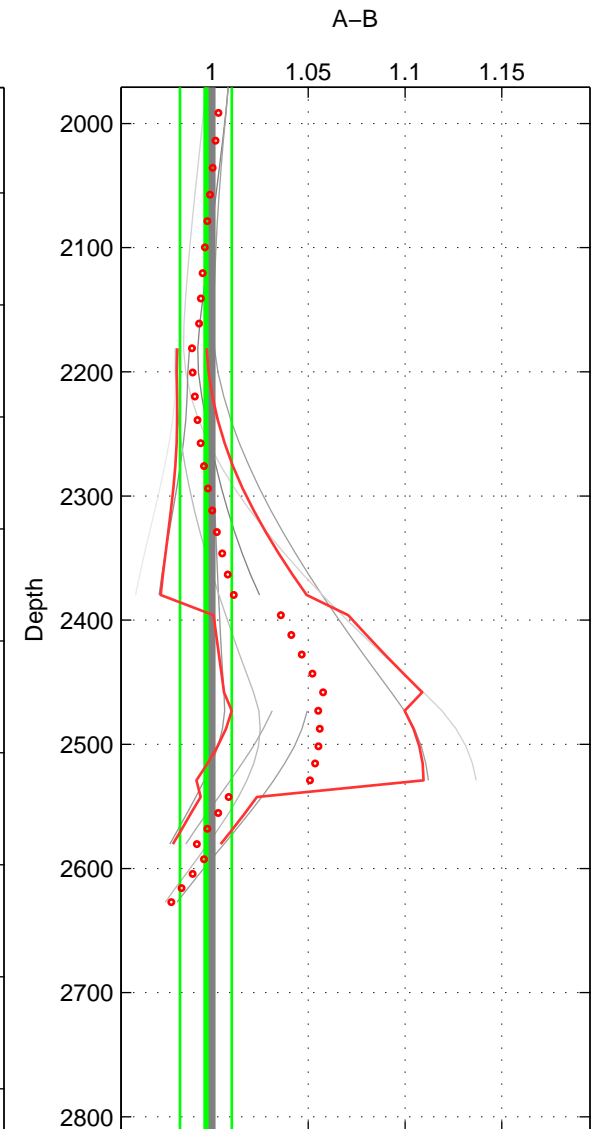

Cruise A (red). Date: Jan 2011 Cruisename: 280-45CE20110103

Cruise B (blue). Date: Sep 2005 Cruisename: 291-64PE20050907

*** "Favourite" values are means of spaces 1 2 3.

	Offset	O.StDev	Ratio	R.Stdev	Rating
SIGMA:	0.221	0.195	1.012	0.011	2
THETA:	0.570	0.421	1.031	0.023	2
DEPTH:	-0.054	0.240	0.997	0.013	2
FAV.:	0.246	0.285	1.014	0.016	2

Profiles of A: 3
 Profiles of B: 4
 Diff profs : 11
 WMoffset (A-B): 0.22081
 WMoffset stdev: 0.1945
 WMratio (A/B): 1.0124
 WMratio stdev: 0.011072

Quality (1-5): 2

Profiles of A: 3
 Profiles of B: 4
 Diff profs : 11
 WMoffset (A-B): 0.57021
 WMoffset stdev: 0.421
 WMratio (A/B): 1.0314
 WMratio stdev: 0.02335

Quality (1-5): 2

Profiles of A: 3
 Profiles of B: 4
 Diff profs : 9
 WMoffset (A-B): -0.053699
 WMoffset stdev: 0.24022
 WMratio (A/B): 0.99715
 WMratio stdev: 0.013405

Quality (1-5): 2