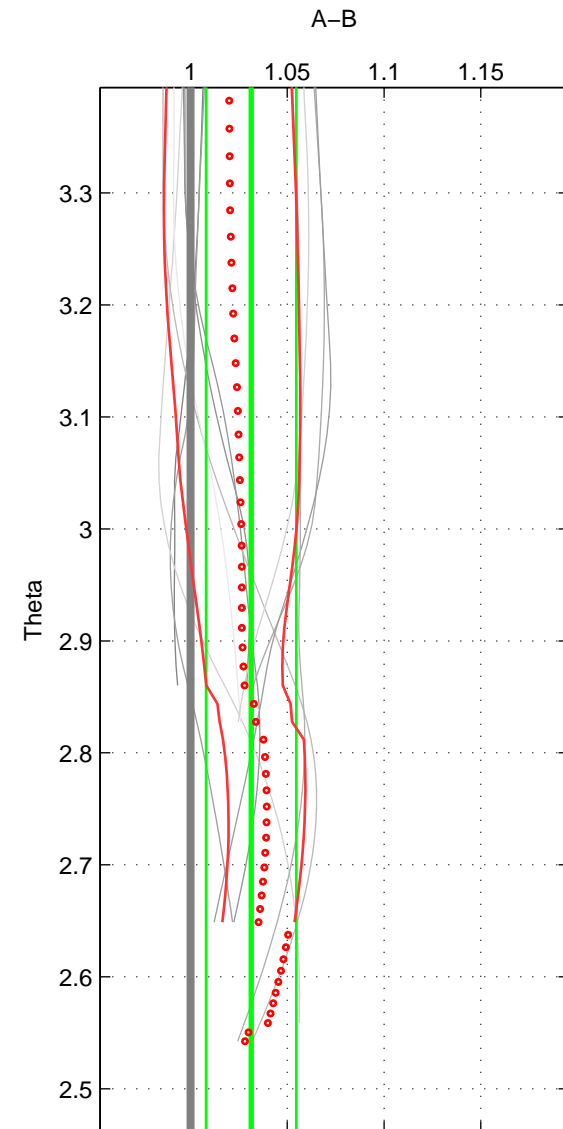

Cruise A (red). Date: Jan 2011 Cruisename: 280-45CE20110103

Cruise B (blue). Date: Sep 2005 Cruisename: 291-64PE20050907

*** "Favourite" values are means of spaces 1 2 3.

	Offset	O.StDev	Ratio	R.Stdev	Rating
SIGMA:	0.221	0.195	1.012	0.011	2
THETA:	0.570	0.421	1.031	0.023	2
DEPTH:	-0.054	0.240	0.997	0.013	2
FAV.:	0.246	0.285	1.014	0.016	2

Profiles of A: 3
 Profiles of B: 4
 Diff profs : 11
 WMoffset (A-B): 0.22081
 WMoffset stdev: 0.1945
 WMratio (A/B): 1.0124
 WMratio stdev: 0.011072

Quality (1-5): 2

Profiles of A: 3
 Profiles of B: 4
 Diff profs : 11
 WMoffset (A-B): 0.57021
 WMoffset stdev: 0.421
 WMratio (A/B): 1.0314
 WMratio stdev: 0.02335

Quality (1-5): 2

Profiles of A: 3
 Profiles of B: 4
 Diff profs : 9
 WMoffset (A-B): -0.053699
 WMoffset stdev: 0.24022
 WMratio (A/B): 0.99715
 WMratio stdev: 0.013405

Quality (1-5): 2