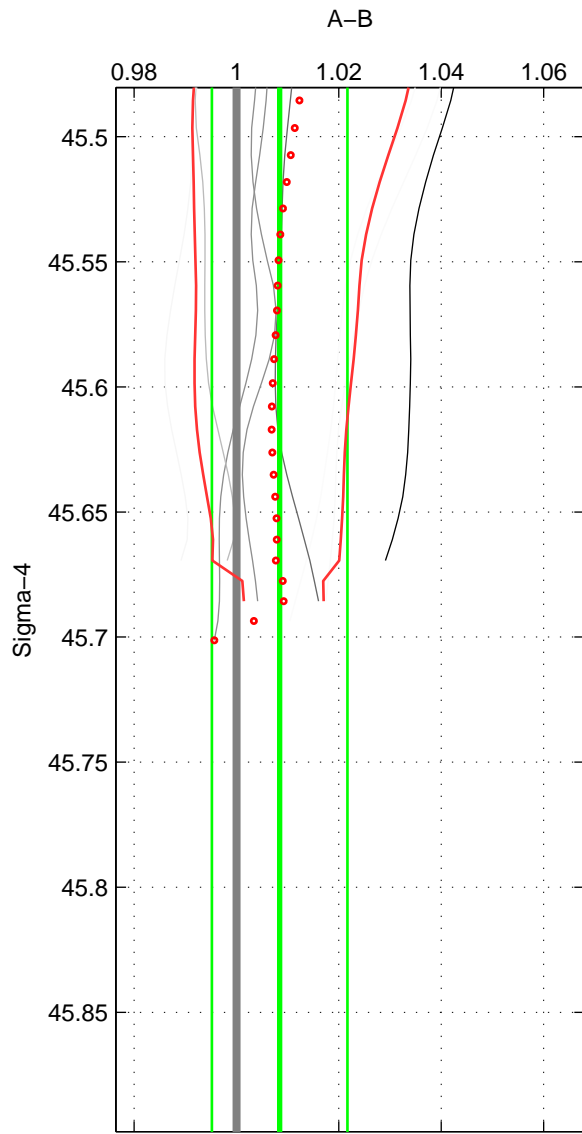

Cruise A (red). Date: Sep 1999 Cruisename: 554-49HG19990804

Cruise B (blue). Date: Jul 2005 Cruisename: 669-49UF20050615

\*\*\* "Favourite" values are means of spaces 1 2.

	Offset	O.StDev	Ratio	R.Stdev	Rating
SIGMA:	0.341	0.538	1.008	0.013	4
THETA:	0.302	0.597	1.007	0.015	4
DEPTH:	0.293	0.100	1.007	0.002	3
FAV.:	0.322	0.567	1.008	0.014	4

Profiles of A: 4  
 Profiles of B: 9  
 Diff profs : 9  
 WMoffset (A-B): 0.34149  
 WMoffset stdev: 0.53796  
 WMratio (A/B): 1.0084  
 WMratio stdev: 0.013258

Quality (1-5): 4

Profiles of A: 4  
 Profiles of B: 9  
 Diff profs : 9  
 WMoffset (A-B): 0.30228  
 WMoffset stdev: 0.5968  
 WMratio (A/B): 1.0075  
 WMratio stdev: 0.014629

Quality (1-5): 4

Profiles of A: 4  
 Profiles of B: 9  
 Diff profs : 9  
 WMoffset (A-B): 0.29318  
 WMoffset stdev: 0.099774  
 WMratio (A/B): 1.0072  
 WMratio stdev: 0.002278

Quality (1-5): 3

Please note that statistics are bad.