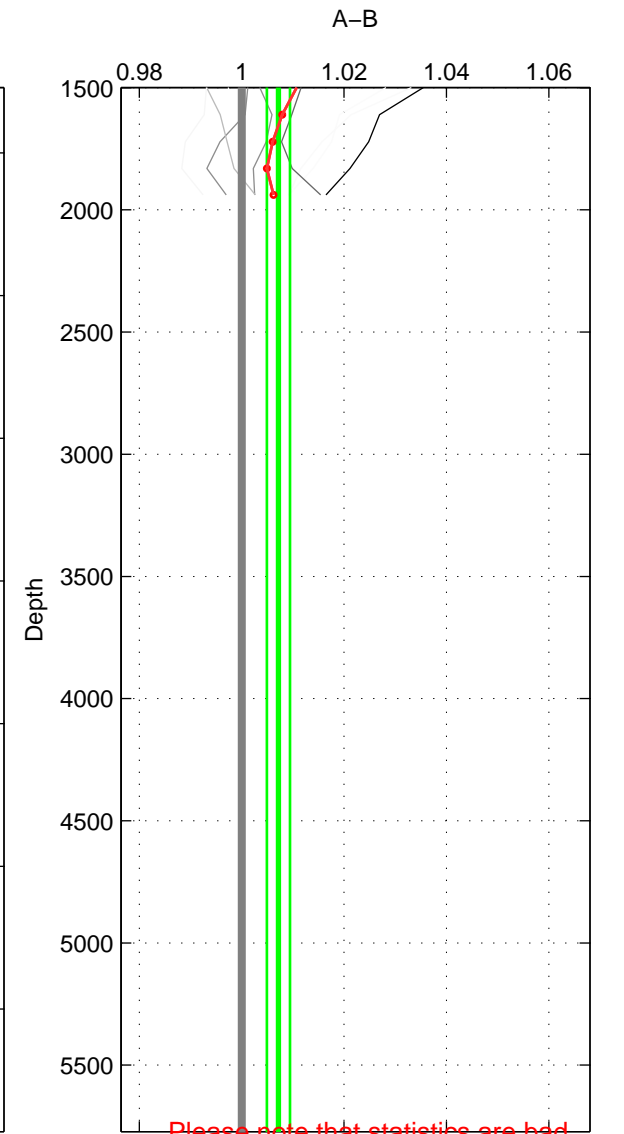

Cruise A (red). Date: Sep 1999 Cruisename: 554-49HG19990804

Cruise B (blue). Date: Jul 2005 Cruisename: 669-49UF20050615

\*\*\* "Favourite" values are means of spaces 1 2.

	Offset	O.StDev	Ratio	R.Stdev	Rating
SIGMA:	0.341	0.538	1.008	0.013	4
THETA:	0.302	0.597	1.007	0.015	4
DEPTH:	0.293	0.100	1.007	0.002	3
FAV.:	0.322	0.567	1.008	0.014	4

Profiles of A: 4  
 Profiles of B: 9  
 Diff profs : 9  
 WMoffset (A-B): 0.34149  
 WMoffset stdev: 0.53796  
 WMratio (A/B): 1.0084  
 WMratio stdev: 0.013258

Quality (1-5): 4

Profiles of A: 4  
 Profiles of B: 9  
 Diff profs : 9  
 WMoffset (A-B): 0.30228  
 WMoffset stdev: 0.5968  
 WMratio (A/B): 1.0075  
 WMratio stdev: 0.014629

Quality (1-5): 4

Profiles of A: 4  
 Profiles of B: 9  
 Diff profs : 9  
 WMoffset (A-B): 0.29318  
 WMoffset stdev: 0.099774  
 WMratio (A/B): 1.0072  
 WMratio stdev: 0.002278

Quality (1-5): 3

Please note that statistics are bad.