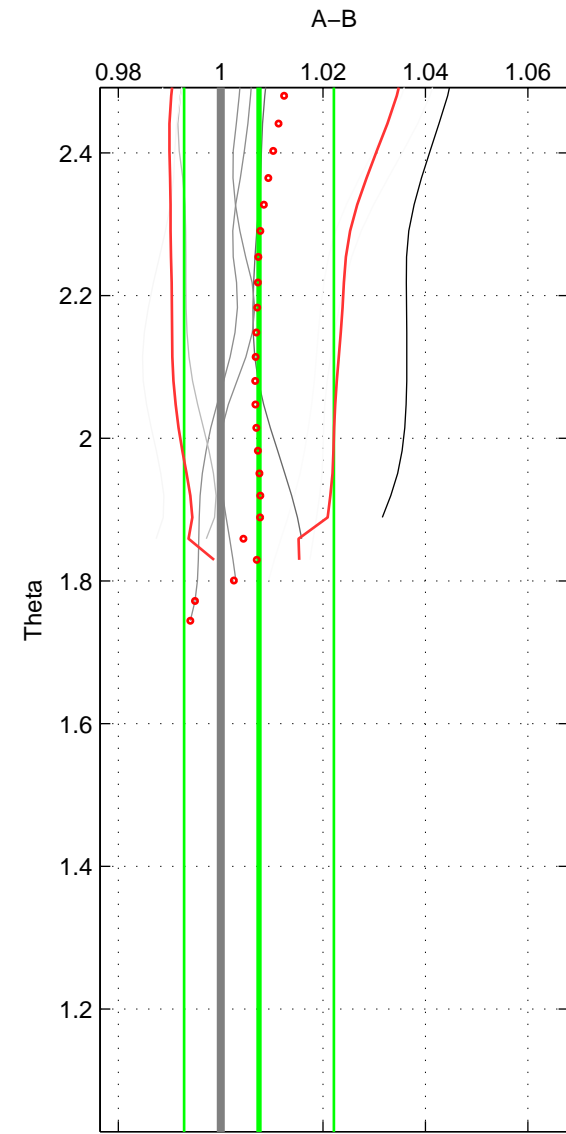

Cruise A (red). Date: Sep 1999 Cruisename: 554-49HG19990804

Cruise B (blue). Date: Jul 2005 Cruisename: 669-49UF20050615

\*\*\* "Favourite" values are means of spaces 1 2.

	Offset	O.StDev	Ratio	R.Stdev	Rating
SIGMA:	0.341	0.538	1.008	0.013	4
THETA:	0.302	0.597	1.007	0.015	4
DEPTH:	0.293	0.100	1.007	0.002	3
FAV.:	0.322	0.567	1.008	0.014	4

Profiles of A: 4  
 Profiles of B: 9  
 Diff profs : 9  
 WMoffset (A-B): 0.34149  
 WMoffset stdev: 0.53796  
 WMratio (A/B): 1.0084  
 WMratio stdev: 0.013258

Quality (1-5): 4

Profiles of A: 4  
 Profiles of B: 9  
 Diff profs : 9  
 WMoffset (A-B): 0.30228  
 WMoffset stdev: 0.5968  
 WMratio (A/B): 1.0075  
 WMratio stdev: 0.014629

Quality (1-5): 4

Profiles of A: 4  
 Profiles of B: 9  
 Diff profs : 9  
 WMoffset (A-B): 0.29318  
 WMoffset stdev: 0.099774  
 WMratio (A/B): 1.0072  
 WMratio stdev: 0.002278

Quality (1-5): 3

Please note that statistics are bad.