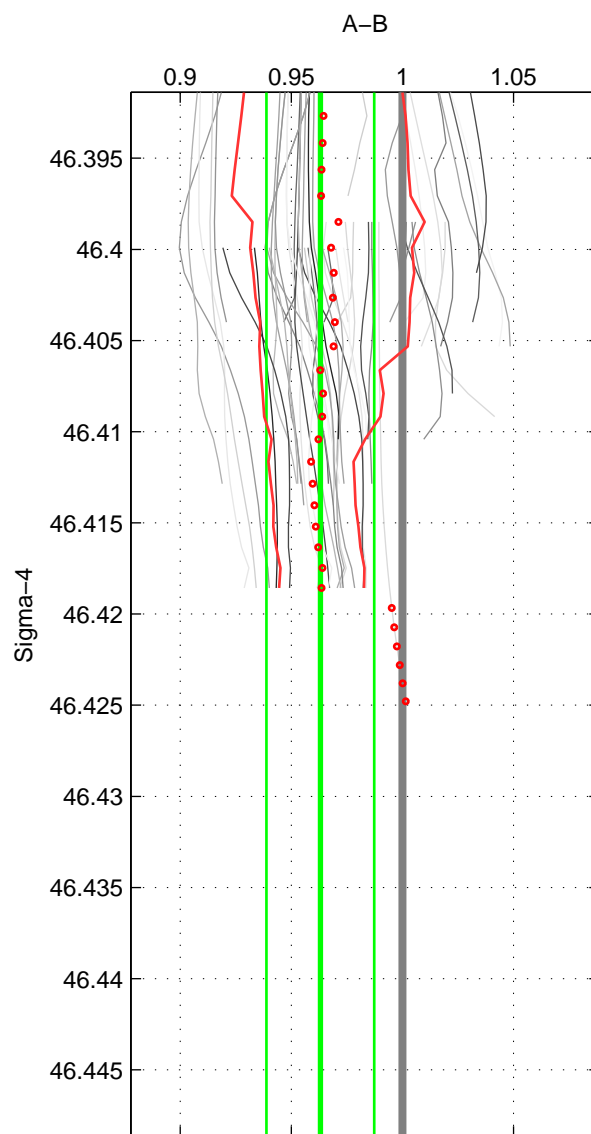

Cruise A (red). Date: Aug 1993 Cruisename: 87-58JH19930730

Cruise B (blue). Date: Aug 1998 Cruisename: 97-58JH19980801

\*\*\* "Favourite" values are means of spaces 2 3.

	Offset	O.StDev	Ratio	R.Stdev	Rating
SIGMA:	-0.561	0.368	0.963	0.024	3
THETA:	-0.504	0.373	0.967	0.025	4
DEPTH:	-0.351	0.119	0.977	0.008	4
FAV.:	-0.427	0.246	0.972	0.016	4

Profiles of A: 9  
 Profiles of B: 16  
 Diff profs: 50  
 WMoffset (A-B): -0.56062  
 WMoffset stdev: 0.36827  
 WMratio (A/B): 0.96305  
 WMratio stdev: 0.024258

Quality (1-5): 3

Profiles of A: 9  
 Profiles of B: 20  
 Diff profs: 50  
 WMoffset (A-B): -0.50352  
 WMoffset stdev: 0.3725  
 WMratio (A/B): 0.96681  
 WMratio stdev: 0.024589

Quality (1-5): 4

Profiles of A: 9  
 Profiles of B: 20  
 Diff profs: 64  
 WMoffset (A-B): -0.35095  
 WMoffset stdev: 0.11905  
 WMratio (A/B): 0.97688  
 WMratio stdev: 0.0076893

Quality (1-5): 4