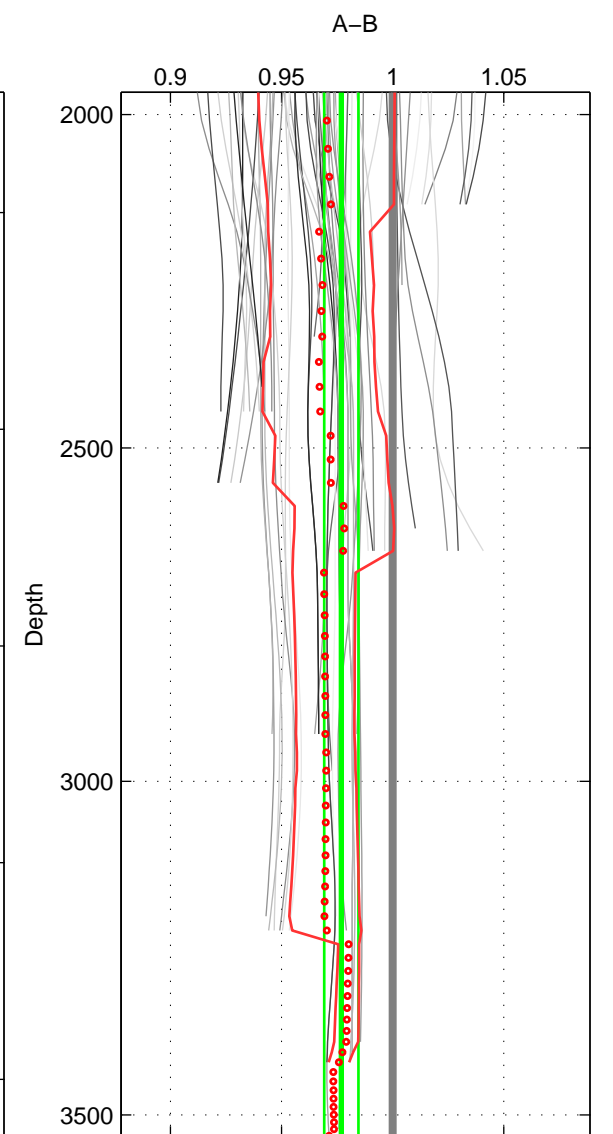

Cruise A (red). Date: Aug 1993 Cruisename: 87-58JH19930730

Cruise B (blue). Date: Aug 1998 Cruisename: 97-58JH19980801

\*\*\* "Favourite" values are means of spaces 2 3.

	Offset	O.StDev	Ratio	R.Stdev	Rating
SIGMA:	-0.561	0.368	0.963	0.024	3
THETA:	-0.504	0.373	0.967	0.025	4
DEPTH:	-0.351	0.119	0.977	0.008	4
FAV.:	-0.427	0.246	0.972	0.016	4

Profiles of A: 9  
 Profiles of B: 16  
 Diff profs: 50  
 WMoffset (A-B): -0.56062  
 WMoffset stdev: 0.36827  
 WMratio (A/B): 0.96305  
 WMratio stdev: 0.024258

Quality (1-5): 3

Profiles of A: 9  
 Profiles of B: 20  
 Diff profs: 50  
 WMoffset (A-B): -0.50352  
 WMoffset stdev: 0.3725  
 WMratio (A/B): 0.96681  
 WMratio stdev: 0.024589

Quality (1-5): 4

Profiles of A: 9  
 Profiles of B: 20  
 Diff profs: 64  
 WMoffset (A-B): -0.35095  
 WMoffset stdev: 0.11905  
 WMratio (A/B): 0.97688  
 WMratio stdev: 0.0076893

Quality (1-5): 4