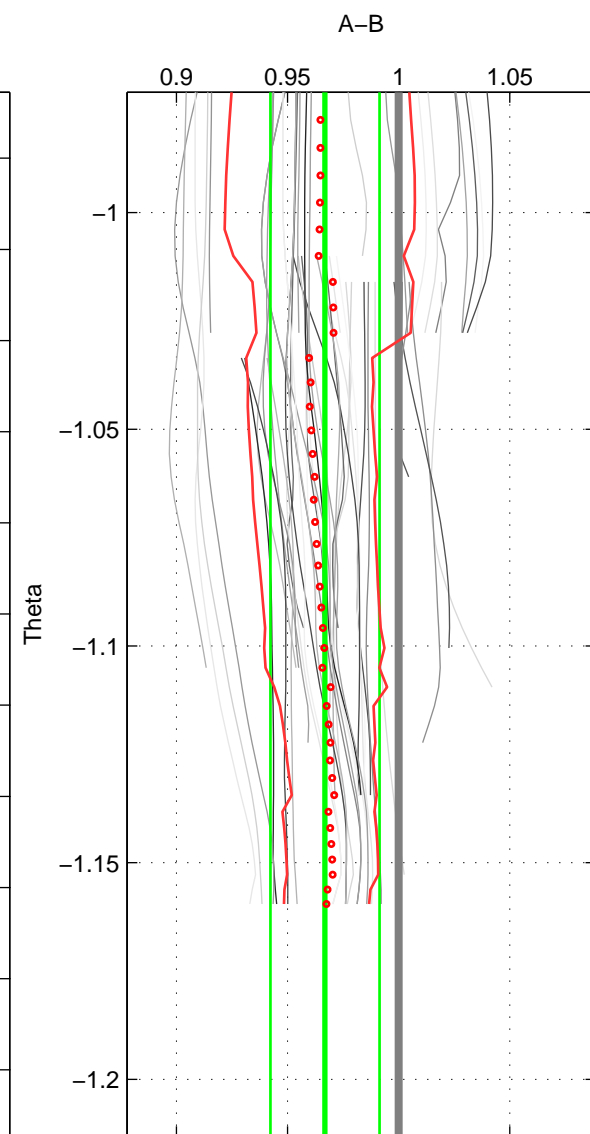

Cruise A (red). Date: Aug 1993 Cruisename: 87-58JH19930730

Cruise B (blue). Date: Aug 1998 Cruisename: 97-58JH19980801

\*\*\* "Favourite" values are means of spaces 2 3.

	Offset	O.StDev	Ratio	R.Stdev	Rating
SIGMA:	-0.561	0.368	0.963	0.024	3
THETA:	-0.504	0.373	0.967	0.025	4
DEPTH:	-0.351	0.119	0.977	0.008	4
FAV.:	-0.427	0.246	0.972	0.016	4

Profiles of A: 9  
 Profiles of B: 16  
 Diff profs: 50  
 WMoffset (A-B): -0.56062  
 WMoffset stdev: 0.36827  
 WMratio (A/B): 0.96305  
 WMratio stdev: 0.024258

Quality (1-5): 3

Profiles of A: 9  
 Profiles of B: 20  
 Diff profs: 50  
 WMoffset (A-B): -0.50352  
 WMoffset stdev: 0.3725  
 WMratio (A/B): 0.96681  
 WMratio stdev: 0.024589

Quality (1-5): 4

Profiles of A: 9  
 Profiles of B: 20  
 Diff profs: 64  
 WMoffset (A-B): -0.35095  
 WMoffset stdev: 0.11905  
 WMratio (A/B): 0.97688  
 WMratio stdev: 0.0076893

Quality (1-5): 4