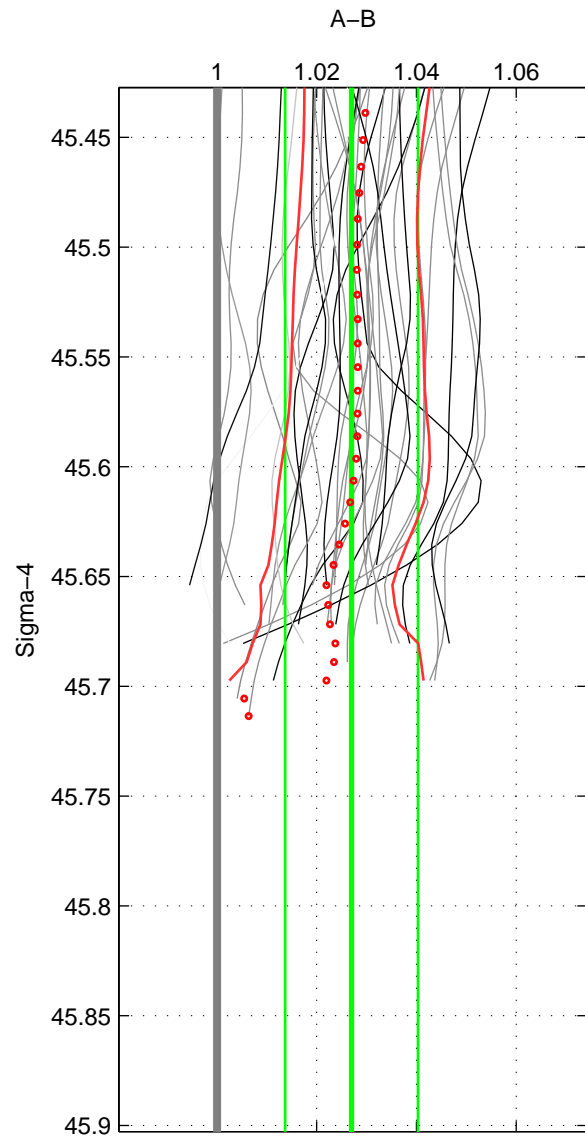

Cruise A (red). Date: Oct 2000 Cruisename: 555-49HG20000912

Cruise B (blue). Date: Jul 2002 Cruisename: 697-49UP20020620

\*\*\* "Favourite" values are those of space 1.

	Offset	O.StDev	Ratio	R.Stdev	Rating
SIGMA:	1.131	0.561	1.027	0.013	5
THETA:	1.194	0.548	1.028	0.013	4
DEPTH:	1.084	0.160	1.026	0.004	3
FAV.:	1.131	0.561	1.027	0.013	5

Profiles of A: 11  
 Profiles of B: 24  
 Diff profs : 33  
 WMoffset (A-B): 1.1314  
 WMoffset stdev: 0.561  
 WMratio (A/B): 1.027  
 WMratio stdev: 0.013345

Quality (1-5): 5

Profiles of A: 11  
 Profiles of B: 24  
 Diff profs : 33  
 WMoffset (A-B): 1.1942  
 WMoffset stdev: 0.54761  
 WMratio (A/B): 1.0285  
 WMratio stdev: 0.01304

Quality (1-5): 4

Profiles of A: 11  
 Profiles of B: 24  
 Diff profs : 33  
 WMoffset (A-B): 1.0838  
 WMoffset stdev: 0.15979  
 WMratio (A/B): 1.0259  
 WMratio stdev: 0.0035849

Quality (1-5): 3

Please note that statistics are bad.