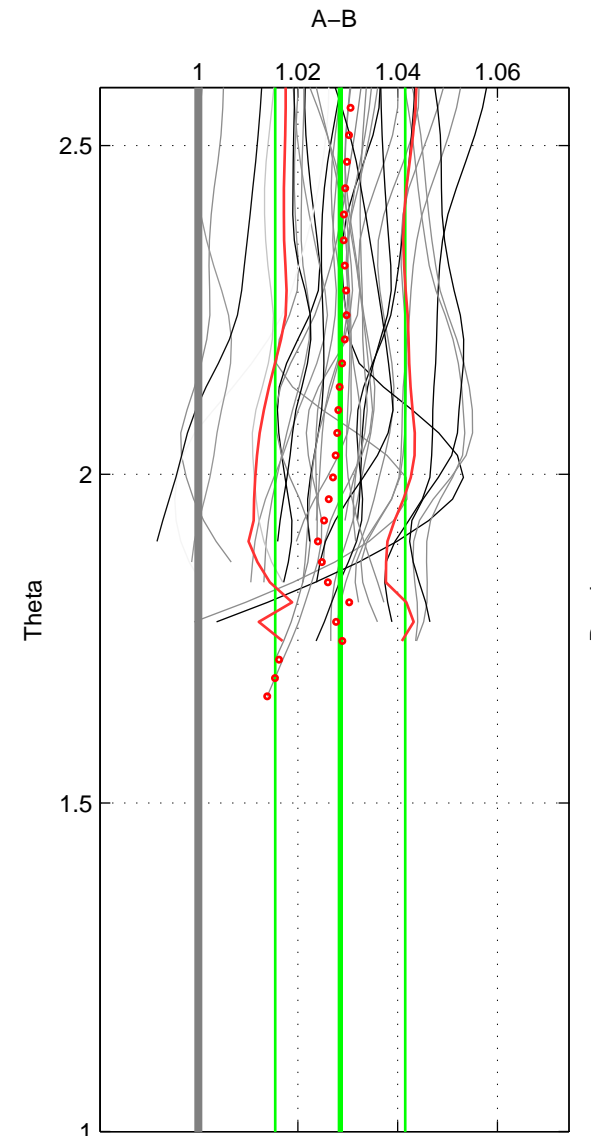

Cruise A (red). Date: Oct 2000 Cruisename: 555-49HG20000912

Cruise B (blue). Date: Jul 2002 Cruisename: 697-49UP20020620

\*\*\* "Favourite" values are those of space 1.

	Offset	O.StDev	Ratio	R.Stdev	Rating
SIGMA:	1.131	0.561	1.027	0.013	5
THETA:	1.194	0.548	1.028	0.013	4
DEPTH:	1.084	0.160	1.026	0.004	3
FAV.:	1.131	0.561	1.027	0.013	5

Profiles of A: 11  
 Profiles of B: 24  
 Diff profs : 33  
 WMoffset (A-B): 1.1314  
 WMoffset stdev: 0.561  
 WMratio (A/B): 1.027  
 WMratio stdev: 0.013345

Quality (1-5): 5

Profiles of A: 11  
 Profiles of B: 24  
 Diff profs : 33  
 WMoffset (A-B): 1.1942  
 WMoffset stdev: 0.54761  
 WMratio (A/B): 1.0285  
 WMratio stdev: 0.01304

Quality (1-5): 4

Profiles of A: 11  
 Profiles of B: 24  
 Diff profs : 33  
 WMoffset (A-B): 1.0838  
 WMoffset stdev: 0.15979  
 WMratio (A/B): 1.0259  
 WMratio stdev: 0.0035849

Quality (1-5): 3

Please note that statistics are bad.