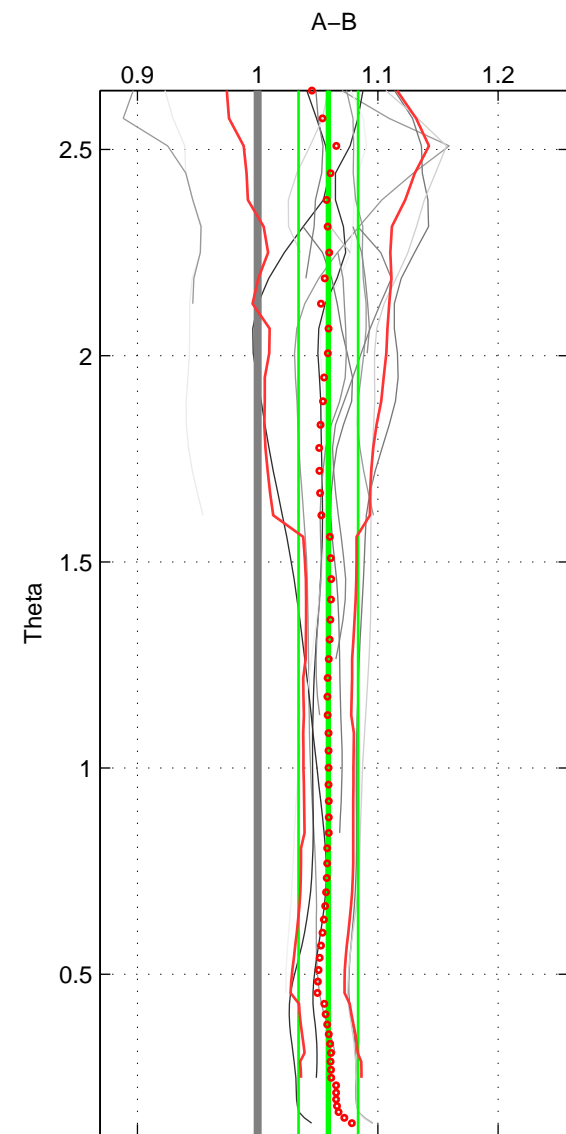

Cruise A (red). Date: Feb 1986 Cruisename: 363-35MF19850224

Cruise B (blue). Date: Jan 1995 Cruisename: 393-74DI19950106

*** "Favourite" values are means of spaces 1 2.

	Offset	O.StDev	Ratio	R.Stdev	Rating
SIGMA:	1.778	0.812	1.064	0.032	5
THETA:	1.662	0.666	1.059	0.025	5
DEPTH:	1.670	1.620	1.063	0.060	4
FAV.:	1.720	0.739	1.061	0.028	5

Profiles of A: 3
 Profiles of B: 16
 Diff profs: 16
 WMoffset (A-B): 1.7776
 WMoffset stdev: 0.81223
 WMratio (A/B): 1.0636
 WMratio stdev: 0.031868

Quality (1-5): 5

Profiles of A: 3
 Profiles of B: 16
 Diff profs: 16
 WMoffset (A-B): 1.6615
 WMoffset stdev: 0.66605
 WMratio (A/B): 1.0588
 WMratio stdev: 0.024819

Quality (1-5): 5

Profiles of A: 3
 Profiles of B: 15
 Diff profs: 15
 WMoffset (A-B): 1.6699
 WMoffset stdev: 1.6203
 WMratio (A/B): 1.0632
 WMratio stdev: 0.059779

Quality (1-5): 4