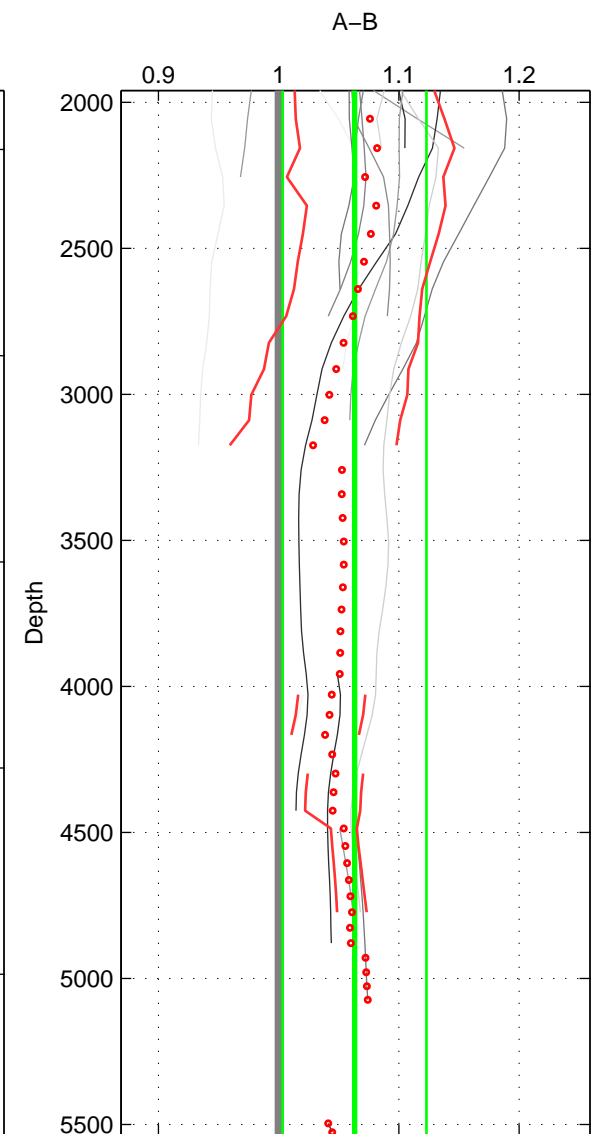

Cruise A (red). Date: Feb 1986 Cruisename: 363-35MF19850224

Cruise B (blue). Date: Jan 1995 Cruisename: 393-74DI19950106

*** "Favourite" values are means of spaces 1 2.

	Offset	O.StDev	Ratio	R.Stdev	Rating
SIGMA:	1.778	0.812	1.064	0.032	5
THETA:	1.662	0.666	1.059	0.025	5
DEPTH:	1.670	1.620	1.063	0.060	4
FAV.:	1.720	0.739	1.061	0.028	5

Profiles of A: 3
 Profiles of B: 16
 Diff profs: 16
 WMoffset (A-B): 1.7776
 WMoffset stdev: 0.81223
 WMratio (A/B): 1.0636
 WMratio stdev: 0.031868

Quality (1-5): 5

Profiles of A: 3
 Profiles of B: 16
 Diff profs: 16
 WMoffset (A-B): 1.6615
 WMoffset stdev: 0.66605
 WMratio (A/B): 1.0588
 WMratio stdev: 0.024819

Quality (1-5): 5

Profiles of A: 3
 Profiles of B: 15
 Diff profs: 15
 WMoffset (A-B): 1.6699
 WMoffset stdev: 1.6203
 WMratio (A/B): 1.0632
 WMratio stdev: 0.059779

Quality (1-5): 4