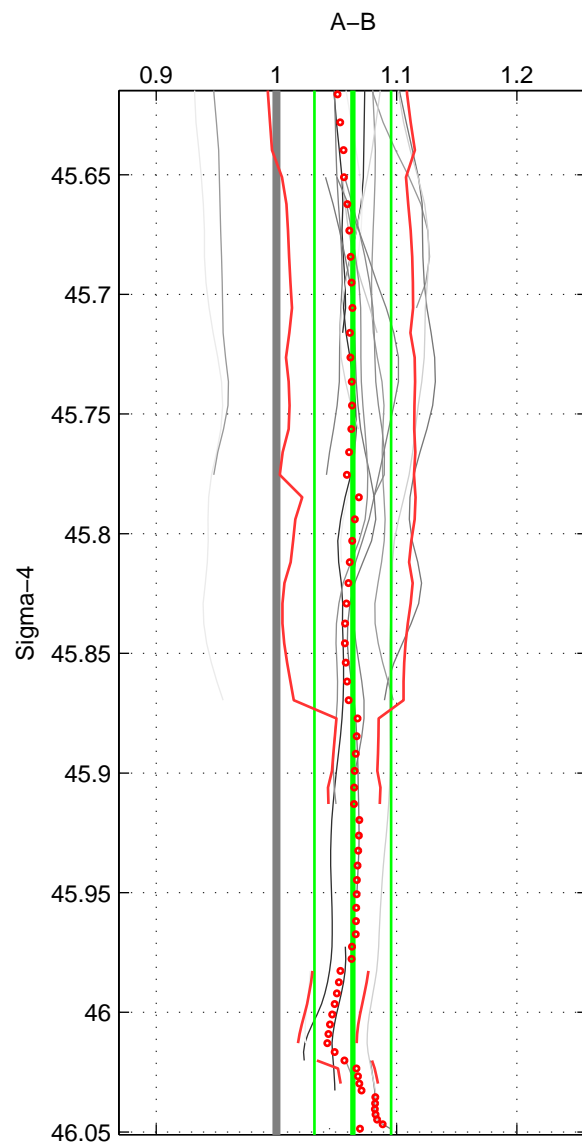

Cruise A (red). Date: Feb 1986 Cruisename: 363-35MF19850224

Cruise B (blue). Date: Jan 1995 Cruisename: 393-74DI19950106

*** "Favourite" values are means of spaces 1 2.

	Offset	O.StDev	Ratio	R.Stdev	Rating
SIGMA:	1.778	0.812	1.064	0.032	5
THETA:	1.662	0.666	1.059	0.025	5
DEPTH:	1.670	1.620	1.063	0.060	4
FAV.:	1.720	0.739	1.061	0.028	5

Profiles of A: 3
 Profiles of B: 16
 Diff profs: 16
 WMoffset (A-B): 1.7776
 WMoffset stdev: 0.81223
 WMratio (A/B): 1.0636
 WMratio stdev: 0.031868

Quality (1-5): 5

Profiles of A: 3
 Profiles of B: 16
 Diff profs: 16
 WMoffset (A-B): 1.6615
 WMoffset stdev: 0.66605
 WMratio (A/B): 1.0588
 WMratio stdev: 0.024819

Quality (1-5): 5

Profiles of A: 3
 Profiles of B: 15
 Diff profs: 15
 WMoffset (A-B): 1.6699
 WMoffset stdev: 1.6203
 WMratio (A/B): 1.0632
 WMratio stdev: 0.059779

Quality (1-5): 4