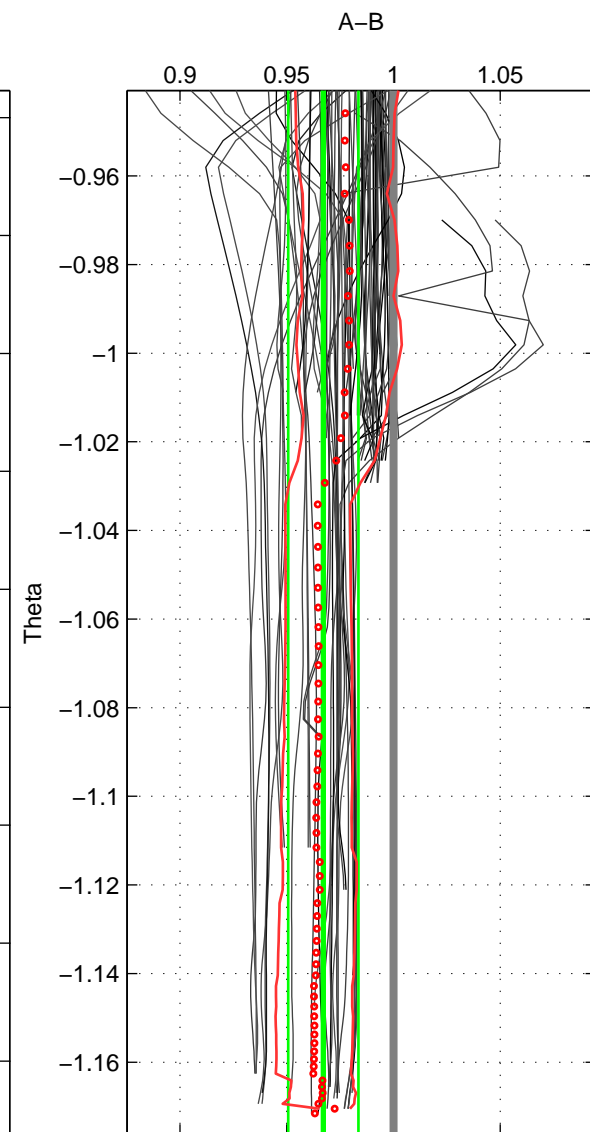

Cruise A (red). Date: Nov 1996 Cruisename: 95-58JH19961030

Cruise B (blue). Date: May 1997 Cruisename: 96-58JH19970414

*** "Favourite" values are means of spaces 1 2 3.

| | Offset | O.StDev | Ratio | R.Stdev | Rating |
|--------|--------|---------|-------|---------|--------|
| SIGMA: | -0.332 | 0.052 | 0.977 | 0.004 | 4 |
| THETA: | -0.489 | 0.255 | 0.967 | 0.016 | 4 |
| DEPTH: | -0.428 | 0.262 | 0.971 | 0.017 | 4 |
| FAV.: | -0.416 | 0.190 | 0.972 | 0.012 | 4 |

Profiles of A: 23
 Profiles of B: 31
 Diff profs : 76
 WMoffset (A-B): -0.33234
 WMoffset stdev: 0.052347
 WMratio (A/B): 0.97732
 WMratio stdev: 0.0035545

Quality (1-5): 4

Profiles of A: 23
 Profiles of B: 31
 Diff profs : 76
 WMoffset (A-B): -0.48894
 WMoffset stdev: 0.25461
 WMratio (A/B): 0.96715
 WMratio stdev: 0.016442

Quality (1-5): 4

Profiles of A: 23
 Profiles of B: 31
 Diff profs : 76
 WMoffset (A-B): -0.42807
 WMoffset stdev: 0.26215
 WMratio (A/B): 0.97131
 WMratio stdev: 0.017003

Quality (1-5): 4