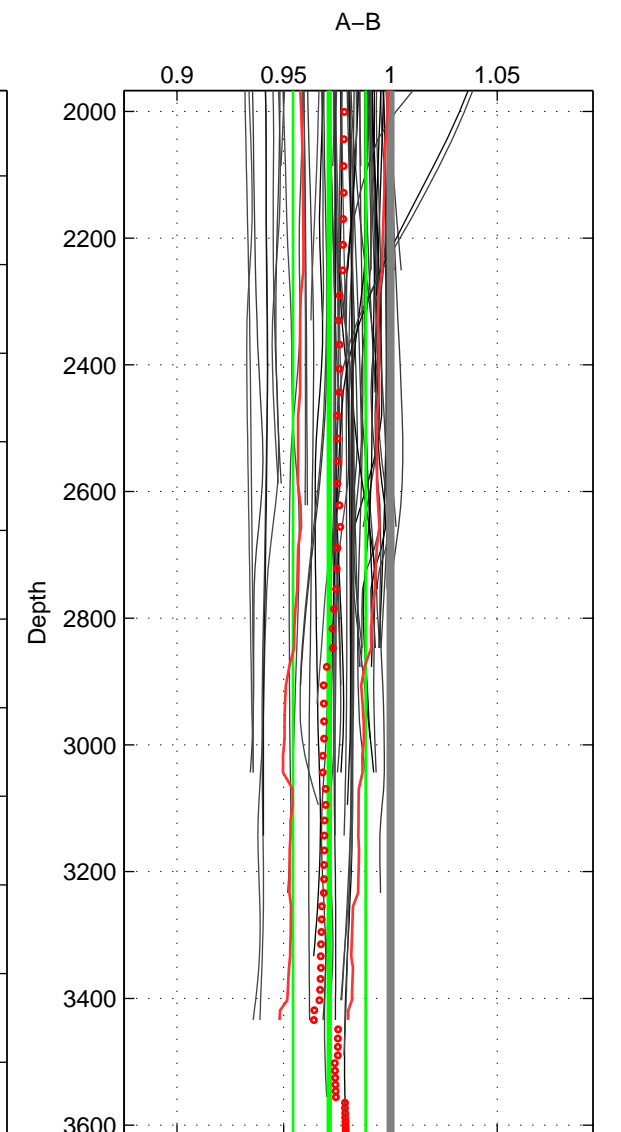

Cruise A (red). Date: Nov 1996 Cruisename: 95-58JH19961030

Cruise B (blue). Date: May 1997 Cruisename: 96-58JH19970414

*** "Favourite" values are means of spaces 1 2 3.

| | Offset | O.StDev | Ratio | R.Stdev | Rating |
|--------|--------|---------|-------|---------|--------|
| SIGMA: | -0.332 | 0.052 | 0.977 | 0.004 | 4 |
| THETA: | -0.489 | 0.255 | 0.967 | 0.016 | 4 |
| DEPTH: | -0.428 | 0.262 | 0.971 | 0.017 | 4 |
| FAV.: | -0.416 | 0.190 | 0.972 | 0.012 | 4 |

Profiles of A: 23
 Profiles of B: 31
 Diff profs : 76
 WMoffset (A-B): -0.33234
 WMoffset stdev: 0.052347
 WMratio (A/B): 0.97732
 WMratio stdev: 0.0035545

Quality (1-5): 4

Profiles of A: 23
 Profiles of B: 31
 Diff profs : 76
 WMoffset (A-B): -0.48894
 WMoffset stdev: 0.25461
 WMratio (A/B): 0.96715
 WMratio stdev: 0.016442

Quality (1-5): 4

Profiles of A: 23
 Profiles of B: 31
 Diff profs : 76
 WMoffset (A-B): -0.42807
 WMoffset stdev: 0.26215
 WMratio (A/B): 0.97131
 WMratio stdev: 0.017003

Quality (1-5): 4