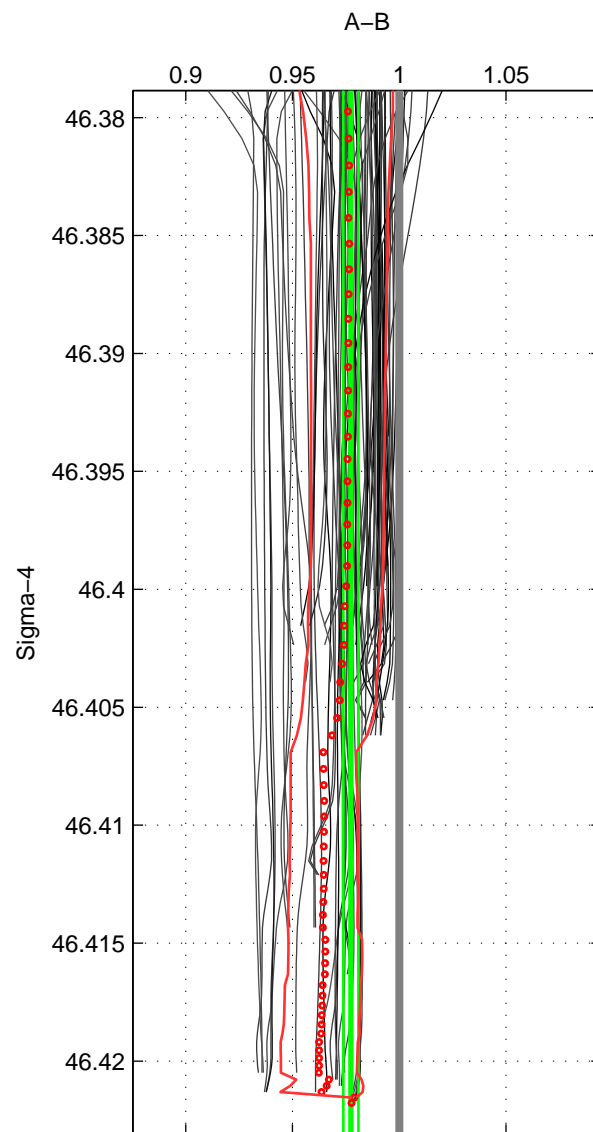

Cruise A (red). Date: Nov 1996 Cruisename: 95-58JH19961030

Cruise B (blue). Date: May 1997 Cruisename: 96-58JH19970414

*** "Favourite" values are means of spaces 1 2 3.

| | Offset | O.StDev | Ratio | R.Stdev | Rating |
|--------|--------|---------|-------|---------|--------|
| SIGMA: | -0.332 | 0.052 | 0.977 | 0.004 | 4 |
| THETA: | -0.489 | 0.255 | 0.967 | 0.016 | 4 |
| DEPTH: | -0.428 | 0.262 | 0.971 | 0.017 | 4 |
| FAV.: | -0.416 | 0.190 | 0.972 | 0.012 | 4 |

Profiles of A: 23
 Profiles of B: 31
 Diff profs : 76
 WMoffset (A-B): -0.33234
 WMoffset stdev: 0.052347
 WMratio (A/B): 0.97732
 WMratio stdev: 0.0035545

Quality (1-5): 4

Profiles of A: 23
 Profiles of B: 31
 Diff profs : 76
 WMoffset (A-B): -0.48894
 WMoffset stdev: 0.25461
 WMratio (A/B): 0.96715
 WMratio stdev: 0.016442

Quality (1-5): 4

Profiles of A: 23
 Profiles of B: 31
 Diff profs : 76
 WMoffset (A-B): -0.42807
 WMoffset stdev: 0.26215
 WMratio (A/B): 0.97131
 WMratio stdev: 0.017003

Quality (1-5): 4