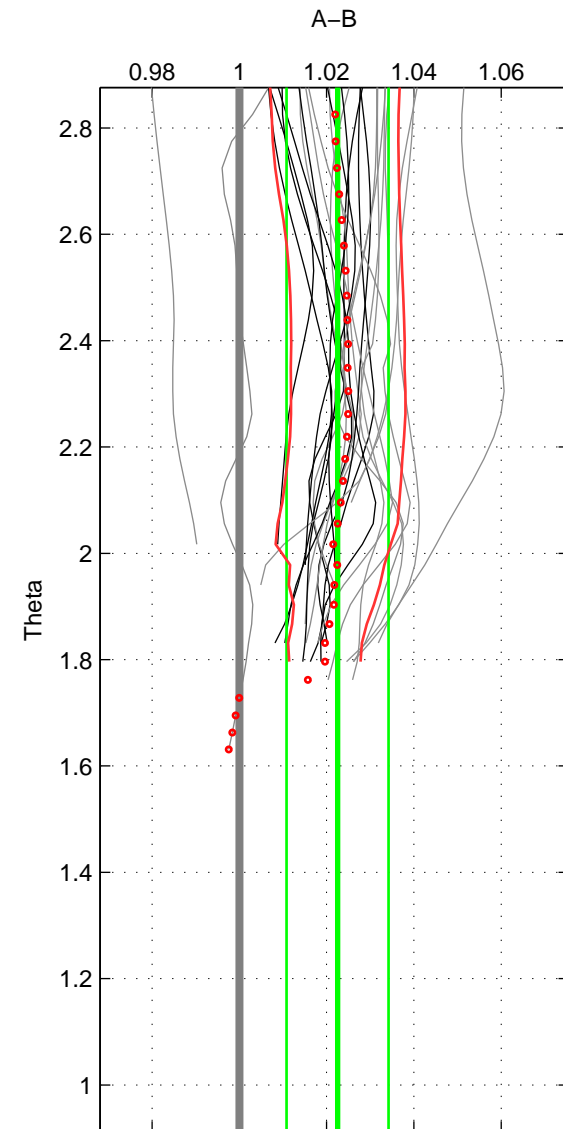

Cruise A (red). Date: Oct 2000 Cruisename: 555-49HG20000912

Cruise B (blue). Date: Oct 1998 Cruisename: 686-49UP19980916

\*\*\* "Favourite" values are those of space 2.

	Offset	O.StDev	Ratio	R.Stdev	Rating
SIGMA:	0.918	0.547	1.022	0.013	4
THETA:	0.933	0.478	1.023	0.012	5
DEPTH:	0.944	0.115	1.023	0.003	3
FAV.:	0.933	0.478	1.023	0.012	5

Profiles of A: 15  
 Profiles of B: 19  
 Diff profs : 25  
 WMoffset (A-B): 0.91828  
 WMoffset stdev: 0.54731  
 WMratio (A/B): 1.0223  
 WMratio stdev: 0.013321

Quality (1-5): 4

Profiles of A: 15  
 Profiles of B: 19  
 Diff profs : 25  
 WMoffset (A-B): 0.93295  
 WMoffset stdev: 0.47803  
 WMratio (A/B): 1.0225  
 WMratio stdev: 0.011689

Quality (1-5): 5

Profiles of A: 15  
 Profiles of B: 19  
 Diff profs : 25  
 WMoffset (A-B): 0.94369  
 WMoffset stdev: 0.11518  
 WMratio (A/B): 1.0229  
 WMratio stdev: 0.0026264

Quality (1-5): 3

Please note that statistics are bad.