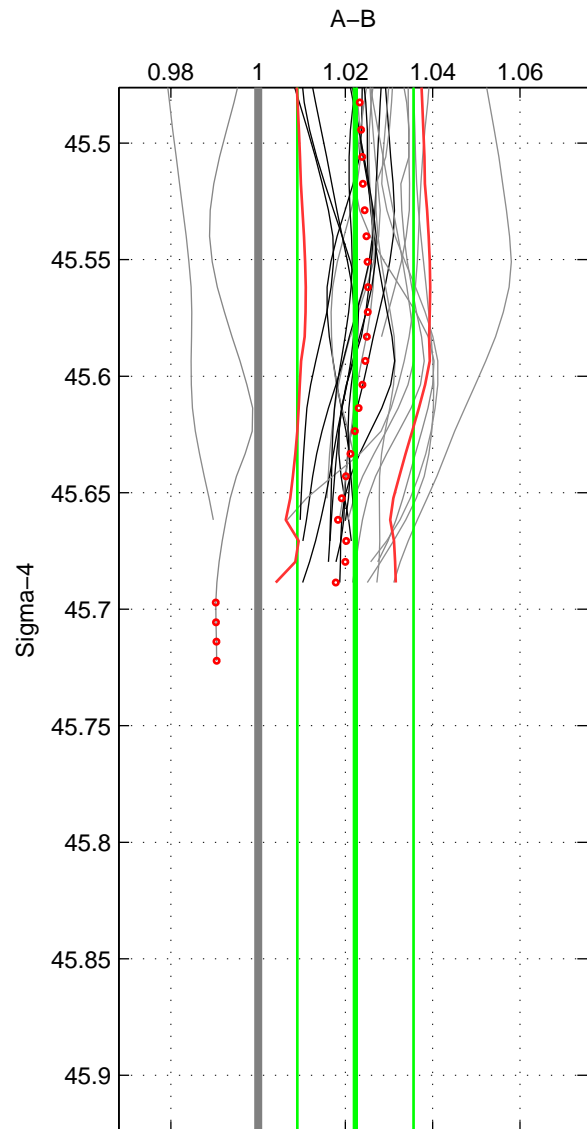

Cruise A (red). Date: Oct 2000 Cruisename: 555-49HG20000912

Cruise B (blue). Date: Oct 1998 Cruisename: 686-49UP19980916

\*\*\* "Favourite" values are those of space 2.

	Offset	O.StDev	Ratio	R.Stdev	Rating
SIGMA:	0.918	0.547	1.022	0.013	4
THETA:	0.933	0.478	1.023	0.012	5
DEPTH:	0.944	0.115	1.023	0.003	3
FAV.:	0.933	0.478	1.023	0.012	5

Profiles of A: 15  
 Profiles of B: 19  
 Diff profs : 25  
 WMoffset (A-B): 0.91828  
 WMoffset stdev: 0.54731  
 WMratio (A/B): 1.0223  
 WMratio stdev: 0.013321

Quality (1-5): 4

Profiles of A: 15  
 Profiles of B: 19  
 Diff profs : 25  
 WMoffset (A-B): 0.93295  
 WMoffset stdev: 0.47803  
 WMratio (A/B): 1.0225  
 WMratio stdev: 0.011689

Quality (1-5): 5

Profiles of A: 15  
 Profiles of B: 19  
 Diff profs : 25  
 WMoffset (A-B): 0.94369  
 WMoffset stdev: 0.11518  
 WMratio (A/B): 1.0229  
 WMratio stdev: 0.0026264

Quality (1-5): 3

Please note that statistics are bad.