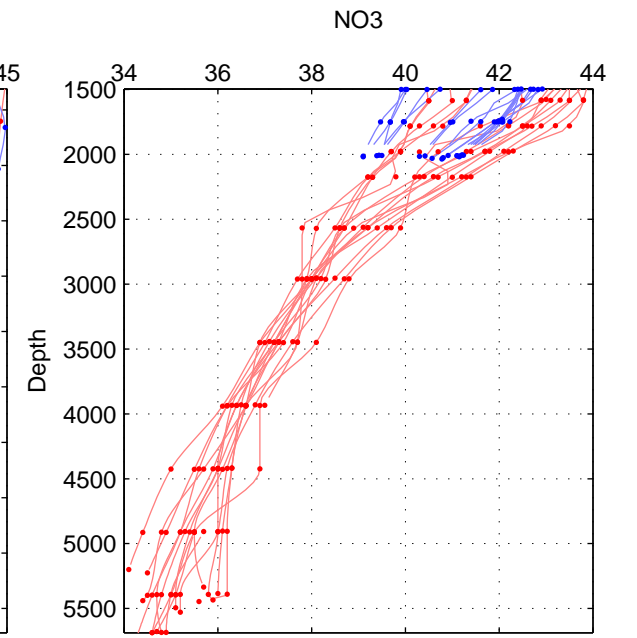

Cruise A (red). Date: Oct 2000 Cruisename: 555-49HG20000912

Cruise B (blue). Date: Oct 1998 Cruisename: 686-49UP19980916

\*\*\* "Favourite" values are those of space 2.

	Offset	O.StDev	Ratio	R.Stdev	Rating
SIGMA:	0.918	0.547	1.022	0.013	4
THETA:	0.933	0.478	1.023	0.012	5
DEPTH:	0.944	0.115	1.023	0.003	3
FAV.:	0.933	0.478	1.023	0.012	5

Profiles of A: 15  
 Profiles of B: 19  
 Diff profs : 25  
 WMoffset (A-B): 0.91828  
 WMoffset stdev: 0.54731  
 WMratio (A/B): 1.0223  
 WMratio stdev: 0.013321

Quality (1-5): 4

Profiles of A: 15  
 Profiles of B: 19  
 Diff profs : 25  
 WMoffset (A-B): 0.93295  
 WMoffset stdev: 0.47803  
 WMratio (A/B): 1.0225  
 WMratio stdev: 0.011689

Quality (1-5): 5

Profiles of A: 15  
 Profiles of B: 19  
 Diff profs : 25  
 WMoffset (A-B): 0.94369  
 WMoffset stdev: 0.11518  
 WMratio (A/B): 1.0229  
 WMratio stdev: 0.0026264

Quality (1-5): 3

Please note that statistics are bad.