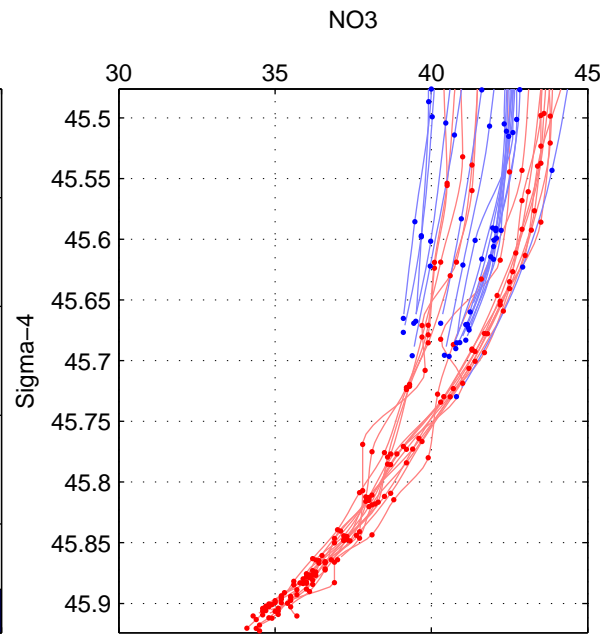

Cruise A (red). Date: Oct 2000 Cruisename: 555-49HG20000912

Cruise B (blue). Date: Oct 1998 Cruisename: 686-49UP19980916

\*\*\* "Favourite" values are those of space 2.

	Offset	O.StDev	Ratio	R.Stdev	Rating
SIGMA:	0.918	0.547	1.022	0.013	4
THETA:	0.933	0.478	1.023	0.012	5
DEPTH:	0.944	0.115	1.023	0.003	3
FAV.:	0.933	0.478	1.023	0.012	5

Profiles of A: 15  
 Profiles of B: 19  
 Diff profs : 25  
 WMoffset (A-B): 0.91828  
 WMoffset stdev: 0.54731  
 WMratio (A/B): 1.0223  
 WMratio stdev: 0.013321

Quality (1-5): 4

Profiles of A: 15  
 Profiles of B: 19  
 Diff profs : 25  
 WMoffset (A-B): 0.93295  
 WMoffset stdev: 0.47803  
 WMratio (A/B): 1.0225  
 WMratio stdev: 0.011689

Quality (1-5): 5

Profiles of A: 15  
 Profiles of B: 19  
 Diff profs : 25  
 WMoffset (A-B): 0.94369  
 WMoffset stdev: 0.11518  
 WMratio (A/B): 1.0229  
 WMratio stdev: 0.0026264

Quality (1-5): 3

Please note that statistics are bad.