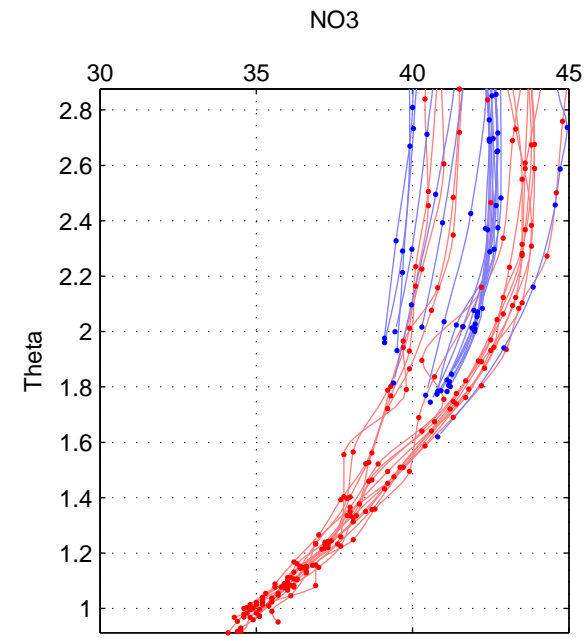

Cruise A (red). Date: Oct 2000 Cruisename: 555-49HG20000912

Cruise B (blue). Date: Oct 1998 Cruisename: 686-49UP19980916

\*\*\* "Favourite" values are those of space 2.

	Offset	O.StDev	Ratio	R.Stdev	Rating
SIGMA:	0.918	0.547	1.022	0.013	4
THETA:	0.933	0.478	1.023	0.012	5
DEPTH:	0.944	0.115	1.023	0.003	3
FAV.:	0.933	0.478	1.023	0.012	5

Profiles of A: 15  
 Profiles of B: 19  
 Diff profs : 25  
 WMoffset (A-B): 0.91828  
 WMoffset stdev: 0.54731  
 WMratio (A/B): 1.0223  
 WMratio stdev: 0.013321

Quality (1-5): 4

Profiles of A: 15  
 Profiles of B: 19  
 Diff profs : 25  
 WMoffset (A-B): 0.93295  
 WMoffset stdev: 0.47803  
 WMratio (A/B): 1.0225  
 WMratio stdev: 0.011689

Quality (1-5): 5

Profiles of A: 15  
 Profiles of B: 19  
 Diff profs : 25  
 WMoffset (A-B): 0.94369  
 WMoffset stdev: 0.11518  
 WMratio (A/B): 1.0229  
 WMratio stdev: 0.0026264

Quality (1-5): 3

Please note that statistics are bad.