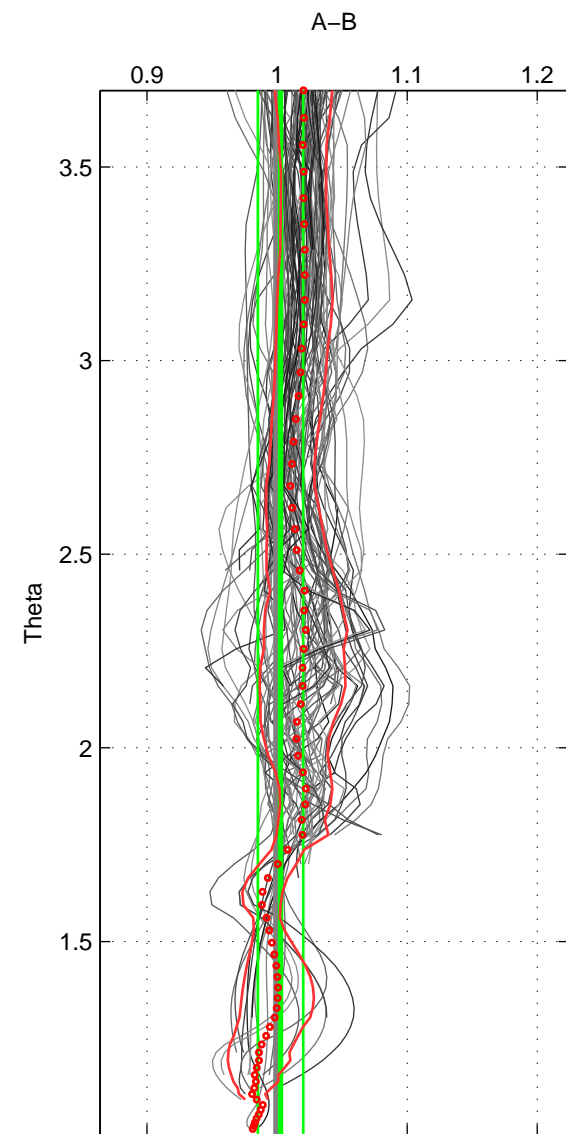

Cruise A (red). Date: Feb 1994 Cruisename: 238-323019940104  
 Cruise B (blue). Date: May 1996 Cruisename: 249-33LK19960415

\*\*\* "Favourite" values are means of spaces 1 2 3.

	Offset	O.StDev	Ratio	R.Stdev	Rating
SIGMA:	0.052	0.384	1.000	0.018	5
THETA:	0.091	0.377	1.003	0.017	5
DEPTH:	0.294	0.513	1.015	0.026	5
FAV.:	0.146	0.425	1.006	0.020	5

Profiles of A: 22  
 Profiles of B: 26  
 Diff profs : 92  
 WMoffset (A-B): 0.051695  
 WMoffset stdev: 0.38362  
 WMratio (A/B): 1.0002  
 WMratio stdev: 0.017731

Quality (1-5): 5

Profiles of A: 22  
 Profiles of B: 26  
 Diff profs : 92  
 WMoffset (A-B): 0.091449  
 WMoffset stdev: 0.37702  
 WMratio (A/B): 1.0026  
 WMratio stdev: 0.017485

Quality (1-5): 5

Profiles of A: 22  
 Profiles of B: 26  
 Diff profs : 92  
 WMoffset (A-B): 0.29357  
 WMoffset stdev: 0.51292  
 WMratio (A/B): 1.0149  
 WMratio stdev: 0.026239

Quality (1-5): 5