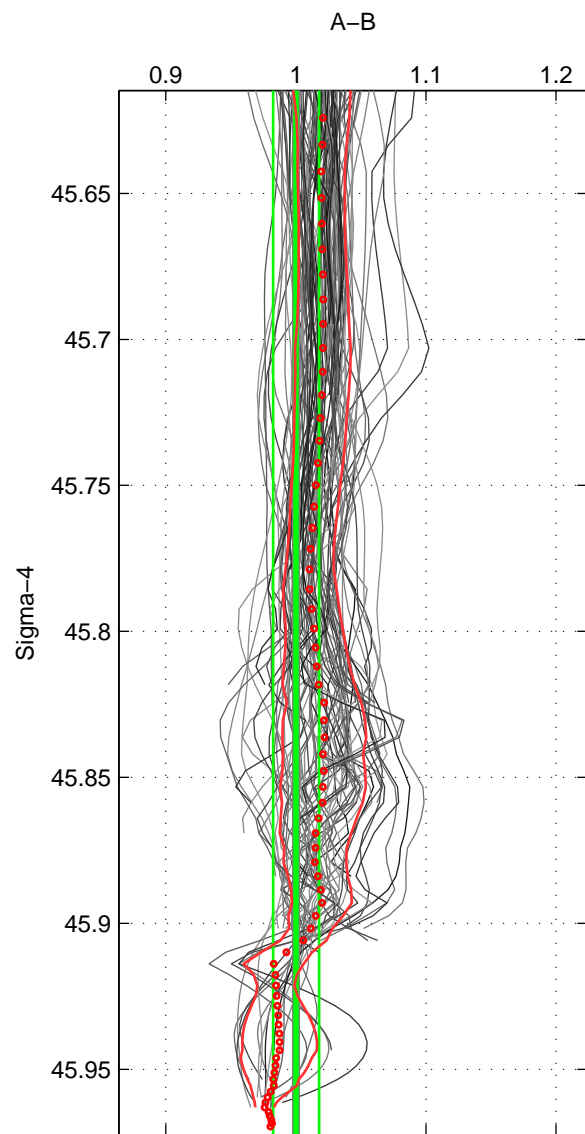

Cruise A (red). Date: Feb 1994 Cruisename: 238-323019940104  
 Cruise B (blue). Date: May 1996 Cruisename: 249-33LK19960415

\*\*\* "Favourite" values are means of spaces 1 2 3.

	Offset	O.StDev	Ratio	R.Stdev	Rating
SIGMA:	0.052	0.384	1.000	0.018	5
THETA:	0.091	0.377	1.003	0.017	5
DEPTH:	0.294	0.513	1.015	0.026	5
FAV.:	0.146	0.425	1.006	0.020	5

Profiles of A: 22  
 Profiles of B: 26  
 Diff profs : 92  
 WMoffset (A-B): 0.051695  
 WMoffset stdev: 0.38362  
 WMratio (A/B): 1.0002  
 WMratio stdev: 0.017731

Quality (1-5): 5

Profiles of A: 22  
 Profiles of B: 26  
 Diff profs : 92  
 WMoffset (A-B): 0.091449  
 WMoffset stdev: 0.37702  
 WMratio (A/B): 1.0026  
 WMratio stdev: 0.017485

Quality (1-5): 5

Profiles of A: 22  
 Profiles of B: 26  
 Diff profs : 92  
 WMoffset (A-B): 0.29357  
 WMoffset stdev: 0.51292  
 WMratio (A/B): 1.0149  
 WMratio stdev: 0.026239

Quality (1-5): 5