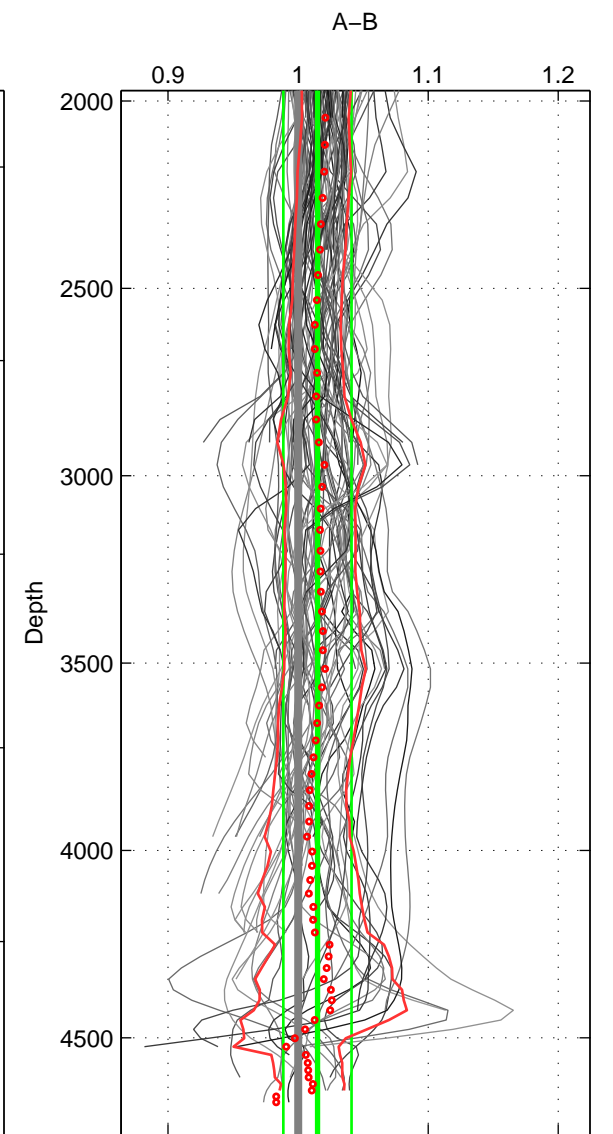

Cruise A (red). Date: Feb 1994 Cruisename: 238-323019940104  
 Cruise B (blue). Date: May 1996 Cruisename: 249-33LK19960415

\*\*\* "Favourite" values are means of spaces 1 2 3.

	Offset	O.StDev	Ratio	R.Stdev	Rating
SIGMA:	0.052	0.384	1.000	0.018	5
THETA:	0.091	0.377	1.003	0.017	5
DEPTH:	0.294	0.513	1.015	0.026	5
FAV.:	0.146	0.425	1.006	0.020	5

Profiles of A: 22  
 Profiles of B: 26  
 Diff profs : 92  
 WMoffset (A-B): 0.051695  
 WMoffset stdev: 0.38362  
 WMratio (A/B): 1.0002  
 WMratio stdev: 0.017731

Quality (1-5): 5

Profiles of A: 22  
 Profiles of B: 26  
 Diff profs : 92  
 WMoffset (A-B): 0.091449  
 WMoffset stdev: 0.37702  
 WMratio (A/B): 1.0026  
 WMratio stdev: 0.017485

Quality (1-5): 5

Profiles of A: 22  
 Profiles of B: 26  
 Diff profs : 92  
 WMoffset (A-B): 0.29357  
 WMoffset stdev: 0.51292  
 WMratio (A/B): 1.0149  
 WMratio stdev: 0.026239

Quality (1-5): 5