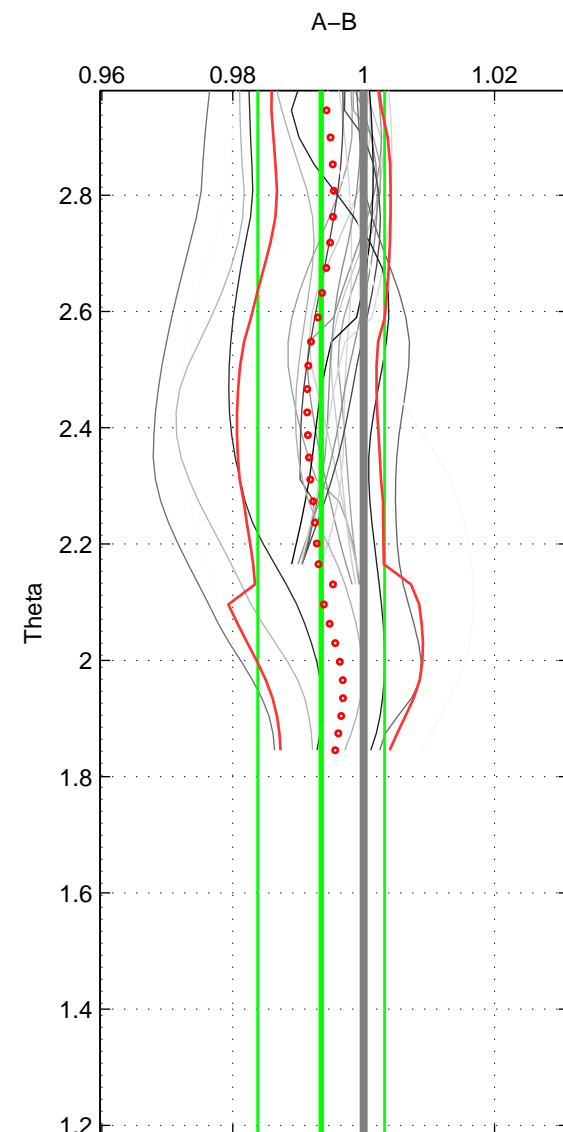

Cruise A (red). Date: Feb 2006 Cruisename: 710-49UP20060113

Cruise B (blue). Date: Jul 2010 Cruisename: 718-49UP20100706

*** "Favourite" values are those of space 2.

	Offset	O.StDev	Ratio	R.Stdev	Rating
SIGMA:	-0.268	0.385	0.993	0.010	3
THETA:	-0.262	0.397	0.994	0.010	5
DEPTH:	-0.238	0.020	0.994	0.000	3
FAV. :	-0.262	0.397	0.994	0.010	5

Profiles of A: 2
 Profiles of B: 15
 Diff profs : 15
 WMoffset (A-B): -0.26843
 WMoffset stdev: 0.38535
 WMratio (A/B): 0.99324
 WMratio stdev: 0.0096961

Quality (1-5): 3

Profiles of A: 3
 Profiles of B: 15
 Diff profs : 20
 WMoffset (A-B): -0.26223
 WMoffset stdev: 0.39669
 WMratio (A/B): 0.9935
 WMratio stdev: 0.0097089

Quality (1-5): 5

Profiles of A: 3
 Profiles of B: 15
 Diff profs : 20
 WMoffset (A-B): -0.23831
 WMoffset stdev: 0.020116
 WMratio (A/B): 0.99392
 WMratio stdev: 0.00042102

Quality (1-5): 3

Please note that statistics are bad.