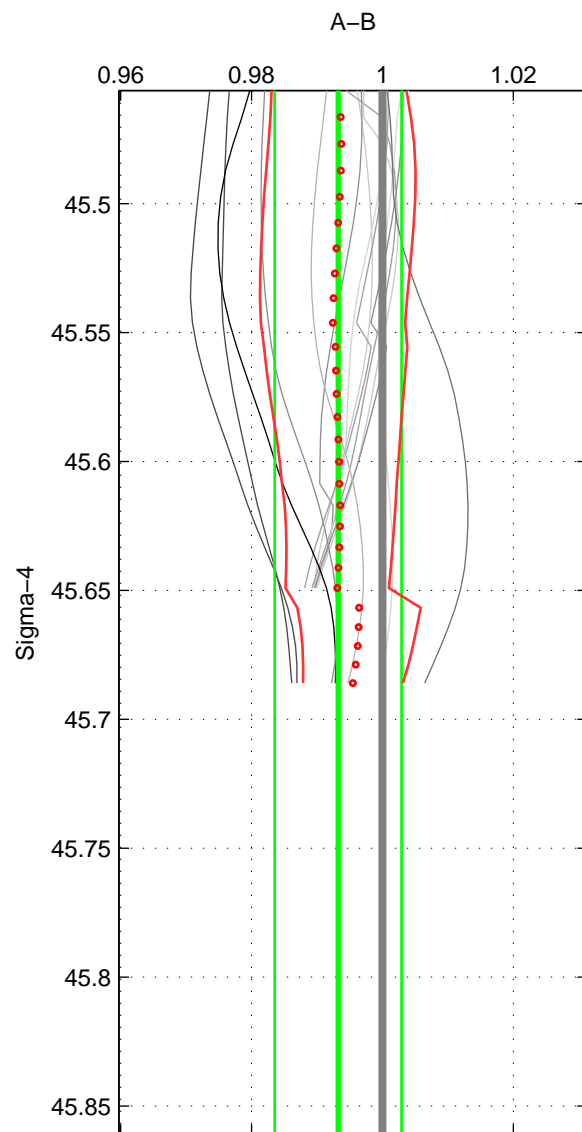

Cruise A (red). Date: Feb 2006 Cruisename: 710-49UP20060113

Cruise B (blue). Date: Jul 2010 Cruisename: 718-49UP20100706

*** "Favourite" values are those of space 2.

	Offset	O.StDev	Ratio	R.Stdev	Rating
SIGMA:	-0.268	0.385	0.993	0.010	3
THETA:	-0.262	0.397	0.994	0.010	5
DEPTH:	-0.238	0.020	0.994	0.000	3
FAV. :	-0.262	0.397	0.994	0.010	5

Profiles of A: 2
 Profiles of B: 15
 Diff profs : 15
 WMoffset (A-B): -0.26843
 WMoffset stdev: 0.38535
 WMratio (A/B): 0.99324
 WMratio stdev: 0.0096961

Quality (1-5): 3

Profiles of A: 3
 Profiles of B: 15
 Diff profs : 20
 WMoffset (A-B): -0.26223
 WMoffset stdev: 0.39669
 WMratio (A/B): 0.9935
 WMratio stdev: 0.0097089

Quality (1-5): 5

Profiles of A: 3
 Profiles of B: 15
 Diff profs : 20
 WMoffset (A-B): -0.23831
 WMoffset stdev: 0.020116
 WMratio (A/B): 0.99392
 WMratio stdev: 0.00042102

Quality (1-5): 3

Please note that statistics are bad.