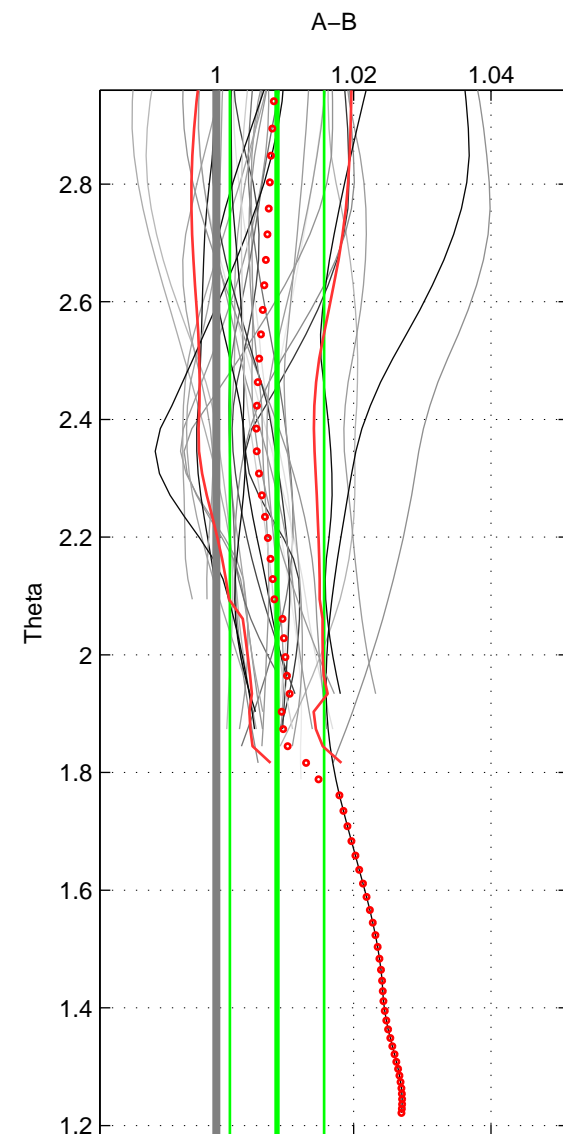

Cruise A (red). Date: Jul 2001 Cruisename: 656-49UF20010710
 Cruise B (blue). Date: Feb 2003 Cruisename: 660-49UF20030225

*** "Favourite" values are means of spaces 1 2.

	Offset	O.StDev	Ratio	R.Stdev	Rating
SIGMA:	0.296	0.235	1.008	0.006	5
THETA:	0.348	0.267	1.009	0.007	5
DEPTH:	0.340	0.079	1.009	0.002	3
FAV.:	0.322	0.251	1.008	0.006	5

Profiles of A: 13
 Profiles of B: 9
 Diff profs : 33
 WMoffset (A-B): 0.29646
 WMoffset stdev: 0.23521
 WMratio (A/B): 1.0075
 WMratio stdev: 0.00601

Quality (1-5): 5

Profiles of A: 13
 Profiles of B: 9
 Diff profs : 33
 WMoffset (A-B): 0.3476
 WMoffset stdev: 0.26727
 WMratio (A/B): 1.0088
 WMratio stdev: 0.0068659

Quality (1-5): 5

Profiles of A: 13
 Profiles of B: 9
 Diff profs : 33
 WMoffset (A-B): 0.33997
 WMoffset stdev: 0.079366
 WMratio (A/B): 1.0087
 WMratio stdev: 0.0020892

Quality (1-5): 3

Please note that statistics are bad.