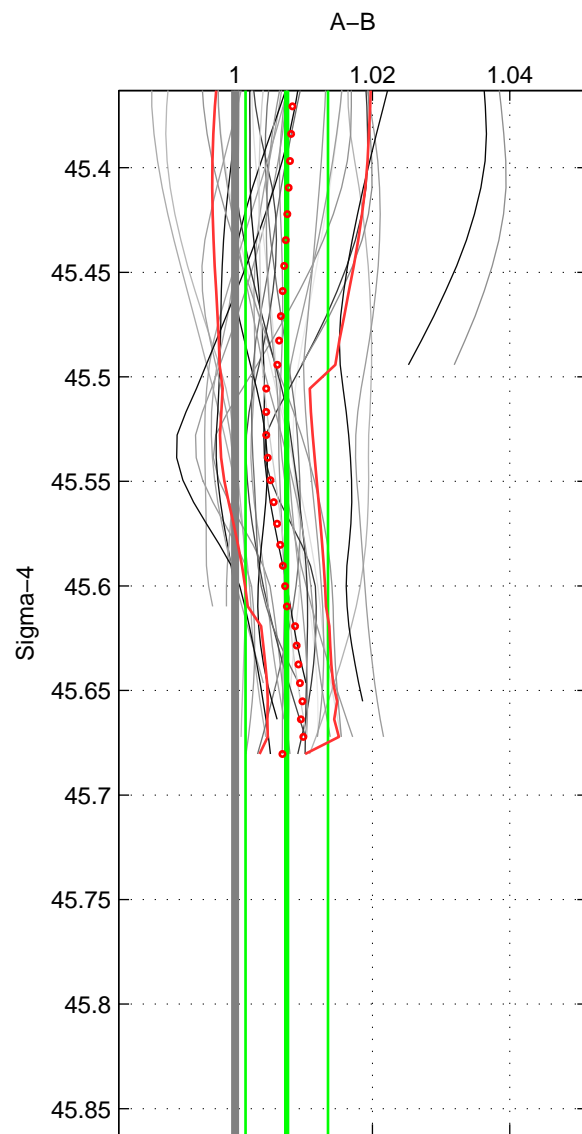

Cruise A (red). Date: Jul 2001 Cruisename: 656-49UF20010710
 Cruise B (blue). Date: Feb 2003 Cruisename: 660-49UF20030225

*** "Favourite" values are means of spaces 1 2.

	Offset	O.StDev	Ratio	R.Stdev	Rating
SIGMA:	0.296	0.235	1.008	0.006	5
THETA:	0.348	0.267	1.009	0.007	5
DEPTH:	0.340	0.079	1.009	0.002	3
FAV.:	0.322	0.251	1.008	0.006	5

Profiles of A: 13
 Profiles of B: 9
 Diff profs : 33
 WMoffset (A-B): 0.29646
 WMoffset stdev: 0.23521
 WMratio (A/B): 1.0075
 WMratio stdev: 0.00601

Quality (1-5): 5

Profiles of A: 13
 Profiles of B: 9
 Diff profs : 33
 WMoffset (A-B): 0.3476
 WMoffset stdev: 0.26727
 WMratio (A/B): 1.0088
 WMratio stdev: 0.0068659

Quality (1-5): 5

Profiles of A: 13
 Profiles of B: 9
 Diff profs : 33
 WMoffset (A-B): 0.33997
 WMoffset stdev: 0.079366
 WMratio (A/B): 1.0087
 WMratio stdev: 0.0020892

Quality (1-5): 3

Please note that statistics are bad.