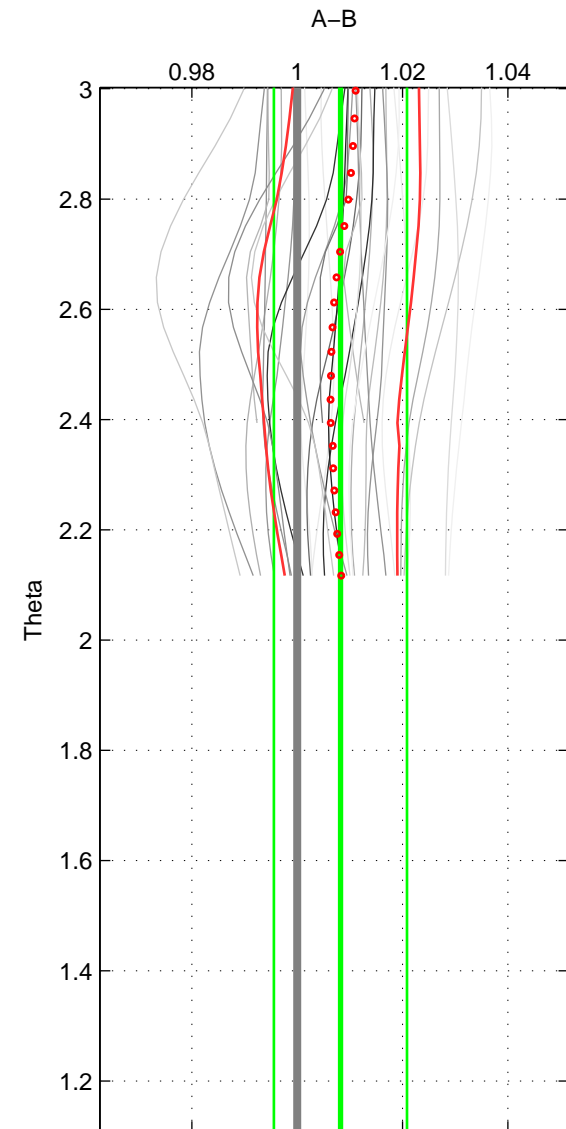

Cruise A (red). Date: Mar 1989 Cruisename: 507-32MW19890206

Cruise B (blue). Date: Apr 2003 Cruisename: 661-49UF20030422

\*\*\* "Favourite" values are means of spaces 1 2.

	Offset	O.StDev	Ratio	R.Stdev	Rating
SIGMA:	0.313	0.487	1.008	0.013	4
THETA:	0.316	0.489	1.008	0.013	4
DEPTH:	0.290	0.056	1.008	0.001	3
FAV.:	0.315	0.488	1.008	0.013	4

Profiles of A: 11  
 Profiles of B: 3  
 Diff profs : 29  
 WMoffset (A-B): 0.31276  
 WMoffset stdev: 0.48676  
 WMratio (A/B): 1.0081  
 WMratio stdev: 0.012585

Quality (1-5): 4

Profiles of A: 11  
 Profiles of B: 3  
 Diff profs : 29  
 WMoffset (A-B): 0.31646  
 WMoffset stdev: 0.4888  
 WMratio (A/B): 1.0082  
 WMratio stdev: 0.012638

Quality (1-5): 4

Profiles of A: 11  
 Profiles of B: 3  
 Diff profs : 29  
 WMoffset (A-B): 0.28997  
 WMoffset stdev: 0.055733  
 WMratio (A/B): 1.0075  
 WMratio stdev: 0.0014192

Quality (1-5): 3

Please note that statistics are bad.