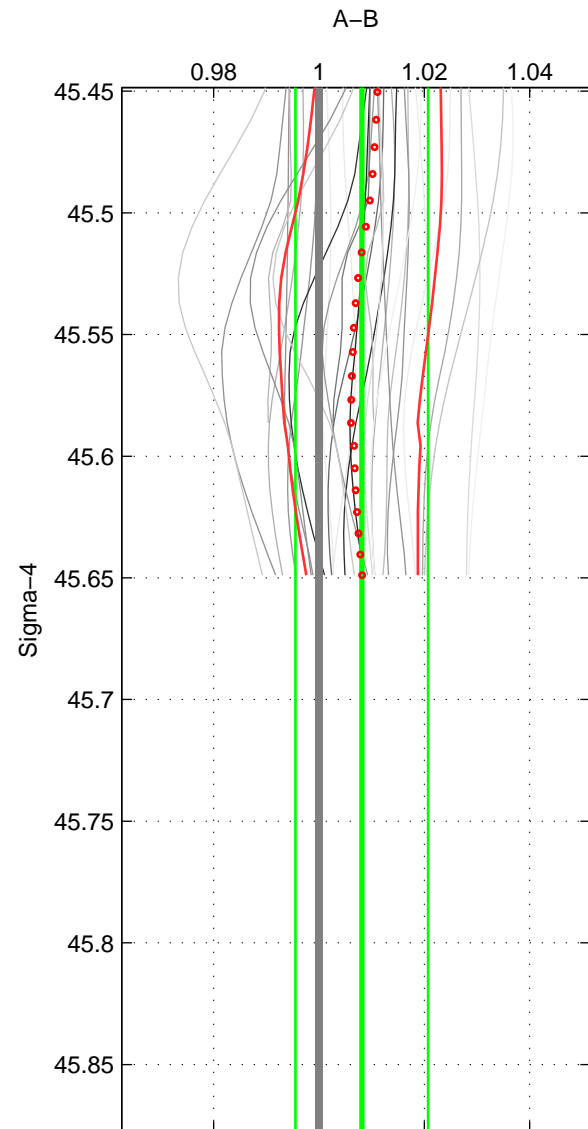

Cruise A (red). Date: Mar 1989 Cruisename: 507-32MW19890206

Cruise B (blue). Date: Apr 2003 Cruisename: 661-49UF20030422

\*\*\* "Favourite" values are means of spaces 1 2.

	Offset	O.StDev	Ratio	R.Stdev	Rating
SIGMA:	0.313	0.487	1.008	0.013	4
THETA:	0.316	0.489	1.008	0.013	4
DEPTH:	0.290	0.056	1.008	0.001	3
FAV.:	0.315	0.488	1.008	0.013	4

Profiles of A: 11  
 Profiles of B: 3  
 Diff profs : 29  
 WMoffset (A-B): 0.31276  
 WMoffset stdev: 0.48676  
 WMratio (A/B): 1.0081  
 WMratio stdev: 0.012585

Quality (1-5): 4

Profiles of A: 11  
 Profiles of B: 3  
 Diff profs : 29  
 WMoffset (A-B): 0.31646  
 WMoffset stdev: 0.4888  
 WMratio (A/B): 1.0082  
 WMratio stdev: 0.012638

Quality (1-5): 4

Profiles of A: 11  
 Profiles of B: 3  
 Diff profs : 29  
 WMoffset (A-B): 0.28997  
 WMoffset stdev: 0.055733  
 WMratio (A/B): 1.0075  
 WMratio stdev: 0.0014192

Quality (1-5): 3

Please note that statistics are bad.