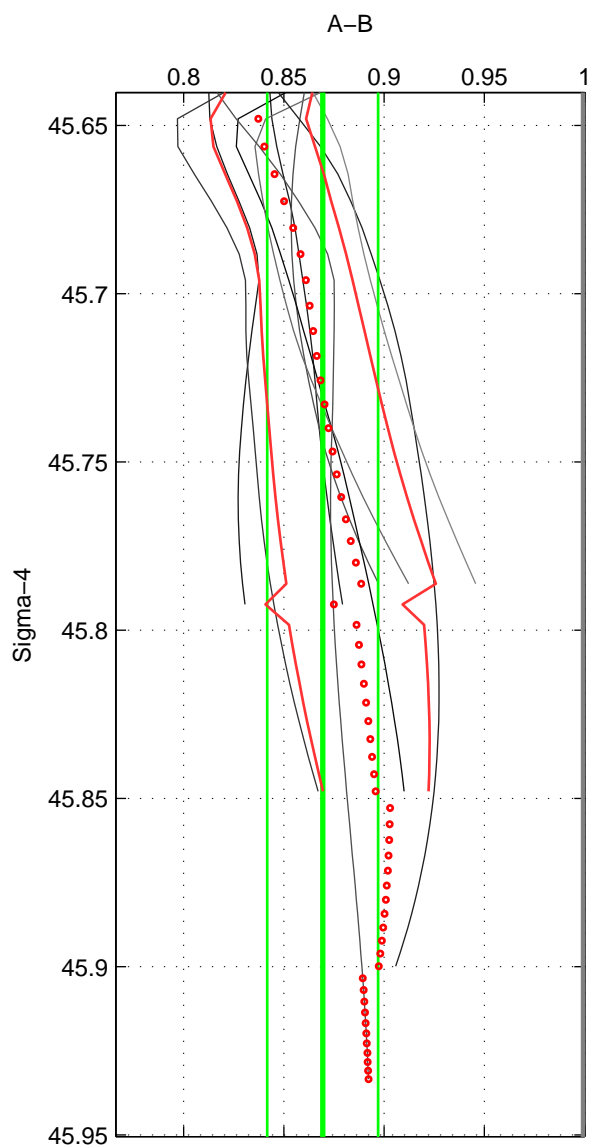

Cruise A (red). Date: Aug 1997 Cruisename: 63-34AR19970805
 Cruise B (blue). Date: Jun 2006 Cruisename: 135-06MM20060523

*** "Favourite" values are means of spaces 1 2 3.

	Offset	O.StDev	Ratio	R.Stdev	Rating
SIGMA:	-2.307	0.530	0.869	0.028	2
THETA:	-1.763	0.431	0.897	0.024	2
DEPTH:	-2.489	0.503	0.860	0.026	2
FAV. :	-2.186	0.488	0.875	0.026	2

Profiles of A: 3
 Profiles of B: 3
 Diff profs : 9
 WMoffset (A-B): -2.3071
 WMoffset stdev: 0.5302
 WMratio (A/B): 0.86939
 WMratio stdev: 0.027657

Quality (1-5): 2

Profiles of A: 3
 Profiles of B: 3
 Diff profs : 9
 WMoffset (A-B): -1.7628
 WMoffset stdev: 0.43098
 WMratio (A/B): 0.89661
 WMratio stdev: 0.023769

Quality (1-5): 2

Profiles of A: 3
 Profiles of B: 3
 Diff profs : 9
 WMoffset (A-B): -2.489
 WMoffset stdev: 0.50317
 WMratio (A/B): 0.85997
 WMratio stdev: 0.025547

Quality (1-5): 2