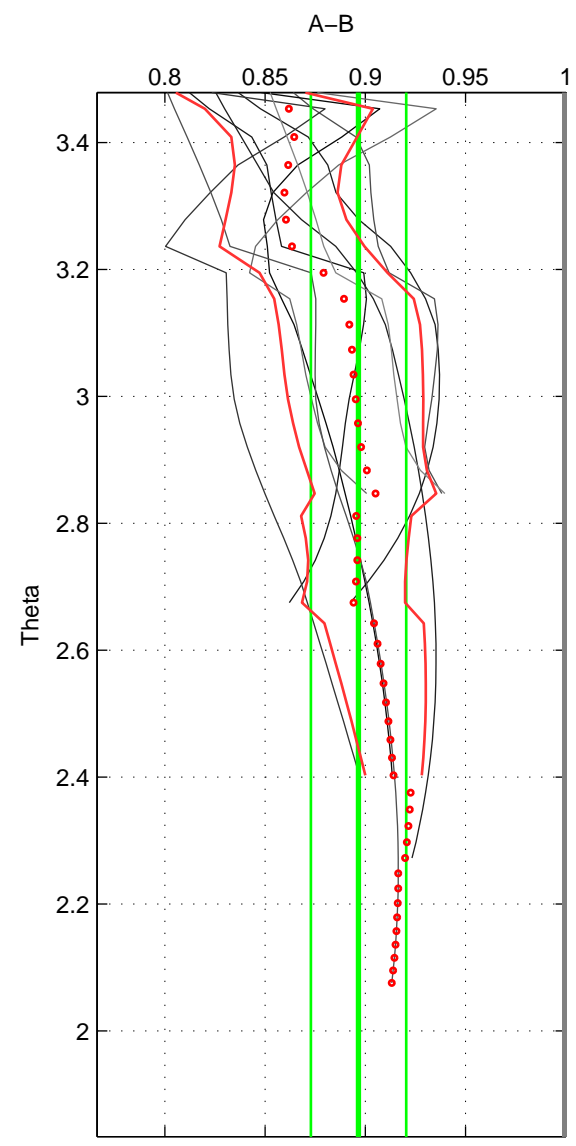

Cruise A (red). Date: Aug 1997 Cruisename: 63-34AR19970805
 Cruise B (blue). Date: Jun 2006 Cruisename: 135-06MM20060523

*** "Favourite" values are means of spaces 1 2 3.

	Offset	O.StDev	Ratio	R.Stdev	Rating
SIGMA:	-2.307	0.530	0.869	0.028	2
THETA:	-1.763	0.431	0.897	0.024	2
DEPTH:	-2.489	0.503	0.860	0.026	2
FAV. :	-2.186	0.488	0.875	0.026	2

Profiles of A: 3
 Profiles of B: 3
 Diff profs : 9
 WMoffset (A-B): -2.3071
 WMoffset stdev: 0.5302
 WMratio (A/B): 0.86939
 WMratio stdev: 0.027657

Quality (1-5): 2

Profiles of A: 3
 Profiles of B: 3
 Diff profs : 9
 WMoffset (A-B): -1.7628
 WMoffset stdev: 0.43098
 WMratio (A/B): 0.89661
 WMratio stdev: 0.023769

Quality (1-5): 2

Profiles of A: 3
 Profiles of B: 3
 Diff profs : 9
 WMoffset (A-B): -2.489
 WMoffset stdev: 0.50317
 WMratio (A/B): 0.85997
 WMratio stdev: 0.025547

Quality (1-5): 2