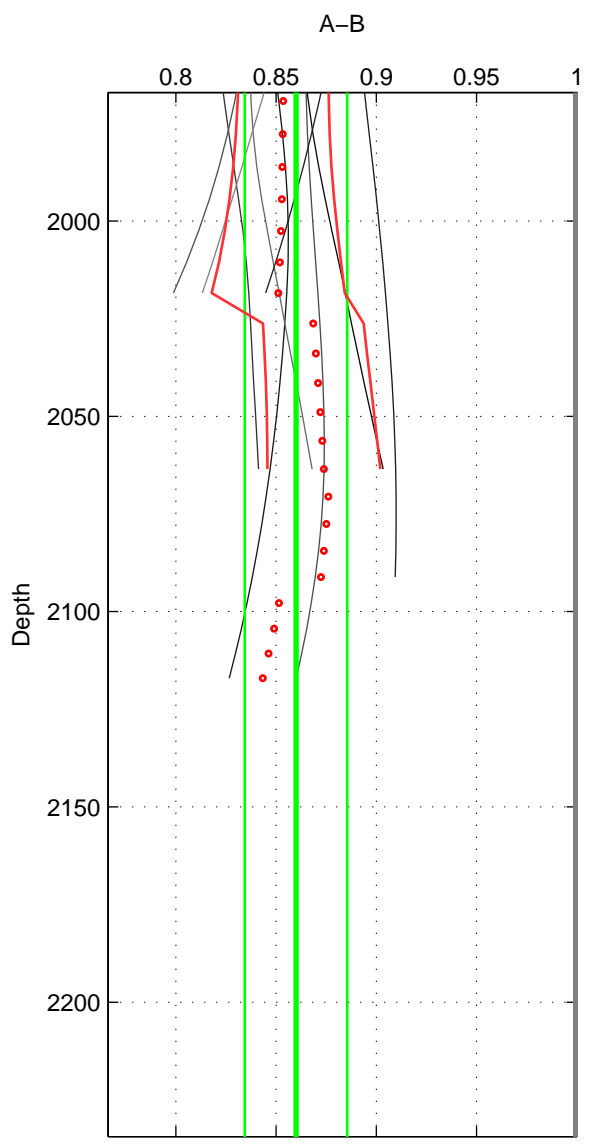

Cruise A (red). Date: Aug 1997 Cruisename: 63-34AR19970805
 Cruise B (blue). Date: Jun 2006 Cruisename: 135-06MM20060523

*** "Favourite" values are means of spaces 1 2 3.

	Offset	O.StDev	Ratio	R.Stdev	Rating
SIGMA:	-2.307	0.530	0.869	0.028	2
THETA:	-1.763	0.431	0.897	0.024	2
DEPTH:	-2.489	0.503	0.860	0.026	2
FAV. :	-2.186	0.488	0.875	0.026	2

Profiles of A: 3
 Profiles of B: 3
 Diff profs : 9
 WMoffset (A-B): -2.3071
 WMoffset stdev: 0.5302
 WMratio (A/B): 0.86939
 WMratio stdev: 0.027657

Quality (1-5): 2

Profiles of A: 3
 Profiles of B: 3
 Diff profs : 9
 WMoffset (A-B): -1.7628
 WMoffset stdev: 0.43098
 WMratio (A/B): 0.89661
 WMratio stdev: 0.023769

Quality (1-5): 2

Profiles of A: 3
 Profiles of B: 3
 Diff profs : 9
 WMoffset (A-B): -2.489
 WMoffset stdev: 0.50317
 WMratio (A/B): 0.85997
 WMratio stdev: 0.025547

Quality (1-5): 2