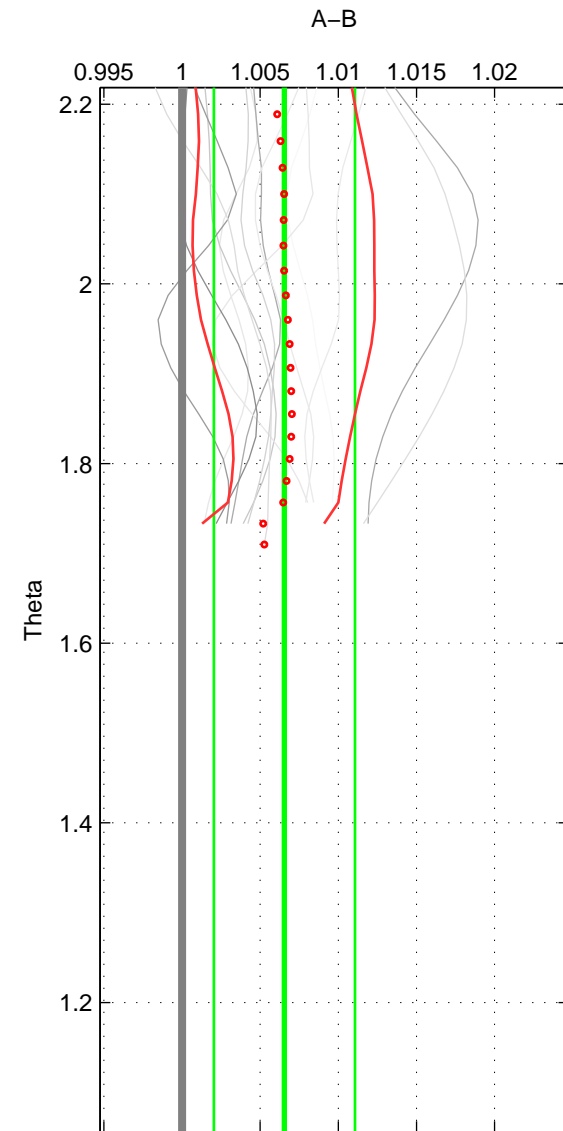

Cruise A (red). Date: Aug 2007 Cruisename: 611-49NZ20070724

Cruise B (blue). Date: Jul 2002 Cruisename: 697-49UP20020620

*** "Favourite" values are means of spaces 1 2.

	Offset	O.StDev	Ratio	R.Stdev	Rating
SIGMA:	0.248	0.176	1.006	0.004	4
THETA:	0.271	0.187	1.007	0.005	4
DEPTH:	0.335	0.012	1.008	0.000	3
FAV.:	0.259	0.181	1.006	0.004	4

Profiles of A: 7
 Profiles of B: 5
 Diff profs : 13
 WMoffset (A-B): 0.24767
 WMoffset stdev: 0.17578
 WMratio (A/B): 1.006
 WMratio stdev: 0.0042781

Quality (1-5): 4

Profiles of A: 7
 Profiles of B: 5
 Diff profs : 13
 WMoffset (A-B): 0.27084
 WMoffset stdev: 0.18667
 WMratio (A/B): 1.0066
 WMratio stdev: 0.0045161

Quality (1-5): 4

Profiles of A: 7
 Profiles of B: 5
 Diff profs : 13
 WMoffset (A-B): 0.33532
 WMoffset stdev: 0.012485
 WMratio (A/B): 1.0081
 WMratio stdev: 0.0003372

Quality (1-5): 3

Please note that statistics are bad.