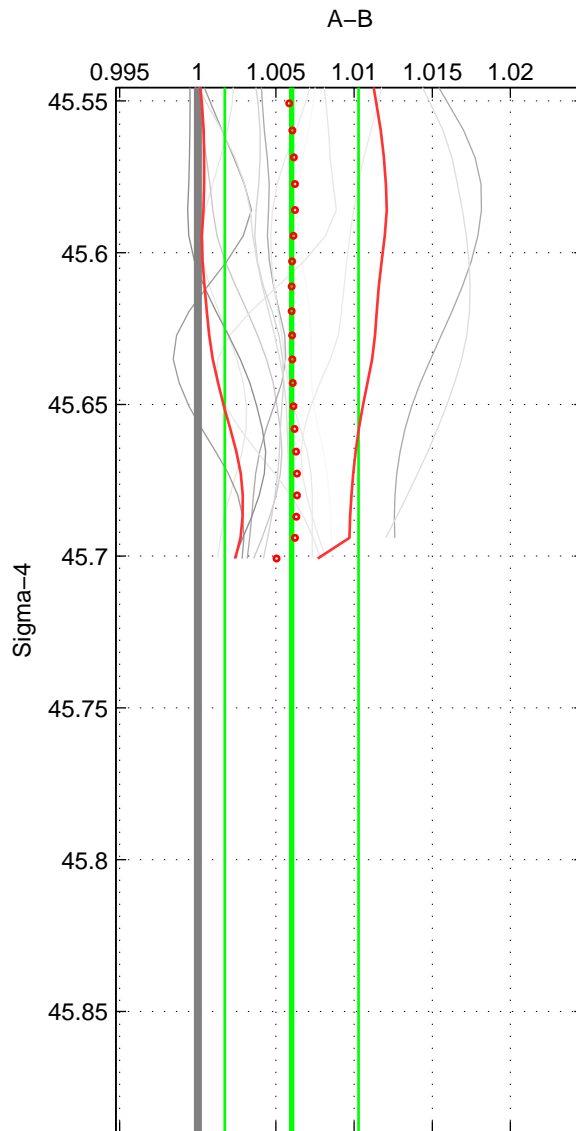

Cruise A (red). Date: Aug 2007 Cruisename: 611-49NZ20070724

Cruise B (blue). Date: Jul 2002 Cruisename: 697-49UP20020620

*** "Favourite" values are means of spaces 1 2.

	Offset	O.StDev	Ratio	R.Stdev	Rating
SIGMA:	0.248	0.176	1.006	0.004	4
THETA:	0.271	0.187	1.007	0.005	4
DEPTH:	0.335	0.012	1.008	0.000	3
FAV.:	0.259	0.181	1.006	0.004	4

Profiles of A: 7
 Profiles of B: 5
 Diff profs : 13
 WMoffset (A-B): 0.24767
 WMoffset stdev: 0.17578
 WMratio (A/B): 1.006
 WMratio stdev: 0.0042781

Quality (1-5): 4

Profiles of A: 7
 Profiles of B: 5
 Diff profs : 13
 WMoffset (A-B): 0.27084
 WMoffset stdev: 0.18667
 WMratio (A/B): 1.0066
 WMratio stdev: 0.0045161

Quality (1-5): 4

Profiles of A: 7
 Profiles of B: 5
 Diff profs : 13
 WMoffset (A-B): 0.33532
 WMoffset stdev: 0.012485
 WMratio (A/B): 1.0081
 WMratio stdev: 0.0003372

Quality (1-5): 3

Please note that statistics are bad.