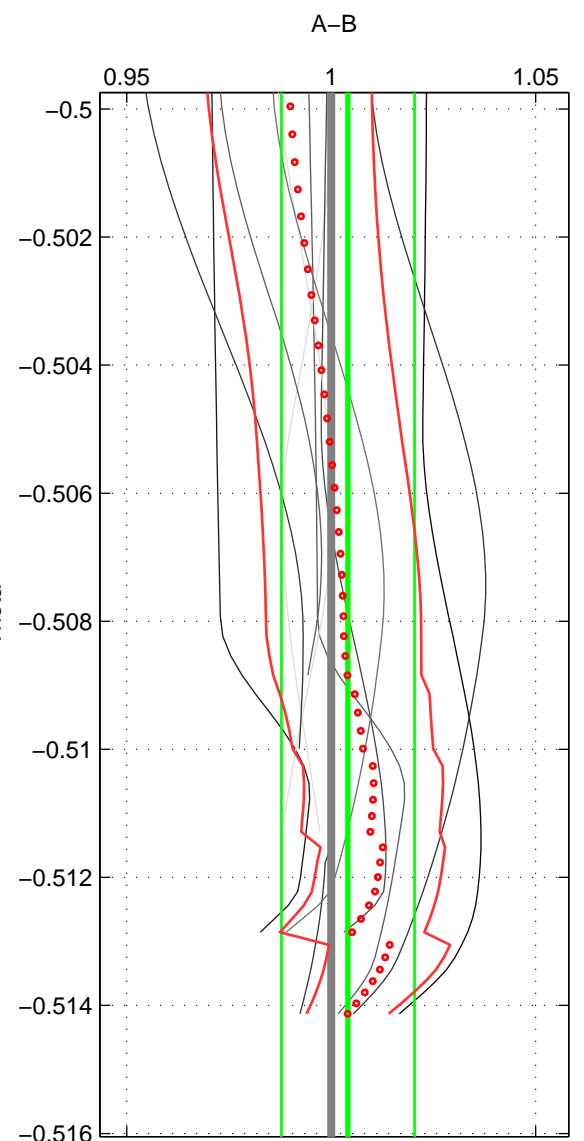

Cruise A (red). Date: May 2002 Cruisename: 51-32H120020505

Cruise B (blue). Date: Aug 2002 Cruisename: 52-32H120020718

*** "Favourite" values are means of spaces 1 2 3.

	Offset	O.StDev	Ratio	R.Stdev	Rating
SIGMA:	-0.045	0.191	0.997	0.014	2
THETA:	0.057	0.231	1.004	0.016	2
DEPTH:	-0.069	0.155	0.995	0.011	2
FAV. :	-0.019	0.193	0.999	0.014	2

Profiles of A: 3
 Profiles of B: 5
 Diff profs : 10
 WMoffset (A-B): -0.045141
 WMoffset stdev: 0.19136
 WMratio (A/B): 0.99691
 WMratio stdev: 0.013561

Quality (1-5): 2

Profiles of A: 3
 Profiles of B: 5
 Diff profs : 10
 WMoffset (A-B): 0.056554
 WMoffset stdev: 0.23115
 WMratio (A/B): 1.0041
 WMratio stdev: 0.016301

Quality (1-5): 2

Profiles of A: 3
 Profiles of B: 5
 Diff profs : 10
 WMoffset (A-B): -0.069272
 WMoffset stdev: 0.15521
 WMratio (A/B): 0.99525
 WMratio stdev: 0.010756

Quality (1-5): 2