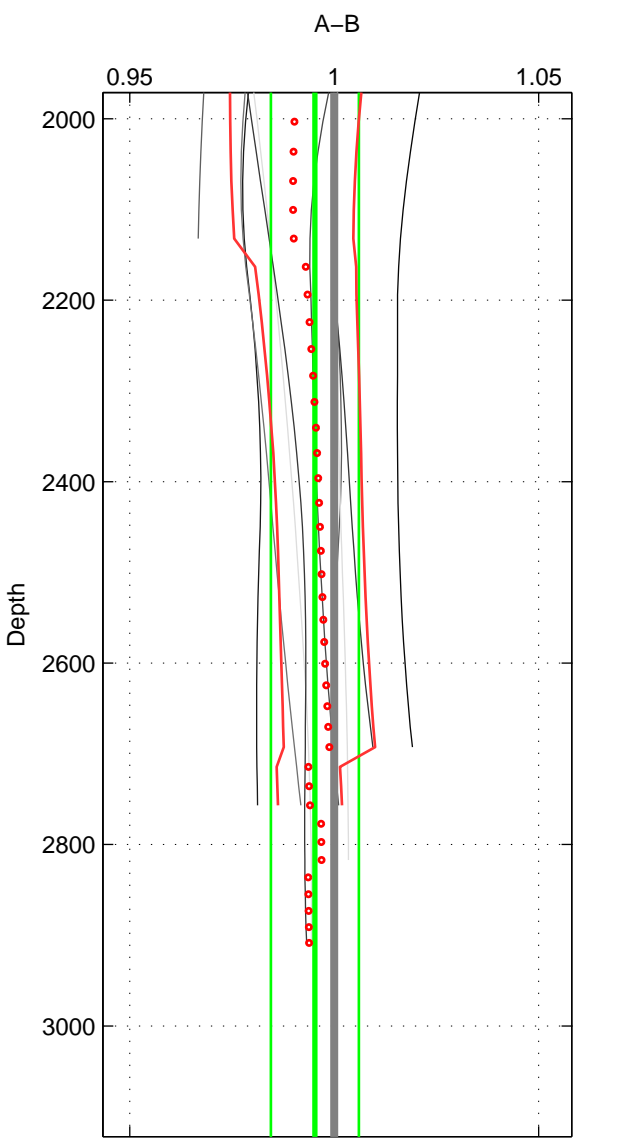

Cruise A (red). Date: May 2002 Cruisename: 51-32H120020505

Cruise B (blue). Date: Aug 2002 Cruisename: 52-32H120020718

*** "Favourite" values are means of spaces 1 2 3.

	Offset	O.StDev	Ratio	R.Stdev	Rating
SIGMA:	-0.045	0.191	0.997	0.014	2
THETA:	0.057	0.231	1.004	0.016	2
DEPTH:	-0.069	0.155	0.995	0.011	2
FAV. :	-0.019	0.193	0.999	0.014	2

Profiles of A: 3
 Profiles of B: 5
 Diff profs : 10
 WMoffset (A-B): -0.045141
 WMoffset stdev: 0.19136
 WMratio (A/B): 0.99691
 WMratio stdev: 0.013561

Quality (1-5): 2

Profiles of A: 3
 Profiles of B: 5
 Diff profs : 10
 WMoffset (A-B): 0.056554
 WMoffset stdev: 0.23115
 WMratio (A/B): 1.0041
 WMratio stdev: 0.016301

Quality (1-5): 2

Profiles of A: 3
 Profiles of B: 5
 Diff profs : 10
 WMoffset (A-B): -0.069272
 WMoffset stdev: 0.15521
 WMratio (A/B): 0.99525
 WMratio stdev: 0.010756

Quality (1-5): 2