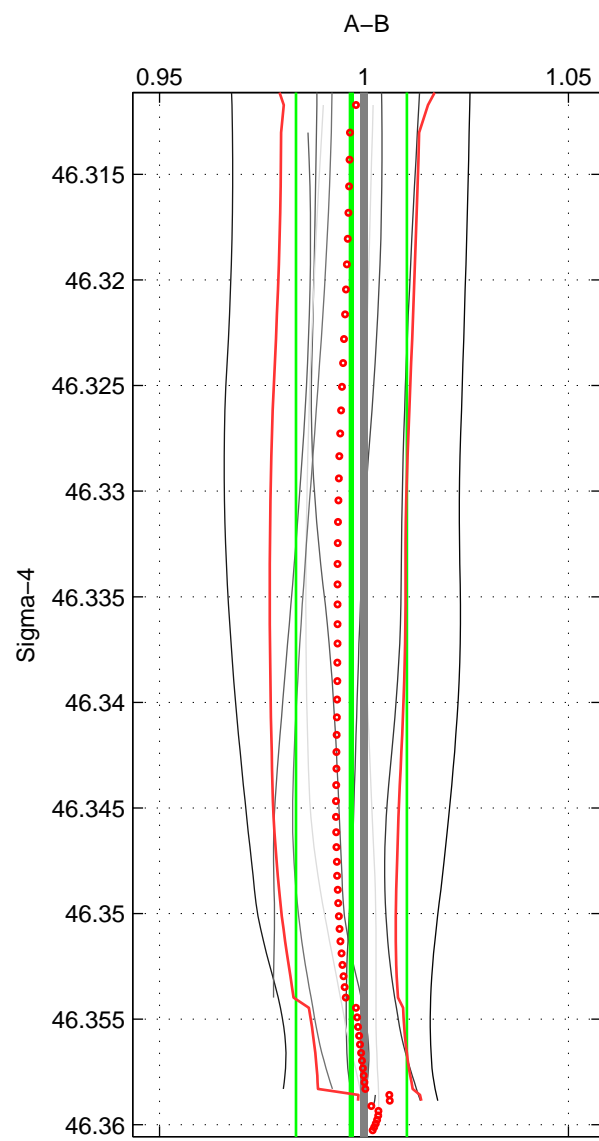

Cruise A (red). Date: May 2002 Cruisename: 51-32H120020505

Cruise B (blue). Date: Aug 2002 Cruisename: 52-32H120020718

*** "Favourite" values are means of spaces 1 2 3.

	Offset	O.StDev	Ratio	R.Stdev	Rating
SIGMA:	-0.045	0.191	0.997	0.014	2
THETA:	0.057	0.231	1.004	0.016	2
DEPTH:	-0.069	0.155	0.995	0.011	2
FAV. :	-0.019	0.193	0.999	0.014	2

Profiles of A: 3
 Profiles of B: 5
 Diff profs : 10
 WMoffset (A-B): -0.045141
 WMoffset stdev: 0.19136
 WMratio (A/B): 0.99691
 WMratio stdev: 0.013561

Quality (1-5): 2

Profiles of A: 3
 Profiles of B: 5
 Diff profs : 10
 WMoffset (A-B): 0.056554
 WMoffset stdev: 0.23115
 WMratio (A/B): 1.0041
 WMratio stdev: 0.016301

Quality (1-5): 2

Profiles of A: 3
 Profiles of B: 5
 Diff profs : 10
 WMoffset (A-B): -0.069272
 WMoffset stdev: 0.15521
 WMratio (A/B): 0.99525
 WMratio stdev: 0.010756

Quality (1-5): 2