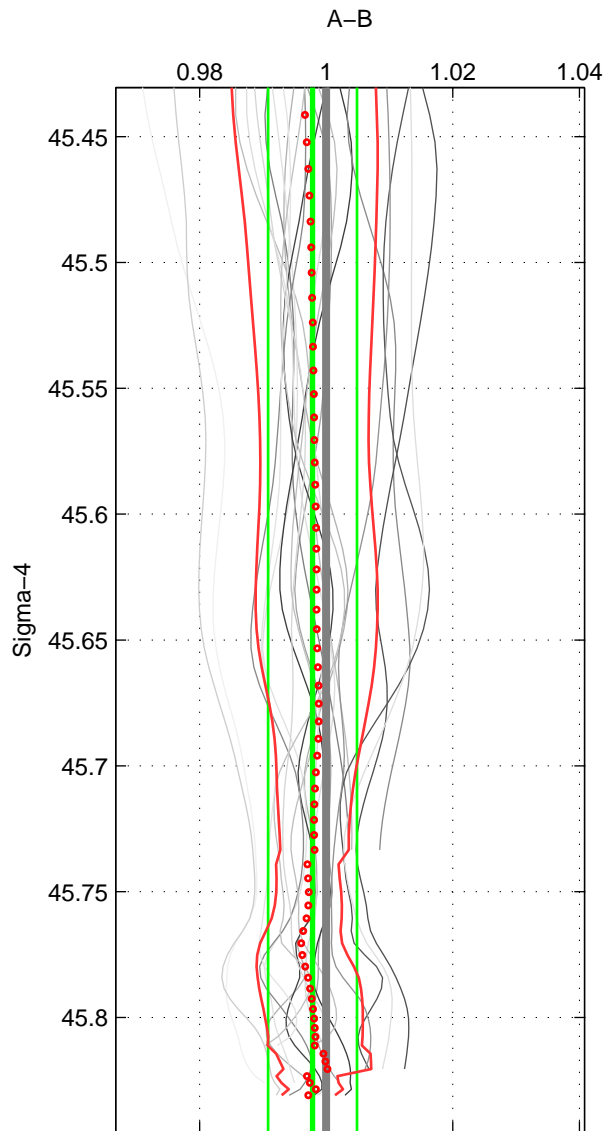

Cruise A (red). Date: Mar 1989 Cruisename: 507-32MW19890206

Cruise B (blue). Date: Jan 2008 Cruisename: 513-33RO20071215

*** "Favourite" values are means of spaces 1 2 3.

	Offset	O.StDev	Ratio	R.Stdev	Rating
SIGMA:	-0.086	0.275	0.998	0.007	5
THETA:	-0.077	0.285	0.998	0.007	5
DEPTH:	0.057	0.291	1.001	0.008	5
FAV. :	-0.036	0.284	0.999	0.007	5

Profiles of A: 4
 Profiles of B: 6
 Diff profs : 21
 WMoffset (A-B): -0.086351
 WMoffset stdev: 0.27536
 WMratio (A/B): 0.99783
 WMratio stdev: 0.0070188

Quality (1-5): 5

Profiles of A: 4
 Profiles of B: 6
 Diff profs : 21
 WMoffset (A-B): -0.076996
 WMoffset stdev: 0.28509
 WMratio (A/B): 0.99807
 WMratio stdev: 0.0072637

Quality (1-5): 5

Profiles of A: 4
 Profiles of B: 6
 Diff profs : 21
 WMoffset (A-B): 0.056723
 WMoffset stdev: 0.29142
 WMratio (A/B): 1.0015
 WMratio stdev: 0.0075512

Quality (1-5): 5