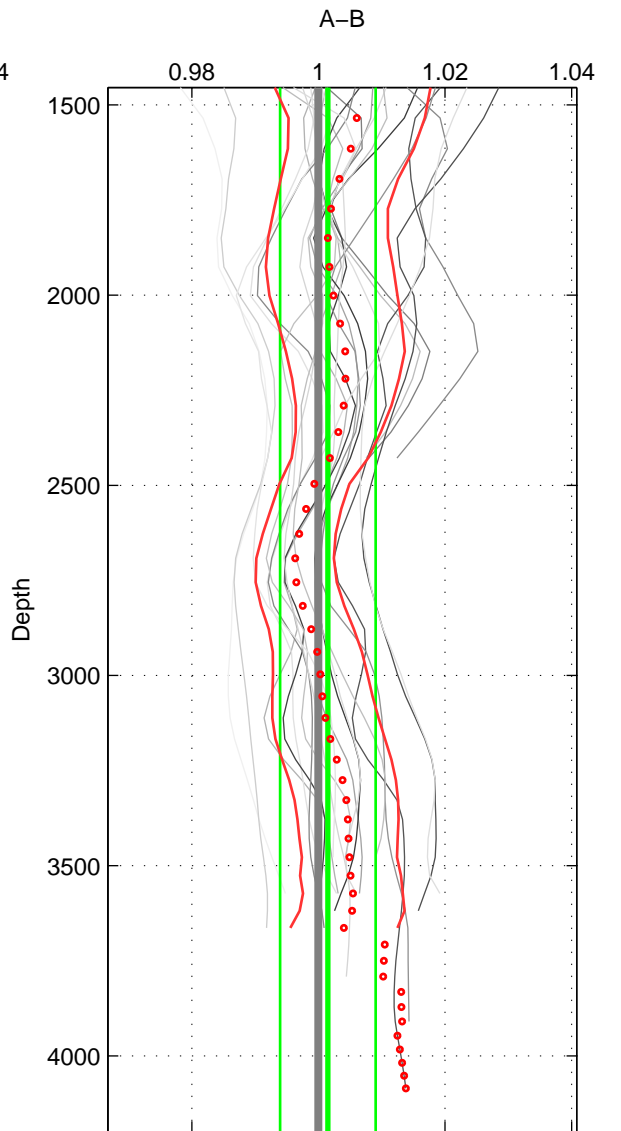

Cruise A (red). Date: Mar 1989 Cruisename: 507-32MW19890206

Cruise B (blue). Date: Jan 2008 Cruisename: 513-33RO20071215

*** "Favourite" values are means of spaces 1 2 3.

	Offset	O.StDev	Ratio	R.Stdev	Rating
SIGMA:	-0.086	0.275	0.998	0.007	5
THETA:	-0.077	0.285	0.998	0.007	5
DEPTH:	0.057	0.291	1.001	0.008	5
FAV. :	-0.036	0.284	0.999	0.007	5

Profiles of A: 4
 Profiles of B: 6
 Diff profs : 21
 WMoffset (A-B): -0.086351
 WMoffset stdev: 0.27536
 WMratio (A/B): 0.99783
 WMratio stdev: 0.0070188

Quality (1-5): 5

Profiles of A: 4
 Profiles of B: 6
 Diff profs : 21
 WMoffset (A-B): -0.076996
 WMoffset stdev: 0.28509
 WMratio (A/B): 0.99807
 WMratio stdev: 0.0072637

Quality (1-5): 5

Profiles of A: 4
 Profiles of B: 6
 Diff profs : 21
 WMoffset (A-B): 0.056723
 WMoffset stdev: 0.29142
 WMratio (A/B): 1.0015
 WMratio stdev: 0.0075512

Quality (1-5): 5