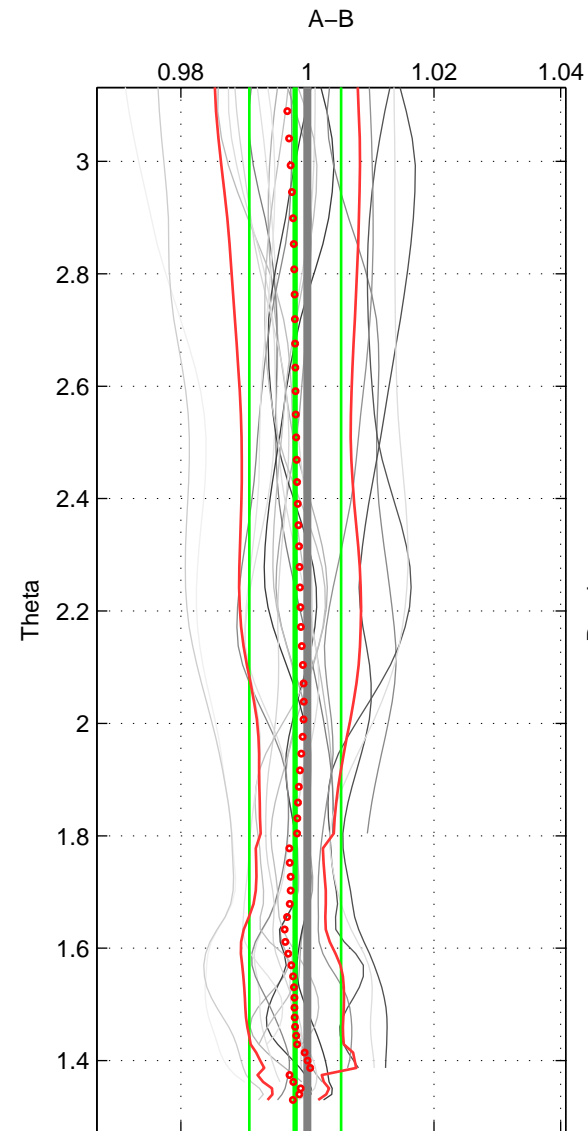

Cruise A (red). Date: Mar 1989 Cruisename: 507-32MW19890206

Cruise B (blue). Date: Jan 2008 Cruisename: 513-33RO20071215

*** "Favourite" values are means of spaces 1 2 3.

	Offset	O.StDev	Ratio	R.Stdev	Rating
SIGMA:	-0.086	0.275	0.998	0.007	5
THETA:	-0.077	0.285	0.998	0.007	5
DEPTH:	0.057	0.291	1.001	0.008	5
FAV. :	-0.036	0.284	0.999	0.007	5

Profiles of A: 4
 Profiles of B: 6
 Diff profs : 21
 WMoffset (A-B): -0.086351
 WMoffset stdev: 0.27536
 WMratio (A/B): 0.99783
 WMratio stdev: 0.0070188

Quality (1-5): 5

Profiles of A: 4
 Profiles of B: 6
 Diff profs : 21
 WMoffset (A-B): -0.076996
 WMoffset stdev: 0.28509
 WMratio (A/B): 0.99807
 WMratio stdev: 0.0072637

Quality (1-5): 5

Profiles of A: 4
 Profiles of B: 6
 Diff profs : 21
 WMoffset (A-B): 0.056723
 WMoffset stdev: 0.29142
 WMratio (A/B): 1.0015
 WMratio stdev: 0.0075512

Quality (1-5): 5