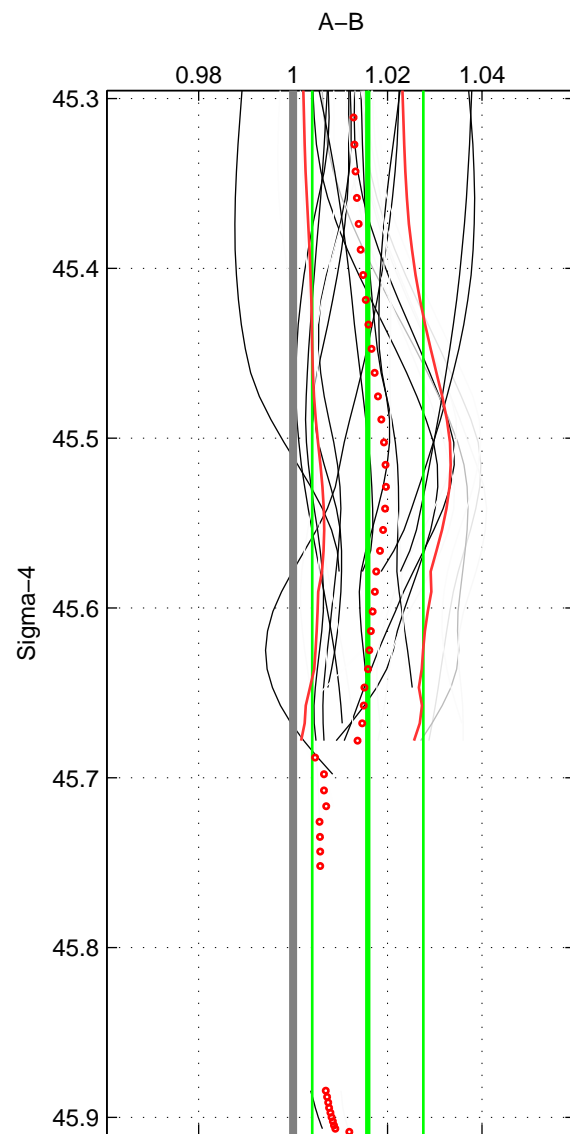

Cruise A (red). Date: Jul 2005 Cruisename: 669-49UF20050615

Cruise B (blue). Date: Feb 2006 Cruisename: 710-49UP20060113

\*\*\* "Favourite" values are means of spaces 1 2.

	Offset	O.StDev	Ratio	R.Stdev	Rating
SIGMA:	0.642	0.483	1.016	0.012	5
THETA:	0.278	0.118	1.008	0.003	5
DEPTH:	0.207	0.079	1.006	0.002	4
FAV.:	0.460	0.300	1.012	0.008	5

Profiles of A: 46  
 Profiles of B: 14  
 Diff profs : 25  
 WMoffset (A-B): 0.64205  
 WMoffset stdev: 0.48255  
 WMratio (A/B): 1.0158  
 WMratio stdev: 0.011745

Quality (1-5): 5

Profiles of A: 46  
 Profiles of B: 41  
 Diff profs : 70  
 WMoffset (A-B): 0.27819  
 WMoffset stdev: 0.11845  
 WMratio (A/B): 1.0077  
 WMratio stdev: 0.0032949

Quality (1-5): 5

Profiles of A: 46  
 Profiles of B: 41  
 Diff profs : 70  
 WMoffset (A-B): 0.20734  
 WMoffset stdev: 0.078535  
 WMratio (A/B): 1.0058  
 WMratio stdev: 0.0021956

Quality (1-5): 4