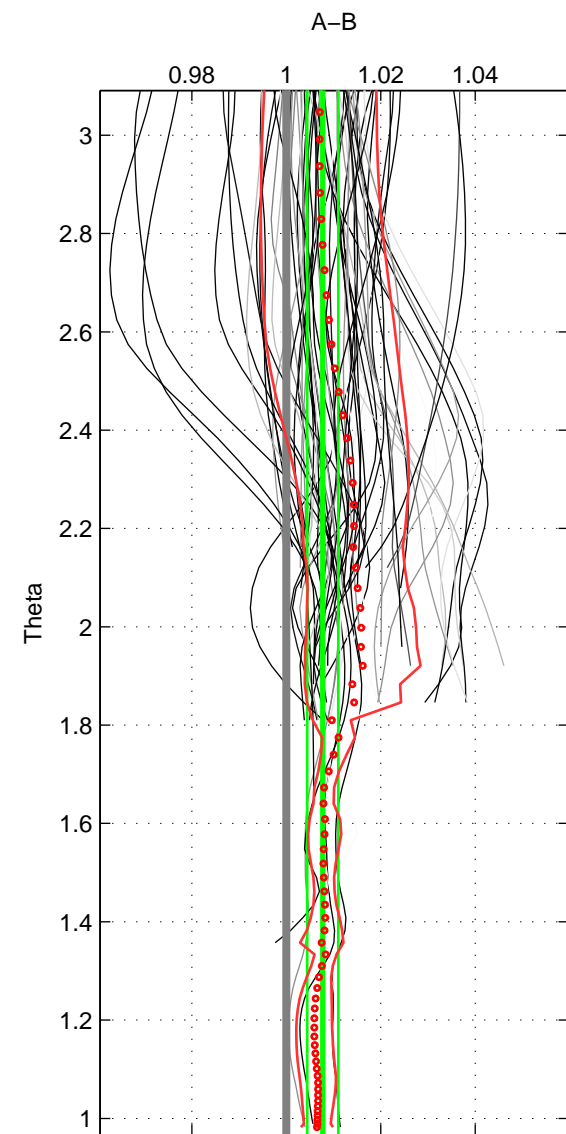

Cruise A (red). Date: Jul 2005 Cruisename: 669-49UF20050615

Cruise B (blue). Date: Feb 2006 Cruisename: 710-49UP20060113

\*\*\* "Favourite" values are means of spaces 1 2.

	Offset	O.StDev	Ratio	R.Stdev	Rating
SIGMA:	0.642	0.483	1.016	0.012	5
THETA:	0.278	0.118	1.008	0.003	5
DEPTH:	0.207	0.079	1.006	0.002	4
FAV.:	0.460	0.300	1.012	0.008	5

Profiles of A: 46  
 Profiles of B: 14  
 Diff profs : 25  
 WMoffset (A-B): 0.64205  
 WMoffset stdev: 0.48255  
 WMratio (A/B): 1.0158  
 WMratio stdev: 0.011745

Quality (1-5): 5

Profiles of A: 46  
 Profiles of B: 41  
 Diff profs : 70  
 WMoffset (A-B): 0.27819  
 WMoffset stdev: 0.11845  
 WMratio (A/B): 1.0077  
 WMratio stdev: 0.0032949

Quality (1-5): 5

Profiles of A: 46  
 Profiles of B: 41  
 Diff profs : 70  
 WMoffset (A-B): 0.20734  
 WMoffset stdev: 0.078535  
 WMratio (A/B): 1.0058  
 WMratio stdev: 0.0021956

Quality (1-5): 4