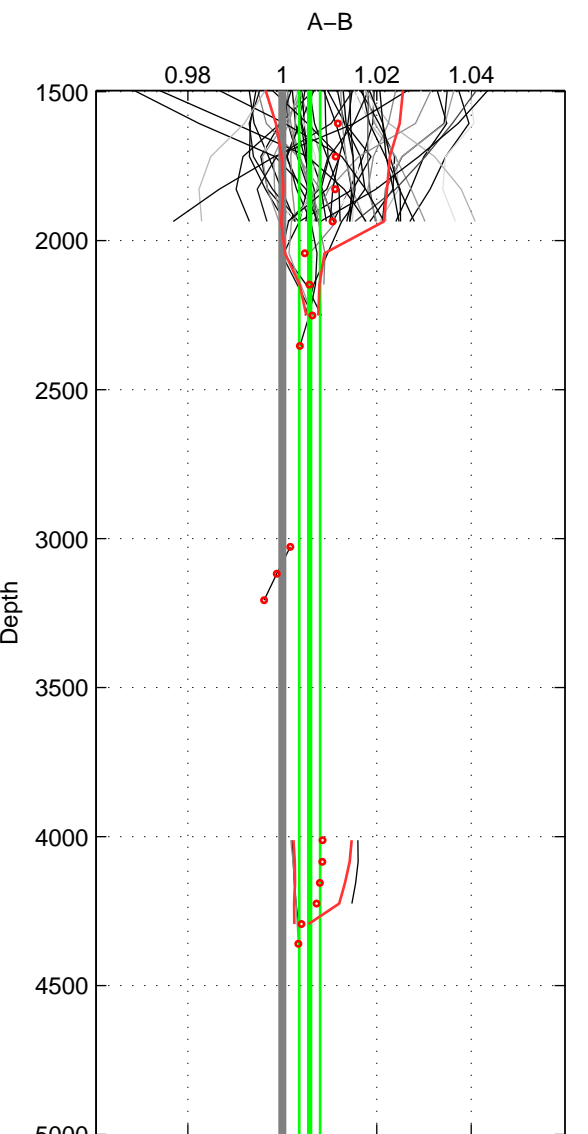

Cruise A (red). Date: Jul 2005 Cruisename: 669-49UF20050615

Cruise B (blue). Date: Feb 2006 Cruisename: 710-49UP20060113

\*\*\* "Favourite" values are means of spaces 1 2.

	Offset	O.StDev	Ratio	R.Stdev	Rating
SIGMA:	0.642	0.483	1.016	0.012	5
THETA:	0.278	0.118	1.008	0.003	5
DEPTH:	0.207	0.079	1.006	0.002	4
FAV.:	0.460	0.300	1.012	0.008	5

Profiles of A: 46  
 Profiles of B: 14  
 Diff profs : 25  
 WMoffset (A-B): 0.64205  
 WMoffset stdev: 0.48255  
 WMratio (A/B): 1.0158  
 WMratio stdev: 0.011745

Quality (1-5): 5

Profiles of A: 46  
 Profiles of B: 41  
 Diff profs : 70  
 WMoffset (A-B): 0.27819  
 WMoffset stdev: 0.11845  
 WMratio (A/B): 1.0077  
 WMratio stdev: 0.0032949

Quality (1-5): 5

Profiles of A: 46  
 Profiles of B: 41  
 Diff profs : 70  
 WMoffset (A-B): 0.20734  
 WMoffset stdev: 0.078535  
 WMratio (A/B): 1.0058  
 WMratio stdev: 0.0021956

Quality (1-5): 4