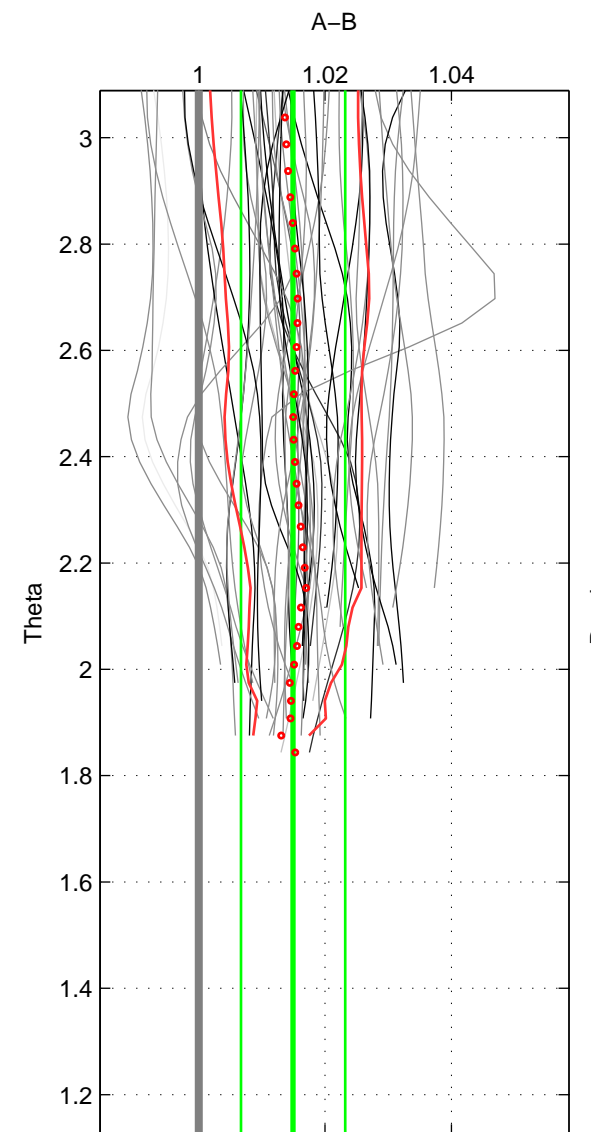

Cruise A (red). Date: Jul 2001 Cruisename: 656-49UF20010710

Cruise B (blue). Date: Jul 2004 Cruisename: 704-49UP20040704

\*\*\* "Favourite" values are means of spaces 1 2.

	Offset	O.StDev	Ratio	R.Stdev	Rating
SIGMA:	0.608	0.253	1.016	0.007	5
THETA:	0.577	0.316	1.015	0.008	5
DEPTH:	0.672	0.048	1.017	0.001	3
FAV.:	0.593	0.285	1.015	0.007	5

Profiles of A: 35  
 Profiles of B: 7  
 Diff profs : 22  
 WMoffset (A-B): 0.60837  
 WMoffset stdev: 0.25331  
 WMratio (A/B): 1.0158  
 WMratio stdev: 0.0066504

Quality (1-5): 5

Profiles of A: 35  
 Profiles of B: 14  
 Diff profs : 46  
 WMoffset (A-B): 0.57743  
 WMoffset stdev: 0.31612  
 WMratio (A/B): 1.0149  
 WMratio stdev: 0.0082454

Quality (1-5): 5

Profiles of A: 35  
 Profiles of B: 14  
 Diff profs : 46  
 WMoffset (A-B): 0.67246  
 WMoffset stdev: 0.04777  
 WMratio (A/B): 1.0174  
 WMratio stdev: 0.0012711

Quality (1-5): 3

Please note that statistics are bad.