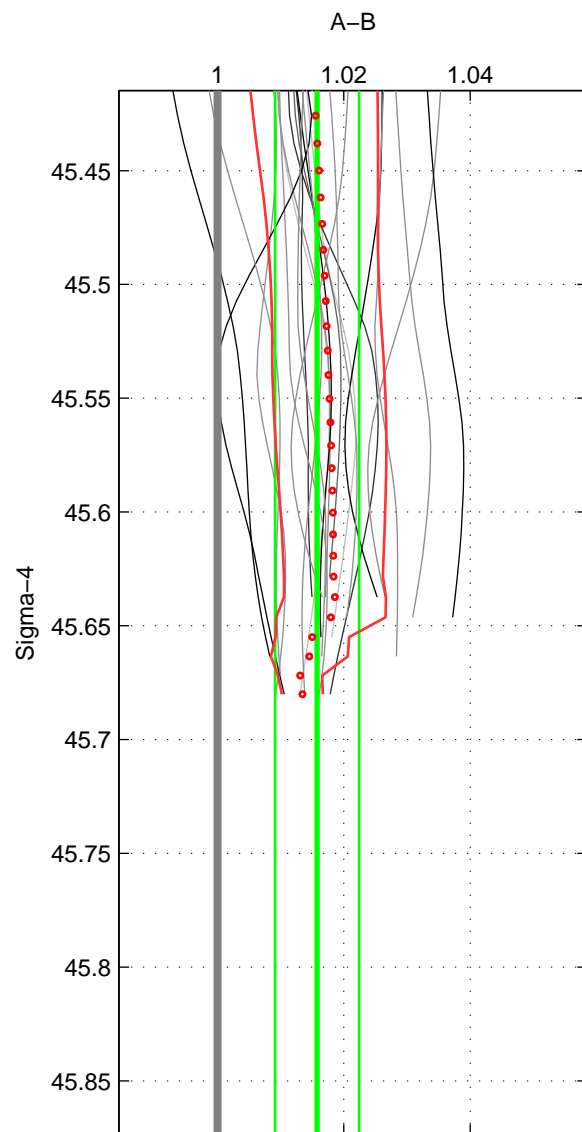

Cruise A (red). Date: Jul 2001 Cruisename: 656-49UF20010710

Cruise B (blue). Date: Jul 2004 Cruisename: 704-49UP20040704

\*\*\* "Favourite" values are means of spaces 1 2.

	Offset	O.StDev	Ratio	R.Stdev	Rating
SIGMA:	0.608	0.253	1.016	0.007	5
THETA:	0.577	0.316	1.015	0.008	5
DEPTH:	0.672	0.048	1.017	0.001	3
FAV.:	0.593	0.285	1.015	0.007	5

Profiles of A: 35  
 Profiles of B: 7  
 Diff profs : 22  
 WMoffset (A-B): 0.60837  
 WMoffset stdev: 0.25331  
 WMratio (A/B): 1.0158  
 WMratio stdev: 0.0066504

Quality (1-5): 5

Profiles of A: 35  
 Profiles of B: 14  
 Diff profs : 46  
 WMoffset (A-B): 0.57743  
 WMoffset stdev: 0.31612  
 WMratio (A/B): 1.0149  
 WMratio stdev: 0.0082454

Quality (1-5): 5

Profiles of A: 35  
 Profiles of B: 14  
 Diff profs : 46  
 WMoffset (A-B): 0.67246  
 WMoffset stdev: 0.04777  
 WMratio (A/B): 1.0174  
 WMratio stdev: 0.0012711

Quality (1-5): 3

Please note that statistics are bad.