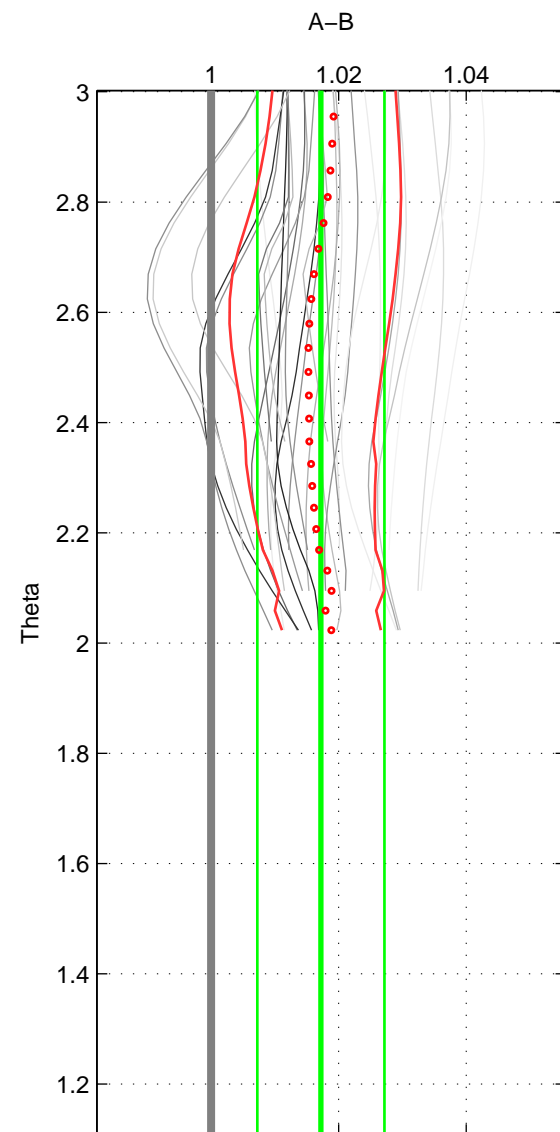

Cruise A (red). Date: Mar 1989 Cruisename: 507-32MW19890206

Cruise B (blue). Date: Nov 2003 Cruisename: 663-49UF20031028

\*\*\* "Favourite" values are those of space 2.

	Offset	O.StDev	Ratio	R.Stdev	Rating
SIGMA:	0.584	0.411	1.015	0.011	3
THETA:	0.659	0.381	1.017	0.010	4
DEPTH:	0.635	0.038	1.017	0.001	3
FAV.:	0.659	0.381	1.017	0.010	4

Profiles of A: 11  
 Profiles of B: 1  
 Diff profs : 9  
 WMoffset (A-B): 0.58357  
 WMoffset stdev: 0.41143  
 WMratio (A/B): 1.0152  
 WMratio stdev: 0.010692

Quality (1-5): 3

Profiles of A: 11  
 Profiles of B: 3  
 Diff profs : 29  
 WMoffset (A-B): 0.6592  
 WMoffset stdev: 0.38126  
 WMratio (A/B): 1.0172  
 WMratio stdev: 0.0099656

Quality (1-5): 4

Profiles of A: 11  
 Profiles of B: 3  
 Diff profs : 29  
 WMoffset (A-B): 0.63473  
 WMoffset stdev: 0.037843  
 WMratio (A/B): 1.0165  
 WMratio stdev: 0.00096948

Quality (1-5): 3

Please note that statistics are bad.