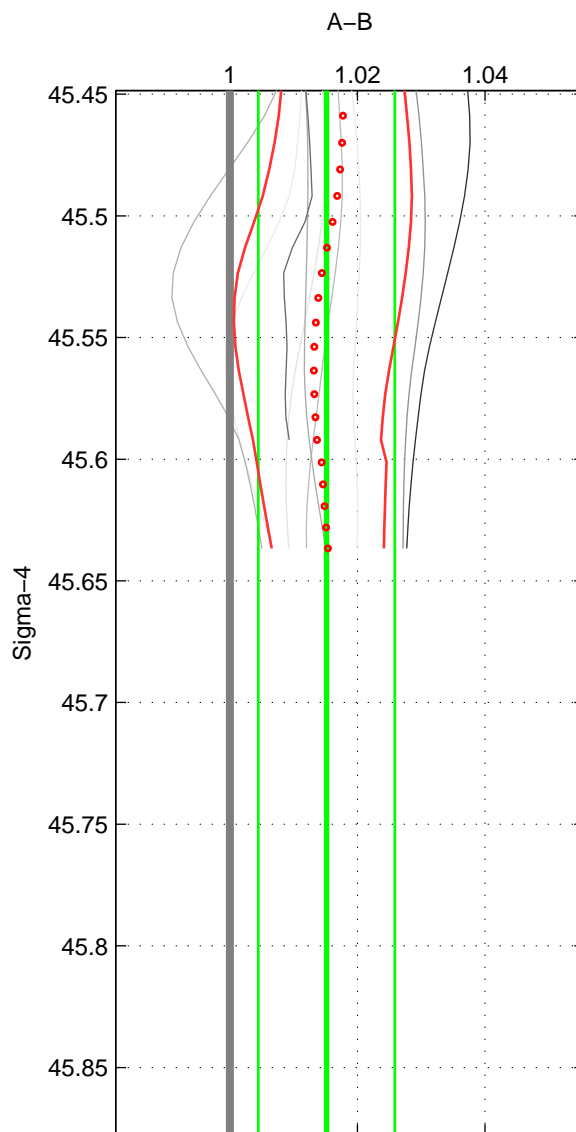

Cruise A (red). Date: Mar 1989 Cruisename: 507-32MW19890206

Cruise B (blue). Date: Nov 2003 Cruisename: 663-49UF20031028

\*\*\* "Favourite" values are those of space 2.

	Offset	O.StDev	Ratio	R.Stdev	Rating
SIGMA:	0.584	0.411	1.015	0.011	3
THETA:	0.659	0.381	1.017	0.010	4
DEPTH:	0.635	0.038	1.017	0.001	3
FAV.:	0.659	0.381	1.017	0.010	4

Profiles of A: 11  
 Profiles of B: 1  
 Diff profs : 9  
 WMoffset (A-B): 0.58357  
 WMoffset stdev: 0.41143  
 WMratio (A/B): 1.0152  
 WMratio stdev: 0.010692

Quality (1-5): 3

Profiles of A: 11  
 Profiles of B: 3  
 Diff profs : 29  
 WMoffset (A-B): 0.6592  
 WMoffset stdev: 0.38126  
 WMratio (A/B): 1.0172  
 WMratio stdev: 0.0099656

Quality (1-5): 4

Profiles of A: 11  
 Profiles of B: 3  
 Diff profs : 29  
 WMoffset (A-B): 0.63473  
 WMoffset stdev: 0.037843  
 WMratio (A/B): 1.0165  
 WMratio stdev: 0.00096948

Quality (1-5): 3

Please note that statistics are bad.