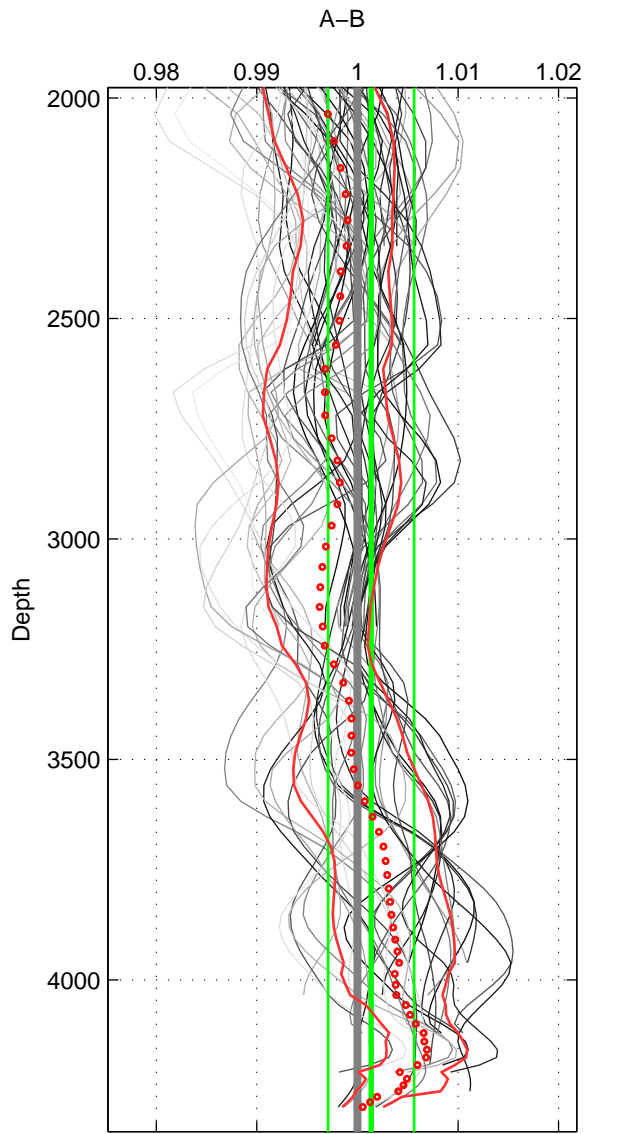

Cruise A (red). Date: Mar 1995 Cruisename: 348-316N19950310
 Cruise B (blue). Date: Sep 1995 Cruisename: 352-316N19950829

*** "Favourite" values are means of spaces 1 2 3.

	Offset	O.StDev	Ratio	R.Stdev	Rating
SIGMA:	-0.102	0.162	0.997	0.005	5
THETA:	-0.082	0.166	0.998	0.005	5
DEPTH:	0.049	0.147	1.001	0.004	5
FAV. :	-0.045	0.158	0.999	0.005	5

Profiles of A: 9
 Profiles of B: 8
 Diff profs : 53
 WMoffset (A-B): -0.10241
 WMoffset stdev: 0.16171
 WMratio (A/B): 0.99709
 WMratio stdev: 0.004611

Quality (1-5): 5

Profiles of A: 9
 Profiles of B: 8
 Diff profs : 53
 WMoffset (A-B): -0.082486
 WMoffset stdev: 0.16581
 WMratio (A/B): 0.99765
 WMratio stdev: 0.0047256

Quality (1-5): 5

Profiles of A: 11
 Profiles of B: 8
 Diff profs : 64
 WMoffset (A-B): 0.048657
 WMoffset stdev: 0.14715
 WMratio (A/B): 1.0014
 WMratio stdev: 0.0042698

Quality (1-5): 5