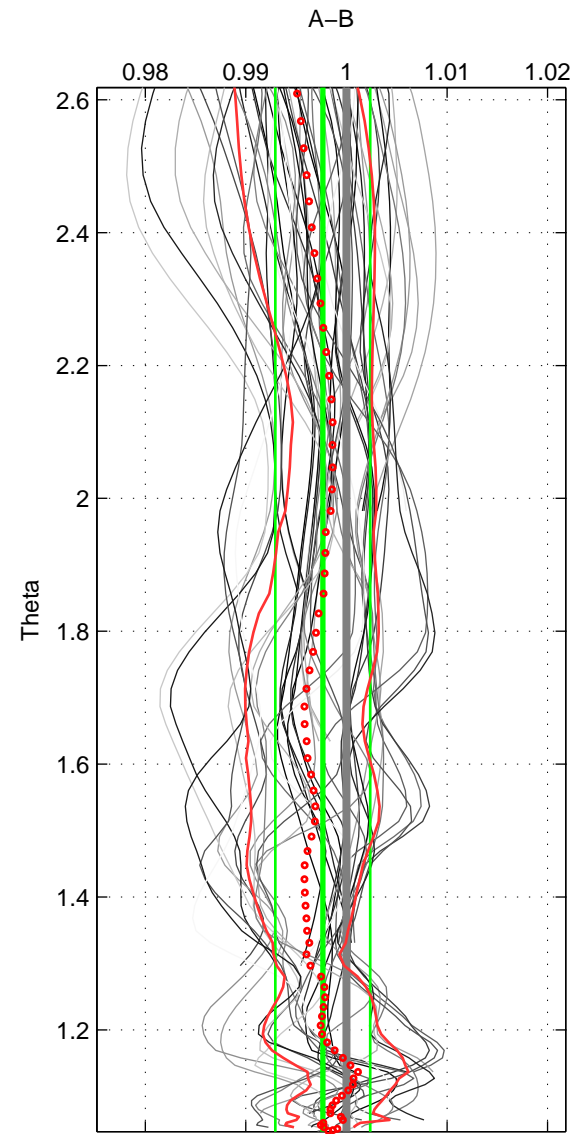

Cruise A (red). Date: Mar 1995 Cruisename: 348-316N19950310
 Cruise B (blue). Date: Sep 1995 Cruisename: 352-316N19950829

*** "Favourite" values are means of spaces 1 2 3.

	Offset	O.StDev	Ratio	R.Stdev	Rating
SIGMA:	-0.102	0.162	0.997	0.005	5
THETA:	-0.082	0.166	0.998	0.005	5
DEPTH:	0.049	0.147	1.001	0.004	5
FAV. :	-0.045	0.158	0.999	0.005	5

Profiles of A: 9
 Profiles of B: 8
 Diff profs : 53
 WMoffset (A-B): -0.10241
 WMoffset stdev: 0.16171
 WMratio (A/B): 0.99709
 WMratio stdev: 0.004611

Quality (1-5): 5

Profiles of A: 9
 Profiles of B: 8
 Diff profs : 53
 WMoffset (A-B): -0.082486
 WMoffset stdev: 0.16581
 WMratio (A/B): 0.99765
 WMratio stdev: 0.0047256

Quality (1-5): 5

Profiles of A: 11
 Profiles of B: 8
 Diff profs : 64
 WMoffset (A-B): 0.048657
 WMoffset stdev: 0.14715
 WMratio (A/B): 1.0014
 WMratio stdev: 0.0042698

Quality (1-5): 5