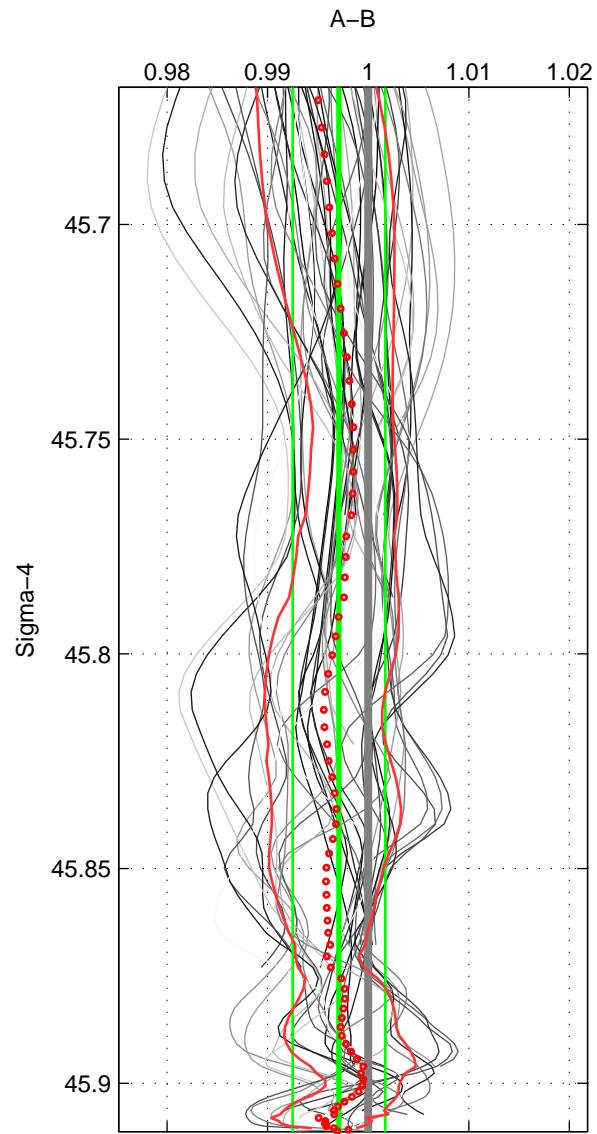

Cruise A (red). Date: Mar 1995 Cruisename: 348-316N19950310
 Cruise B (blue). Date: Sep 1995 Cruisename: 352-316N19950829

*** "Favourite" values are means of spaces 1 2 3.

	Offset	O.StDev	Ratio	R.Stdev	Rating
SIGMA:	-0.102	0.162	0.997	0.005	5
THETA:	-0.082	0.166	0.998	0.005	5
DEPTH:	0.049	0.147	1.001	0.004	5
FAV. :	-0.045	0.158	0.999	0.005	5

Profiles of A: 9
 Profiles of B: 8
 Diff profs : 53
 WMoffset (A-B): -0.10241
 WMoffset stdev: 0.16171
 WMratio (A/B): 0.99709
 WMratio stdev: 0.004611

Quality (1-5): 5

Profiles of A: 9
 Profiles of B: 8
 Diff profs : 53
 WMoffset (A-B): -0.082486
 WMoffset stdev: 0.16581
 WMratio (A/B): 0.99765
 WMratio stdev: 0.0047256

Quality (1-5): 5

Profiles of A: 11
 Profiles of B: 8
 Diff profs : 64
 WMoffset (A-B): 0.048657
 WMoffset stdev: 0.14715
 WMratio (A/B): 1.0014
 WMratio stdev: 0.0042698

Quality (1-5): 5