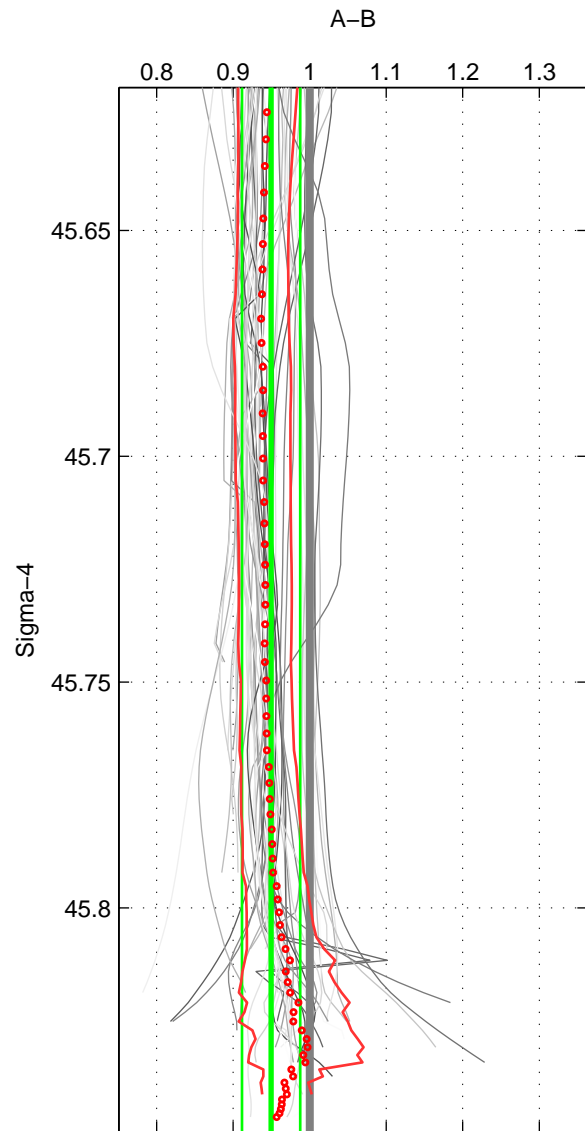

Cruise A (red). Date: May 1997 Cruisename: 152-06MT19970515

Cruise B (blue). Date: Jun 2010 Cruisename: 277-35TH20100608

*** "Favourite" values are means of spaces 1 2 3.

	Offset	O.StDev	Ratio	R.Stdev	Rating
SIGMA:	-0.905	0.680	0.950	0.038	5
THETA:	-0.934	0.723	0.947	0.041	5
DEPTH:	-0.834	0.684	0.957	0.035	5
FAV. :	-0.891	0.696	0.951	0.038	5

Profiles of A: 8
 Profiles of B: 26
 Diff profs : 51
 WMoffset (A-B): -0.90462
 WMoffset stdev: 0.68016
 WMratio (A/B): 0.9496
 WMratio stdev: 0.037926

Quality (1-5): 5

Profiles of A: 8
 Profiles of B: 26
 Diff profs : 51
 WMoffset (A-B): -0.93411
 WMoffset stdev: 0.72343
 WMratio (A/B): 0.94702
 WMratio stdev: 0.041187

Quality (1-5): 5

Profiles of A: 8
 Profiles of B: 26
 Diff profs : 51
 WMoffset (A-B): -0.83403
 WMoffset stdev: 0.68427
 WMratio (A/B): 0.95687
 WMratio stdev: 0.035078

Quality (1-5): 5