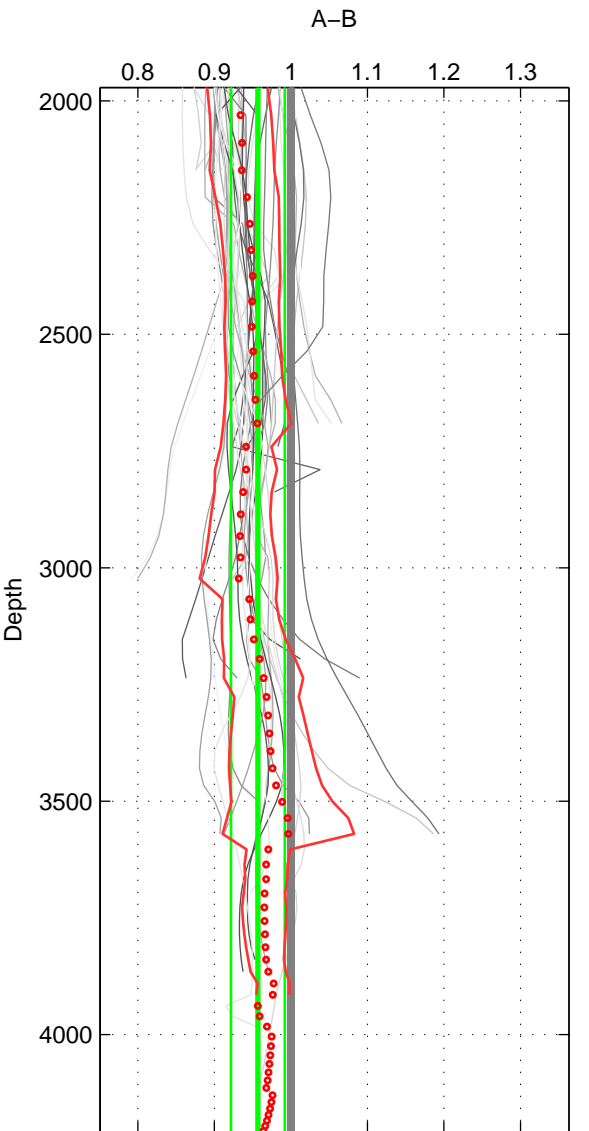

Cruise A (red). Date: May 1997 Cruisename: 152-06MT19970515

Cruise B (blue). Date: Jun 2010 Cruisename: 277-35TH20100608

*** "Favourite" values are means of spaces 1 2 3.

	Offset	O.StDev	Ratio	R.Stdev	Rating
SIGMA:	-0.905	0.680	0.950	0.038	5
THETA:	-0.934	0.723	0.947	0.041	5
DEPTH:	-0.834	0.684	0.957	0.035	5
FAV. :	-0.891	0.696	0.951	0.038	5

Profiles of A: 8
 Profiles of B: 26
 Diff profs : 51
 WMoffset (A-B): -0.90462
 WMoffset stdev: 0.68016
 WMratio (A/B): 0.9496
 WMratio stdev: 0.037926

Quality (1-5): 5

Profiles of A: 8
 Profiles of B: 26
 Diff profs : 51
 WMoffset (A-B): -0.93411
 WMoffset stdev: 0.72343
 WMratio (A/B): 0.94702
 WMratio stdev: 0.041187

Quality (1-5): 5

Profiles of A: 8
 Profiles of B: 26
 Diff profs : 51
 WMoffset (A-B): -0.83403
 WMoffset stdev: 0.68427
 WMratio (A/B): 0.95687
 WMratio stdev: 0.035078

Quality (1-5): 5