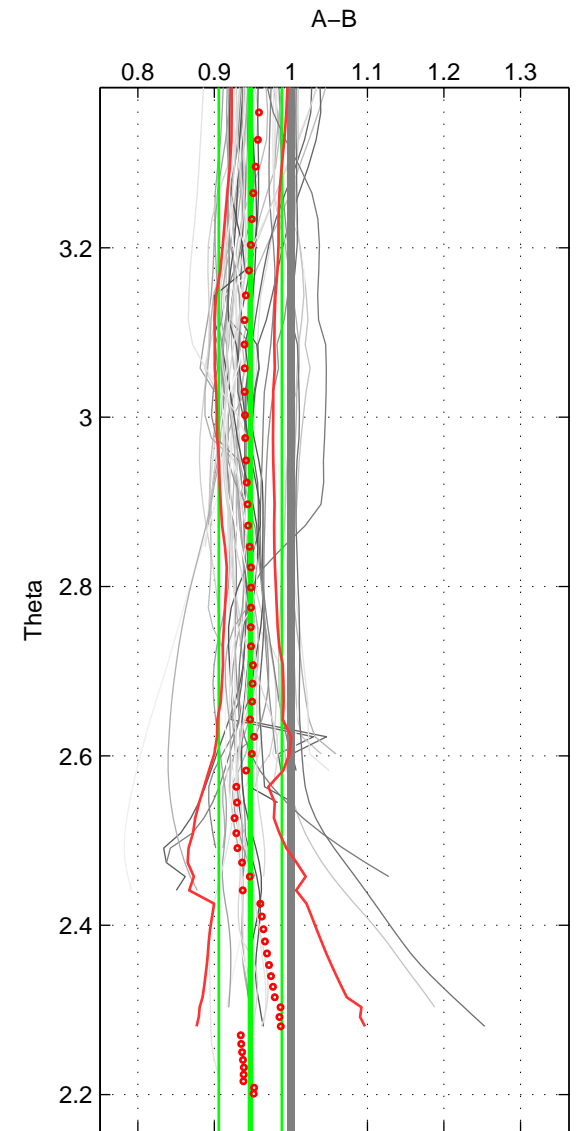

Cruise A (red). Date: May 1997 Cruisename: 152-06MT19970515

Cruise B (blue). Date: Jun 2010 Cruisename: 277-35TH20100608

*** "Favourite" values are means of spaces 1 2 3.

	Offset	O.StDev	Ratio	R.Stdev	Rating
SIGMA:	-0.905	0.680	0.950	0.038	5
THETA:	-0.934	0.723	0.947	0.041	5
DEPTH:	-0.834	0.684	0.957	0.035	5
FAV. :	-0.891	0.696	0.951	0.038	5

Profiles of A: 8
 Profiles of B: 26
 Diff profs : 51
 WMoffset (A-B): -0.90462
 WMoffset stdev: 0.68016
 WMratio (A/B): 0.9496
 WMratio stdev: 0.037926

Quality (1-5): 5

Profiles of A: 8
 Profiles of B: 26
 Diff profs : 51
 WMoffset (A-B): -0.93411
 WMoffset stdev: 0.72343
 WMratio (A/B): 0.94702
 WMratio stdev: 0.041187

Quality (1-5): 5

Profiles of A: 8
 Profiles of B: 26
 Diff profs : 51
 WMoffset (A-B): -0.83403
 WMoffset stdev: 0.68427
 WMratio (A/B): 0.95687
 WMratio stdev: 0.035078

Quality (1-5): 5