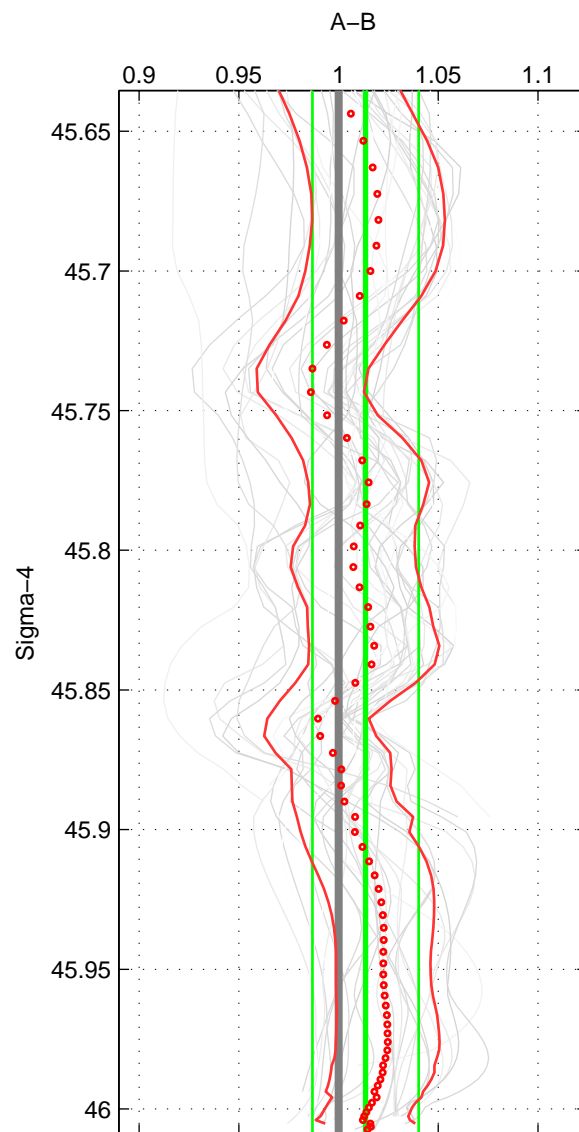

Cruise A (red). Date: Aug 1988 Cruisename: 225-316N19871123.1

Cruise B (blue). Date: Sep 1995 Cruisename: 269-35LU19950909

*** "Favourite" values are means of spaces 1 2 3.

	Offset	O.StDev	Ratio	R.Stdev	Rating
SIGMA:	0.271	0.599	1.014	0.027	5
THETA:	0.315	0.574	1.015	0.025	5
DEPTH:	0.144	0.510	1.007	0.020	5
FAV.:	0.243	0.561	1.012	0.024	5

Profiles of A: 6
 Profiles of B: 10
 Diff profs : 34
 WMoffset (A-B): 0.27107
 WMoffset stdev: 0.59864
 WMratio (A/B): 1.0135
 WMratio stdev: 0.026587

Quality (1-5): 5

Profiles of A: 6
 Profiles of B: 10
 Diff profs : 34
 WMoffset (A-B): 0.31523
 WMoffset stdev: 0.57447
 WMratio (A/B): 1.0147
 WMratio stdev: 0.024506

Quality (1-5): 5

Profiles of A: 6
 Profiles of B: 10
 Diff profs : 34
 WMoffset (A-B): 0.14386
 WMoffset stdev: 0.50996
 WMratio (A/B): 1.007
 WMratio stdev: 0.019836

Quality (1-5): 5