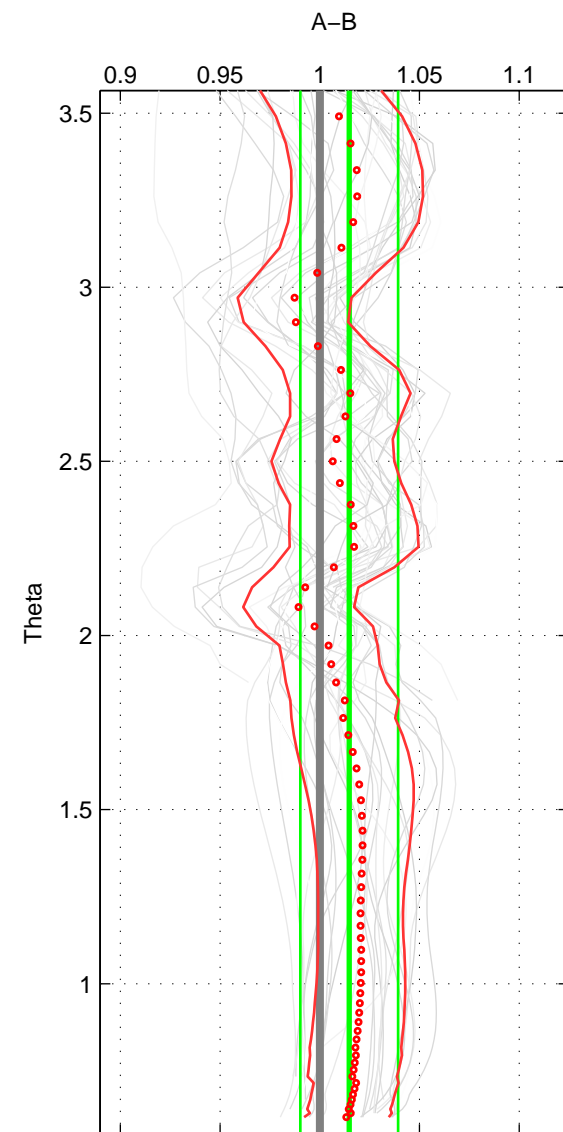

Cruise A (red). Date: Aug 1988 Cruisename: 225-316N19871123.1

Cruise B (blue). Date: Sep 1995 Cruisename: 269-35LU19950909

*** "Favourite" values are means of spaces 1 2 3.

	Offset	O.StDev	Ratio	R.Stdev	Rating
SIGMA:	0.271	0.599	1.014	0.027	5
THETA:	0.315	0.574	1.015	0.025	5
DEPTH:	0.144	0.510	1.007	0.020	5
FAV.:	0.243	0.561	1.012	0.024	5

Profiles of A: 6
 Profiles of B: 10
 Diff profs : 34
 WMoffset (A-B): 0.27107
 WMoffset stdev: 0.59864
 WMratio (A/B): 1.0135
 WMratio stdev: 0.026587

Quality (1-5): 5

Profiles of A: 6
 Profiles of B: 10
 Diff profs : 34
 WMoffset (A-B): 0.31523
 WMoffset stdev: 0.57447
 WMratio (A/B): 1.0147
 WMratio stdev: 0.024506

Quality (1-5): 5

Profiles of A: 6
 Profiles of B: 10
 Diff profs : 34
 WMoffset (A-B): 0.14386
 WMoffset stdev: 0.50996
 WMratio (A/B): 1.007
 WMratio stdev: 0.019836

Quality (1-5): 5