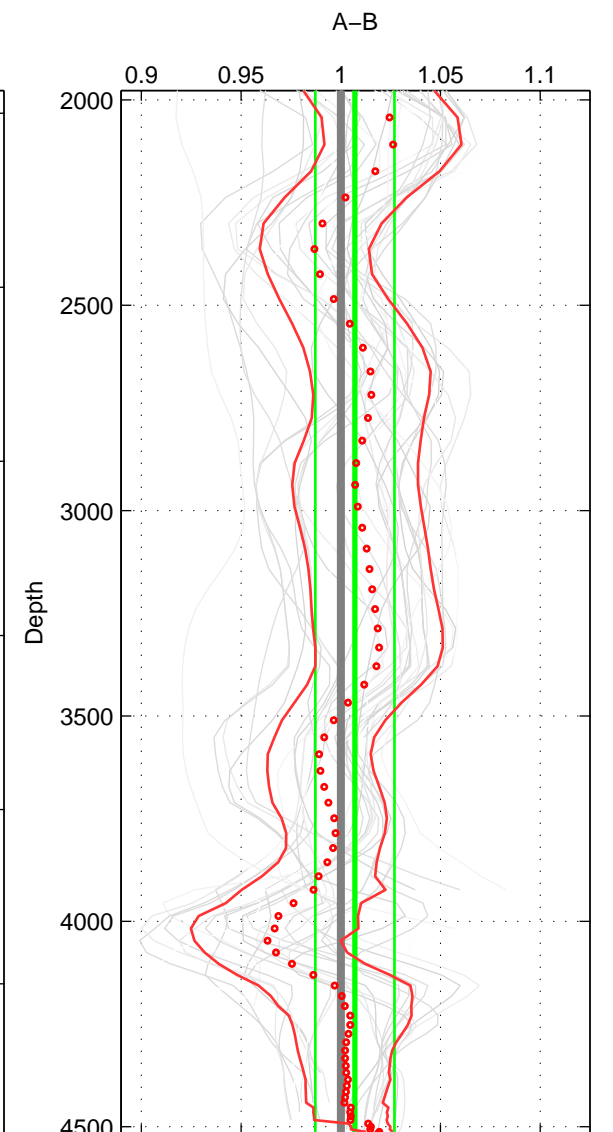

Cruise A (red). Date: Aug 1988 Cruisename: 225-316N19871123.1

Cruise B (blue). Date: Sep 1995 Cruisename: 269-35LU19950909

*** "Favourite" values are means of spaces 1 2 3.

	Offset	O.StDev	Ratio	R.Stdev	Rating
SIGMA:	0.271	0.599	1.014	0.027	5
THETA:	0.315	0.574	1.015	0.025	5
DEPTH:	0.144	0.510	1.007	0.020	5
FAV.:	0.243	0.561	1.012	0.024	5

Profiles of A: 6
 Profiles of B: 10
 Diff profs : 34
 WMoffset (A-B): 0.27107
 WMoffset stdev: 0.59864
 WMratio (A/B): 1.0135
 WMratio stdev: 0.026587

Quality (1-5): 5

Profiles of A: 6
 Profiles of B: 10
 Diff profs : 34
 WMoffset (A-B): 0.31523
 WMoffset stdev: 0.57447
 WMratio (A/B): 1.0147
 WMratio stdev: 0.024506

Quality (1-5): 5

Profiles of A: 6
 Profiles of B: 10
 Diff profs : 34
 WMoffset (A-B): 0.14386
 WMoffset stdev: 0.50996
 WMratio (A/B): 1.007
 WMratio stdev: 0.019836

Quality (1-5): 5