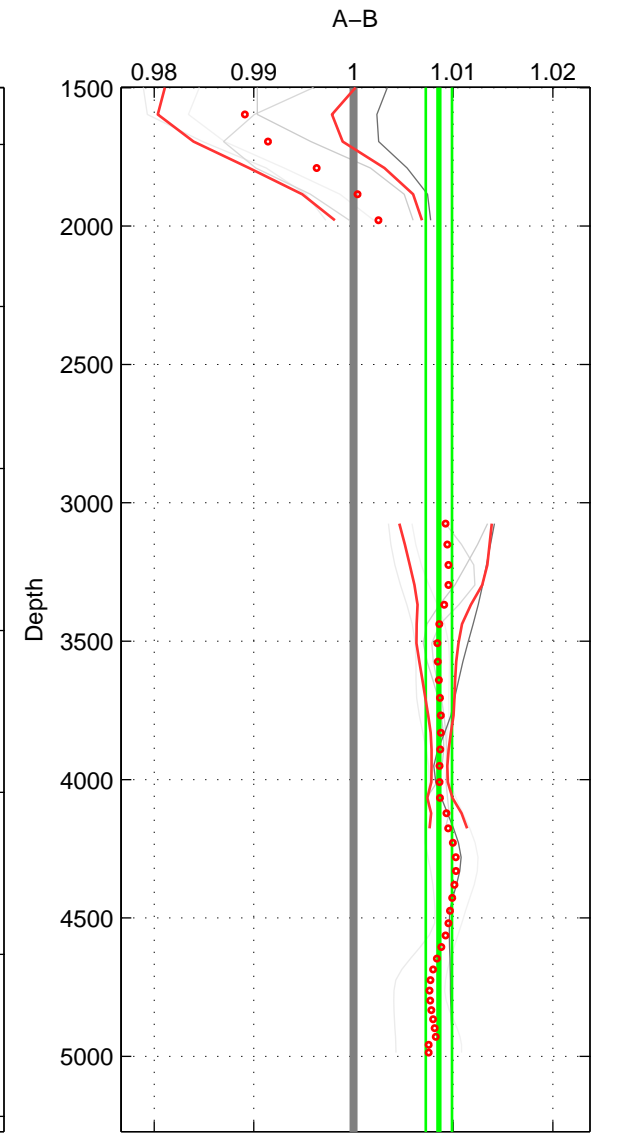

Cruise A (red). Date: Nov 1995 Cruisename: 625-49RY19951115

Cruise B (blue). Date: Jul 1997 Cruisename: 682-49UP19970623

\*\*\* "Favourite" values are means of spaces 1 2 3.

	Offset	O.StDev	Ratio	R.Stdev	Rating
SIGMA:	0.244	0.084	1.007	0.002	3
THETA:	0.247	0.069	1.007	0.002	3
DEPTH:	0.306	0.047	1.009	0.001	3
FAV.:	0.266	0.066	1.007	0.002	3

Profiles of A: 5  
 Profiles of B: 1  
 Diff profs : 5  
 WMoffset (A-B): 0.24395  
 WMoffset stdev: 0.083947  
 WMratio (A/B): 1.0066  
 WMratio stdev: 0.0023362

Quality (1-5): 3

Profiles of A: 5  
 Profiles of B: 1  
 Diff profs : 5  
 WMoffset (A-B): 0.24722  
 WMoffset stdev: 0.068883  
 WMratio (A/B): 1.0067  
 WMratio stdev: 0.0018768

Quality (1-5): 3

Profiles of A: 5  
 Profiles of B: 1  
 Diff profs : 5  
 WMoffset (A-B): 0.30573  
 WMoffset stdev: 0.046523  
 WMratio (A/B): 1.0086  
 WMratio stdev: 0.001314

Quality (1-5): 3