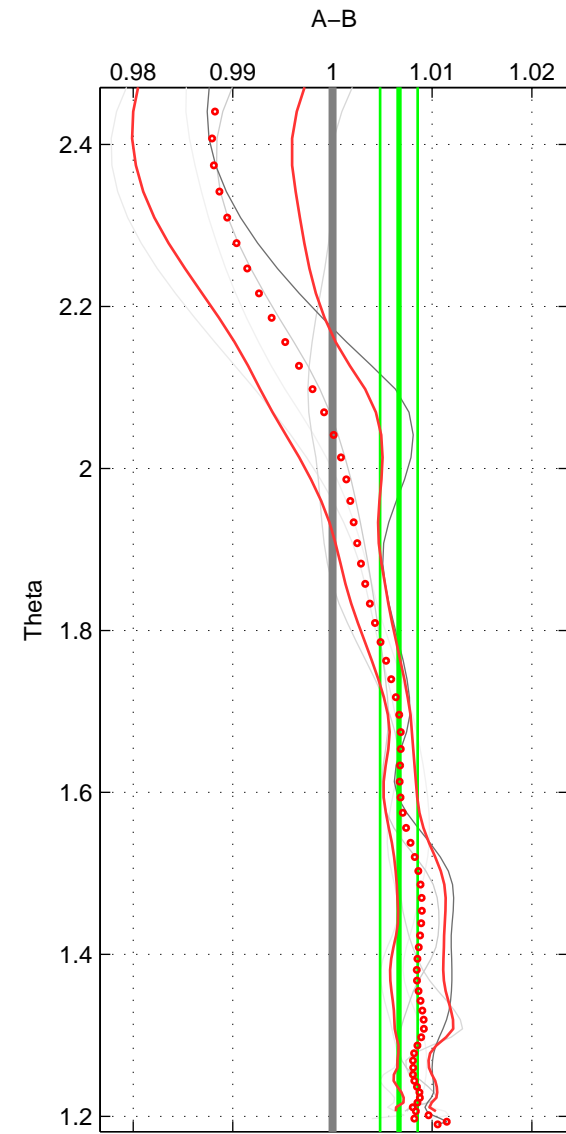

Cruise A (red). Date: Nov 1995 Cruisename: 625-49RY19951115

Cruise B (blue). Date: Jul 1997 Cruisename: 682-49UP19970623

\*\*\* "Favourite" values are means of spaces 1 2 3.

	Offset	O.StDev	Ratio	R.Stdev	Rating
SIGMA:	0.244	0.084	1.007	0.002	3
THETA:	0.247	0.069	1.007	0.002	3
DEPTH:	0.306	0.047	1.009	0.001	3
FAV.:	0.266	0.066	1.007	0.002	3

Profiles of A: 5  
 Profiles of B: 1  
 Diff profs : 5  
 WMoffset (A-B): 0.24395  
 WMoffset stdev: 0.083947  
 WMratio (A/B): 1.0066  
 WMratio stdev: 0.0023362

Quality (1-5): 3

Profiles of A: 5  
 Profiles of B: 1  
 Diff profs : 5  
 WMoffset (A-B): 0.24722  
 WMoffset stdev: 0.068883  
 WMratio (A/B): 1.0067  
 WMratio stdev: 0.0018768

Quality (1-5): 3

Profiles of A: 5  
 Profiles of B: 1  
 Diff profs : 5  
 WMoffset (A-B): 0.30573  
 WMoffset stdev: 0.046523  
 WMratio (A/B): 1.0086  
 WMratio stdev: 0.001314

Quality (1-5): 3