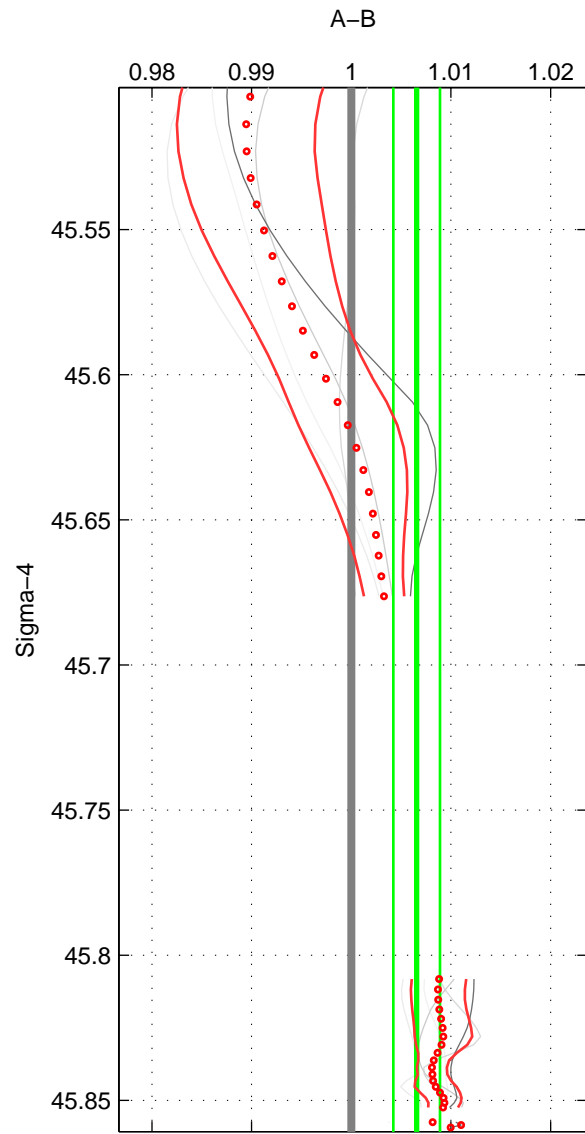

Cruise A (red). Date: Nov 1995 Cruisename: 625-49RY19951115

Cruise B (blue). Date: Jul 1997 Cruisename: 682-49UP19970623

\*\*\* "Favourite" values are means of spaces 1 2 3.

	Offset	O.StDev	Ratio	R.Stdev	Rating
SIGMA:	0.244	0.084	1.007	0.002	3
THETA:	0.247	0.069	1.007	0.002	3
DEPTH:	0.306	0.047	1.009	0.001	3
FAV.:	0.266	0.066	1.007	0.002	3

Profiles of A: 5  
 Profiles of B: 1  
 Diff profs : 5  
 WMoffset (A-B): 0.24395  
 WMoffset stdev: 0.083947  
 WMratio (A/B): 1.0066  
 WMratio stdev: 0.0023362

Quality (1-5): 3

Profiles of A: 5  
 Profiles of B: 1  
 Diff profs : 5  
 WMoffset (A-B): 0.24722  
 WMoffset stdev: 0.068883  
 WMratio (A/B): 1.0067  
 WMratio stdev: 0.0018768

Quality (1-5): 3

Profiles of A: 5  
 Profiles of B: 1  
 Diff profs : 5  
 WMoffset (A-B): 0.30573  
 WMoffset stdev: 0.046523  
 WMratio (A/B): 1.0086  
 WMratio stdev: 0.001314

Quality (1-5): 3