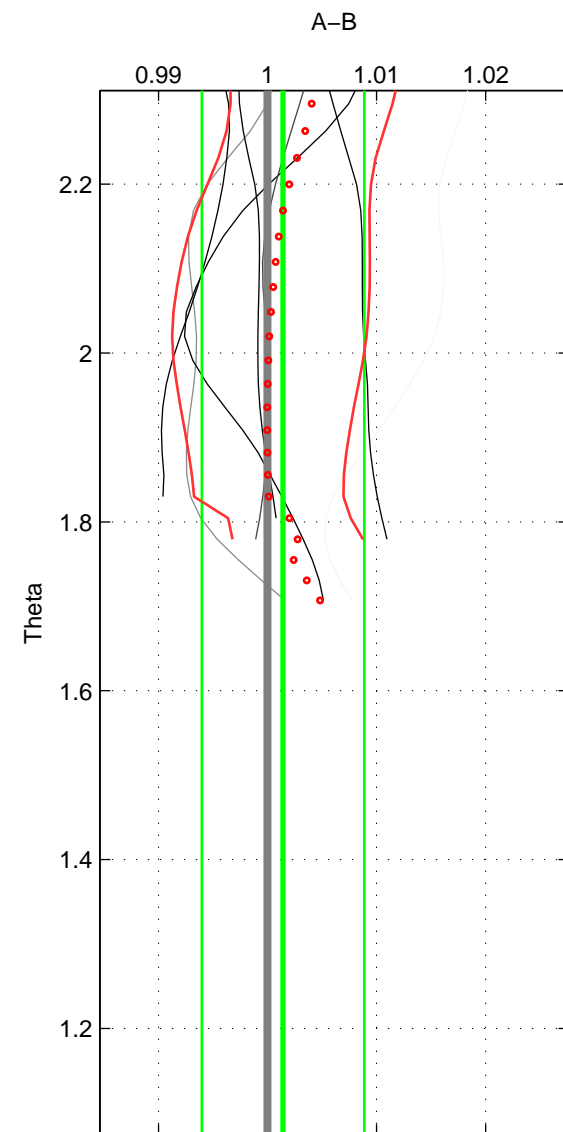

Cruise A (red). Date: Jun 2001 Cruisename: 591-49NZ20010604

Cruise B (blue). Date: Jun 2007 Cruisename: 715-49UP20070606

\*\*\* "Favourite" values are means of spaces 1 2.

	Offset	O.StDev	Ratio	R.Stdev	Rating
SIGMA:	0.044	0.301	1.001	0.007	4
THETA:	0.060	0.314	1.001	0.007	4
DEPTH:	-0.013	0.036	1.000	0.001	3
FAV.:	0.052	0.308	1.001	0.007	4

Profiles of A: 6  
 Profiles of B: 6  
 Diff profs : 7  
 WMoffset (A-B): 0.044294  
 WMoffset stdev: 0.30101  
 WMratio (A/B): 1.0011  
 WMratio stdev: 0.0071426

Quality (1-5): 4

Profiles of A: 6  
 Profiles of B: 6  
 Diff profs : 7  
 WMoffset (A-B): 0.059854  
 WMoffset stdev: 0.31437  
 WMratio (A/B): 1.0014  
 WMratio stdev: 0.007449

Quality (1-5): 4

Profiles of A: 6  
 Profiles of B: 6  
 Diff profs : 7  
 WMoffset (A-B): -0.01279  
 WMoffset stdev: 0.036049  
 WMratio (A/B): 0.99971  
 WMratio stdev: 0.00086613

Quality (1-5): 3

Please note that statistics are bad.