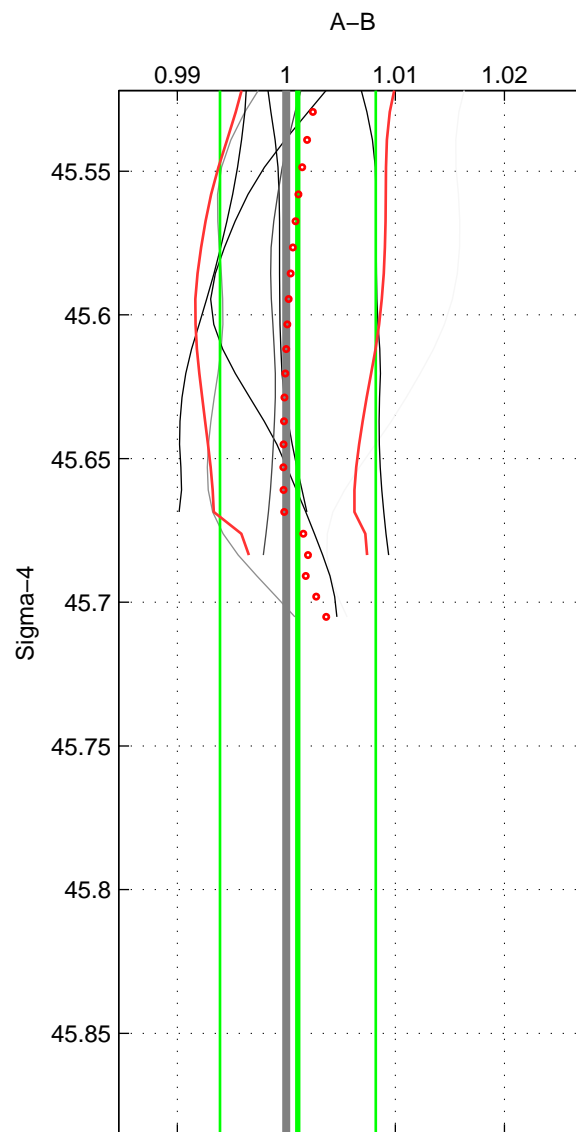

Cruise A (red). Date: Jun 2001 Cruisename: 591-49NZ20010604

Cruise B (blue). Date: Jun 2007 Cruisename: 715-49UP20070606

\*\*\* "Favourite" values are means of spaces 1 2.

	Offset	O.StDev	Ratio	R.Stdev	Rating
SIGMA:	0.044	0.301	1.001	0.007	4
THETA:	0.060	0.314	1.001	0.007	4
DEPTH:	-0.013	0.036	1.000	0.001	3
FAV.:	0.052	0.308	1.001	0.007	4

Profiles of A: 6  
 Profiles of B: 6  
 Diff profs : 7  
 WMoffset (A-B): 0.044294  
 WMoffset stdev: 0.30101  
 WMratio (A/B): 1.0011  
 WMratio stdev: 0.0071426

Quality (1-5): 4

Profiles of A: 6  
 Profiles of B: 6  
 Diff profs : 7  
 WMoffset (A-B): 0.059854  
 WMoffset stdev: 0.31437  
 WMratio (A/B): 1.0014  
 WMratio stdev: 0.007449

Quality (1-5): 4

Profiles of A: 6  
 Profiles of B: 6  
 Diff profs : 7  
 WMoffset (A-B): -0.01279  
 WMoffset stdev: 0.036049  
 WMratio (A/B): 0.99971  
 WMratio stdev: 0.00086613

Quality (1-5): 3

Please note that statistics are bad.