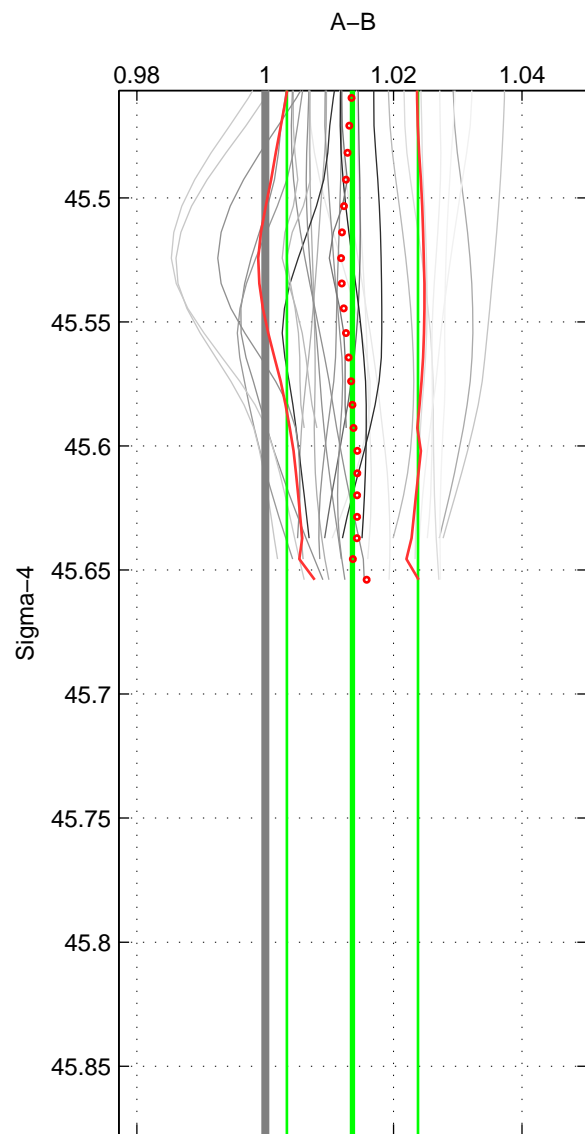

Cruise A (red). Date: Mar 1989 Cruisename: 507-32MW19890206

Cruise B (blue). Date: Apr 2004 Cruisename: 665-49UF20040421

\*\*\* "Favourite" values are means of spaces 1 2.

	Offset	O.StDev	Ratio	R.Stdev	Rating
SIGMA:	0.523	0.393	1.014	0.010	4
THETA:	0.534	0.393	1.014	0.010	4
DEPTH:	0.514	0.049	1.013	0.001	3
FAV.:	0.529	0.393	1.014	0.010	4

Profiles of A: 11  
 Profiles of B: 3  
 Diff profs : 29  
 WMoffset (A-B): 0.52321  
 WMoffset stdev: 0.39262  
 WMratio (A/B): 1.0136  
 WMratio stdev: 0.010211

Quality (1-5): 4

Profiles of A: 11  
 Profiles of B: 3  
 Diff profs : 29  
 WMoffset (A-B): 0.53382  
 WMoffset stdev: 0.39263  
 WMratio (A/B): 1.0139  
 WMratio stdev: 0.010213

Quality (1-5): 4

Profiles of A: 11  
 Profiles of B: 3  
 Diff profs : 29  
 WMoffset (A-B): 0.51416  
 WMoffset stdev: 0.048882  
 WMratio (A/B): 1.0134  
 WMratio stdev: 0.0013146

Quality (1-5): 3

Please note that statistics are bad.