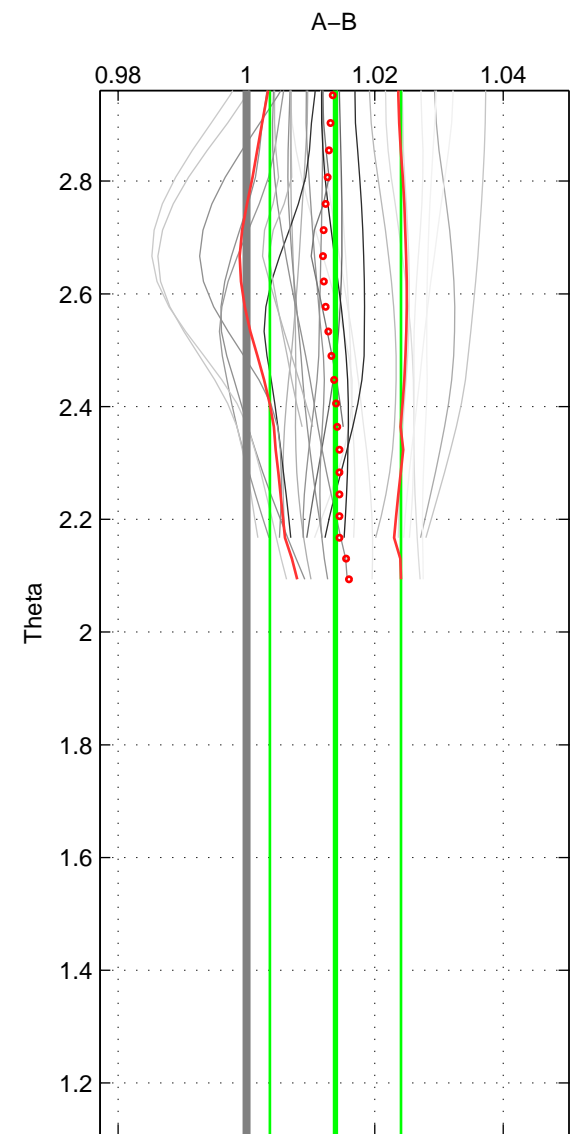

Cruise A (red). Date: Mar 1989 Cruisename: 507-32MW19890206

Cruise B (blue). Date: Apr 2004 Cruisename: 665-49UF20040421

\*\*\* "Favourite" values are means of spaces 1 2.

	Offset	O.StDev	Ratio	R.Stdev	Rating
SIGMA:	0.523	0.393	1.014	0.010	4
THETA:	0.534	0.393	1.014	0.010	4
DEPTH:	0.514	0.049	1.013	0.001	3
FAV.:	0.529	0.393	1.014	0.010	4

Profiles of A: 11  
 Profiles of B: 3  
 Diff profs : 29  
 WMoffset (A-B): 0.52321  
 WMoffset stdev: 0.39262  
 WMratio (A/B): 1.0136  
 WMratio stdev: 0.010211

Quality (1-5): 4

Profiles of A: 11  
 Profiles of B: 3  
 Diff profs : 29  
 WMoffset (A-B): 0.53382  
 WMoffset stdev: 0.39263  
 WMratio (A/B): 1.0139  
 WMratio stdev: 0.010213

Quality (1-5): 4

Profiles of A: 11  
 Profiles of B: 3  
 Diff profs : 29  
 WMoffset (A-B): 0.51416  
 WMoffset stdev: 0.048882  
 WMratio (A/B): 1.0134  
 WMratio stdev: 0.0013146

Quality (1-5): 3

Please note that statistics are bad.