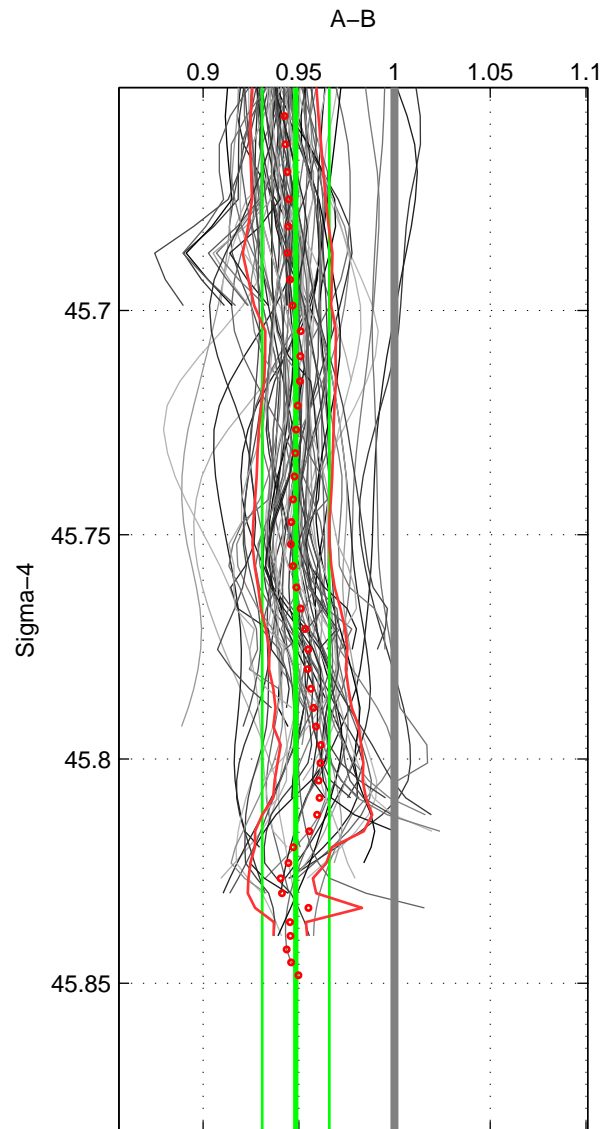

Cruise A (red). Date: May 1997 Cruisename: 152-06MT19970515

Cruise B (blue). Date: Jul 2001 Cruisename: 161-06MT20010717

\*\*\* "Favourite" values are means of spaces 1 2 3.

	Offset	O.StDev	Ratio	R.Stdev	Rating
SIGMA:	-0.841	0.289	0.948	0.018	5
THETA:	-0.787	0.338	0.952	0.020	5
DEPTH:	-0.794	0.334	0.953	0.019	5
FAV.:	-0.807	0.320	0.951	0.019	5

Profiles of A: 26  
 Profiles of B: 25  
 Diff profs : 92  
 WMoffset (A-B): -0.84059  
 WMoffset stdev: 0.28859  
 WMratio (A/B): 0.94842  
 WMratio stdev: 0.017505

Quality (1-5): 5

Profiles of A: 26  
 Profiles of B: 25  
 Diff profs : 92  
 WMoffset (A-B): -0.7867  
 WMoffset stdev: 0.33768  
 WMratio (A/B): 0.95228  
 WMratio stdev: 0.020123

Quality (1-5): 5

Profiles of A: 26  
 Profiles of B: 25  
 Diff profs : 92  
 WMoffset (A-B): -0.79389  
 WMoffset stdev: 0.33427  
 WMratio (A/B): 0.95292  
 WMratio stdev: 0.019452

Quality (1-5): 5