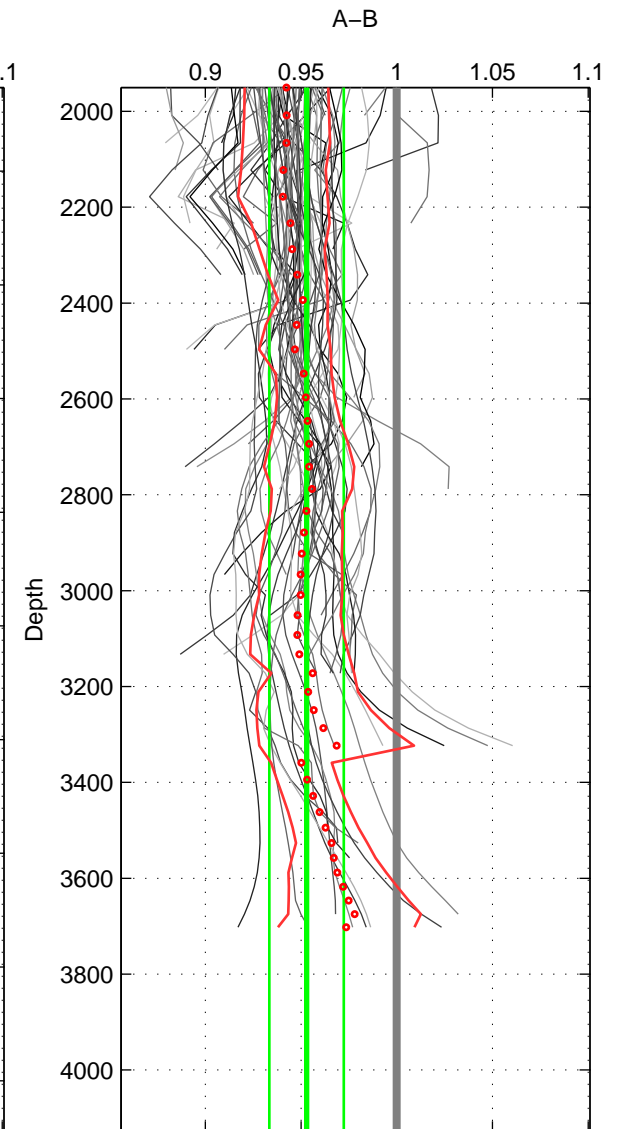

Cruise A (red). Date: May 1997 Cruisename: 152-06MT19970515

Cruise B (blue). Date: Jul 2001 Cruisename: 161-06MT20010717

\*\*\* "Favourite" values are means of spaces 1 2 3.

	Offset	O.StDev	Ratio	R.Stdev	Rating
SIGMA:	-0.841	0.289	0.948	0.018	5
THETA:	-0.787	0.338	0.952	0.020	5
DEPTH:	-0.794	0.334	0.953	0.019	5
FAV.:	-0.807	0.320	0.951	0.019	5

Profiles of A: 26  
 Profiles of B: 25  
 Diff profs : 92  
 WMoffset (A-B): -0.84059  
 WMoffset stdev: 0.28859  
 WMratio (A/B): 0.94842  
 WMratio stdev: 0.017505

Quality (1-5): 5

Profiles of A: 26  
 Profiles of B: 25  
 Diff profs : 92  
 WMoffset (A-B): -0.7867  
 WMoffset stdev: 0.33768  
 WMratio (A/B): 0.95228  
 WMratio stdev: 0.020123

Quality (1-5): 5

Profiles of A: 26  
 Profiles of B: 25  
 Diff profs : 92  
 WMoffset (A-B): -0.79389  
 WMoffset stdev: 0.33427  
 WMratio (A/B): 0.95292  
 WMratio stdev: 0.019452

Quality (1-5): 5