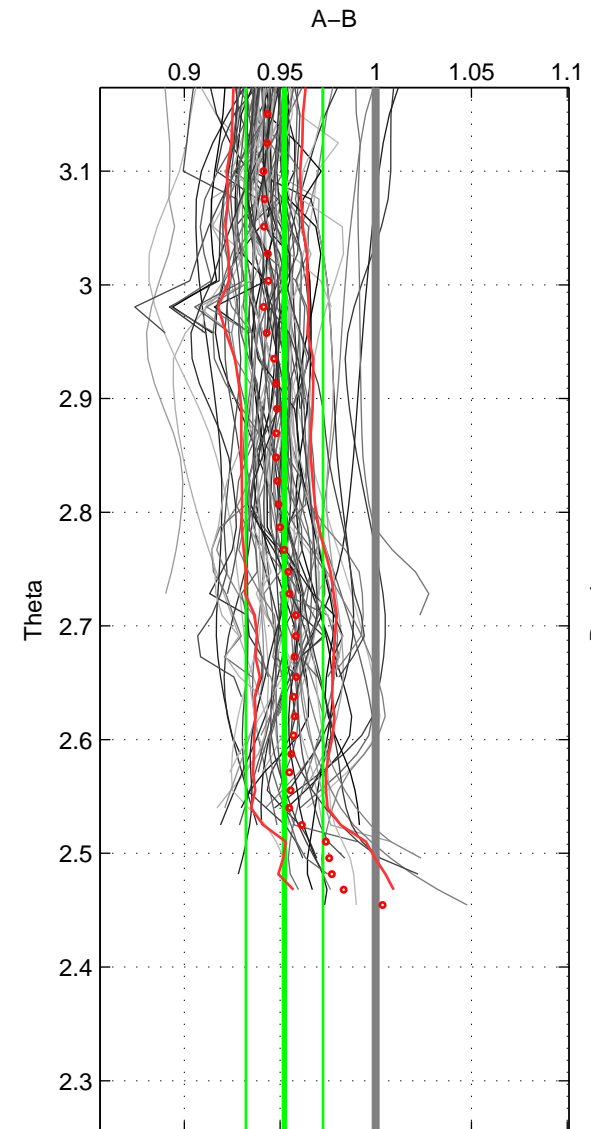

Cruise A (red). Date: May 1997 Cruisename: 152-06MT19970515

Cruise B (blue). Date: Jul 2001 Cruisename: 161-06MT20010717

\*\*\* "Favourite" values are means of spaces 1 2 3.

	Offset	O.StDev	Ratio	R.Stdev	Rating
SIGMA:	-0.841	0.289	0.948	0.018	5
THETA:	-0.787	0.338	0.952	0.020	5
DEPTH:	-0.794	0.334	0.953	0.019	5
FAV.:	-0.807	0.320	0.951	0.019	5

Profiles of A: 26  
 Profiles of B: 25  
 Diff profs : 92  
 WMoffset (A-B): -0.84059  
 WMoffset stdev: 0.28859  
 WMratio (A/B): 0.94842  
 WMratio stdev: 0.017505

Quality (1-5): 5

Profiles of A: 26  
 Profiles of B: 25  
 Diff profs : 92  
 WMoffset (A-B): -0.7867  
 WMoffset stdev: 0.33768  
 WMratio (A/B): 0.95228  
 WMratio stdev: 0.020123

Quality (1-5): 5

Profiles of A: 26  
 Profiles of B: 25  
 Diff profs : 92  
 WMoffset (A-B): -0.79389  
 WMoffset stdev: 0.33427  
 WMratio (A/B): 0.95292  
 WMratio stdev: 0.019452

Quality (1-5): 5