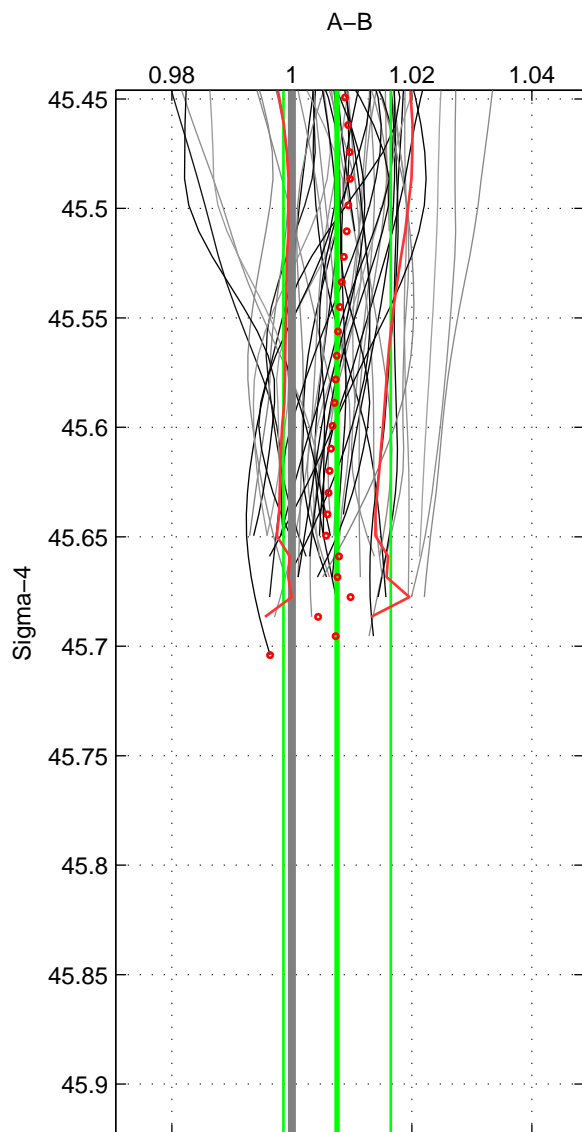

Cruise A (red). Date: Feb 2003 Cruisename: 660-49UF20030225

Cruise B (blue). Date: Jun 2007 Cruisename: 715-49UP20070606

*** "Favourite" values are those of space 2.

	Offset	O.StDev	Ratio	R.Stdev	Rating
SIGMA:	0.297	0.354	1.008	0.009	4
THETA:	0.339	0.363	1.009	0.009	5
DEPTH:	0.363	0.076	1.009	0.002	3
FAV.:	0.339	0.363	1.009	0.009	5

Profiles of A: 42
 Profiles of B: 23
 Diff profs : 51
 WMoffset (A-B): 0.29709
 WMoffset stdev: 0.35408
 WMratio (A/B): 1.0075
 WMratio stdev: 0.0089611

Quality (1-5): 4

Profiles of A: 42
 Profiles of B: 23
 Diff profs : 51
 WMoffset (A-B): 0.33869
 WMoffset stdev: 0.36339
 WMratio (A/B): 1.0086
 WMratio stdev: 0.0091518

Quality (1-5): 5

Profiles of A: 42
 Profiles of B: 23
 Diff profs : 51
 WMoffset (A-B): 0.36299
 WMoffset stdev: 0.075568
 WMratio (A/B): 1.0092
 WMratio stdev: 0.0018668

Quality (1-5): 3

Please note that statistics are bad.