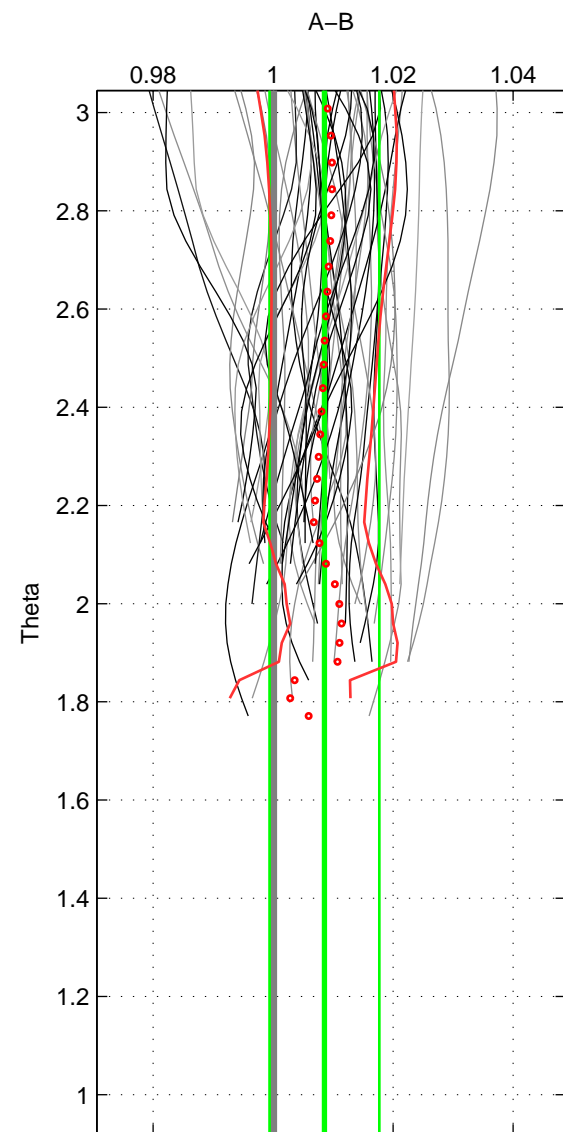

Cruise A (red). Date: Feb 2003 Cruisename: 660-49UF20030225

Cruise B (blue). Date: Jun 2007 Cruisename: 715-49UP20070606

*** "Favourite" values are those of space 2.

	Offset	O.StDev	Ratio	R.Stdev	Rating
SIGMA:	0.297	0.354	1.008	0.009	4
THETA:	0.339	0.363	1.009	0.009	5
DEPTH:	0.363	0.076	1.009	0.002	3
FAV.:	0.339	0.363	1.009	0.009	5

Profiles of A: 42
 Profiles of B: 23
 Diff profs : 51
 WMoffset (A-B): 0.29709
 WMoffset stdev: 0.35408
 WMratio (A/B): 1.0075
 WMratio stdev: 0.0089611

Quality (1-5): 4

Profiles of A: 42
 Profiles of B: 23
 Diff profs : 51
 WMoffset (A-B): 0.33869
 WMoffset stdev: 0.36339
 WMratio (A/B): 1.0086
 WMratio stdev: 0.0091518

Quality (1-5): 5

Profiles of A: 42
 Profiles of B: 23
 Diff profs : 51
 WMoffset (A-B): 0.36299
 WMoffset stdev: 0.075568
 WMratio (A/B): 1.0092
 WMratio stdev: 0.0018668

Quality (1-5): 3

Please note that statistics are bad.