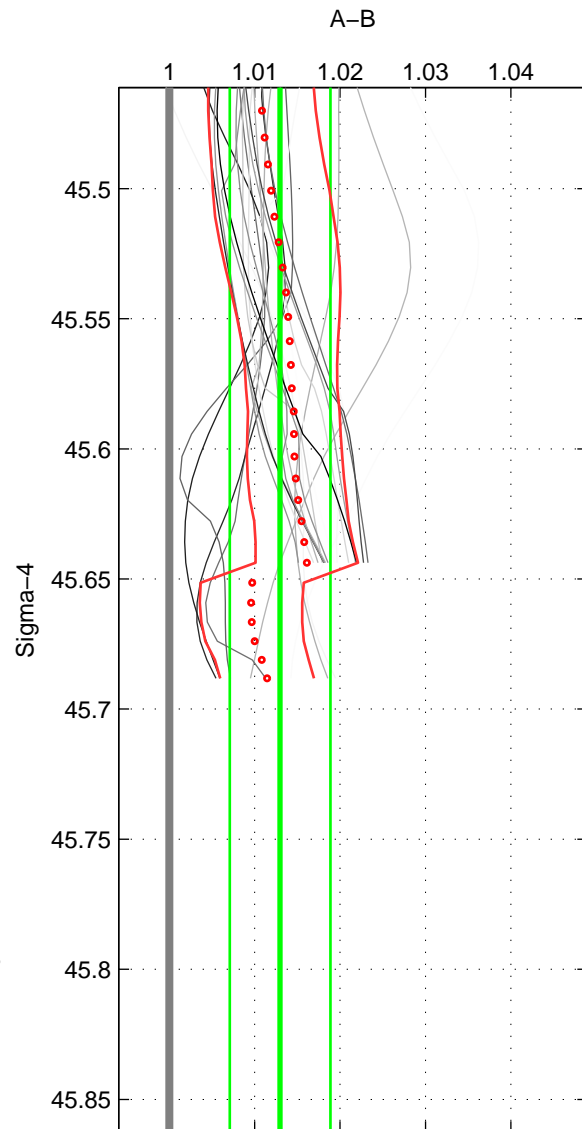

Cruise A (red). Date: Jul 1994 Cruisename: 624-49RY19940707

Cruise B (blue). Date: Feb 2006 Cruisename: 710-49UP20060113

\*\*\* "Favourite" values are those of space 2.

	Offset	O.StDev	Ratio	R.Stdev	Rating
SIGMA:	0.501	0.229	1.013	0.006	3
THETA:	0.487	0.221	1.013	0.006	5
DEPTH:	0.541	0.063	1.014	0.002	3
FAV.:	0.487	0.221	1.013	0.006	5

Profiles of A: 23  
 Profiles of B: 2  
 Diff profs: 23  
 WMoffset (A-B): 0.50057  
 WMoffset stdev: 0.22892  
 WMratio (A/B): 1.013  
 WMratio stdev: 0.0058948

Quality (1-5): 3

Profiles of A: 23  
 Profiles of B: 3  
 Diff profs: 36  
 WMoffset (A-B): 0.48667  
 WMoffset stdev: 0.22144  
 WMratio (A/B): 1.0126  
 WMratio stdev: 0.0055333

Quality (1-5): 5

Profiles of A: 23  
 Profiles of B: 3  
 Diff profs: 36  
 WMoffset (A-B): 0.54105  
 WMoffset stdev: 0.063208  
 WMratio (A/B): 1.0141  
 WMratio stdev: 0.0017773

Quality (1-5): 3

Please note that statistics are bad.