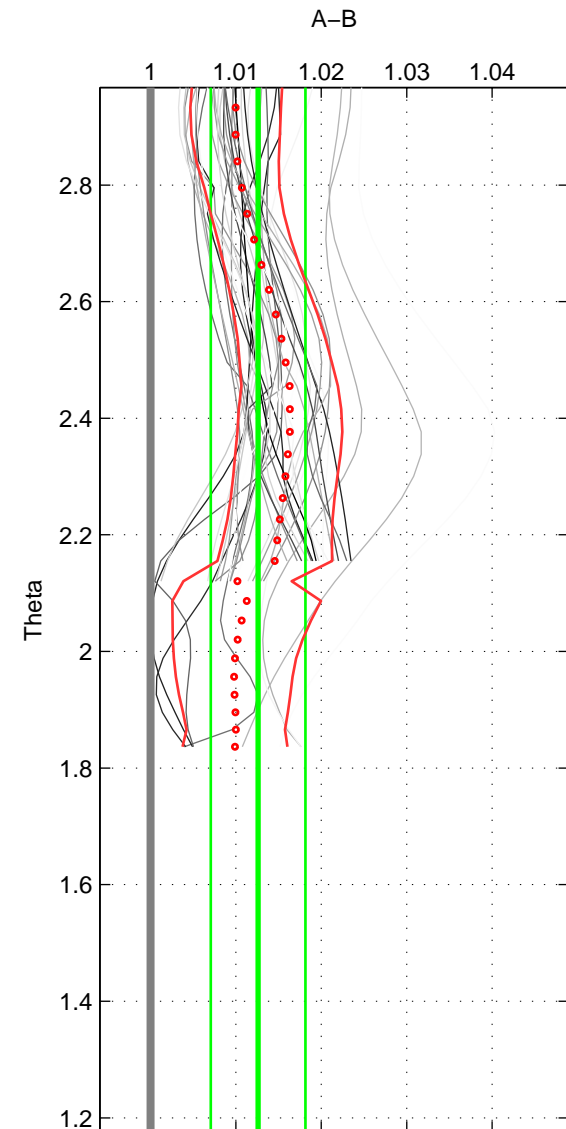

Cruise A (red). Date: Jul 1994 Cruisename: 624-49RY19940707

Cruise B (blue). Date: Feb 2006 Cruisename: 710-49UP20060113

\*\*\* "Favourite" values are those of space 2.

	Offset	O.StDev	Ratio	R.Stdev	Rating
SIGMA:	0.501	0.229	1.013	0.006	3
THETA:	0.487	0.221	1.013	0.006	5
DEPTH:	0.541	0.063	1.014	0.002	3
FAV.:	0.487	0.221	1.013	0.006	5

Profiles of A: 23  
 Profiles of B: 2  
 Diff profs: 23  
 WMoffset (A-B): 0.50057  
 WMoffset stdev: 0.22892  
 WMratio (A/B): 1.013  
 WMratio stdev: 0.0058948

Quality (1-5): 3

Profiles of A: 23  
 Profiles of B: 3  
 Diff profs: 36  
 WMoffset (A-B): 0.48667  
 WMoffset stdev: 0.22144  
 WMratio (A/B): 1.0126  
 WMratio stdev: 0.0055333

Quality (1-5): 5

Profiles of A: 23  
 Profiles of B: 3  
 Diff profs: 36  
 WMoffset (A-B): 0.54105  
 WMoffset stdev: 0.063208  
 WMratio (A/B): 1.0141  
 WMratio stdev: 0.0017773

Quality (1-5): 3

Please note that statistics are bad.