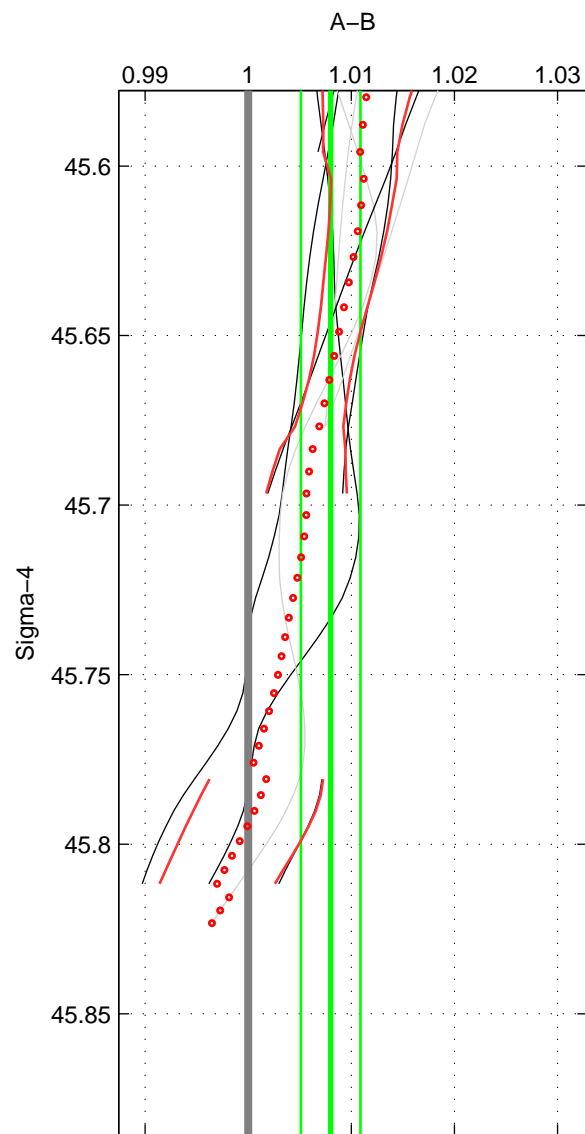

Cruise A (red). Date: Aug 1999 Cruisename: 570-49HO19990719

Cruise B (blue). Date: Jun 2001 Cruisename: 591-49NZ20010604

*** "Favourite" values are means of spaces 1 2 3.

	Offset	O.StDev	Ratio	R.Stdev	Rating
SIGMA:	0.327	0.119	1.008	0.003	2
THETA:	0.296	0.134	1.007	0.003	2
DEPTH:	0.260	0.168	1.007	0.004	2
FAV.:	0.294	0.140	1.007	0.004	2

Profiles of A: 4
 Profiles of B: 4
 Diff profs : 8
 WMoffset (A-B): 0.32665
 WMoffset stdev: 0.11948
 WMratio (A/B): 1.008
 WMratio stdev: 0.0028861

Quality (1-5): 2

Profiles of A: 4
 Profiles of B: 4
 Diff profs : 8
 WMoffset (A-B): 0.29601
 WMoffset stdev: 0.13379
 WMratio (A/B): 1.0073
 WMratio stdev: 0.0032919

Quality (1-5): 2

Profiles of A: 4
 Profiles of B: 4
 Diff profs : 8
 WMoffset (A-B): 0.2599
 WMoffset stdev: 0.16764
 WMratio (A/B): 1.0067
 WMratio stdev: 0.0043727

Quality (1-5): 2