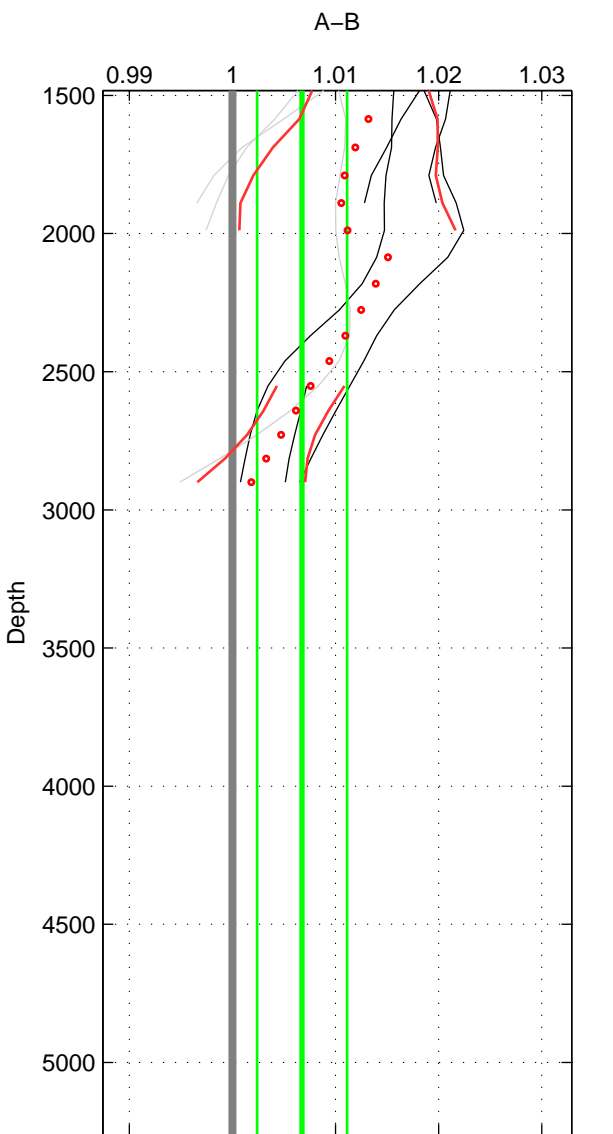

Cruise A (red). Date: Aug 1999 Cruisename: 570-49HO19990719

Cruise B (blue). Date: Jun 2001 Cruisename: 591-49NZ20010604

*** "Favourite" values are means of spaces 1 2 3.

	Offset	O.StDev	Ratio	R.Stdev	Rating
SIGMA:	0.327	0.119	1.008	0.003	2
THETA:	0.296	0.134	1.007	0.003	2
DEPTH:	0.260	0.168	1.007	0.004	2
FAV.:	0.294	0.140	1.007	0.004	2

Profiles of A: 4
 Profiles of B: 4
 Diff profs : 8
 WMoffset (A-B): 0.32665
 WMoffset stdev: 0.11948
 WMratio (A/B): 1.008
 WMratio stdev: 0.0028861

Quality (1-5): 2

Profiles of A: 4
 Profiles of B: 4
 Diff profs : 8
 WMoffset (A-B): 0.29601
 WMoffset stdev: 0.13379
 WMratio (A/B): 1.0073
 WMratio stdev: 0.0032919

Quality (1-5): 2

Profiles of A: 4
 Profiles of B: 4
 Diff profs : 8
 WMoffset (A-B): 0.2599
 WMoffset stdev: 0.16764
 WMratio (A/B): 1.0067
 WMratio stdev: 0.0043727

Quality (1-5): 2