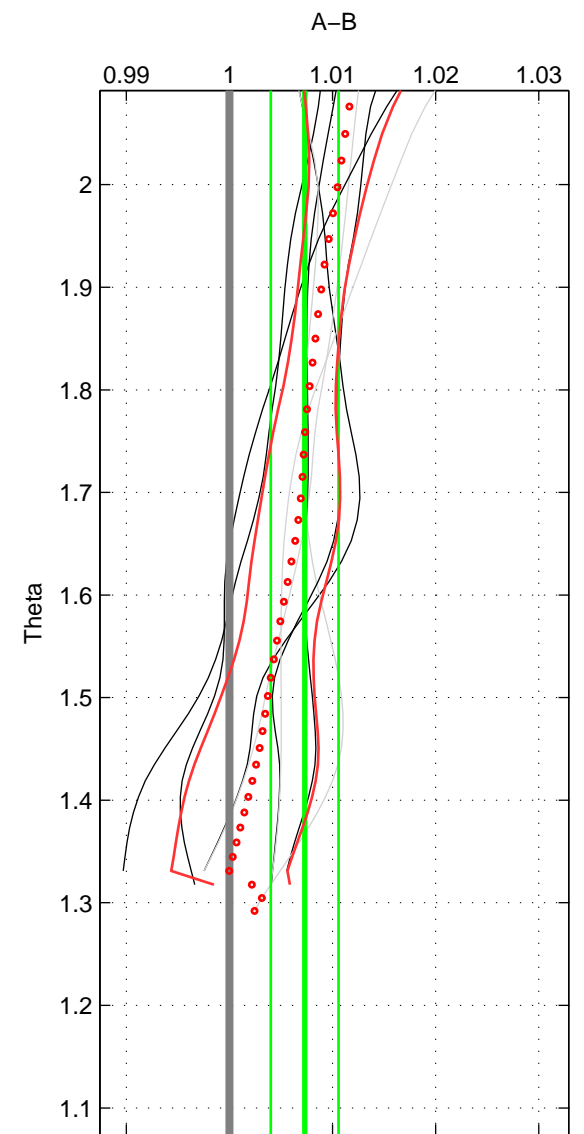

Cruise A (red). Date: Aug 1999 Cruisename: 570-49HO19990719

Cruise B (blue). Date: Jun 2001 Cruisename: 591-49NZ20010604

*** "Favourite" values are means of spaces 1 2 3.

	Offset	O.StDev	Ratio	R.Stdev	Rating
SIGMA:	0.327	0.119	1.008	0.003	2
THETA:	0.296	0.134	1.007	0.003	2
DEPTH:	0.260	0.168	1.007	0.004	2
FAV.:	0.294	0.140	1.007	0.004	2

Profiles of A: 4
 Profiles of B: 4
 Diff profs : 8
 WMoffset (A-B): 0.32665
 WMoffset stdev: 0.11948
 WMratio (A/B): 1.008
 WMratio stdev: 0.0028861

Quality (1-5): 2

Profiles of A: 4
 Profiles of B: 4
 Diff profs : 8
 WMoffset (A-B): 0.29601
 WMoffset stdev: 0.13379
 WMratio (A/B): 1.0073
 WMratio stdev: 0.0032919

Quality (1-5): 2

Profiles of A: 4
 Profiles of B: 4
 Diff profs : 8
 WMoffset (A-B): 0.2599
 WMoffset stdev: 0.16764
 WMratio (A/B): 1.0067
 WMratio stdev: 0.0043727

Quality (1-5): 2