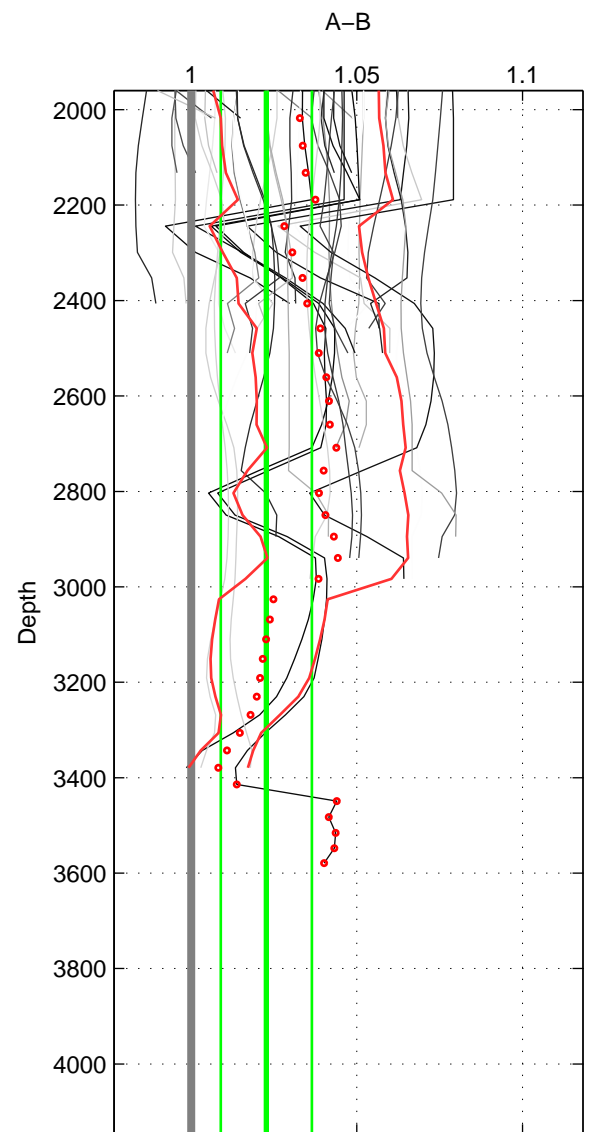

Cruise A (red). Date: Feb 1990 Cruisename: 138-06MT19900123

Cruise B (blue). Date: Apr 2010 Cruisename: 321-74JC20100319

*** "Favourite" values are means of spaces 1 2.

	Offset	O.StDev	Ratio	R.Stdev	Rating
SIGMA:	0.760	0.447	1.024	0.014	4
THETA:	0.826	0.497	1.026	0.016	4
DEPTH:	0.728	0.439	1.023	0.014	3
FAV.:	0.793	0.472	1.025	0.015	4

Profiles of A: 8
 Profiles of B: 13
 Diff profs: 48
 WMoffset (A-B): 0.75958
 WMoffset stdev: 0.44693
 WMratio (A/B): 1.0238
 WMratio stdev: 0.01411

Quality (1-5): 4

Profiles of A: 8
 Profiles of B: 13
 Diff profs: 48
 WMoffset (A-B): 0.82622
 WMoffset stdev: 0.49685
 WMratio (A/B): 1.0259
 WMratio stdev: 0.015653

Quality (1-5): 4

Profiles of A: 8
 Profiles of B: 13
 Diff profs: 48
 WMoffset (A-B): 0.72761
 WMoffset stdev: 0.43855
 WMratio (A/B): 1.0227
 WMratio stdev: 0.013776

Quality (1-5): 3