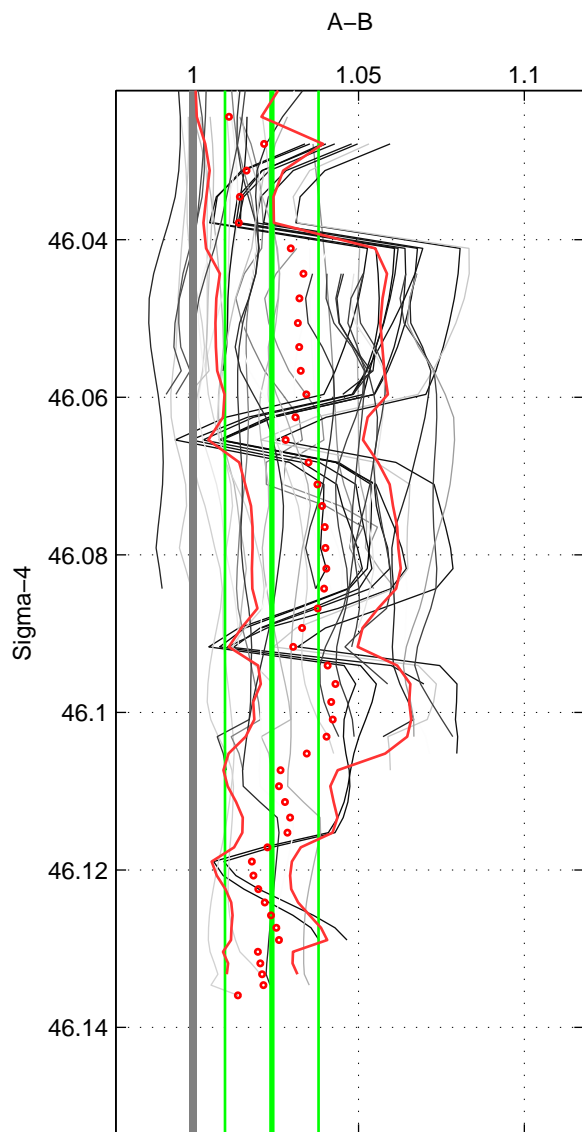

Cruise A (red). Date: Feb 1990 Cruisename: 138-06MT19900123

Cruise B (blue). Date: Apr 2010 Cruisename: 321-74JC20100319

*** "Favourite" values are means of spaces 1 2.

	Offset	O.StDev	Ratio	R.Stdev	Rating
SIGMA:	0.760	0.447	1.024	0.014	4
THETA:	0.826	0.497	1.026	0.016	4
DEPTH:	0.728	0.439	1.023	0.014	3
FAV.:	0.793	0.472	1.025	0.015	4

Profiles of A: 8
 Profiles of B: 13
 Diff profs: 48
 WMoffset (A-B): 0.75958
 WMoffset stdev: 0.44693
 WMratio (A/B): 1.0238
 WMratio stdev: 0.01411

Quality (1-5): 4

Profiles of A: 8
 Profiles of B: 13
 Diff profs: 48
 WMoffset (A-B): 0.82622
 WMoffset stdev: 0.49685
 WMratio (A/B): 1.0259
 WMratio stdev: 0.015653

Quality (1-5): 4

Profiles of A: 8
 Profiles of B: 13
 Diff profs: 48
 WMoffset (A-B): 0.72761
 WMoffset stdev: 0.43855
 WMratio (A/B): 1.0227
 WMratio stdev: 0.013776

Quality (1-5): 3