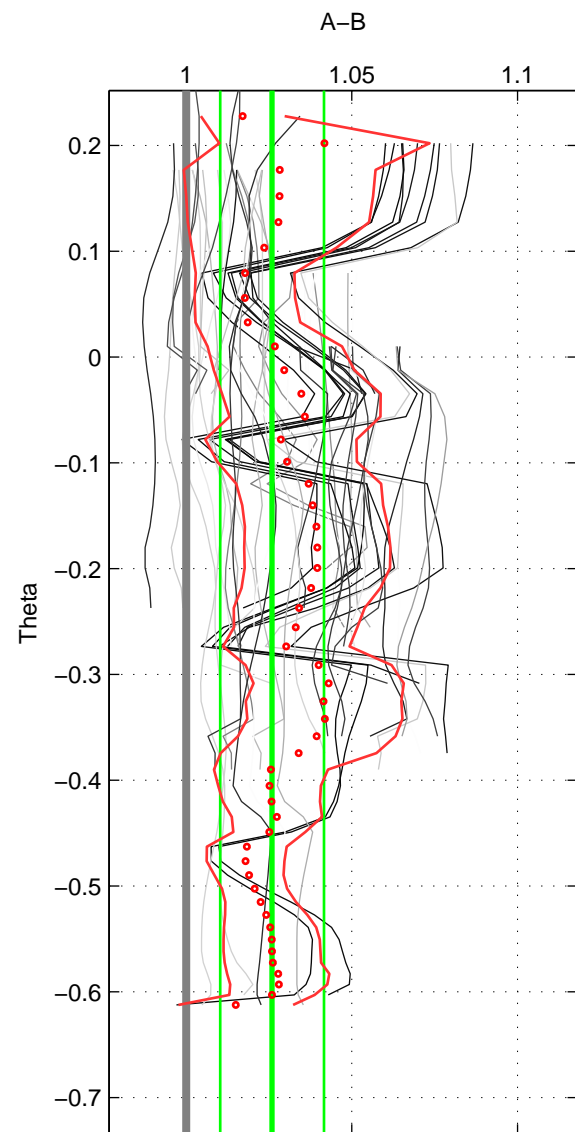

Cruise A (red). Date: Feb 1990 Cruisename: 138-06MT19900123

Cruise B (blue). Date: Apr 2010 Cruisename: 321-74JC20100319

*** "Favourite" values are means of spaces 1 2.

	Offset	O.StDev	Ratio	R.Stdev	Rating
SIGMA:	0.760	0.447	1.024	0.014	4
THETA:	0.826	0.497	1.026	0.016	4
DEPTH:	0.728	0.439	1.023	0.014	3
FAV.:	0.793	0.472	1.025	0.015	4

Profiles of A: 8
 Profiles of B: 13
 Diff profs: 48
 WMoffset (A-B): 0.75958
 WMoffset stdev: 0.44693
 WMratio (A/B): 1.0238
 WMratio stdev: 0.01411

Quality (1-5): 4

Profiles of A: 8
 Profiles of B: 13
 Diff profs: 48
 WMoffset (A-B): 0.82622
 WMoffset stdev: 0.49685
 WMratio (A/B): 1.0259
 WMratio stdev: 0.015653

Quality (1-5): 4

Profiles of A: 8
 Profiles of B: 13
 Diff profs: 48
 WMoffset (A-B): 0.72761
 WMoffset stdev: 0.43855
 WMratio (A/B): 1.0227
 WMratio stdev: 0.013776

Quality (1-5): 3