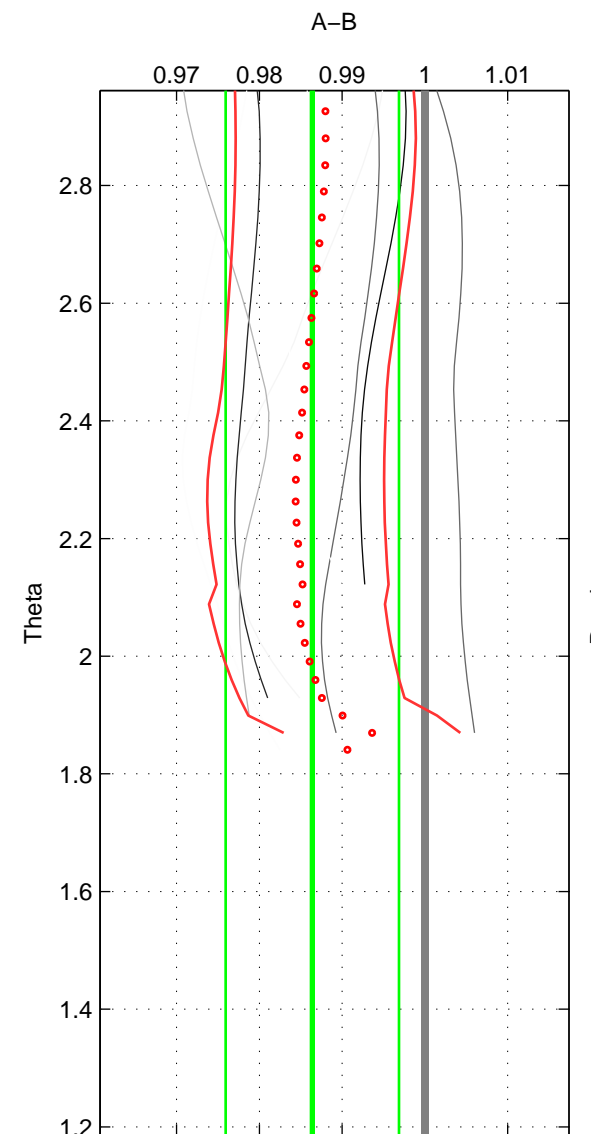

Cruise A (red). Date: Feb 2004 Cruisename: 664-49UF20040120

Cruise B (blue). Date: Jul 2005 Cruisename: 669-49UF20050615

\*\*\* "Favourite" values are those of space 2.

	Offset	O.StDev	Ratio	R.Stdev	Rating
SIGMA:	-0.501	0.372	0.987	0.009	4
THETA:	-0.544	0.421	0.986	0.010	5
DEPTH:	-0.450	0.087	0.989	0.002	3
FAV.:	-0.544	0.421	0.986	0.010	5

Profiles of A: 6  
 Profiles of B: 3  
 Diff profs : 8  
 WMoffset (A-B): -0.50104  
 WMoffset stdev: 0.37185  
 WMratio (A/B): 0.98735  
 WMratio stdev: 0.0093382

Quality (1-5): 4

Profiles of A: 6  
 Profiles of B: 3  
 Diff profs : 8  
 WMoffset (A-B): -0.54429  
 WMoffset stdev: 0.42092  
 WMratio (A/B): 0.98639  
 WMratio stdev: 0.010467

Quality (1-5): 5

Profiles of A: 6  
 Profiles of B: 3  
 Diff profs : 8  
 WMoffset (A-B): -0.45037  
 WMoffset stdev: 0.087175  
 WMratio (A/B): 0.98863  
 WMratio stdev: 0.0020285

Quality (1-5): 3

Please note that statistics are bad.