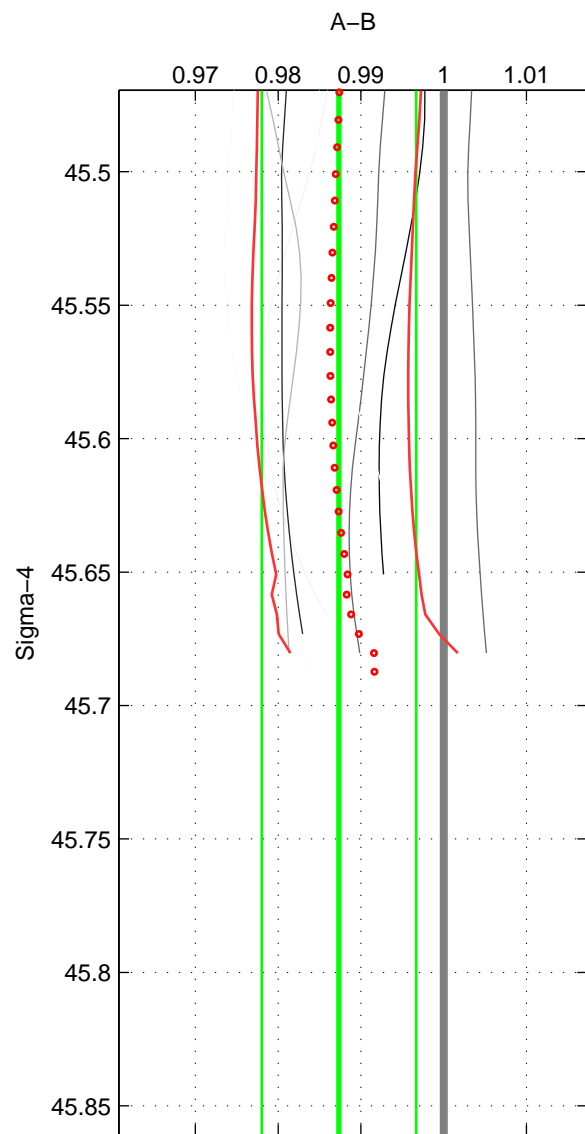

Cruise A (red). Date: Feb 2004 Cruisename: 664-49UF20040120

Cruise B (blue). Date: Jul 2005 Cruisename: 669-49UF20050615

\*\*\* "Favourite" values are those of space 2.

	Offset	O.StDev	Ratio	R.Stdev	Rating
SIGMA:	-0.501	0.372	0.987	0.009	4
THETA:	-0.544	0.421	0.986	0.010	5
DEPTH:	-0.450	0.087	0.989	0.002	3
FAV.:	-0.544	0.421	0.986	0.010	5

Profiles of A: 6  
 Profiles of B: 3  
 Diff profs : 8  
 WMoffset (A-B): -0.50104  
 WMoffset stdev: 0.37185  
 WMratio (A/B): 0.98735  
 WMratio stdev: 0.0093382

Quality (1-5): 4

Profiles of A: 6  
 Profiles of B: 3  
 Diff profs : 8  
 WMoffset (A-B): -0.54429  
 WMoffset stdev: 0.42092  
 WMratio (A/B): 0.98639  
 WMratio stdev: 0.010467

Quality (1-5): 5

Profiles of A: 6  
 Profiles of B: 3  
 Diff profs : 8  
 WMoffset (A-B): -0.45037  
 WMoffset stdev: 0.087175  
 WMratio (A/B): 0.98863  
 WMratio stdev: 0.0020285

Quality (1-5): 3

Please note that statistics are bad.